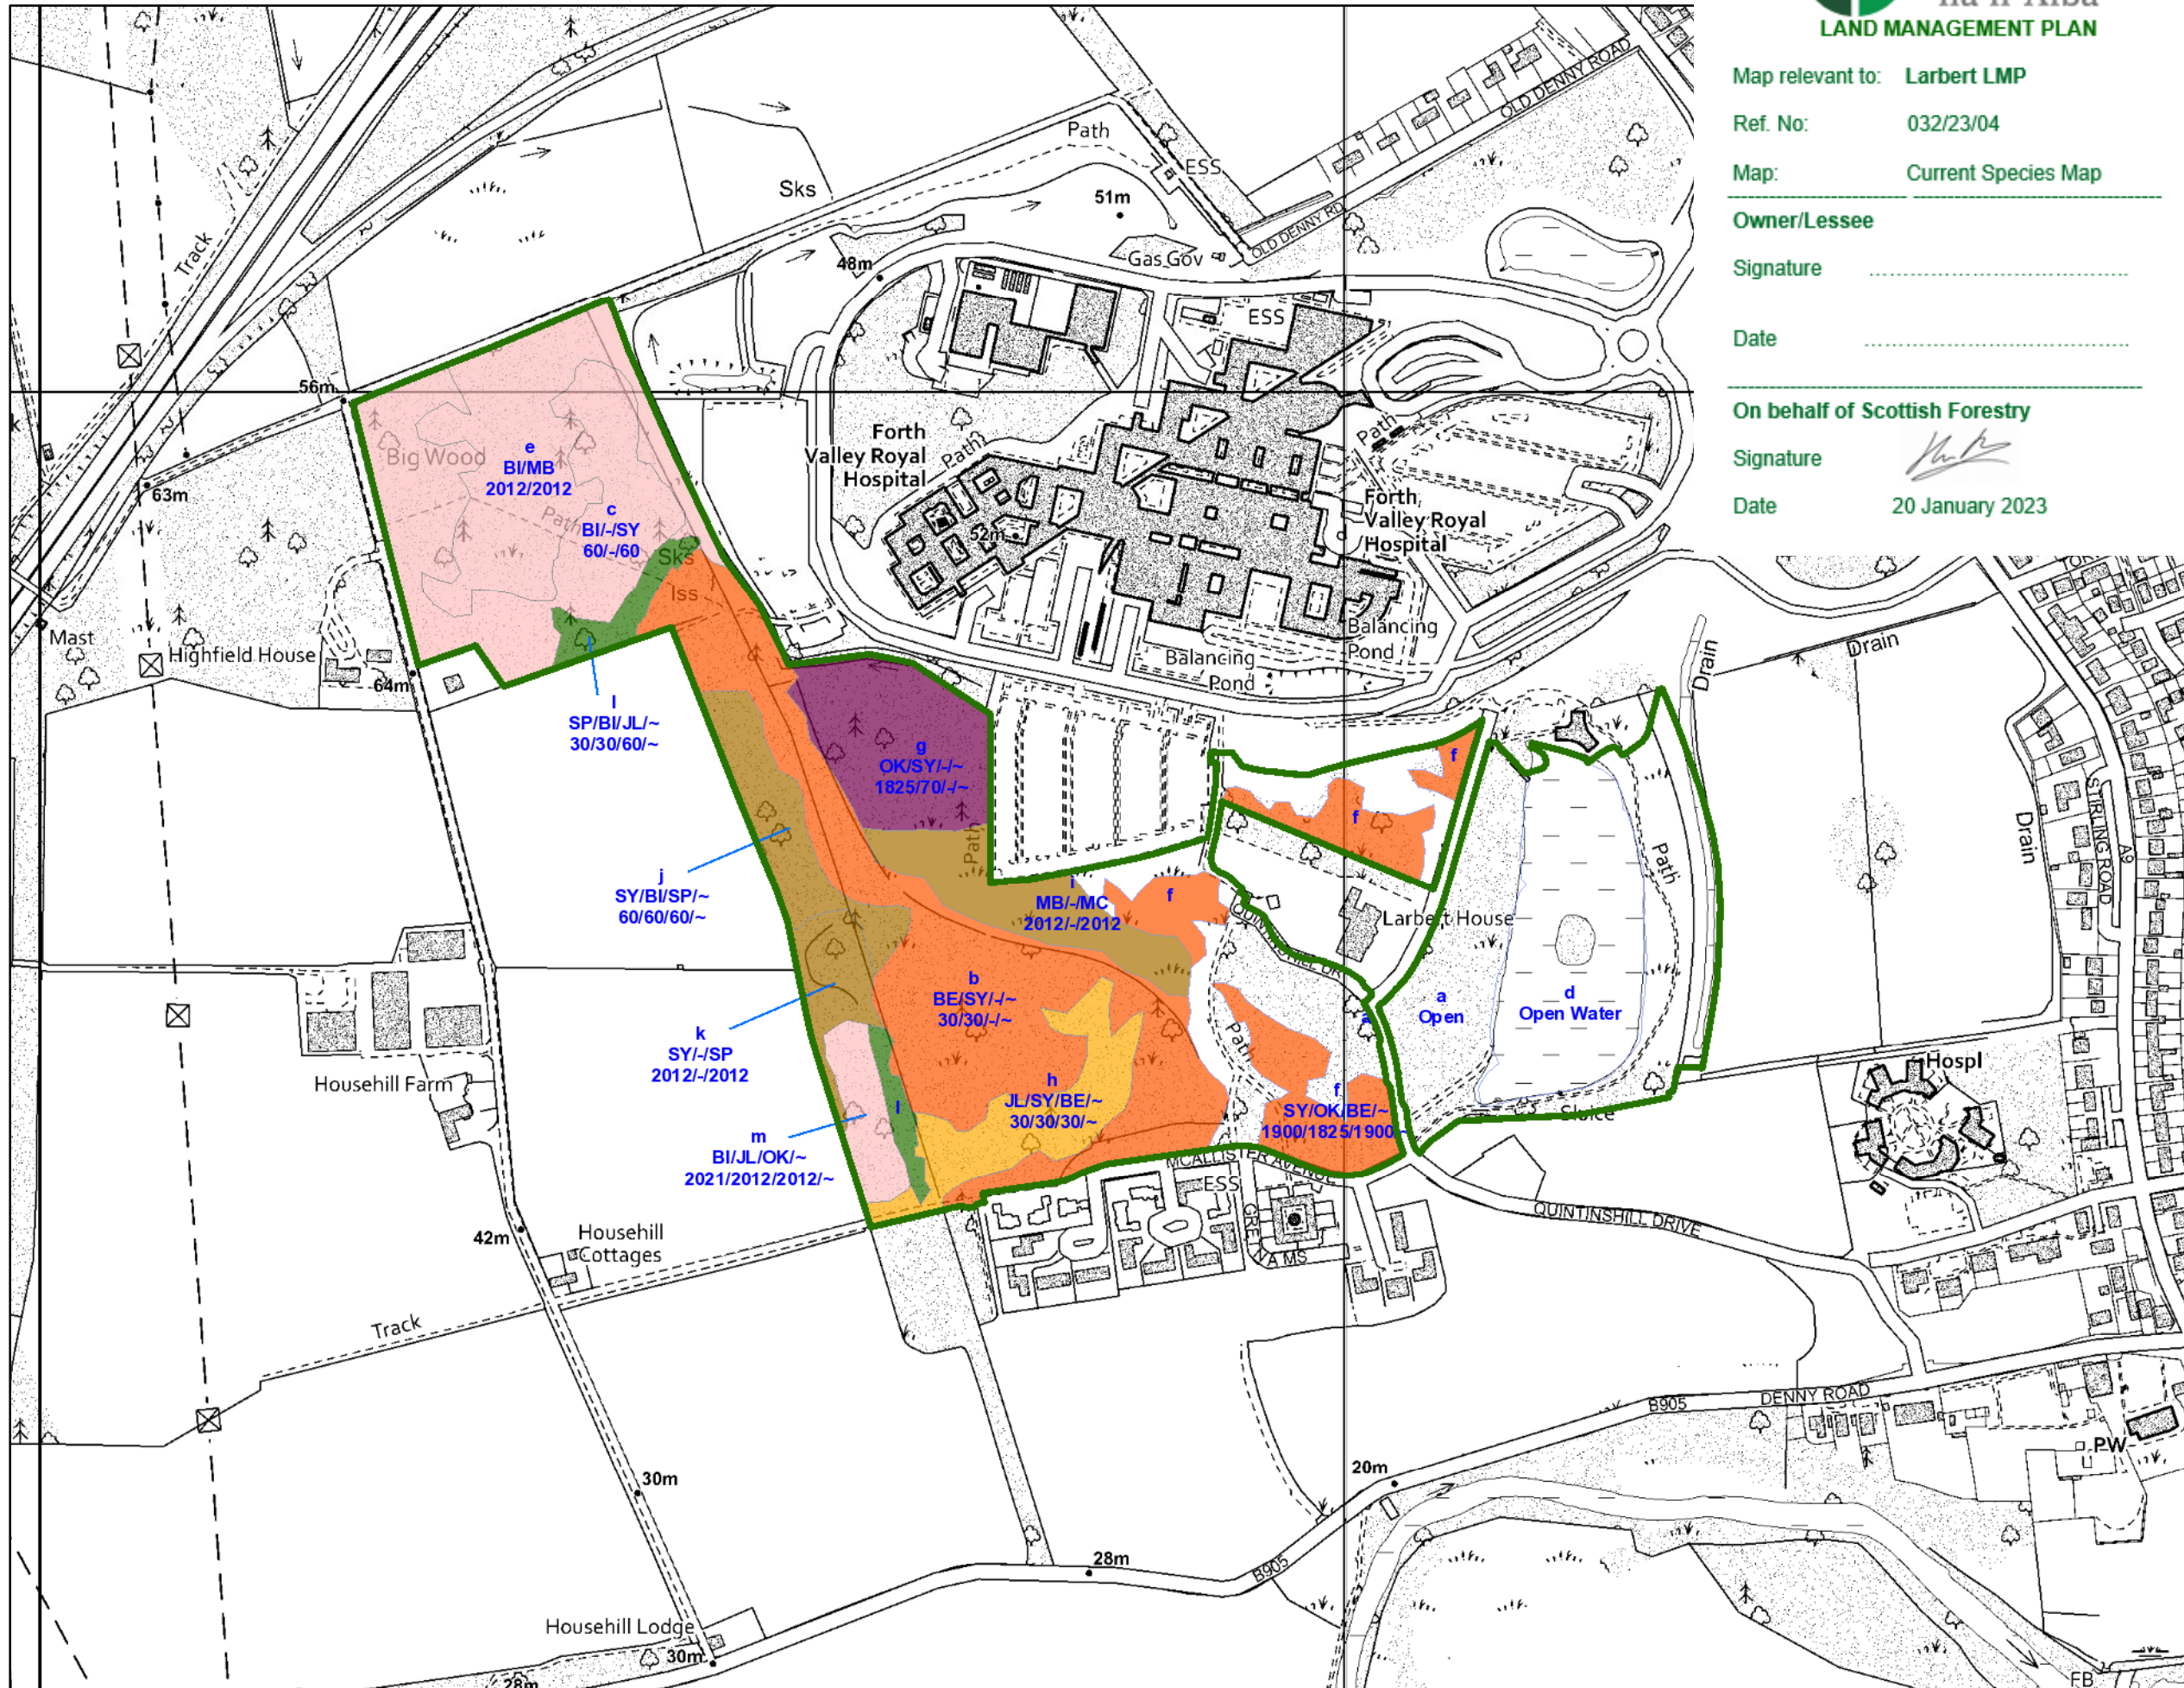

**Larbert LMP Current Species**

Author: Sandy Davidson

Scale @ A3: 1:5,000

Date: 22/08/2022

**Legend**

- Blocks
- Sub-compartments (Species)**
- Ash
- Beech
- Birch
- Oak
- Other Broadleaves
- Other Conifers
- Douglas Fir
- Larch
- Lodgepole Pine
- Norway Spruce
- Scots Pine
- Sitka Spruce
- No Species

Map relevant to: Larbert LMP

Ref. No: 032/23/04

Map: Current Species Map

Owner/Lessee

Signature

Date

On behalf of Scottish Forestry

Signature

Date 20 January 2023

Reproduced by permission of Ordnance Survey on behalf of HMSO.  
© Crown copyright and database right 2022. All rights reserved.  
Ordnance Survey Licence number 100024925.  
© Getmapping Plc and Bluesky International Limited 2022.