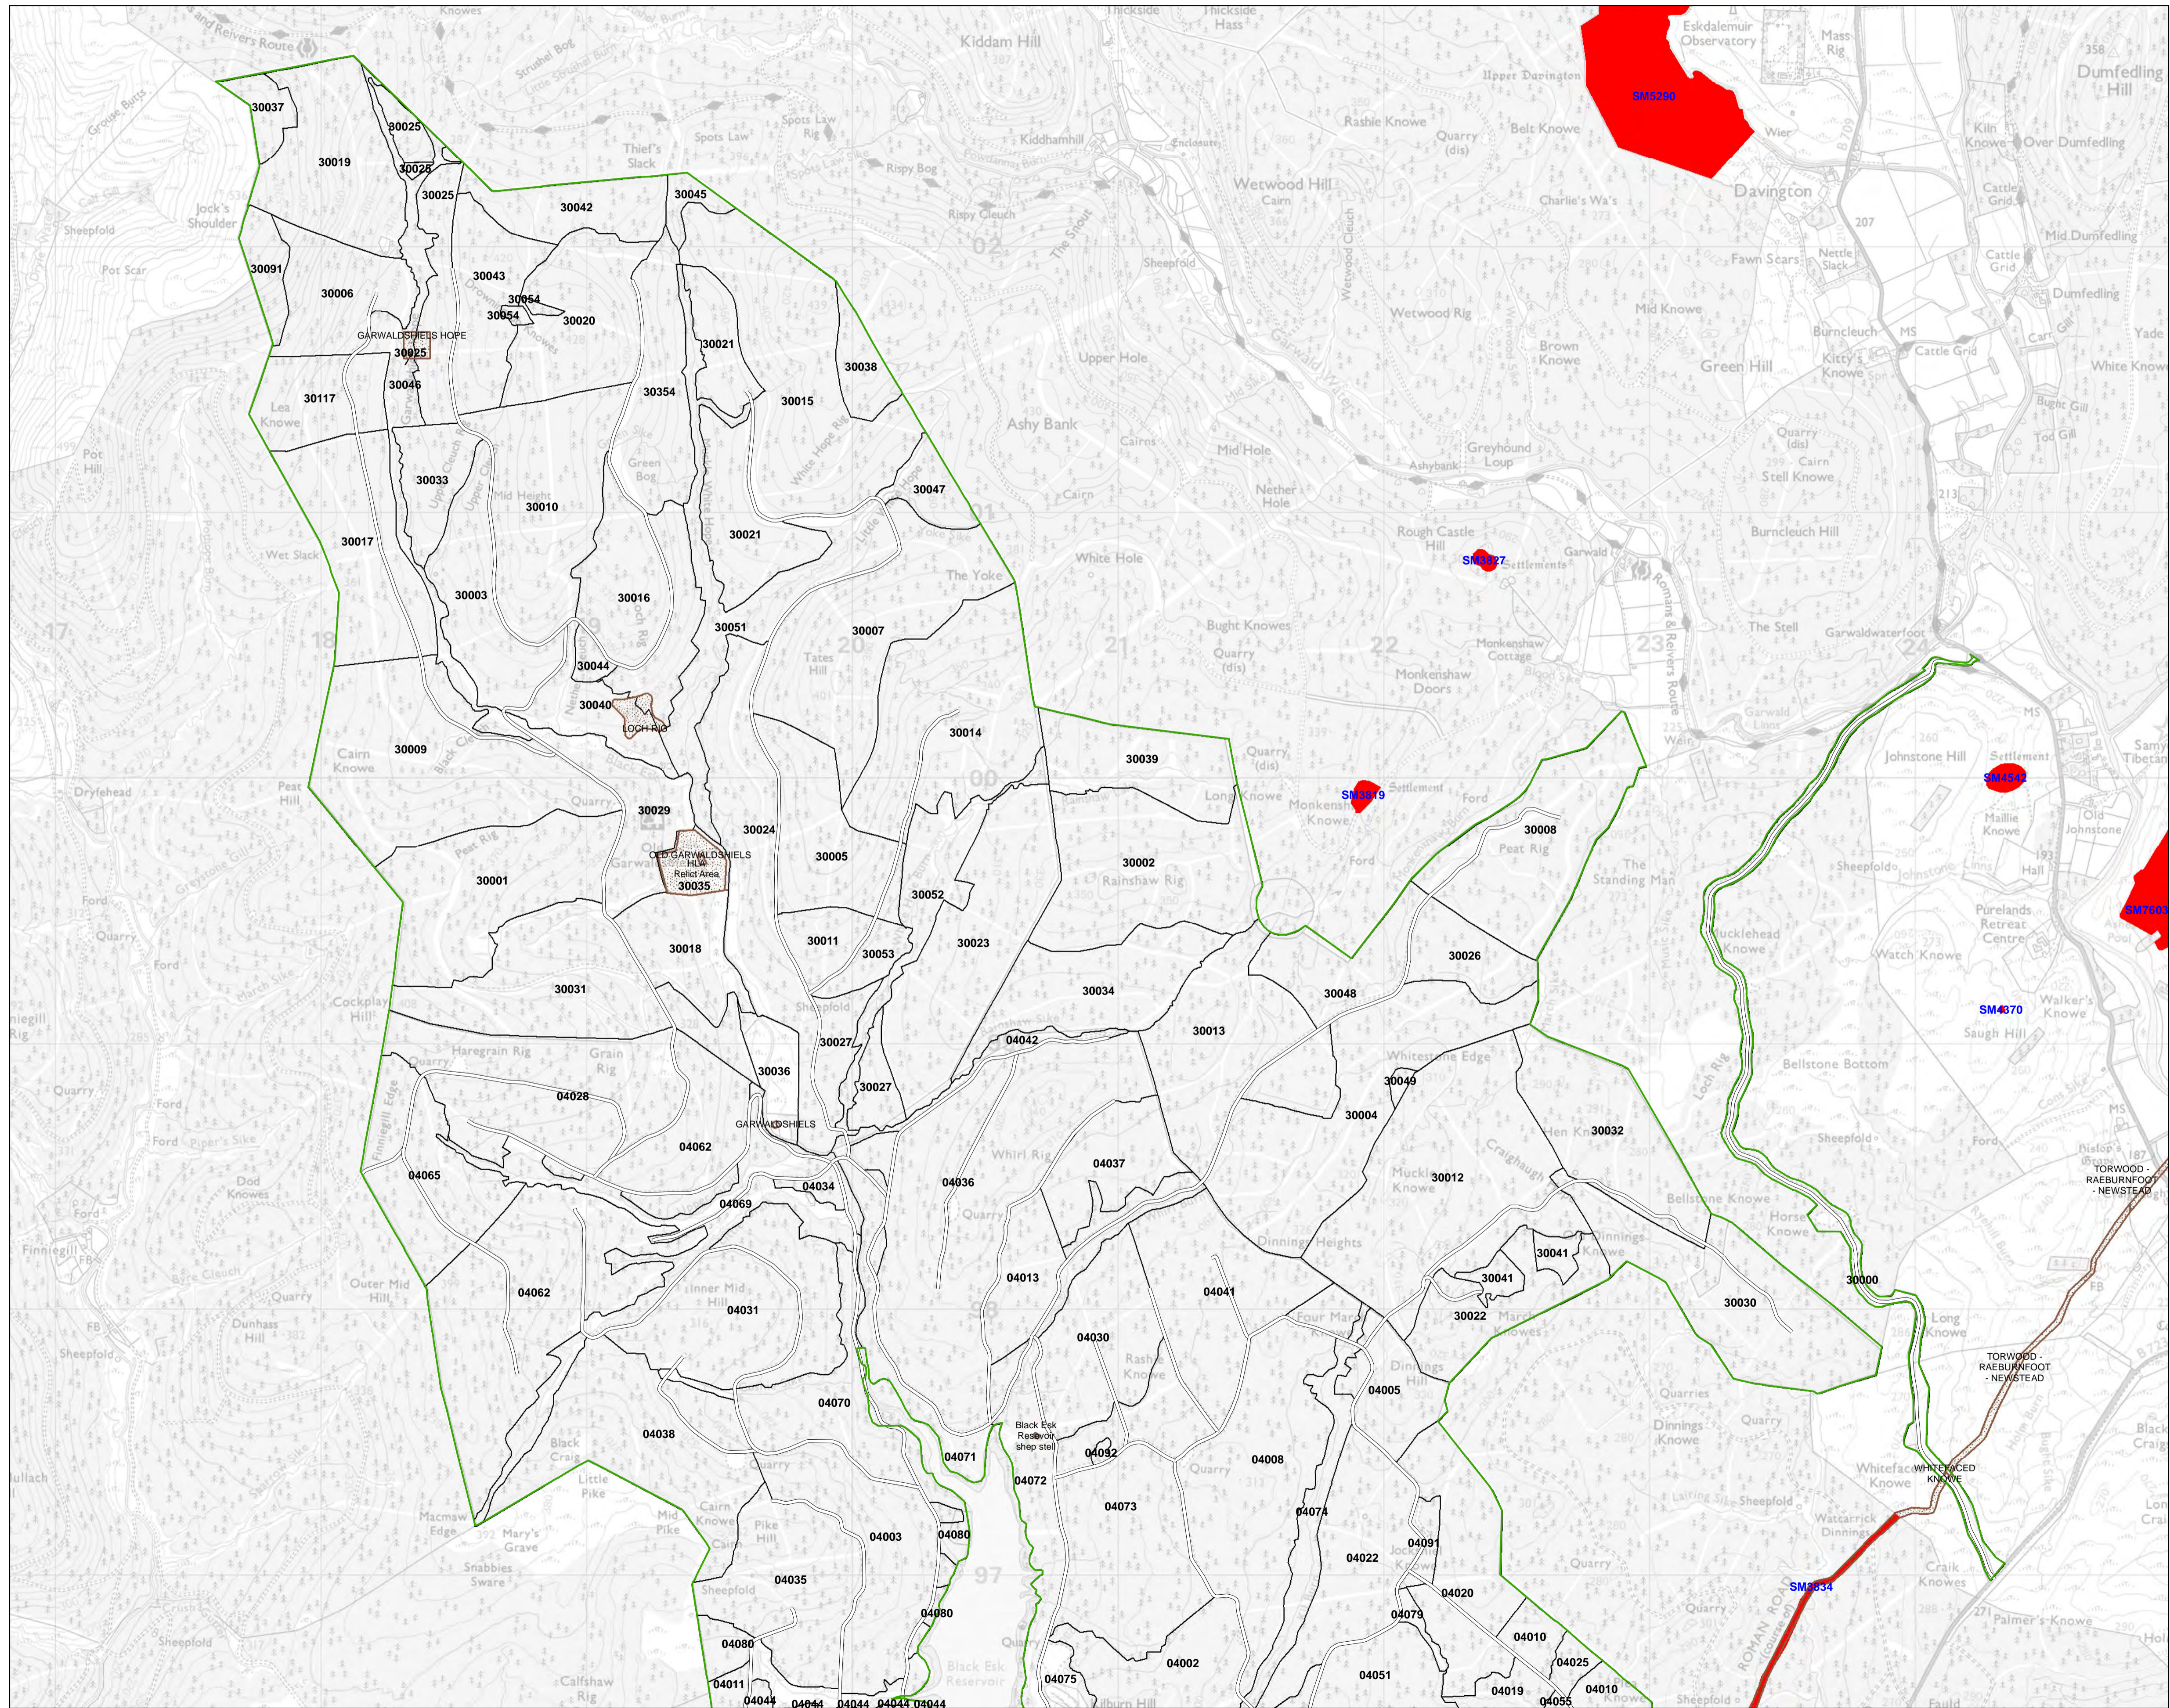

Castle O'er LMP
Map 12: Heritage Features
North

Author: Robin Fuller

Scale @ A1: 1:12,500

Date: 14/05/2020

- Legend
-  Plan area
 -  Forest Roads
 -  Heritage
 -  Scheduled Monuments

Reproduced by permission of Ordnance Survey on behalf of HMSO. © Crown copyright and database right [2020]. All rights reserved. Ordnance Survey Licence number [100021242]. © Getmapping Plc and Bluesky International Limited 2020.

Scotland's National
Forest Estate is
responsibly
managed to the
UK Woodland
Assurance Standard.

Castle O'er LMP
Map 12: Heritage Features
South

Author: Robin Fuller

Scale @ A1: 1:12,500

Date: 14/05/2020

- Legend
-  Plan area
 -  Forest area
 -  Heritage
 -  Scheduled Monuments

0 0.15 0.3 0.6 0.9 1.2 Km

Reproduced by permission of Ordnance Survey on behalf of HMSO. © Crown copyright and database right [2020]. All rights reserved. Ordnance Survey Licence number [100021242]. © Getmapping Plc and Bluesky International Limited 2020.