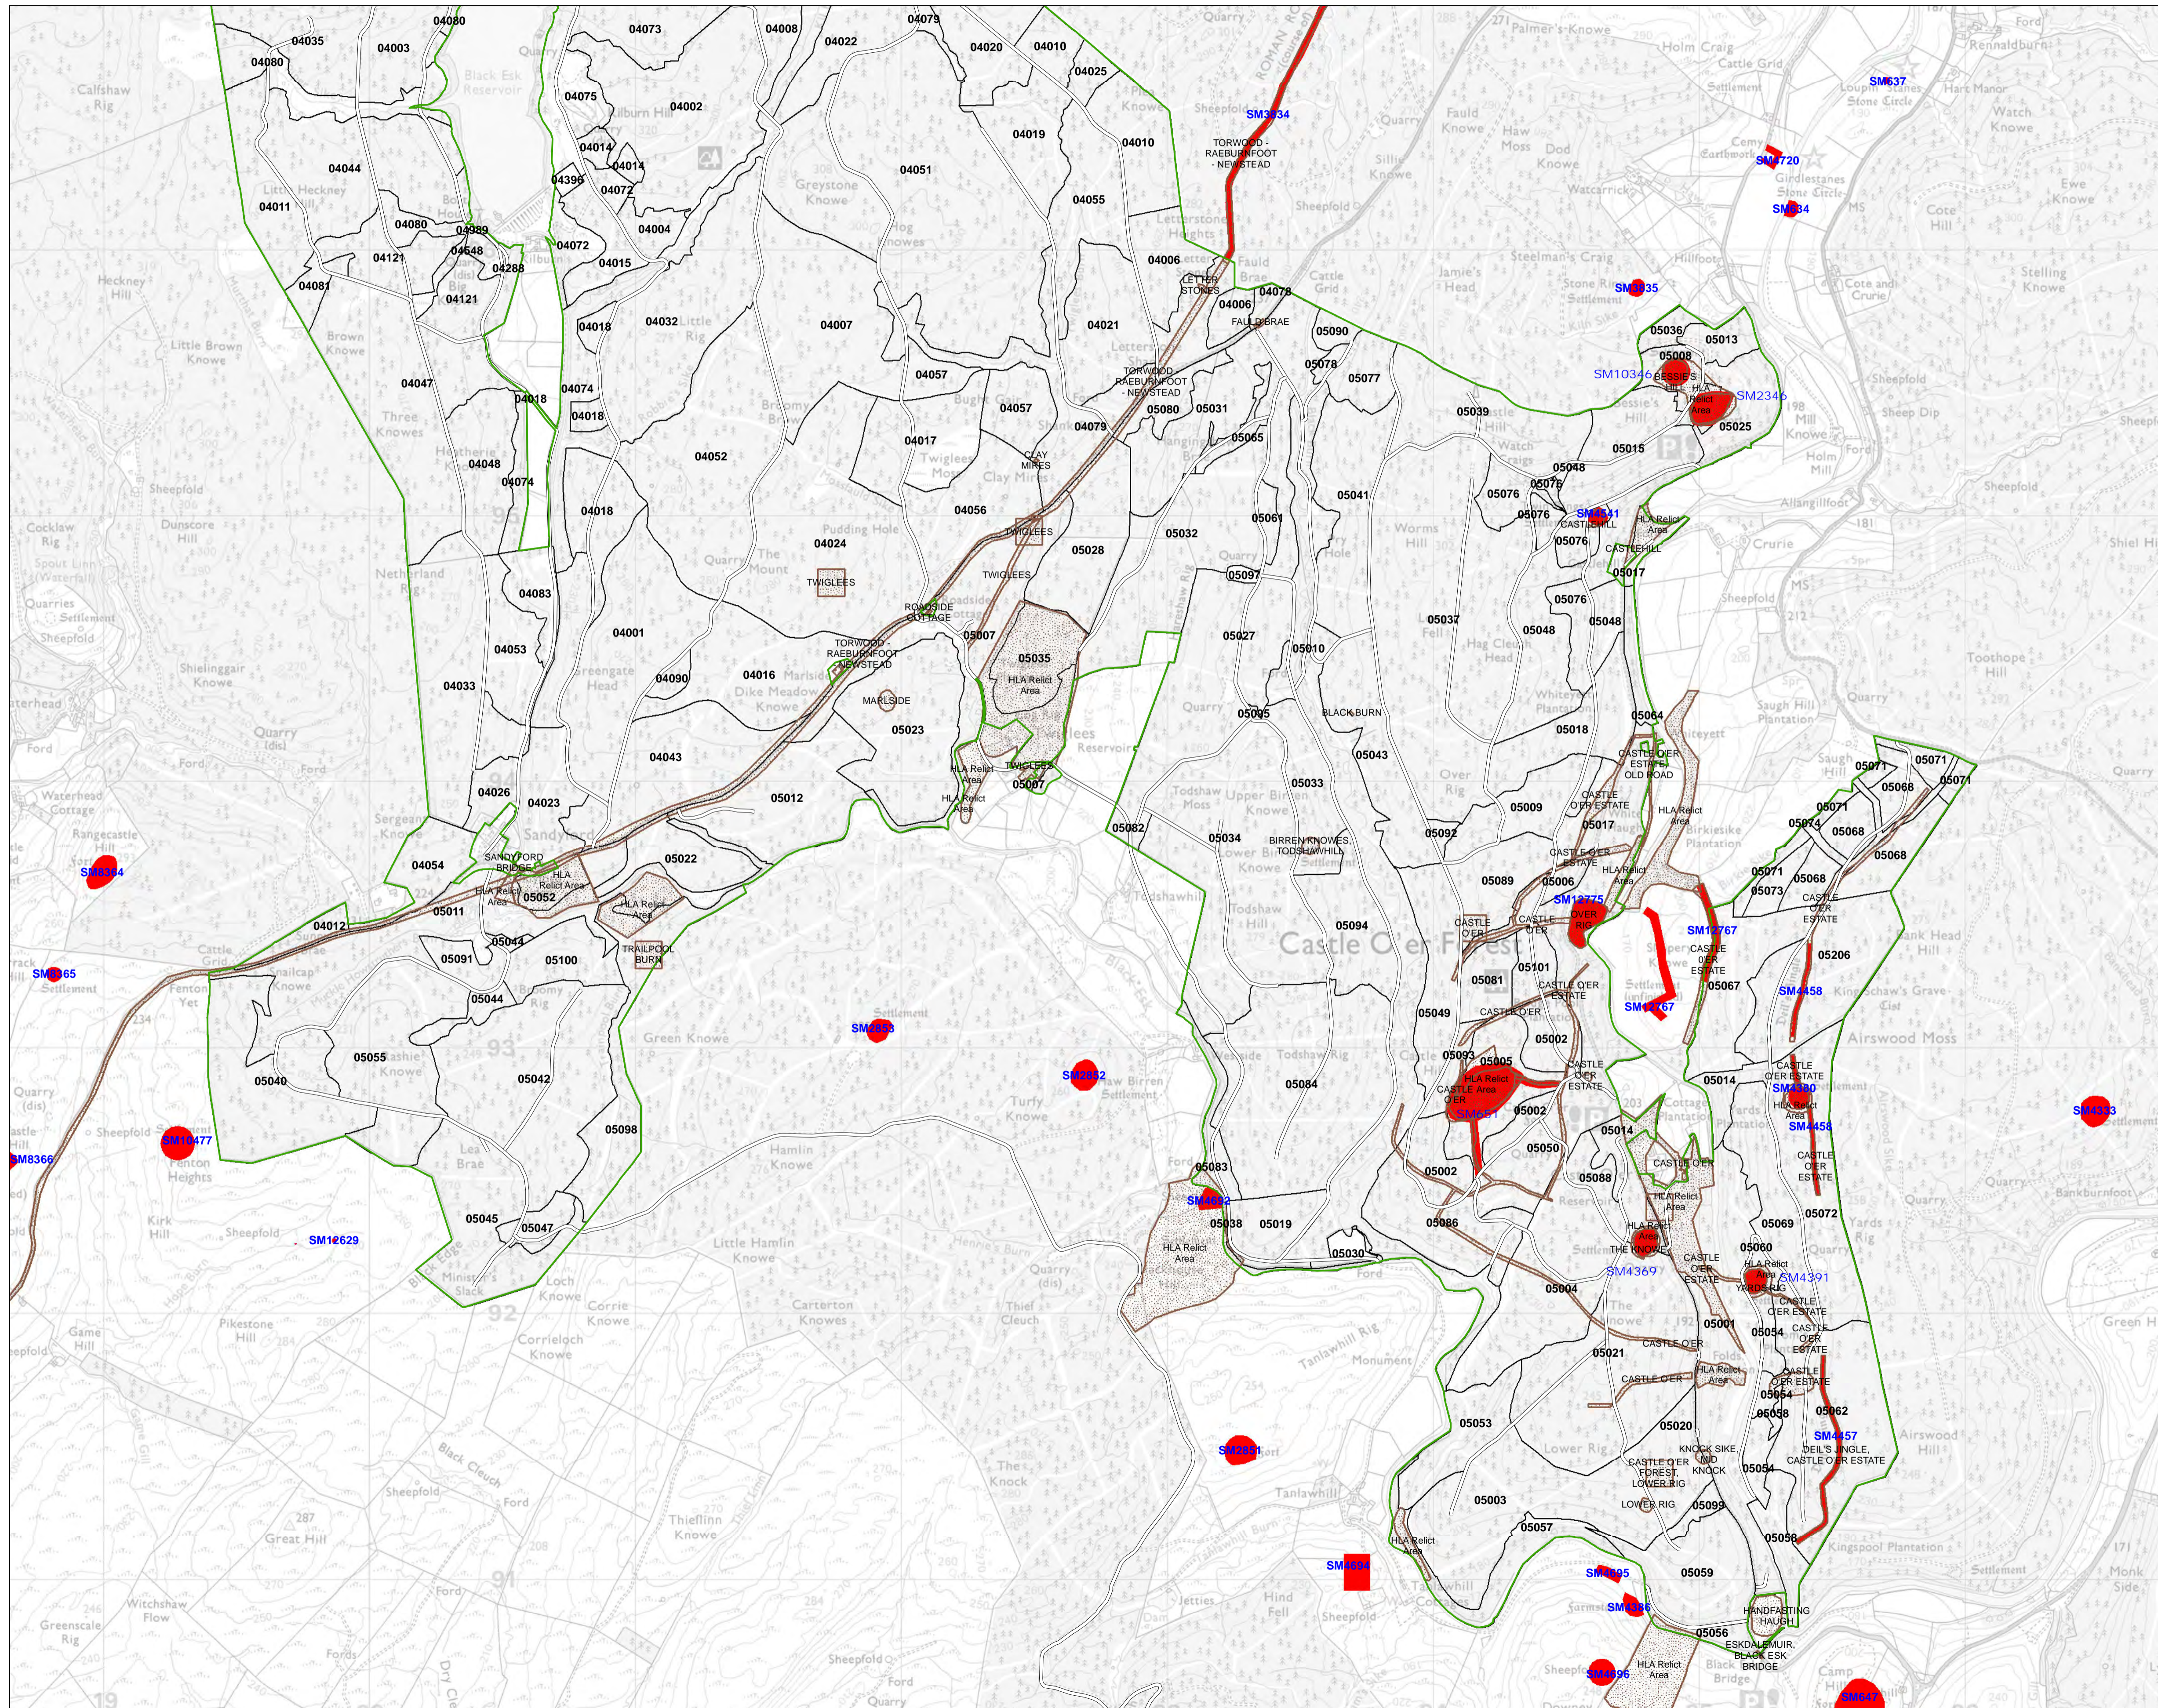

Castle O'er LMP
Map 12: Heritage Features
North

Author: Robin Fuller

Scale @ A1: 1:12,500

Date: 14/05/2020

- Legend
-  Plan area
 -  Forest Roads
 -  Heritage
 -  Scheduled Monuments

Reproduced by permission of Ordnance Survey on behalf of HMSO. © Crown copyright and database right [2020]. All rights reserved. Ordnance Survey Licence number [100021242]. © Getmapping Plc and Bluesky International Limited 2020.

Scotland's National
Forest Estate is
responsibly
managed to the
UK Woodland
Assurance Standard.

Castle O'er LMP
Map 12: Heritage Features
South

Author: Robin Fuller

Scale @ A1: 1:12,500

Date: 14/05/2020

- Legend
-  Plan area
 -  Forest area
 -  Heritage
 -  Scheduled Monuments

0 0.15 0.3 0.6 0.9 1.2 Km

Reproduced by permission of Ordnance Survey on behalf of HMSO. © Crown copyright and database right [2020]. All rights reserved. Ordnance Survey Licence number [100021242]. © Getmapping Plc and Bluesky International Limited 2020.