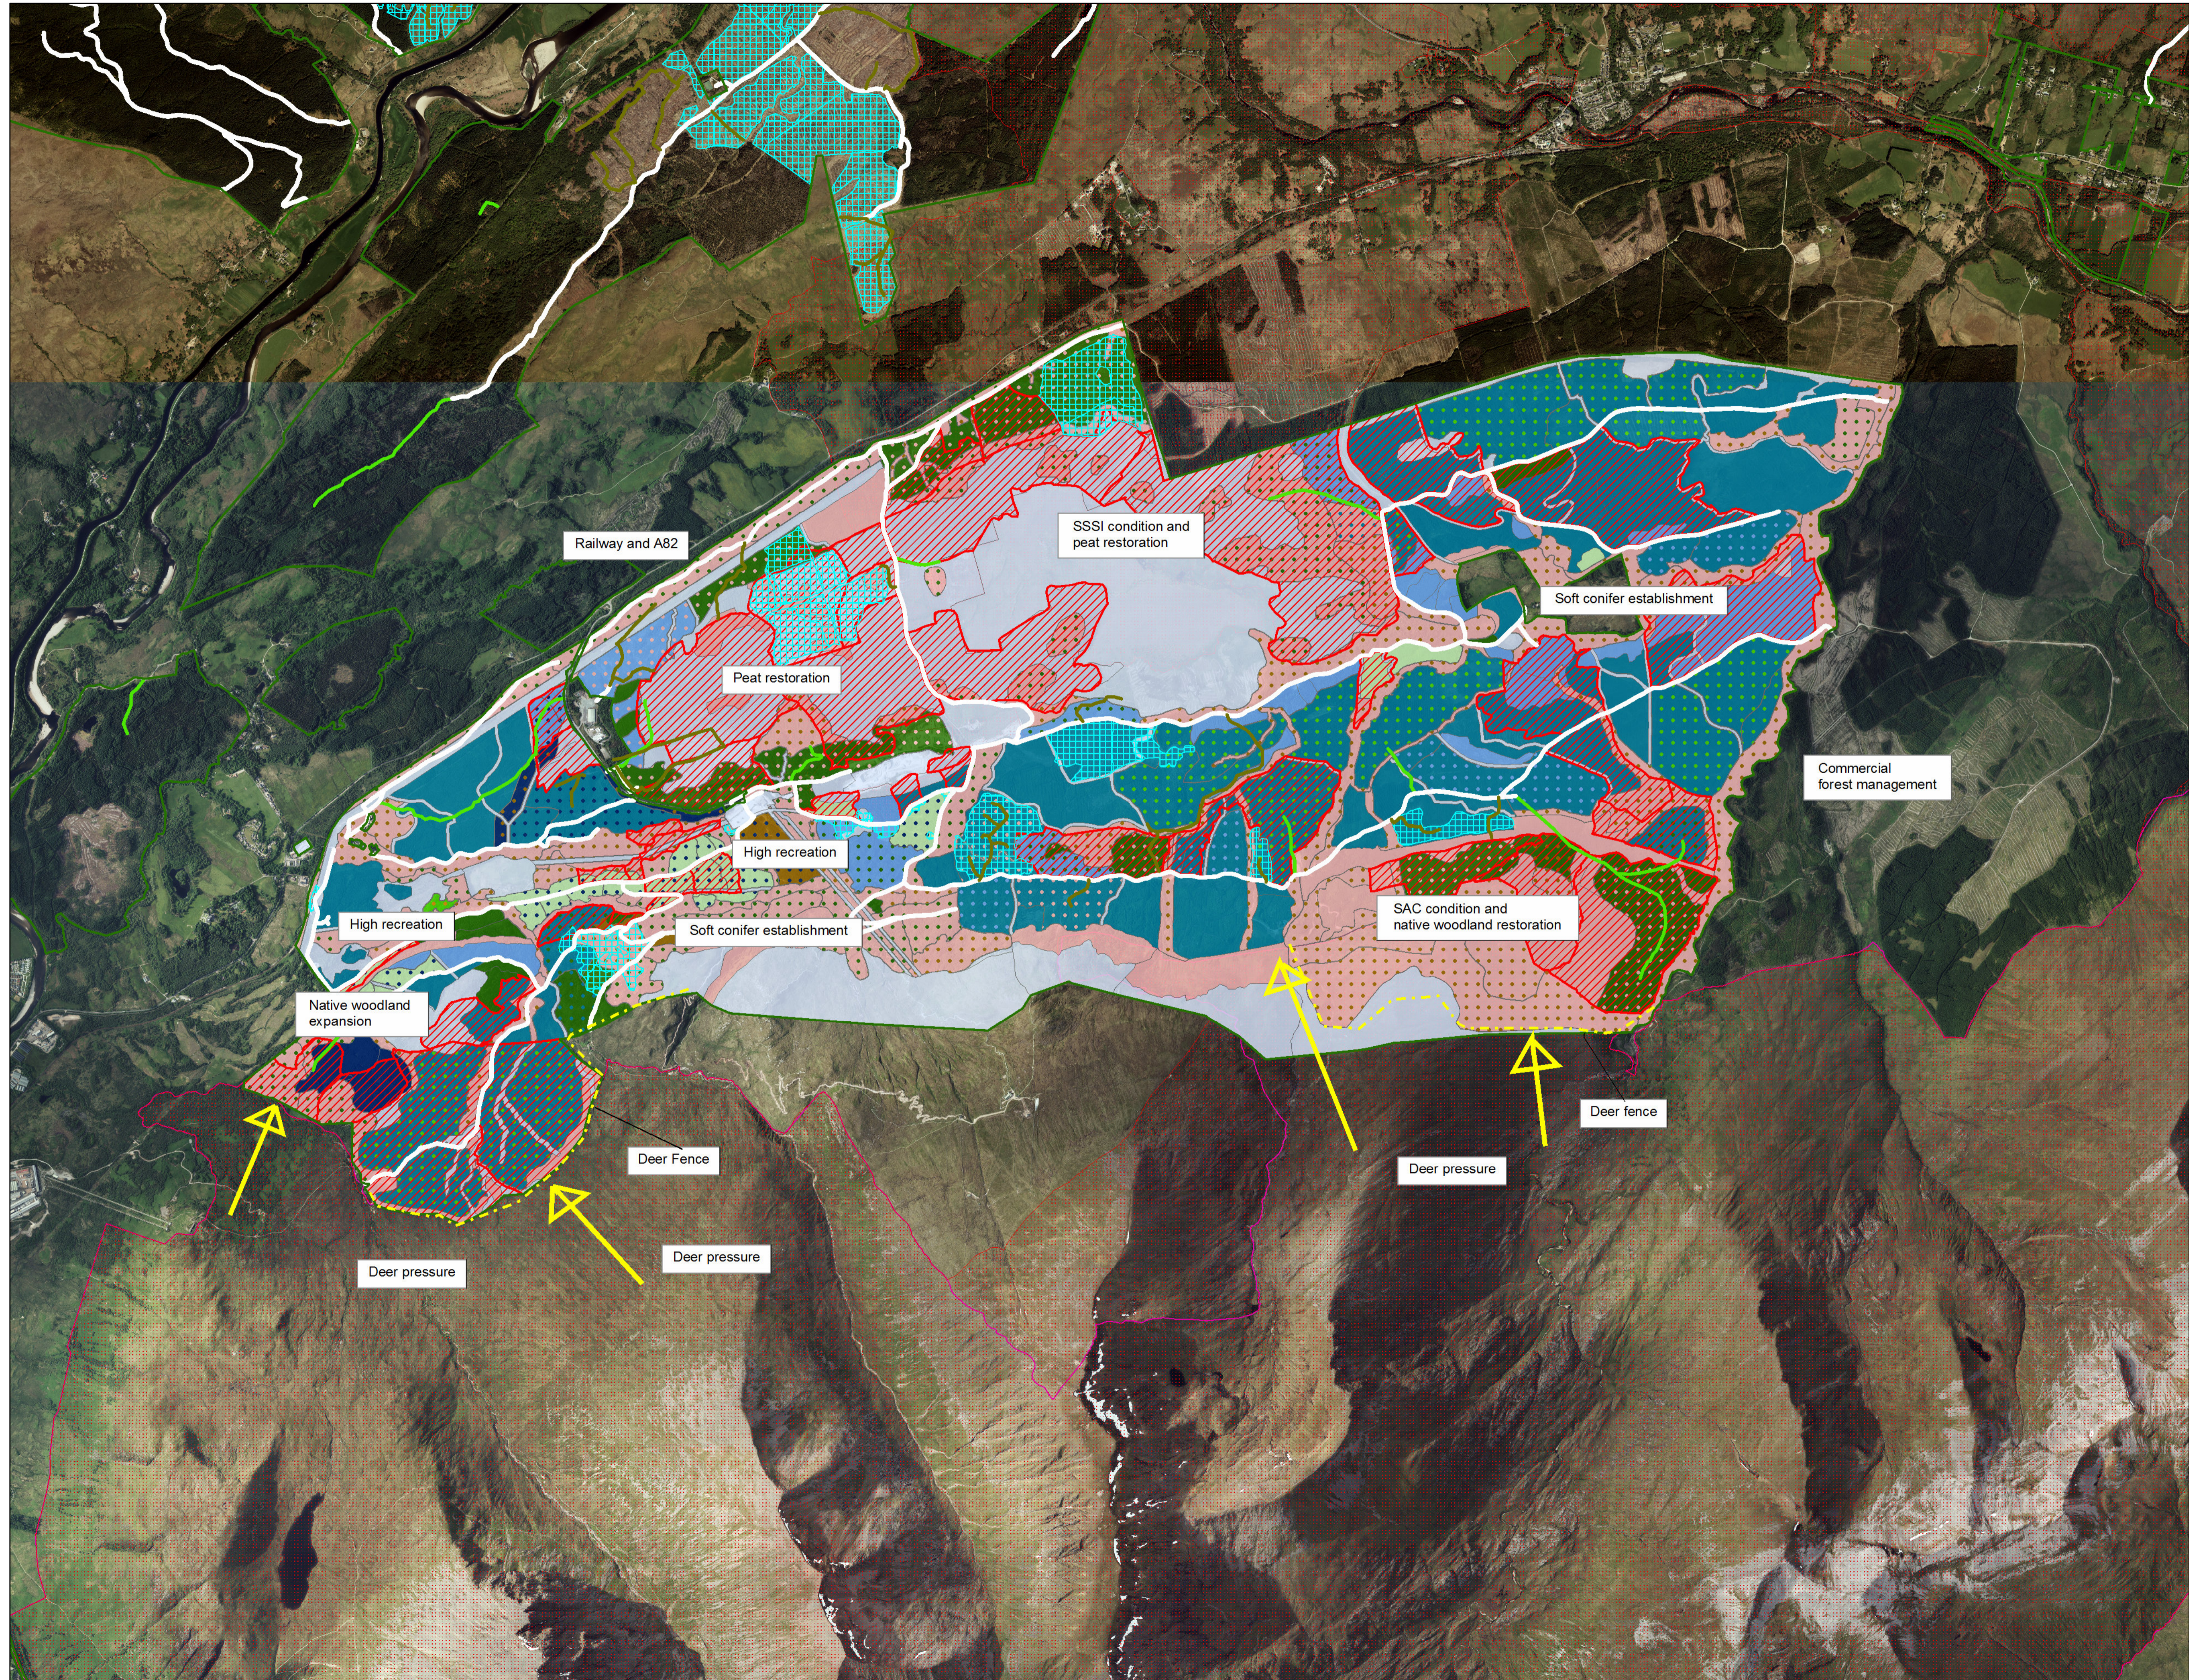

Deer mgt future structure

Author: Christina Tracey

Scale @ A1: 1:20,000

Date: 24/04/2024

Legend

ATV/forwarder tracks

- ATV
- Forwarder
- Blocks
- Forest Roads

Planned Roads

- Planned Roads
- Sub-compartments

Scenario Management Coupes

- Scenario Management Coupes

- Sites of Special Scientific Interest (Scotland)

Special Areas of Conservation (Scotland)

- Special Areas of Conservation (Scotland)

0 0.1750.35 0.7 1.05 1.4 km

Reproduced by permission of Ordnance Survey on behalf of HMSO. © Crown copyright and database right 2024. All rights reserved. Ordnance Survey Licence number 100024925. © Getmapping Plc and Bluesky International Limited 2024.

Scotland's national forests and land are responsibly managed to the UK Woodland Assurance Standard.