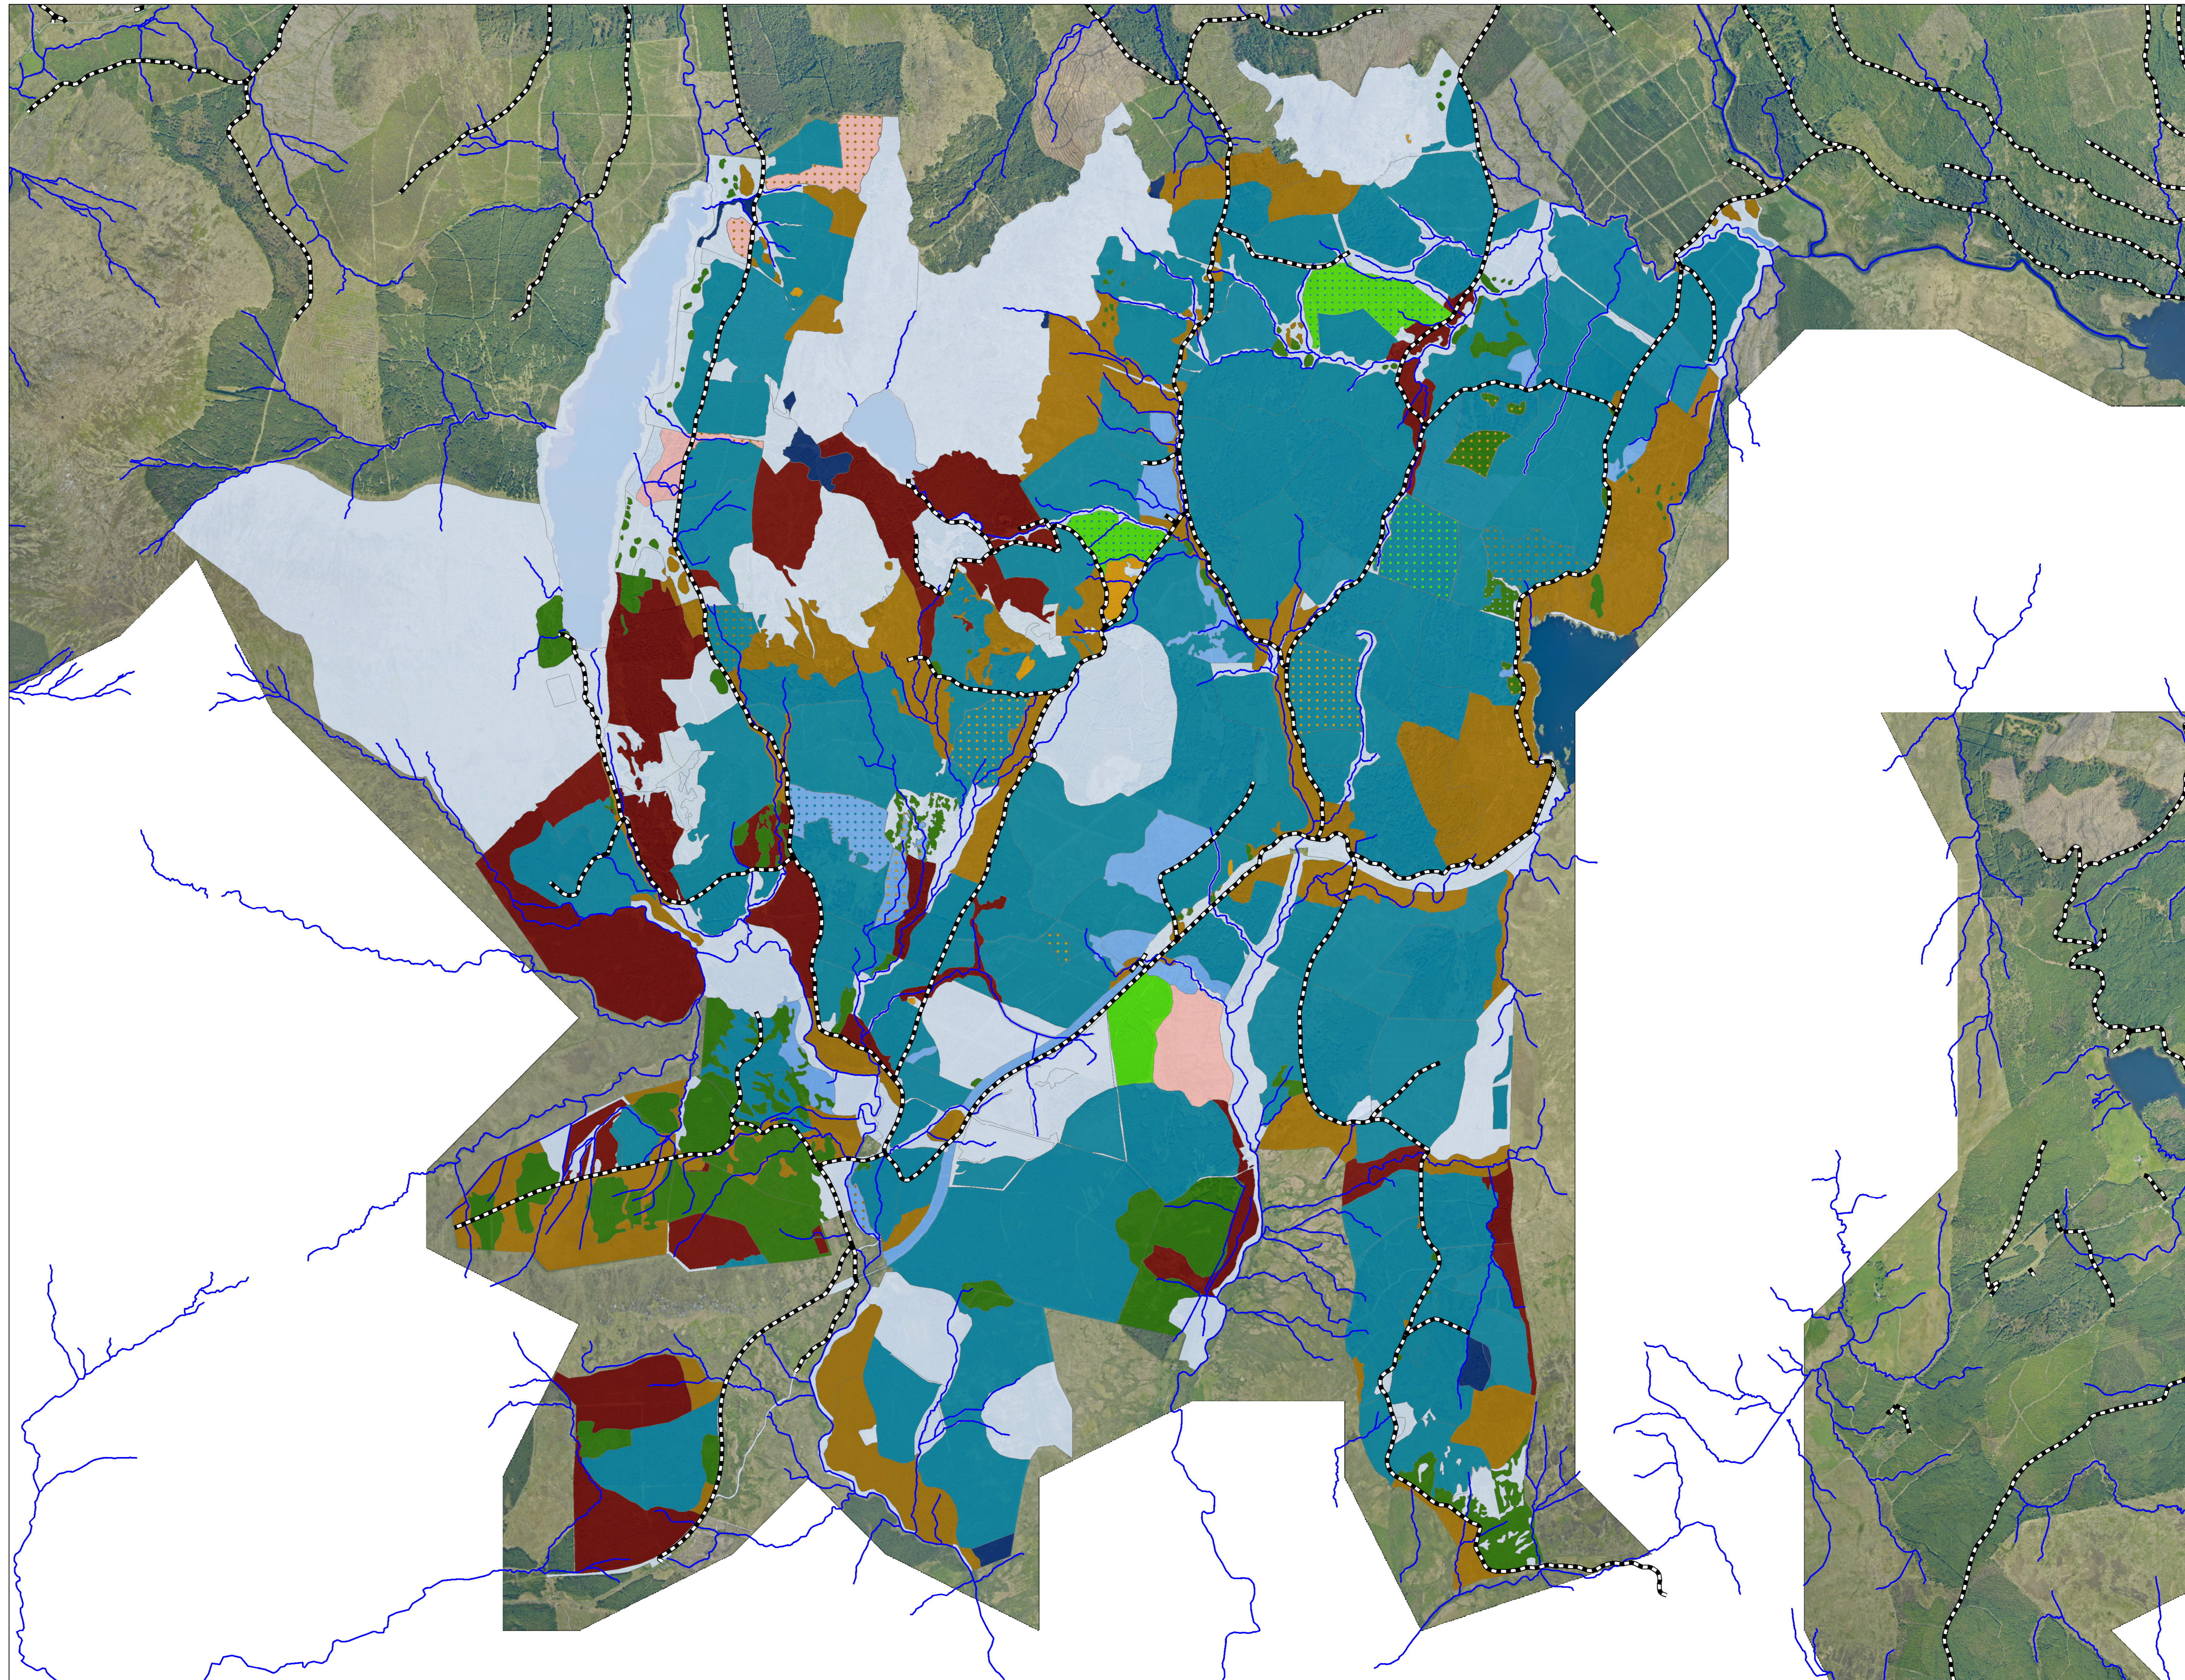

Fleet Basin-Habitats map06

Author: Stephen Stables

Scale @ A0: 1:15,000

Date: 16/10/2023

Legend

- Forest Roads
- Watercourses

Restock Species Pure and Mixtures

- Ash
- Beech
- Birch
- Douglas Fir
- Larch
- Lodgepole Pine
- Norway Spruce
- Oak
- Native Mixed/Other Broadleaves
- Other/Mixed Broadleaves
- Other/Mixed Conifers
- Scots Pine
- Sitka Spruce
- Open

Species Mixture

- Main colour = Dominant species
- Dots = Secondary species
- Sitka spruce with Birch shown here

0 0.2 0.4 0.8 1.2 1.6 km

Reproduced by permission of Ordnance Survey on behalf of HMSO.
© Crown copyright and database right 2023. All rights reserved.
Ordnance Survey Licence number 100024925.
© Getmapping Plc and Bluesky International Limited 2023.

Scotland's national
forests and land
are responsibly
managed to the
UK Woodland
Assurance Standard.