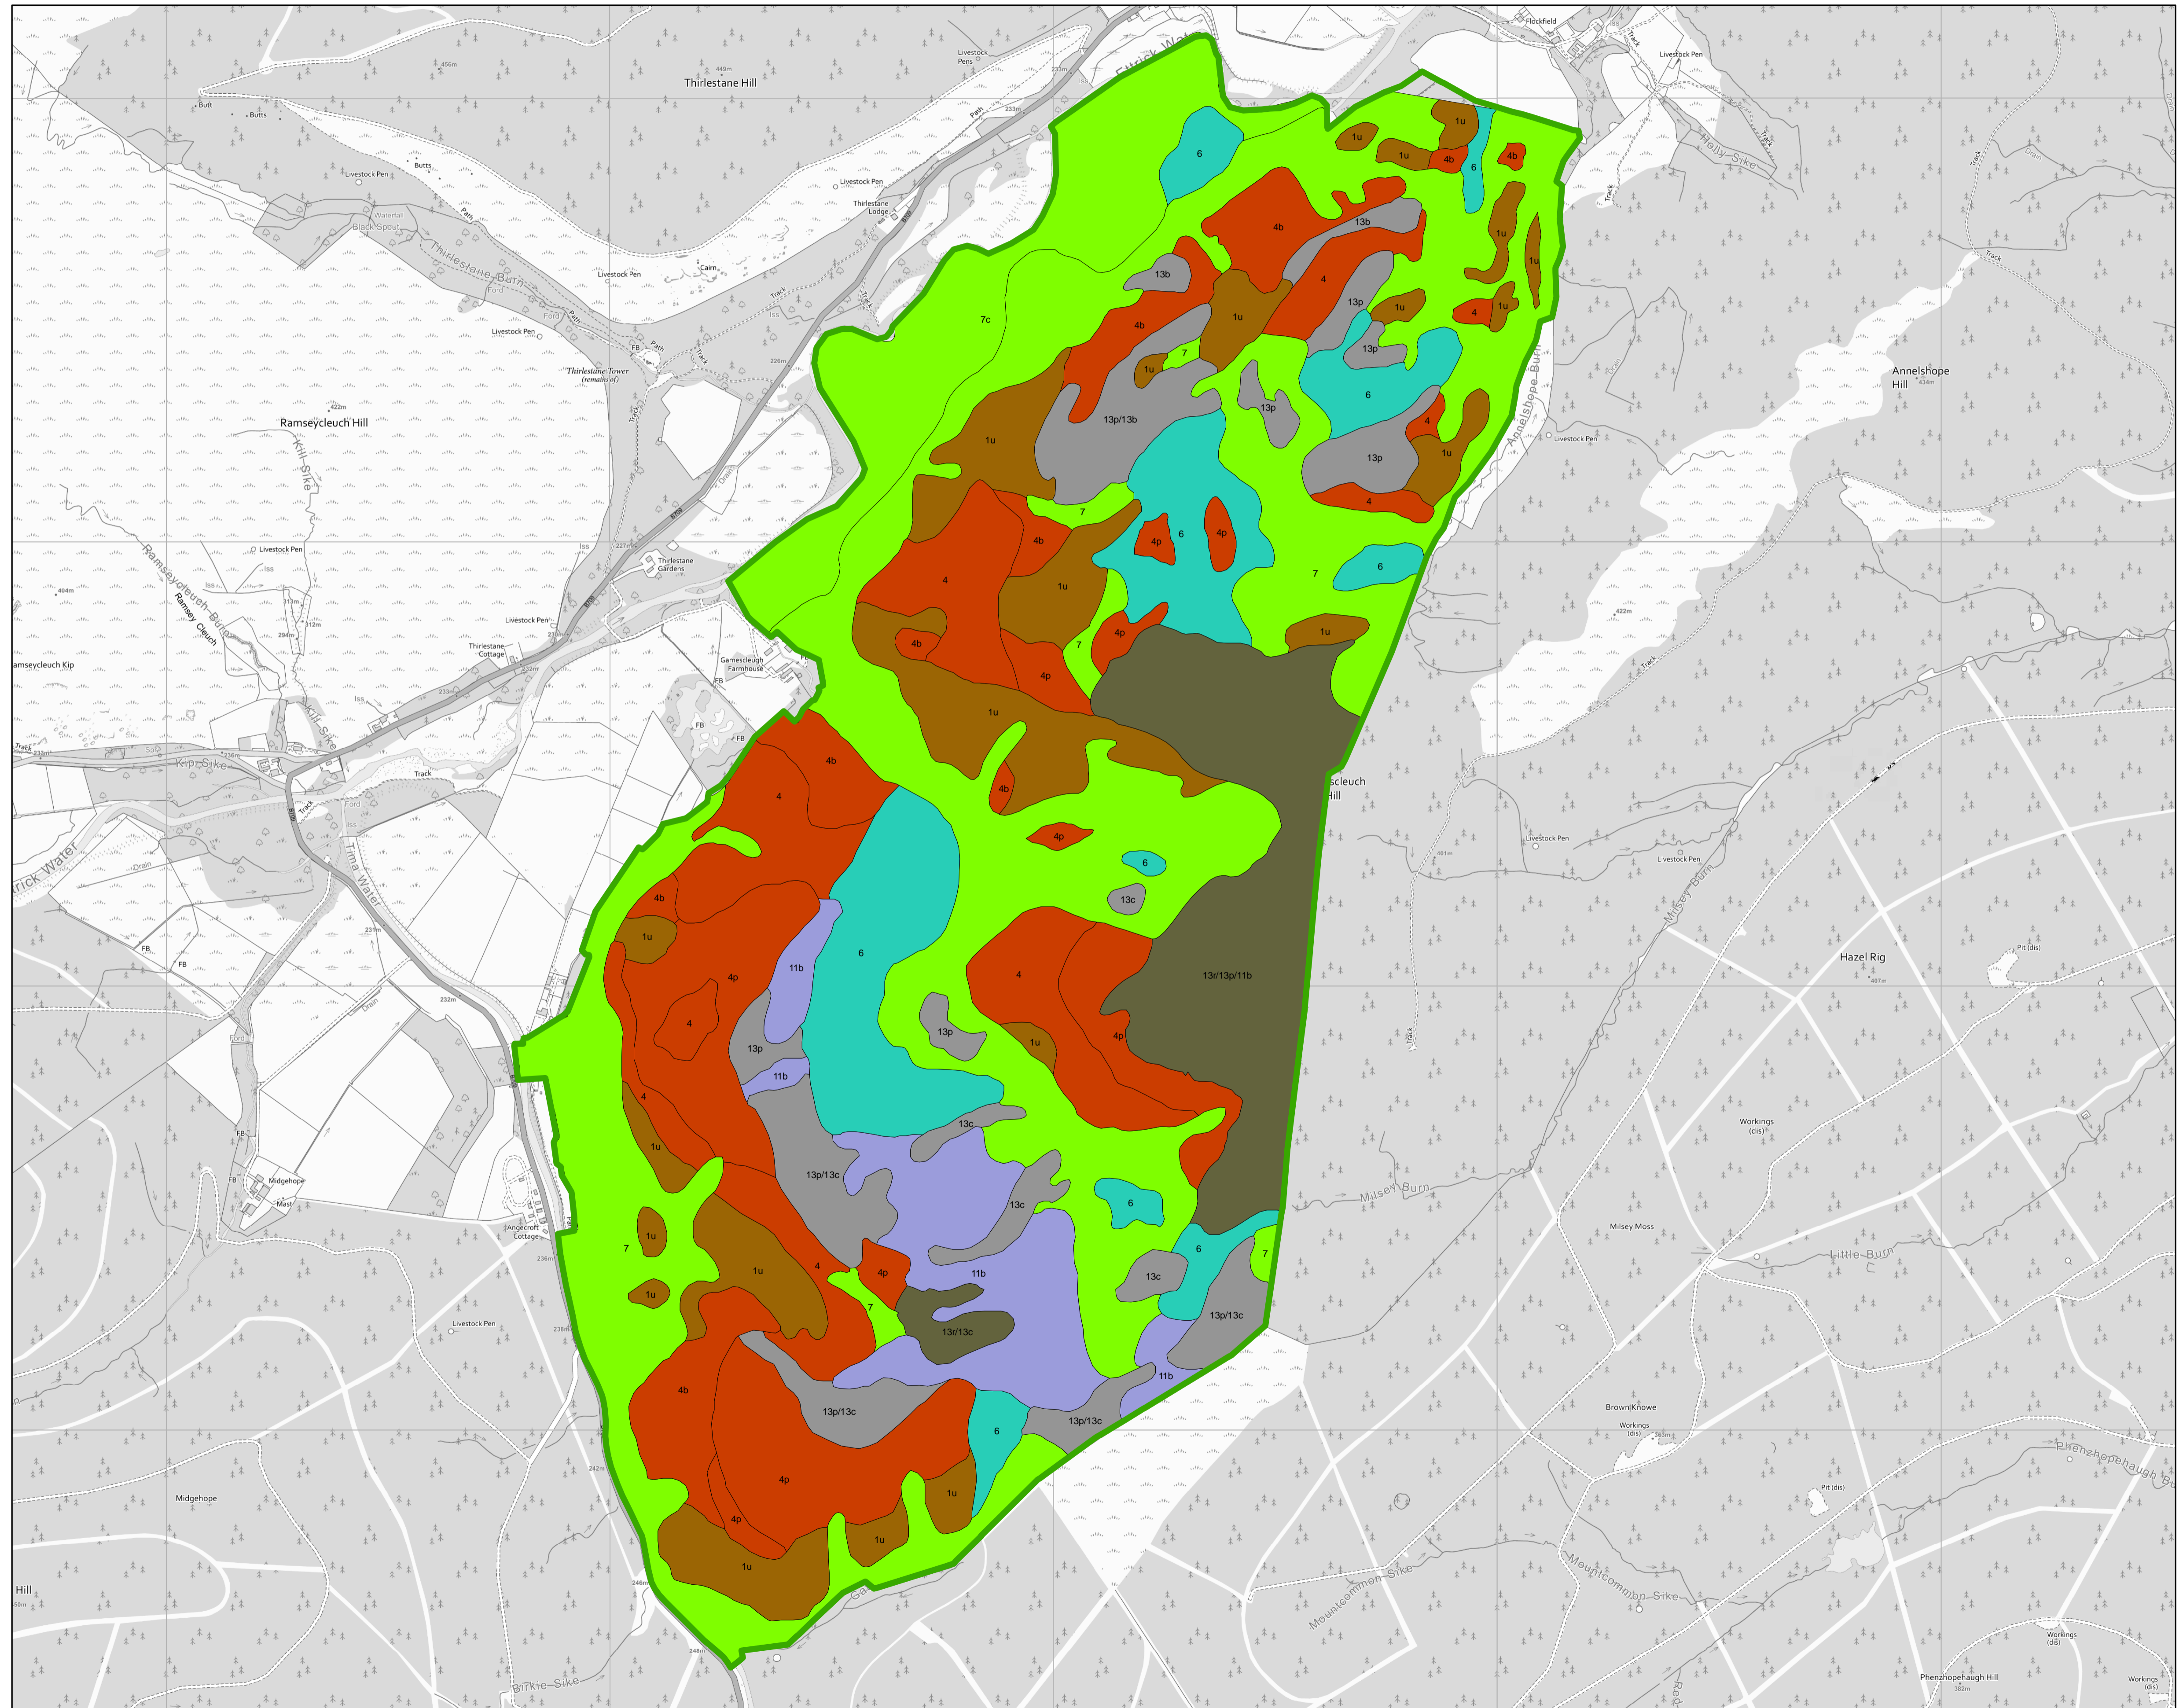

Gamescleuch
Map 9:
Soils

Author: Tom Harvey

Scale @ A1: 1:7,500

Date: 12/04/2021

-  Gamescleuch
-  1u [Upland Brown Earth]
-  4 [Typical Ironpan Soil]
-  4b [Intergrade Ironpan Soil]
-  6 [Typical Peaty Surface-Water Gley]
-  7 [Typical Surface-Water Gley]
-  11b [Calluna, Eriophorum vaginatum Blanket Bog]
-  13b [Brown Ranker]
-  13p [Peaty Ranker]
-  13r [Rock]
-  13c [Ranker Complex]

Reproduced by permission of Ordnance Survey on behalf of HMSO. © Crown copyright and database right [2021]. All rights reserved. Ordnance Survey Licence number [100021242]. © Getmapping Plc and Bluesky International Limited 2021.