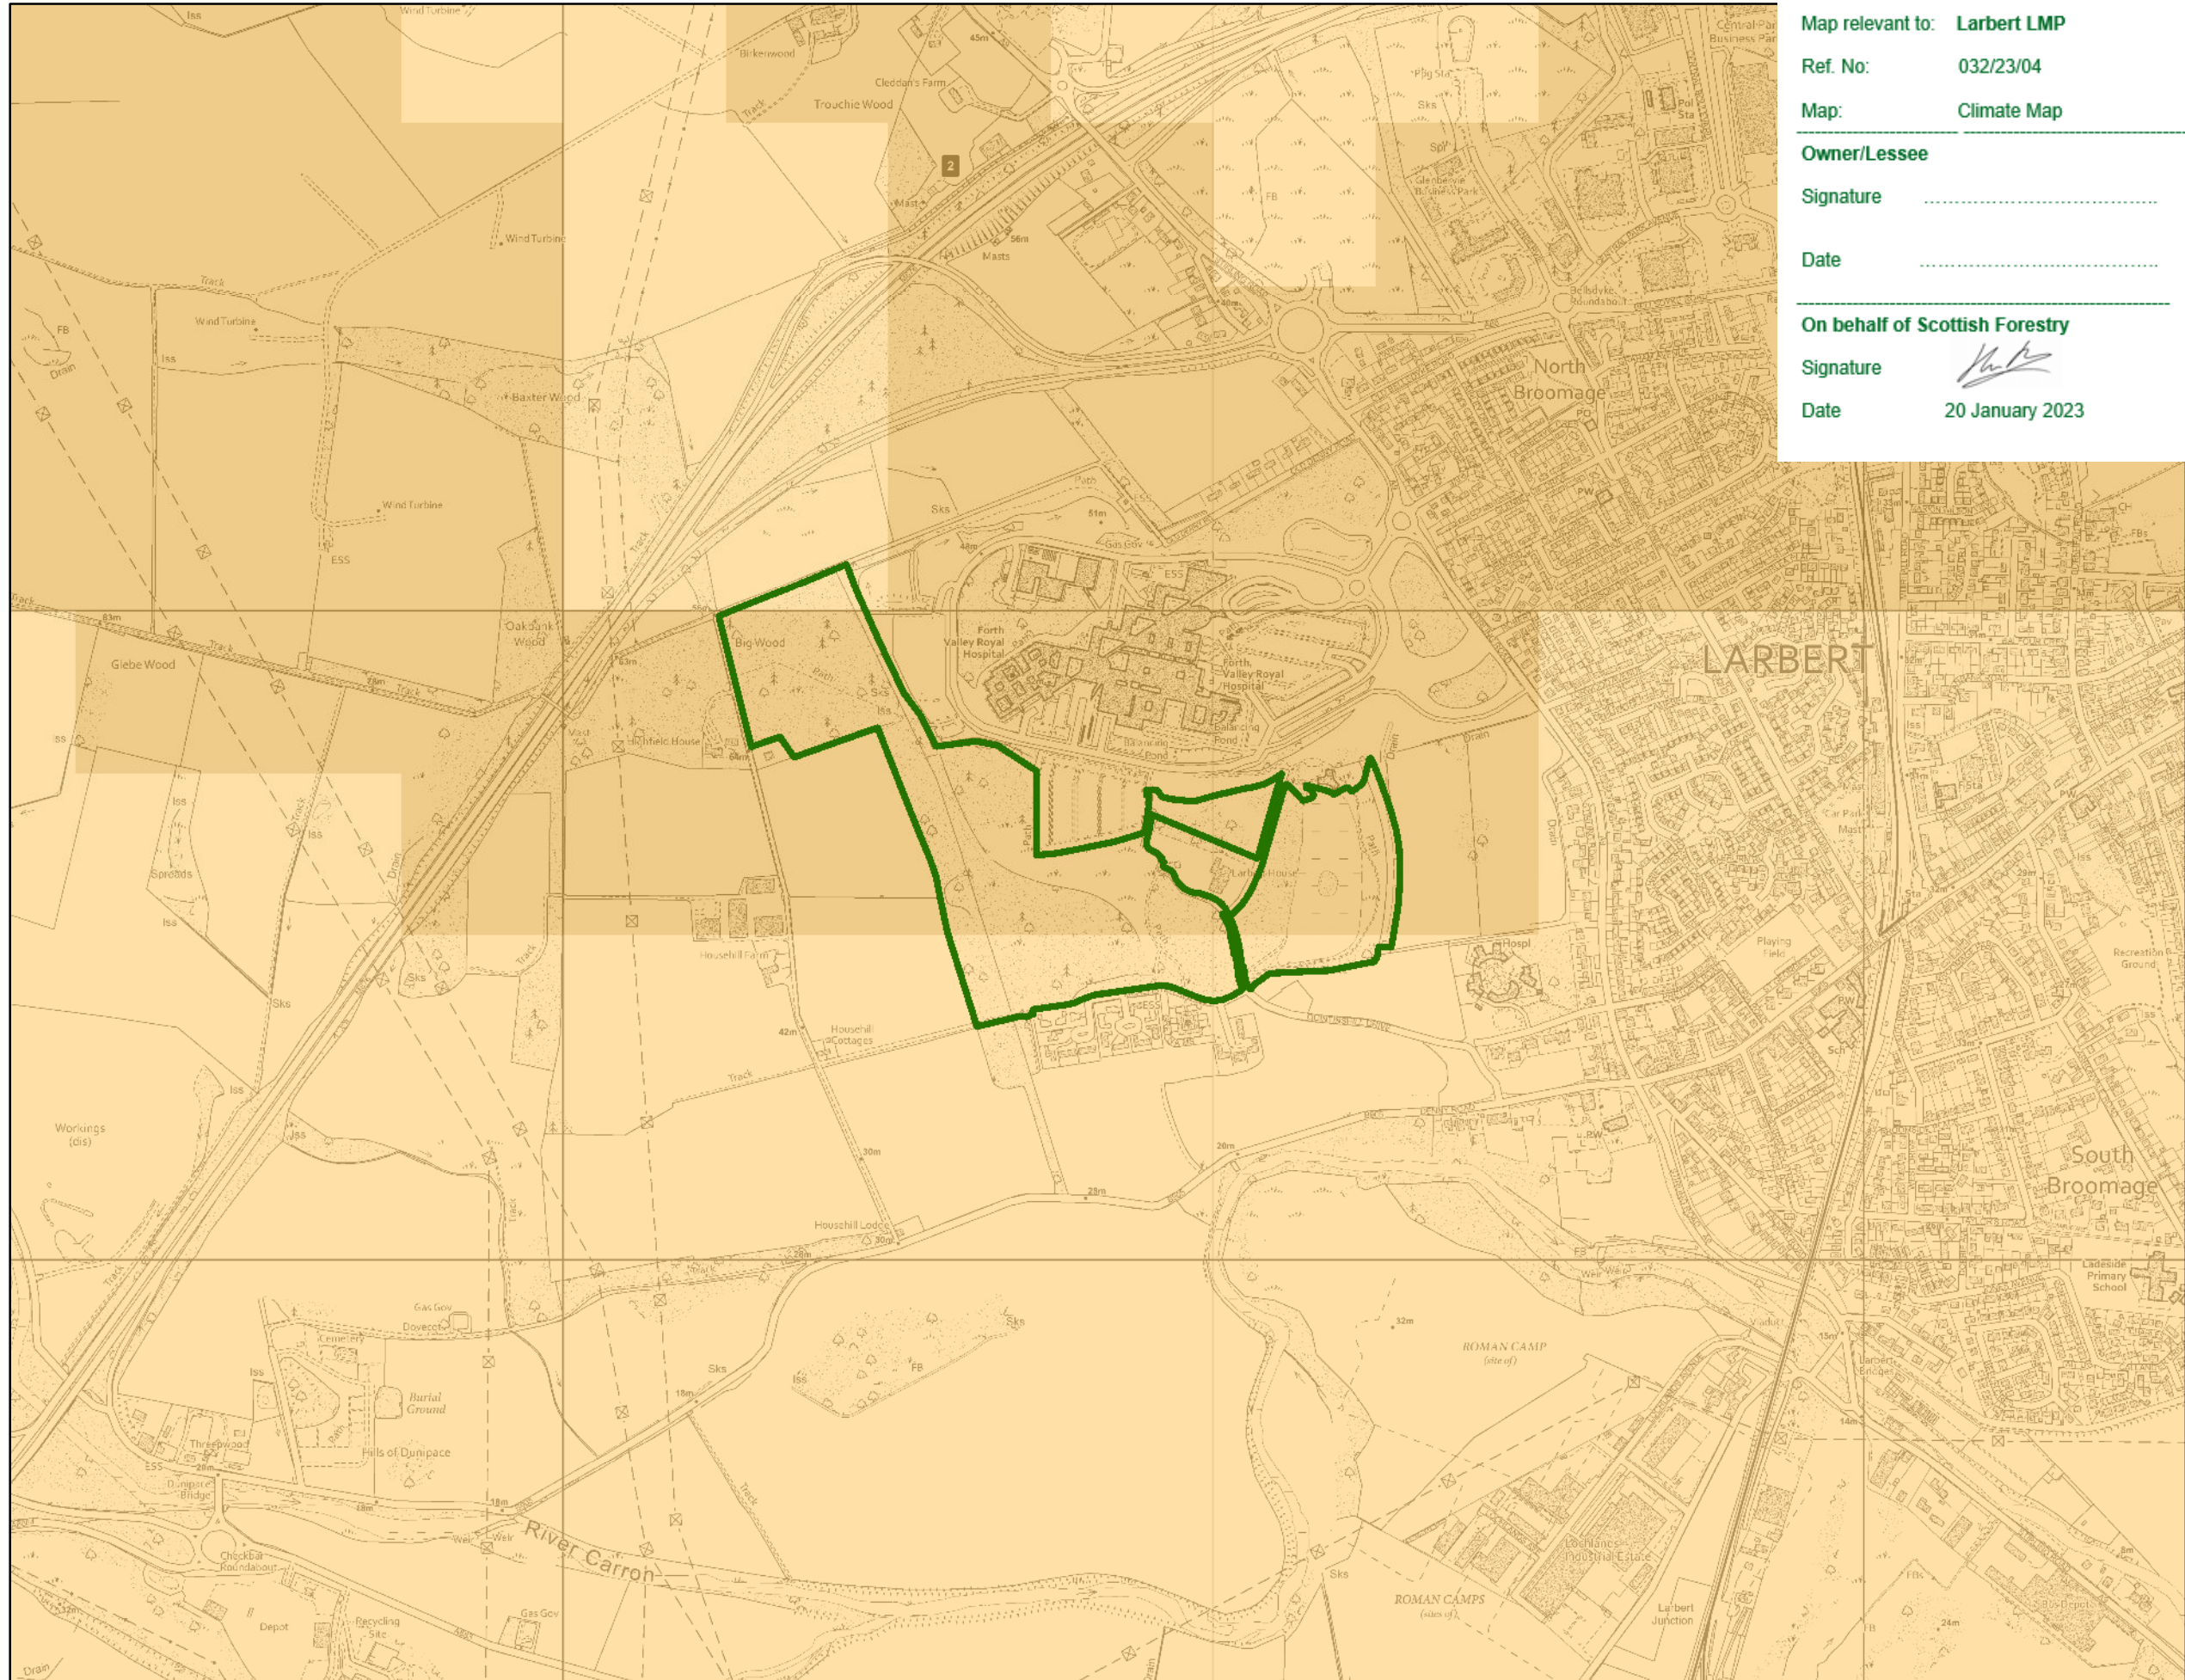

Larbert LMP Climate

Author: Sandy Davidson

Scale @ A3: 1:10,000

Date: 28/07/2022

Legend

Blocks

Climate Model (GB)

Warm, Moist,
Moderately Exposed

Warm, Moist,
Sheltered

Map relevant to: Larbert LMP

Ref. No: 032/23/04

Map: Climate Map

Owner/Lessee

Signature

Date

On behalf of Scottish Forestry

Signature 

Date 20 January 2023

0 0.0476.095 0.19 0.285 0.38 km

Reproduced by permission of Ordnance Survey on behalf of HMSO.
© Crown copyright and database right 2022. All rights reserved.
Ordnance Survey Licence number 100024925.
© Getmapping Plc and Bluesky International Limited 2022.