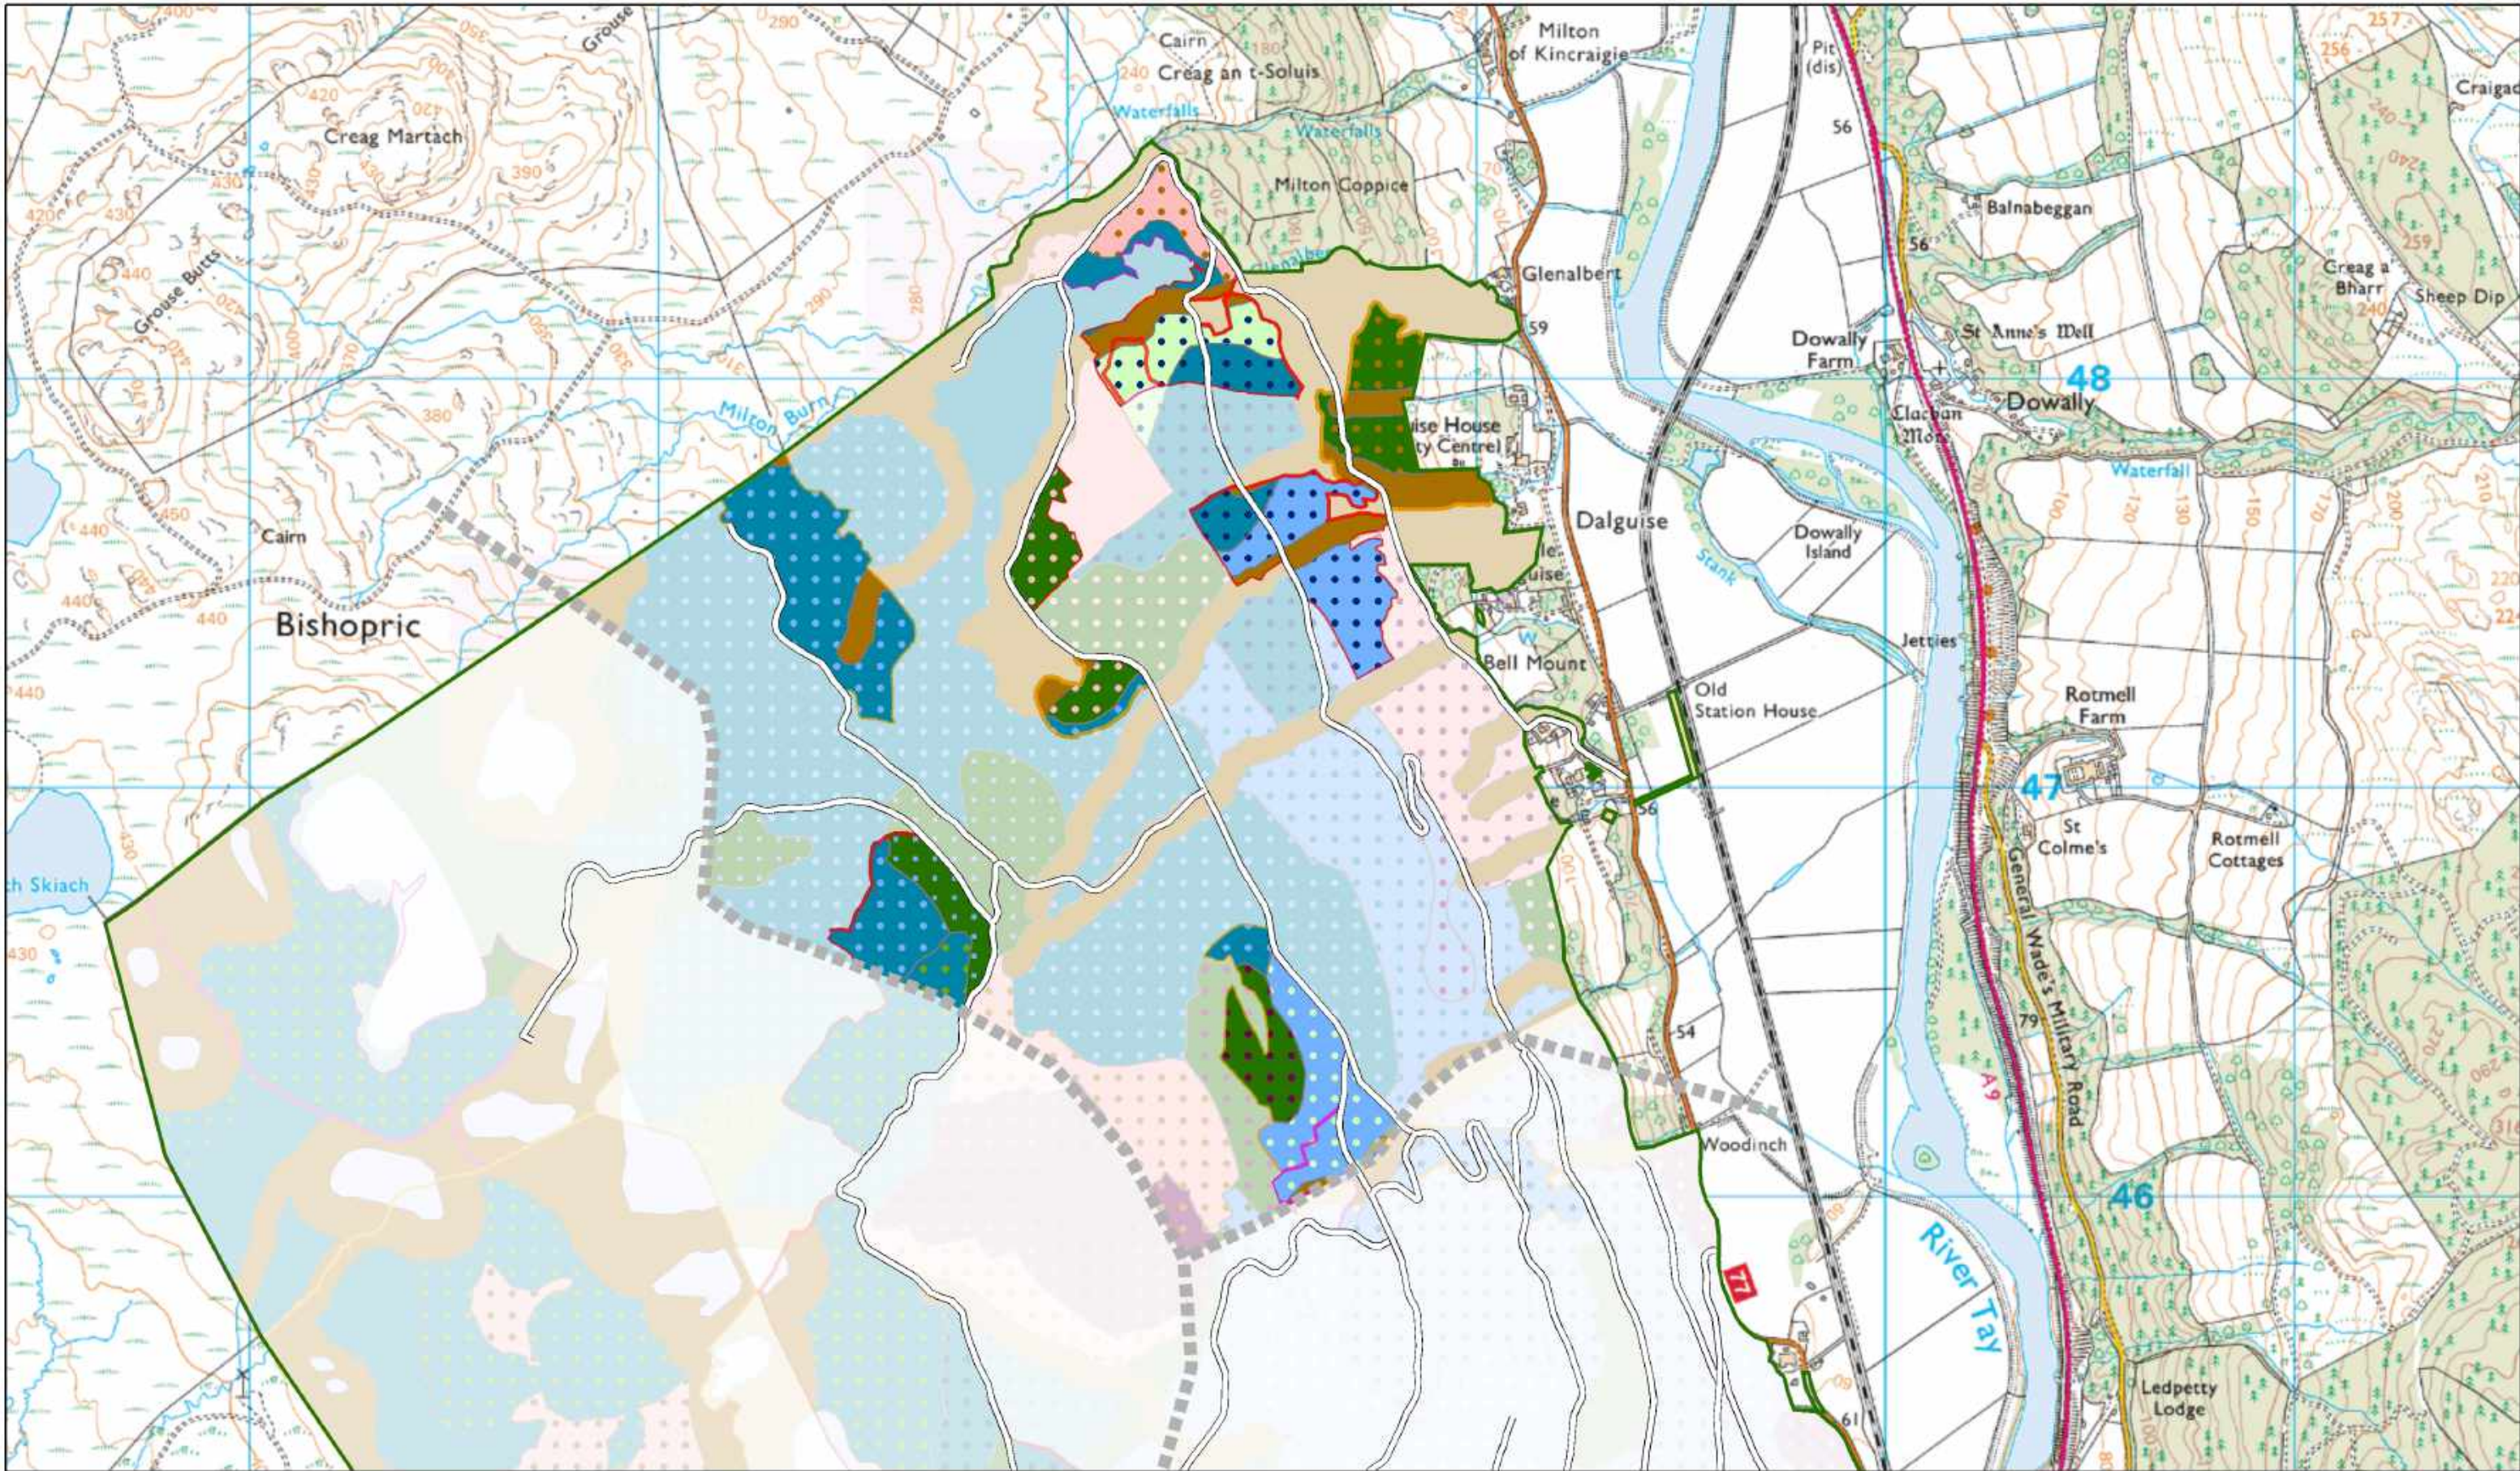

Forestry and Land Scotland
Coilltearachd agus Fearann Alba

Restock Coupes Dalguse

Author: U320933
Scale @ A3: 1:15,000
Date: 20/12/2019

Legend

1. ▬▬▬▬ Zone Boundary
   - ▬▬▬▬ Forest Roads
   - ▭ Blocks

 Sitka spruce (SS)	 Douglas fir (DF)
 Norway spruce (NS)	 Mixed/ other conifers (MC/OC)
 Lodgepole pine (LP)	 Birch (BI)
 Scots pine (SP)	 Oak (OK)
 Larch sp (EL/HL/LL)	 Ash (AH)
 Beech (BE)	 Mixed/ other broadleaves (MB/XB)
 Open land	

3. Species Mixture: Main colour = Dominant species
   Dots = Secondary species
   Sitka spruce with Birch shown here

Reproduced by permission of Ordnance Survey on behalf of HMSO.
© Crown copyright and database right [2019]. All rights reserved.
Ordnance Survey Licence number [100021242].
© Getmapping Plc and Bluesky International Limited 2019.

Scotland's National Forest Estate is responsibly managed to the UK Woodland Assurance Standard.