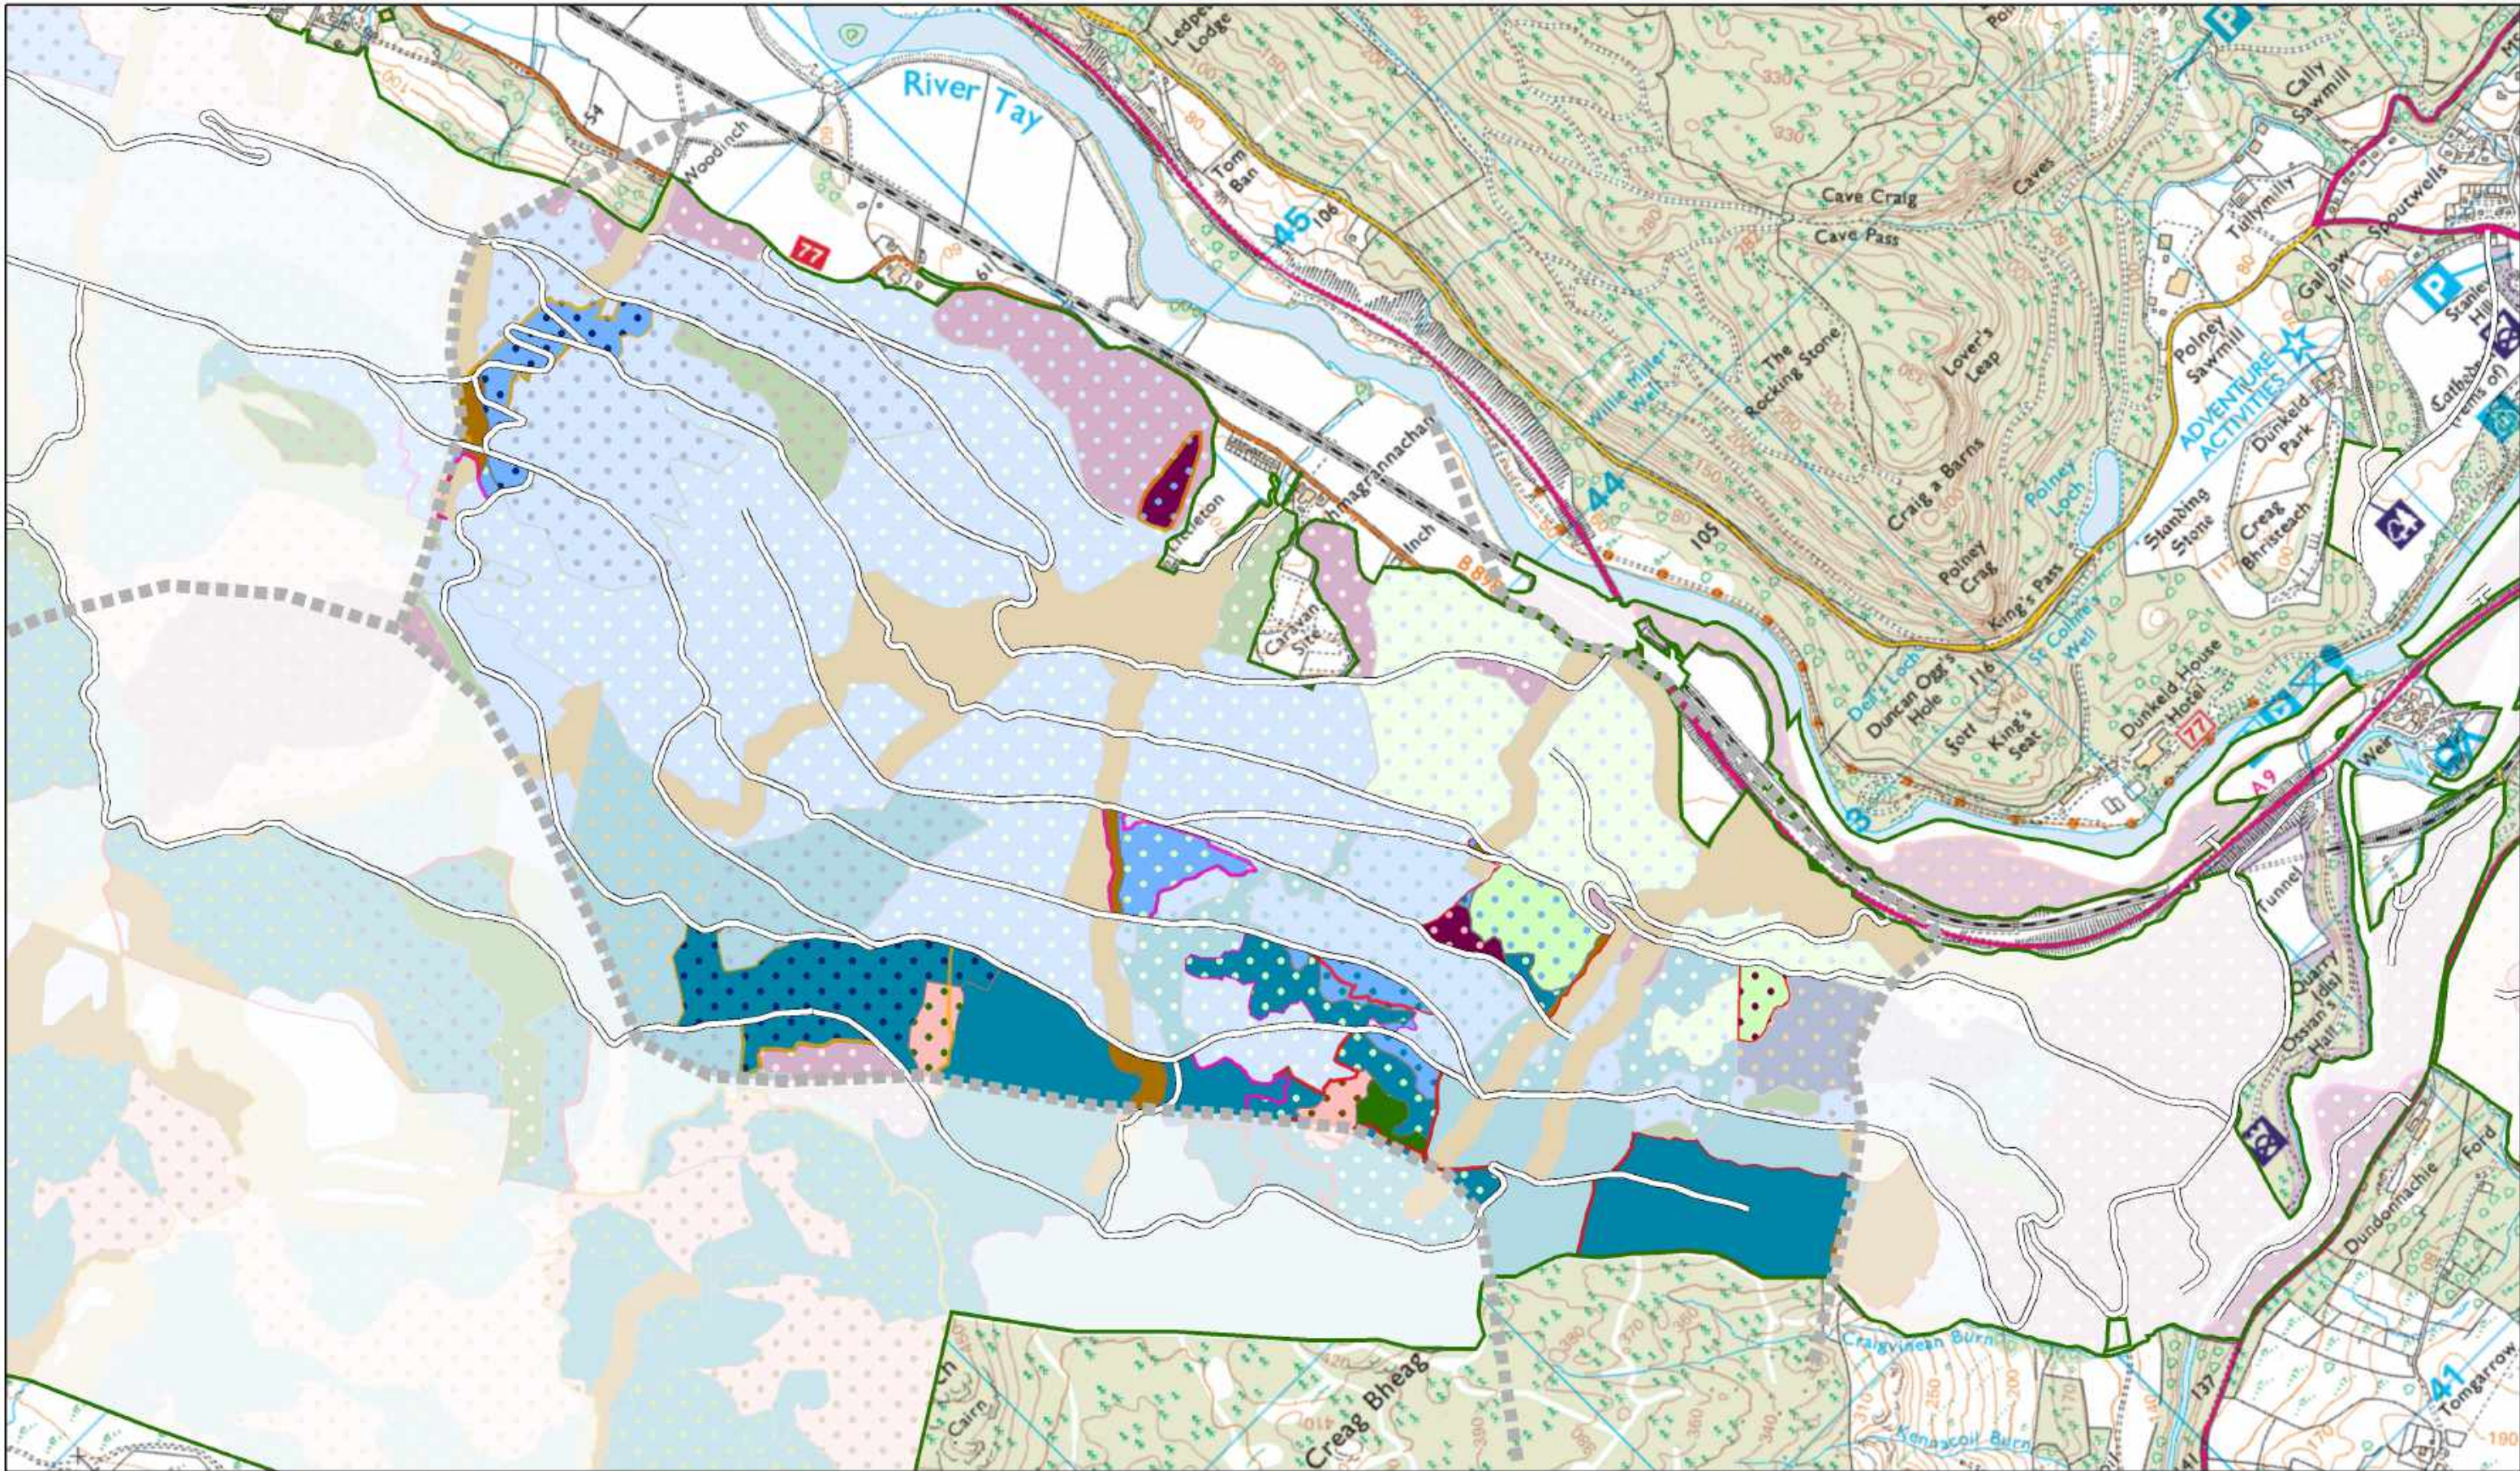

Restock Coupes Hermitage & Ladywell

Author: U320933
 Scale @ A3: 1:15,000
 Date: 20/12/2019

Legend

- ▬▬▬▬ Zone Boundary
- ▬▬▬▬ Forest Roads
- ▭ Blocks

 Sitka spruce (SS)	 Douglas fir (DF)
 Norway spruce (NS)	 Mixed/ other conifers (MC/OC)
 Lodgepole pine (LP)	 Birch (BI)
 Scots pine (SP)	 Oak (OK)
 Larch sp (EL/HL/LL)	 Ash (AH)
 Beech (BE)	 Mixed/ other broadleaves (MB/XB)
 Open land	

Species Mixture: Main colour = Dominant species
 Dots = Secondary species
 Sitka spruce with Birch shown here

Reproduced by permission of Ordnance Survey on behalf of HMSO.
 © Crown copyright and database right [2019]. All rights reserved.
 Ordnance Survey Licence number [100021242].
 © Getmapping Plc and Bluesky International Limited 2019.

Scotland's National Forest Estate is responsibly managed to the UK Woodland Assurance Standard.

Restock Coupes Dalmarnock & Inverwood

Author: U320933
 Scale @ A3: 1:15,000
 Date: 30/07/2020

Legend

-  Zone Boundary
-  Forest Roads
-  Blocks
-  Sitka spruce (SS)
-  Norway spruce (NS)
-  Lodgepole pine (LP)
-  Scots pine (SP)
-  Larch sp (EL/HU/LJ)
-  Beech (BE)
-  Open land
-  Species Mixture: Main colour = Dominant species
Dots = Secondary species
Sitka spruce with Birch shown here
-  Douglas fir (DF)
-  Mixed/ other conifers (MOC/C)
-  Birch (BI)
-  Oak (OK)
-  Ash (AH)
-  Mixed/ other broadleaves (MBO/B)

Legend

- ▬▬▬▬ Zone Boundary
 - ▬▬▬▬ Forest Roads
 - ▭ Blocks
 - ▨ Peat Restoration
 - Sitka spruce (SS)
 - Norway spruce (NS)
 - Lodgepole pine (LP)
 - Scots pine (SP)
 - Larch sp (EL/HL/L)
 - Beech (BE)
 - Open land
 - Douglas fir (DF)
 - Mixed/ other conifers (MC/OC)
 - Birch (BI)
 - Oak (OK)
 - Ash (AH)
 - Mixed/ other broadleaves (MB/XB)
- Species Mixture: Main colour = Dominant species
 Dots = Secondary species
 Sitka spruce with Birch shown here