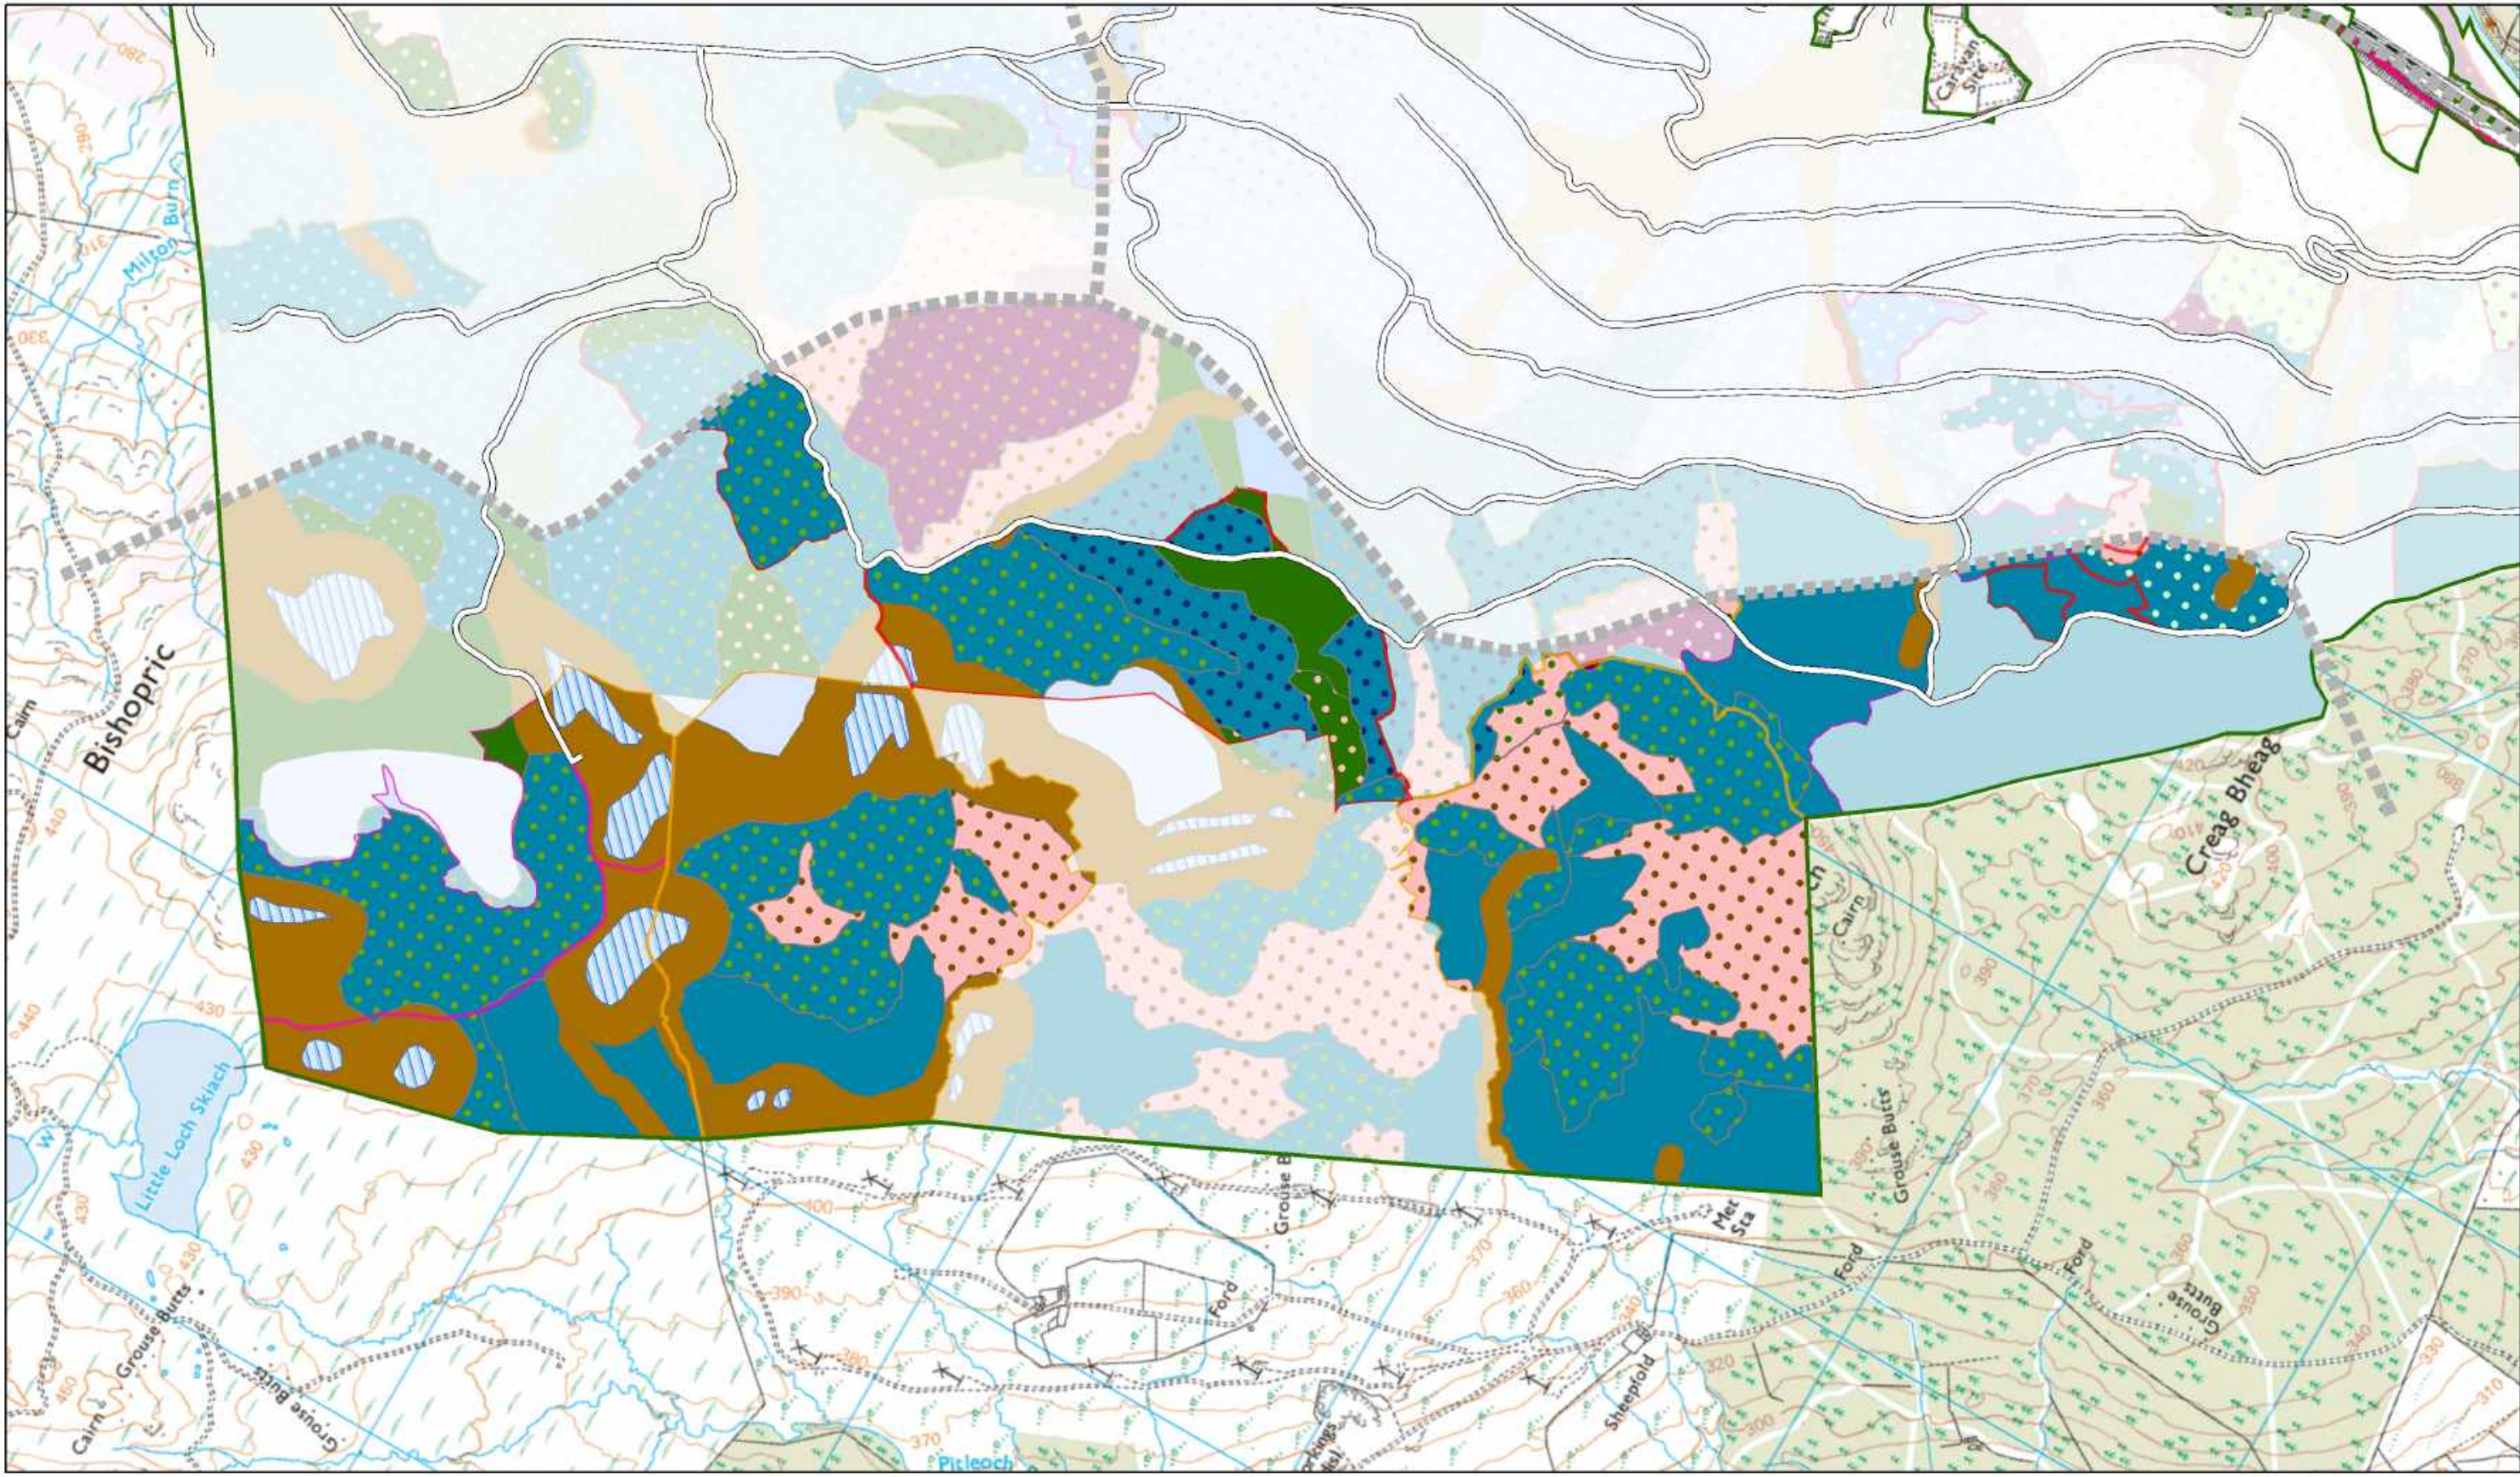

Forestry and Land Scotland
Coilltearachd agus Fearann Alba

Restock Coupes
Creag Dhubh & Elrick More

Author: U320933
Scale @ A3: 1:15,000
Date: 30/07/2020

Legend

1. ▬▬▬▬ Zone Boundary
   - ▬▬▬▬ Forest Roads
   - ▭ Blocks
   - ▨ Peat Restoration
   - Sitka spruce (SS)
   - Norway spruce (NS)
   - Lodgepole pine (LP)
   - Scots pine (SP)
   - Larch sp (EL/HL/L)
   - Beech (BE)
   - Open land
   - Douglas fir (DF)
   - Mixed/ other conifers (MC/OC)
   - Birch (BI)
   - Oak (OK)
   - Ash (AH)
   - Mixed/ other broadleaves (MB/XB)
2. Species Mixture: Main colour = Dominant species
   Dots = Secondary species
   Sitka spruce with Birch shown here

Reproduced by permission of Ordnance Survey on behalf of HMSO.
© Crown copyright and database right [2020]. All rights reserved.
Ordnance Survey Licence number [100021242].
© Getmapping Plc and Bluesky International Limited 2020.

Scotland's National Forest Estate is responsibly managed to the UK Woodland Assurance Standard.