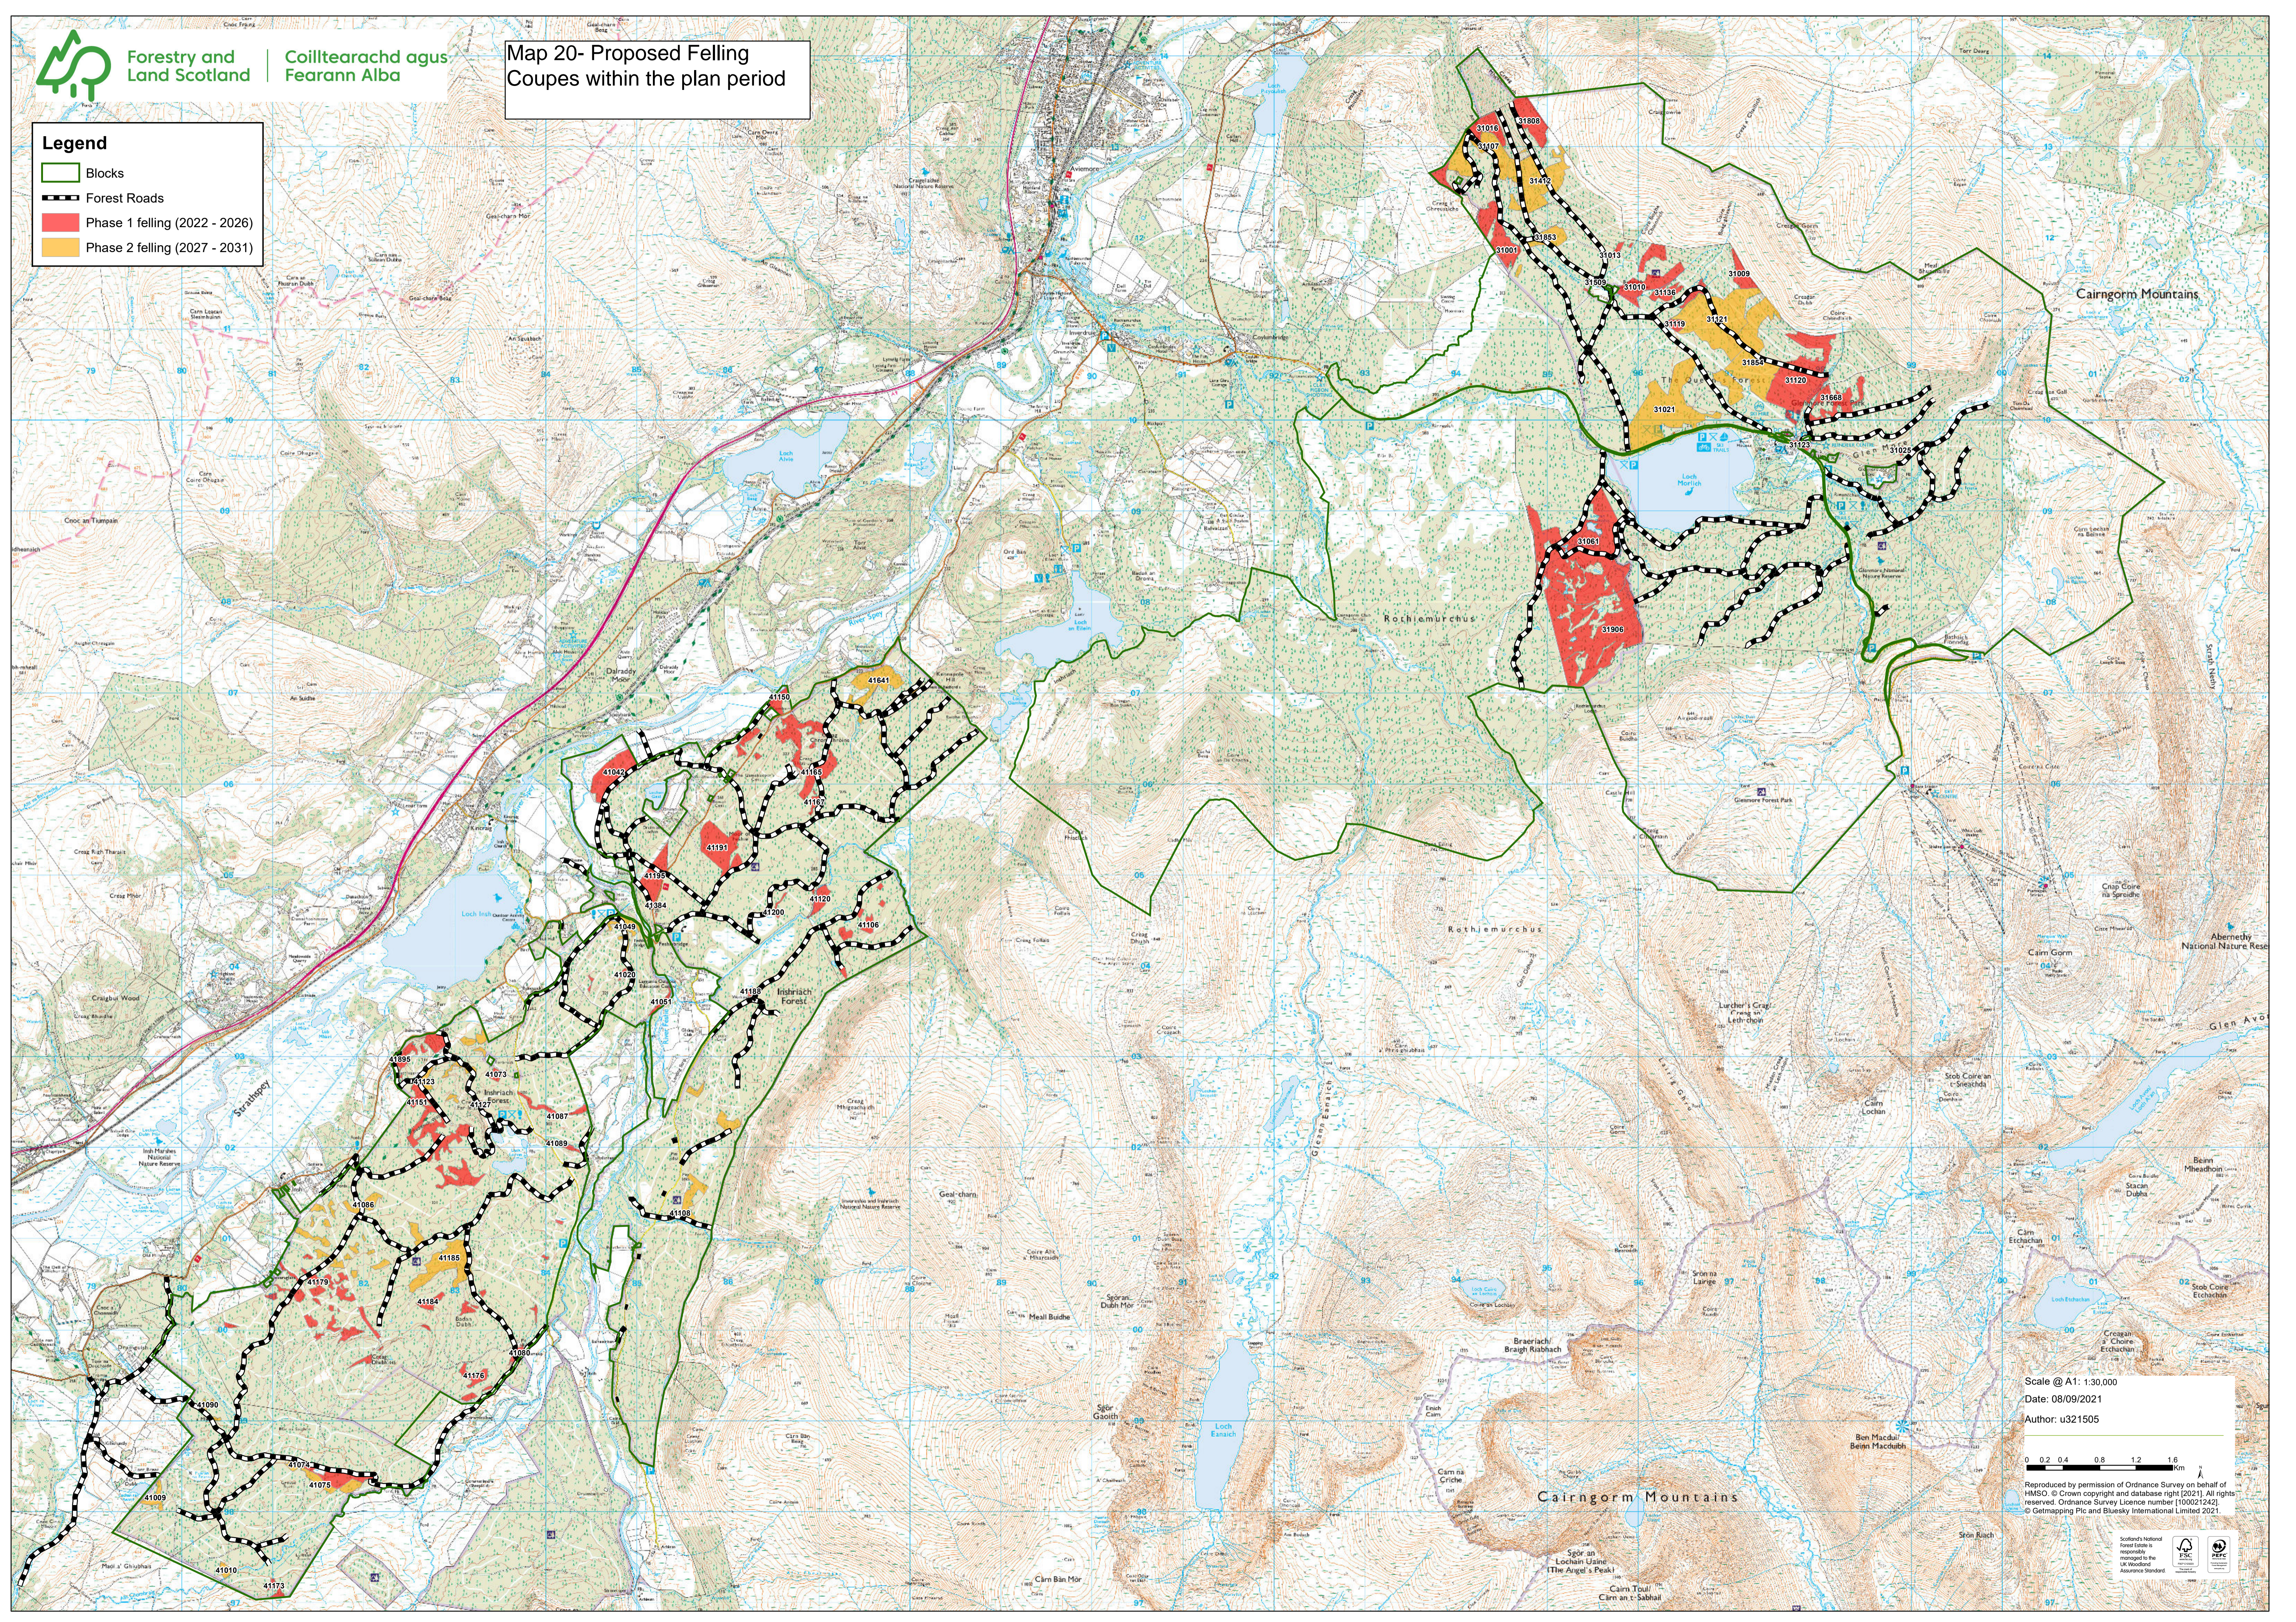

Map 20- Proposed Felling Coupes within the plan period

Legend

- Blocks
- Forest Roads
- Phase 1 felling (2022 - 2026)
- Phase 2 felling (2027 - 2031)

Scale @ A1: 1:30,000
Date: 08/09/2021
Author: u321505