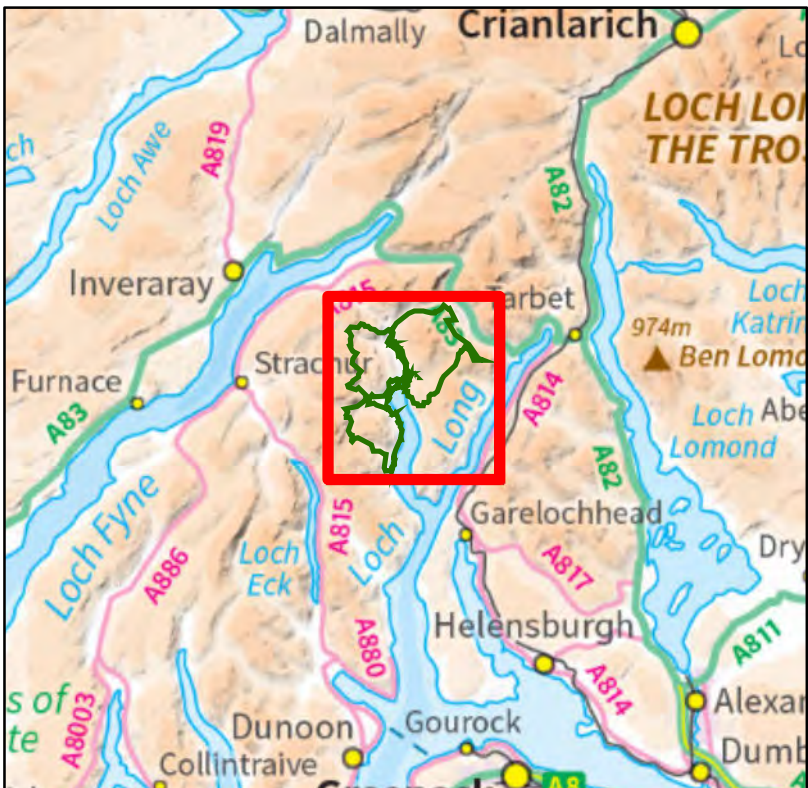

© Crown Copyright and database right 2024.
 Ordnance Survey Licence number 100021242.
 © Getmapping Plc and Bluesky International Limited 2024.

Legend

Viewpoint Location

- Ben Donich Summit
- Gleann Mor
- Lochgoilhead Car Park
- Strath Gail
- The Steeple

Field of View

Loch Gail Forest

M01 Location and Viewpoints

Scale @ A3: 1:40,000

Author: Jamie.Howie

Date: 29/10/2024

Scotland's National Forest Estate is responsibly managed to the UK Woodland Assurance Standard.