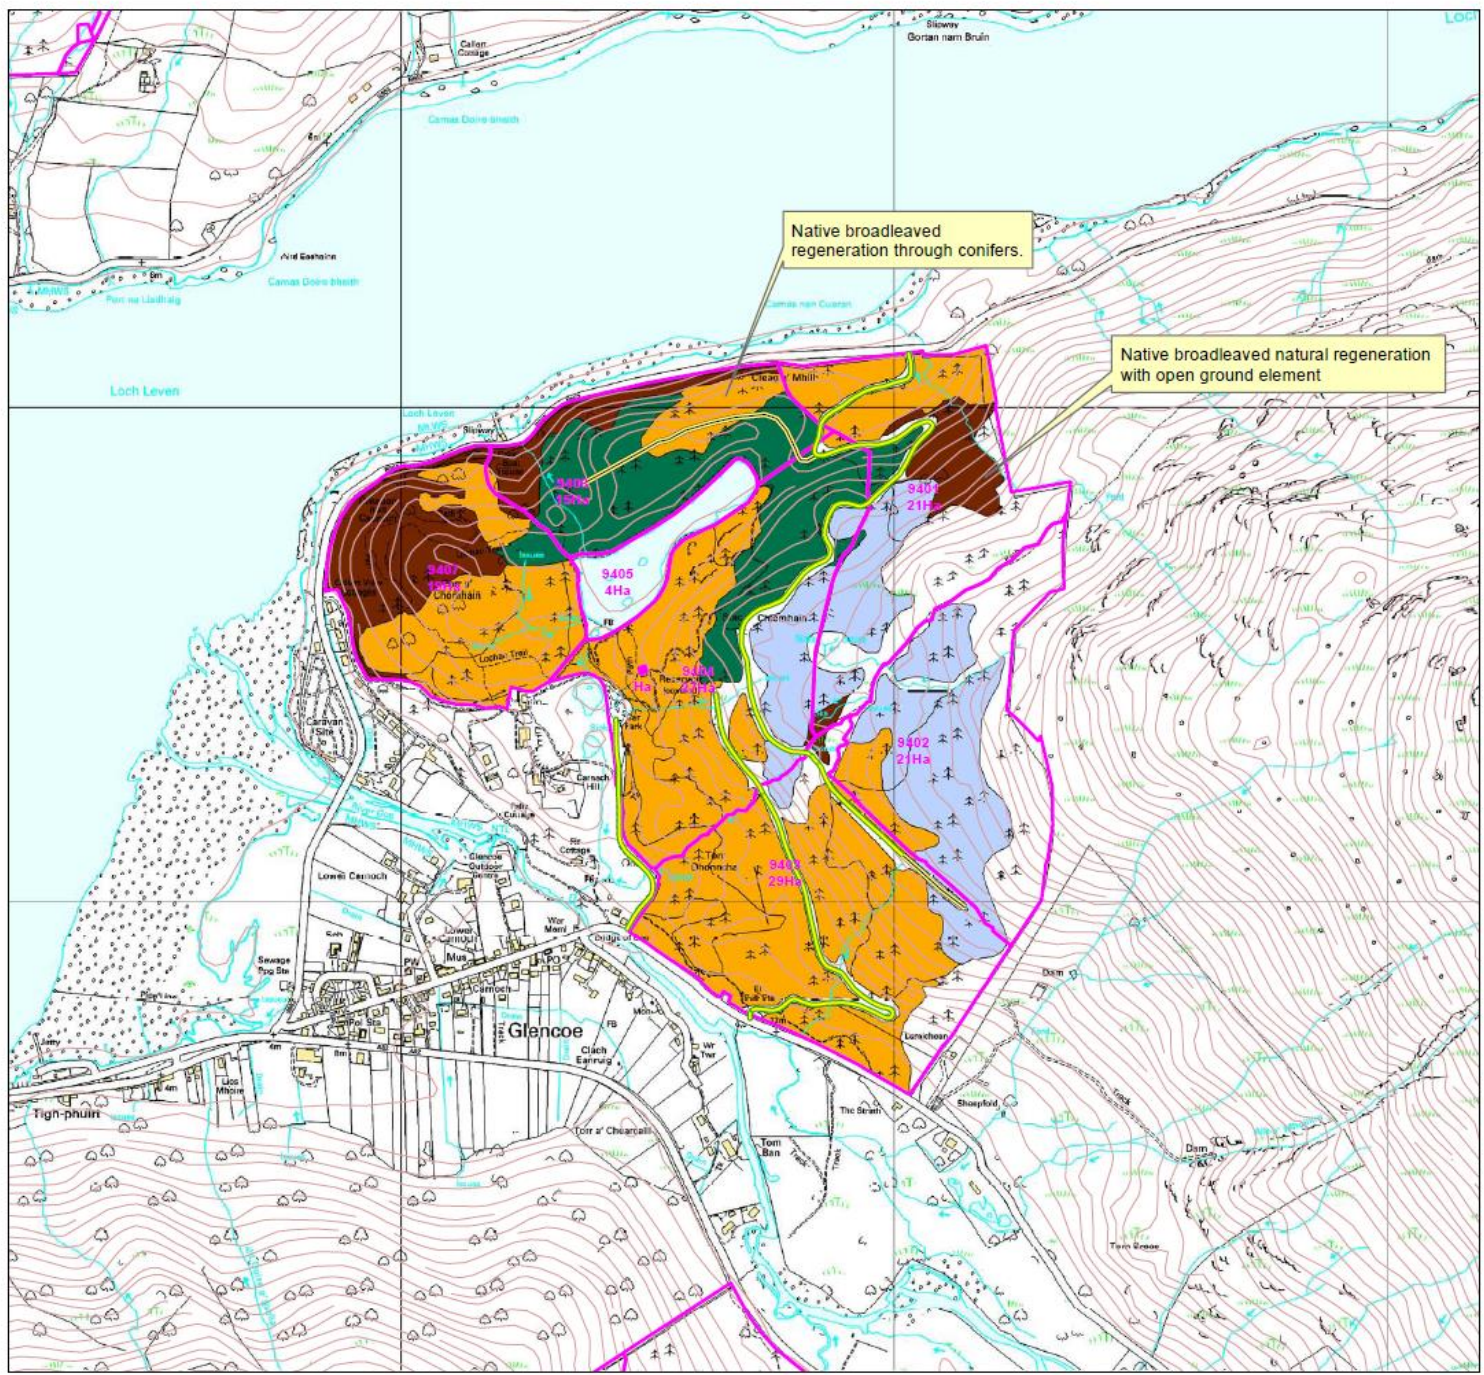

Lochaber Forest District

Glencoe Forest Design Plan

Map 9: Future Forests. Primary Restock/Regeneration Species

Scale: 1:10,000 @ A3

March 2012

Legend

-  Existing FC Roads
-  Indicative Proposed New Road
-  Compartments
-  Scots pine
-  Spruces
-  Mixed Conifers
-  Mixed broadleaves