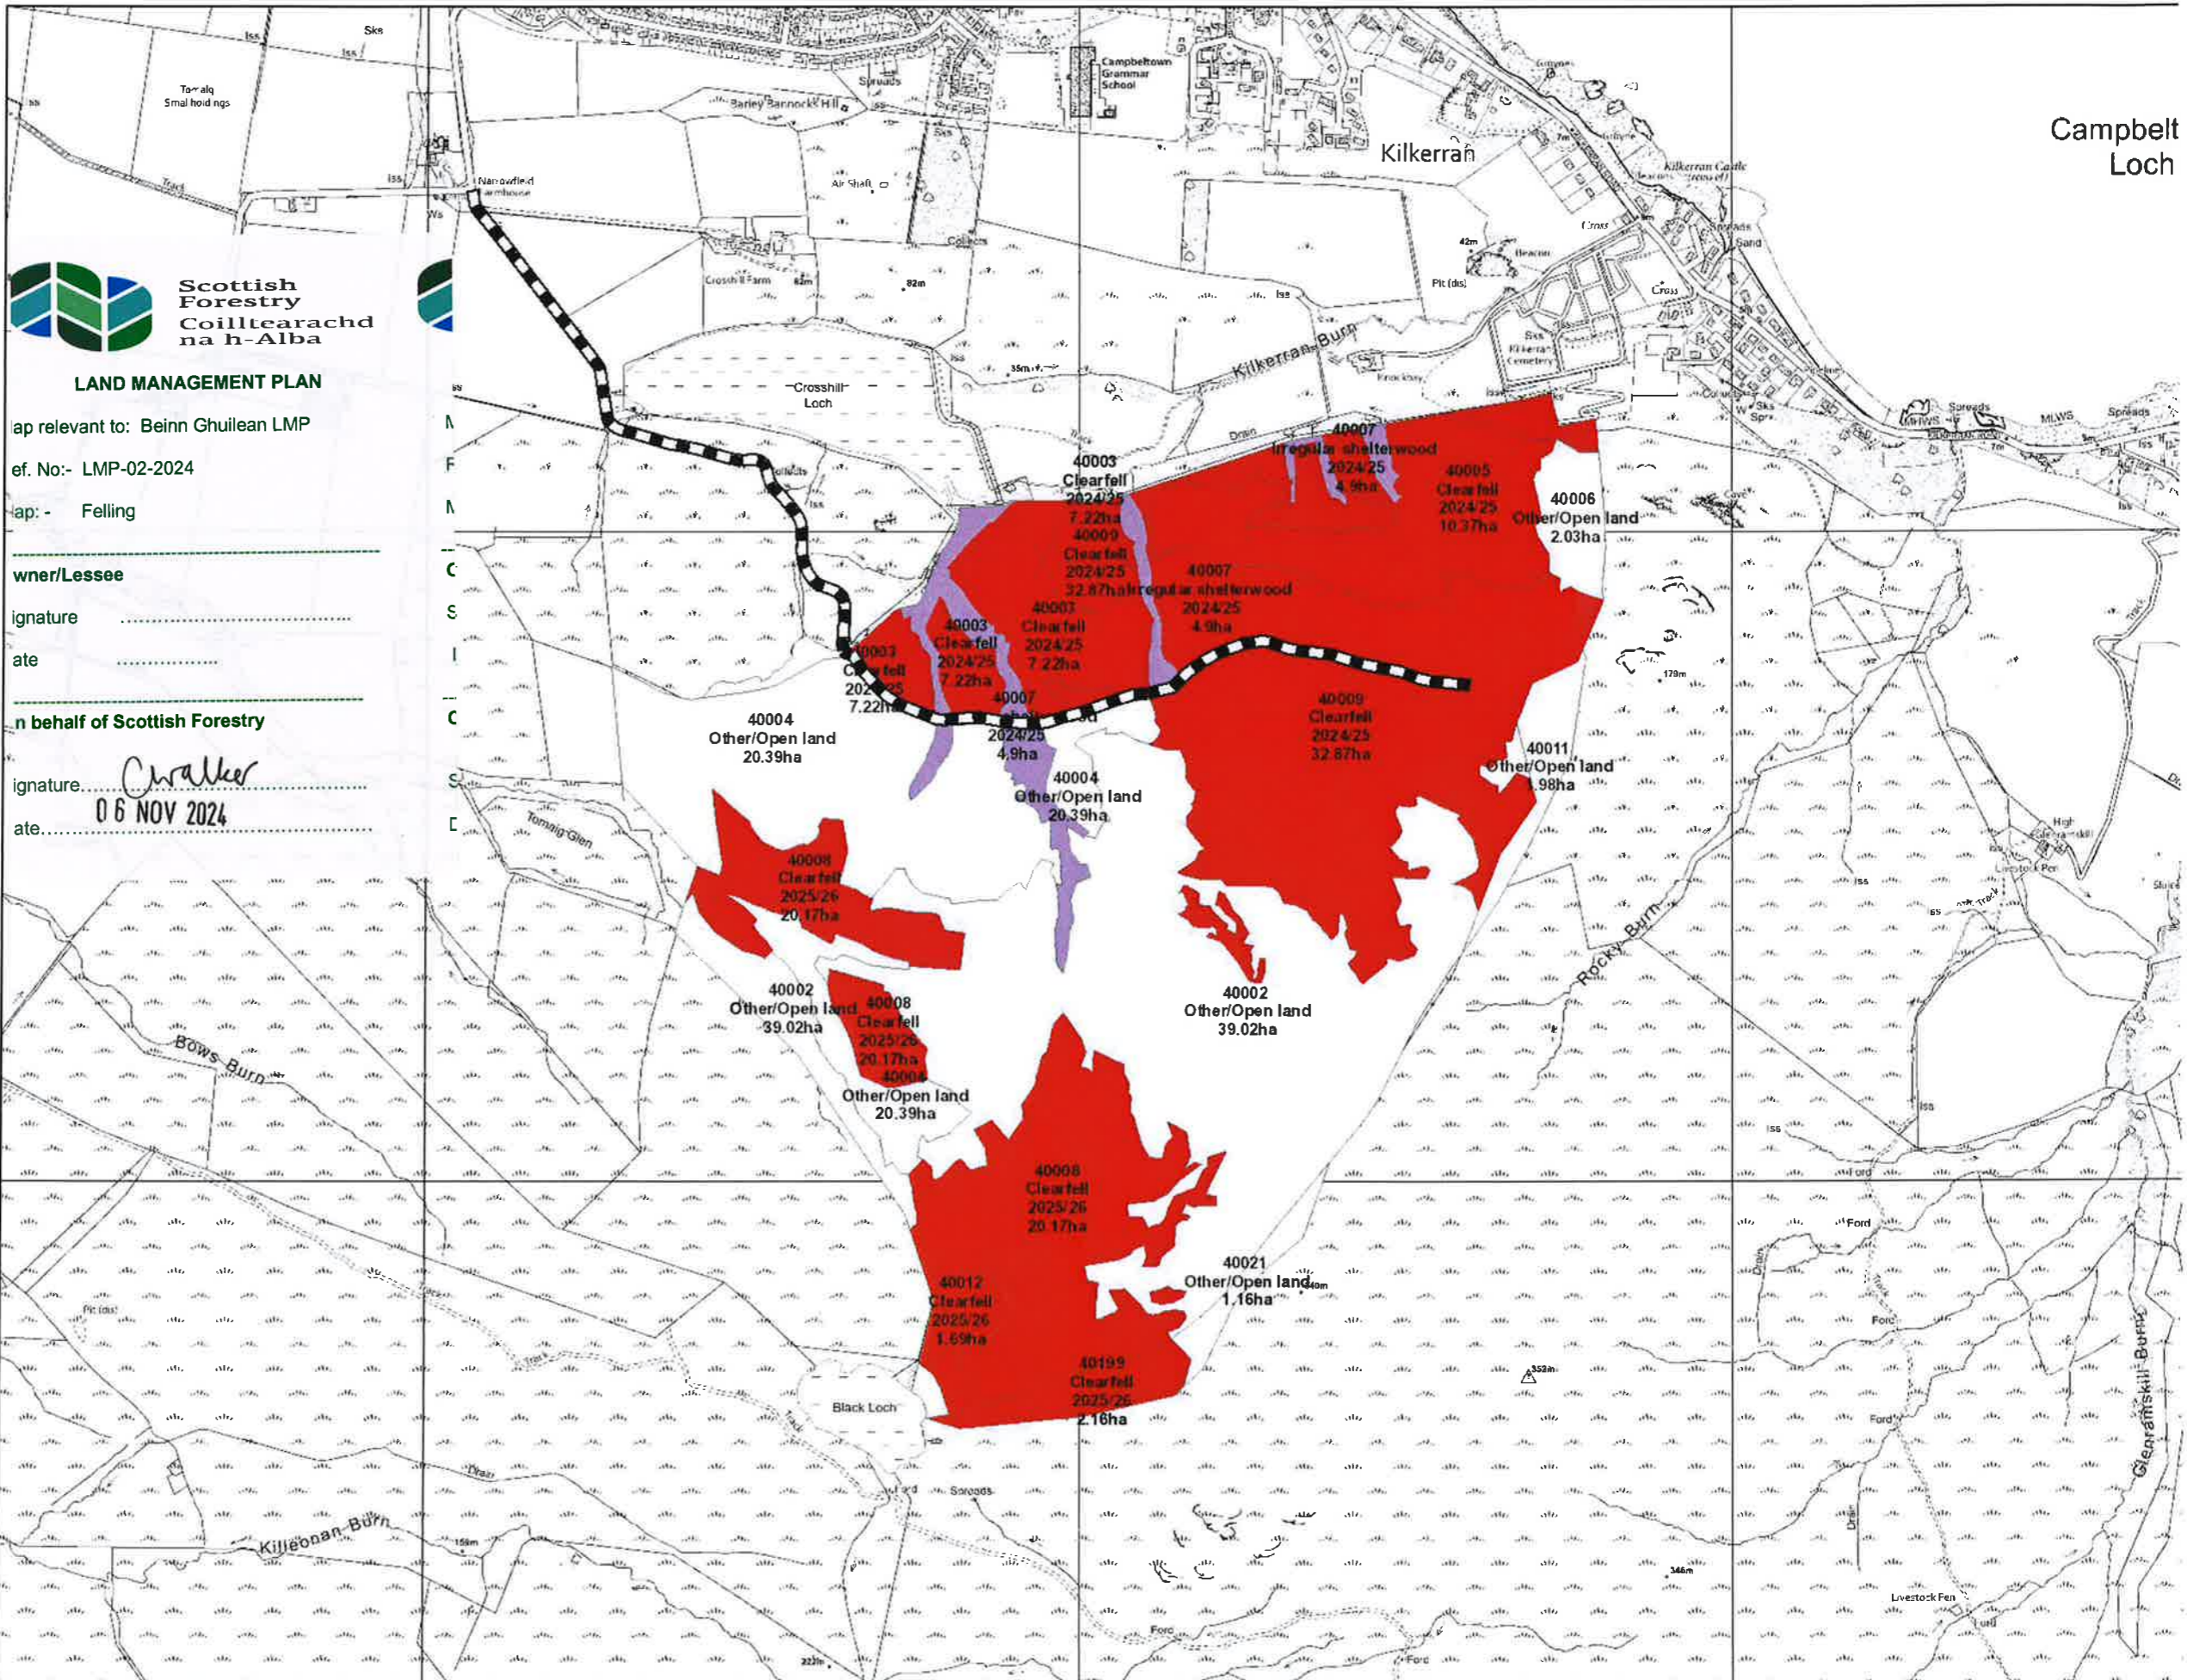

Map 5.1 Management Map

Author: Roger Wilson
Scale @ A3: 1:10,000
Date: 21/11/2023

Legend

- Forest Roads
Scenario Management Coupes (Felling Year)
Felled or fell year requires review (before current year)
Phase 1 felling (2024 - 2028)
Phase 2 felling (2029 - 2033)
Phase 3 felling (2034 - 2038)
Phase 4 felling (2039 - 2043)
Phase 5 felling (2044 - 2048)
Phase 6 felling (2049 - 2053)
Phase 7 felling (2054 - 2058)
After 2058
Long Term Retention (Fell after Phase 3)
Natural Reserve
Minimum Intervention
Coppice
Low Impact Silviculture
Open
Missing Data

LAND MANAGEMENT PLAN

Map relevant to: Beinn Ghulean LMP
Ref. No:- LMP-02-2024
Map:- Felling
Owner/Lessee
Signature
Date
On behalf of Scottish Forestry
Signature: Walker
Date: 06 NOV 2024

Reproduced by permission of Ordnance Survey on behalf of HMSO
© Crown copyright and database right 2023. All rights reserved.
Ordnance Survey Licence number 100024925
© Getmapping Plc and Bluesky International Limited 2023