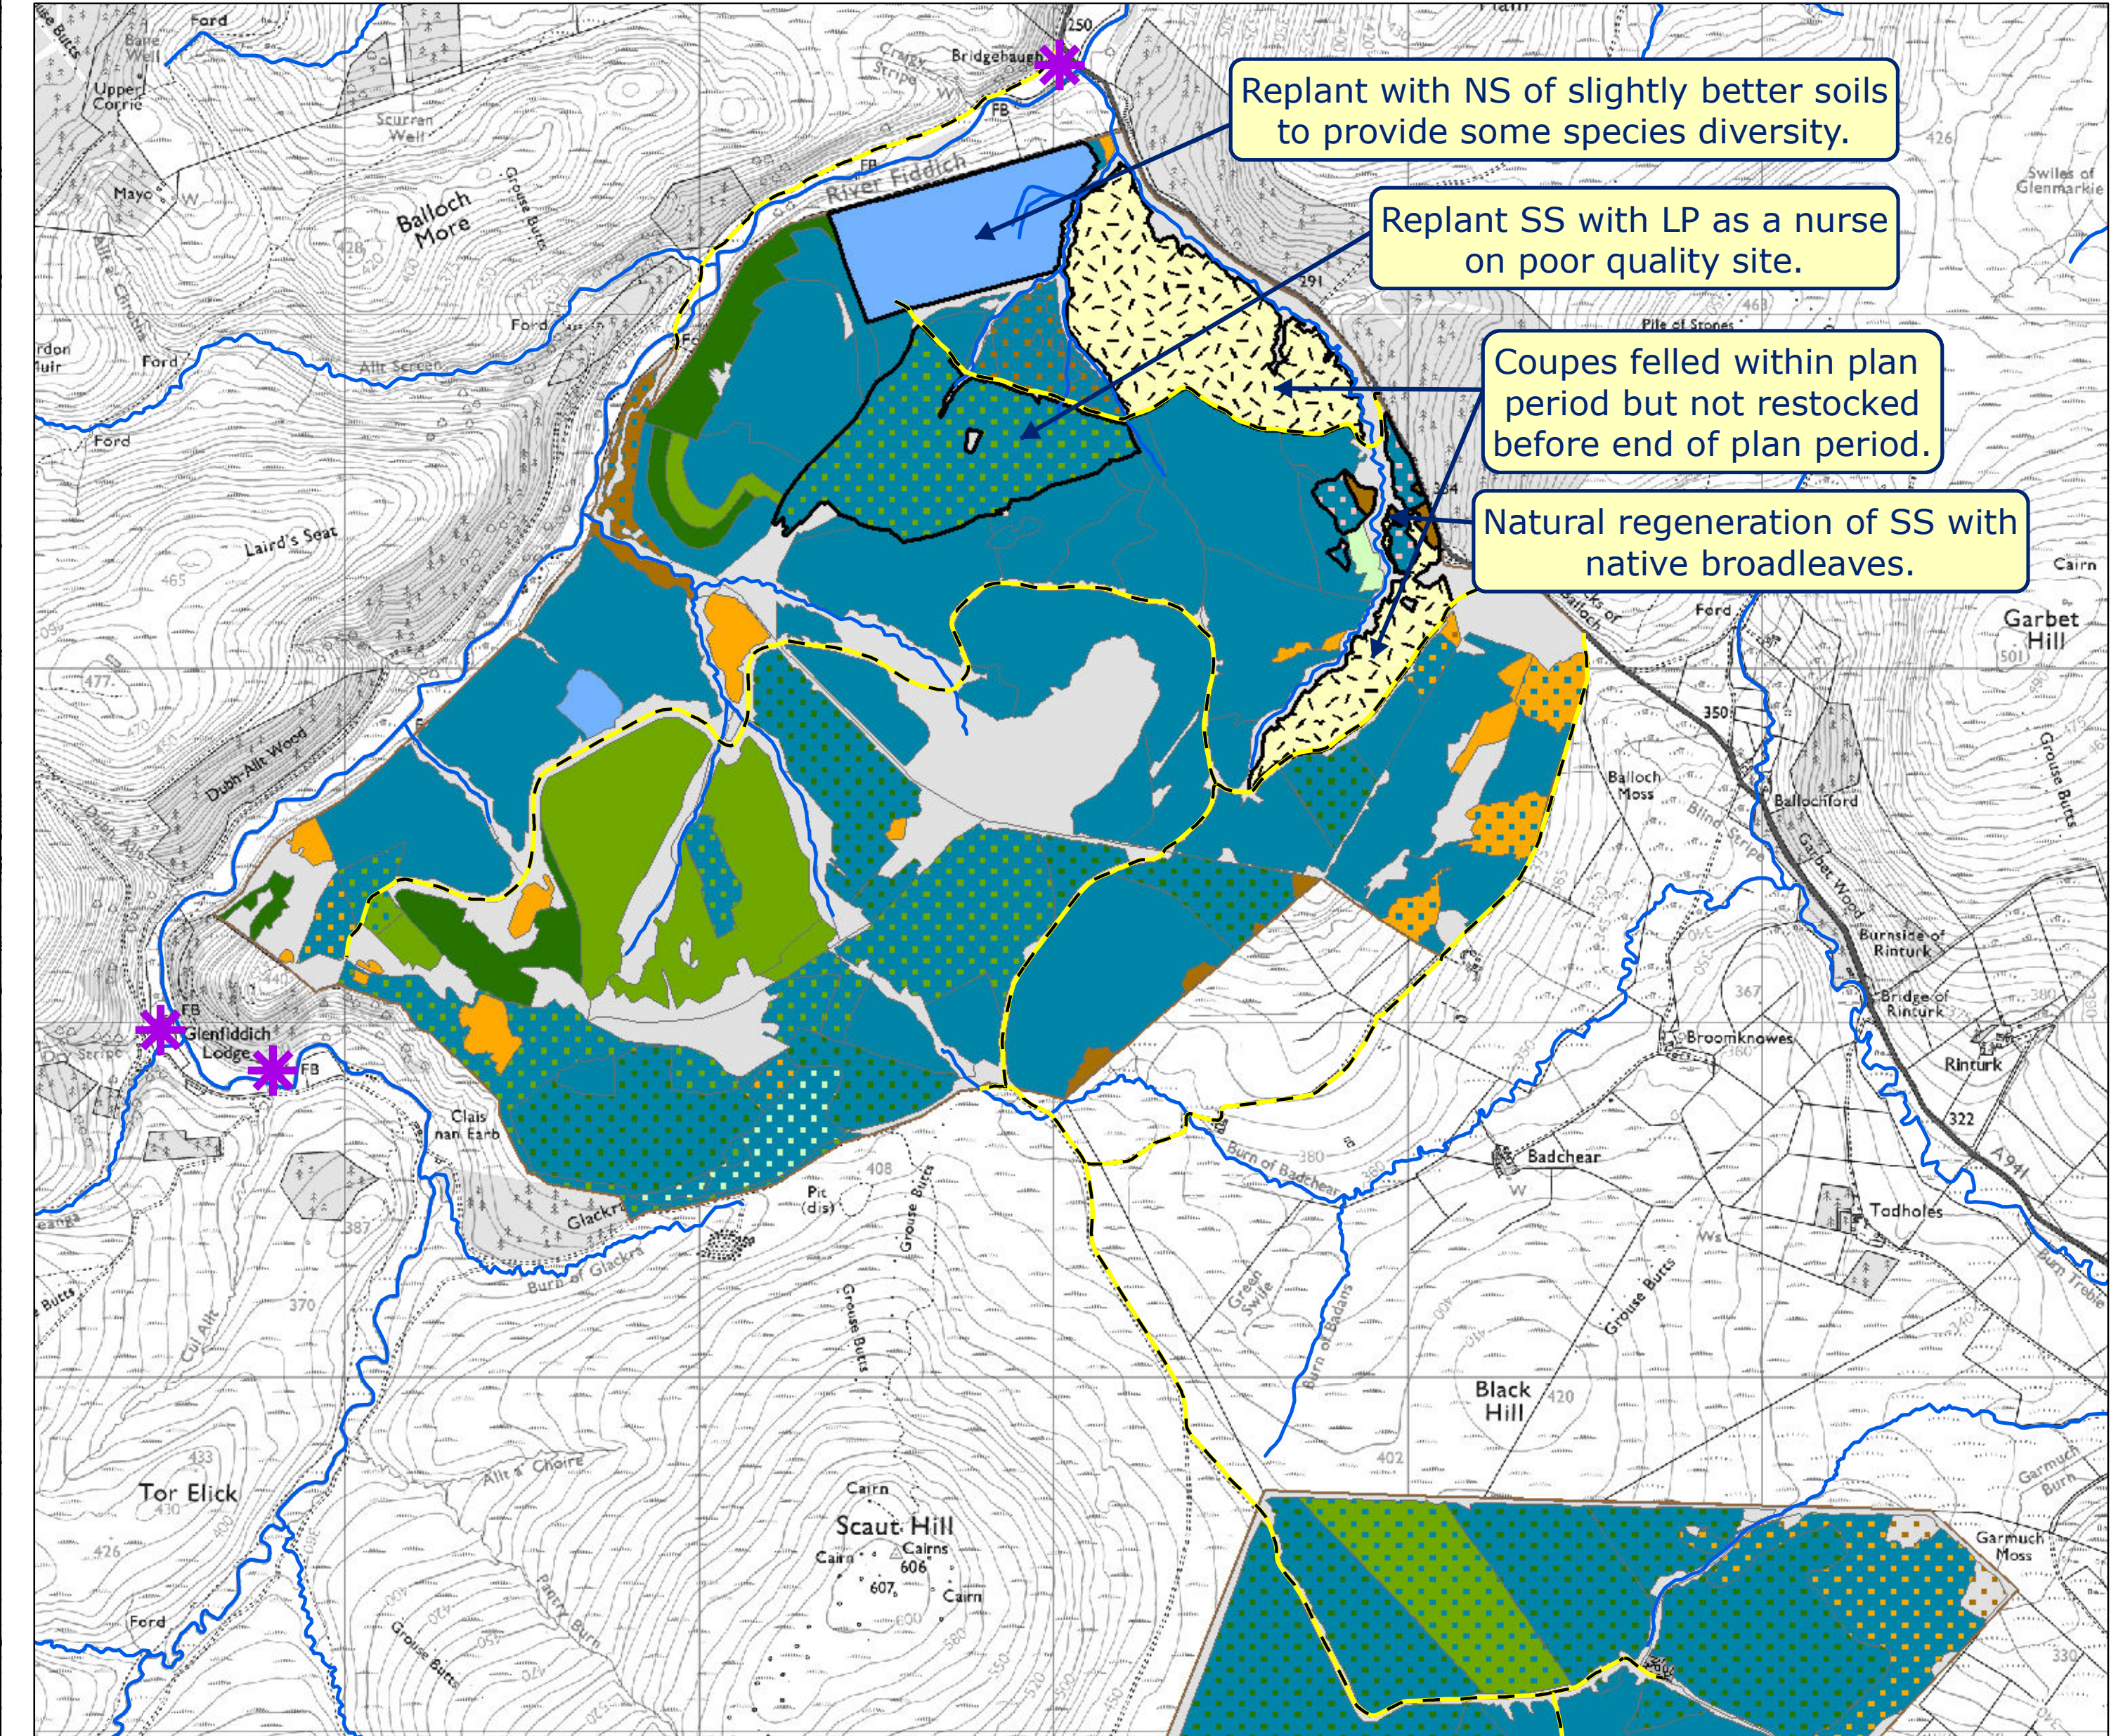

Reproduced by permission of Ordnance Survey on behalf of HMSO. © Crown copyright and database right [2016]. All rights reserved. Ordnance Survey Licence number [100021242]

Moray & Aberdeenshire Forest District
Glenfiddich forest
Map 7 Future habitats and species
O.S. Grid Ref NJ 222 302
Date January 2016
Scale: 1:15,000 @A2