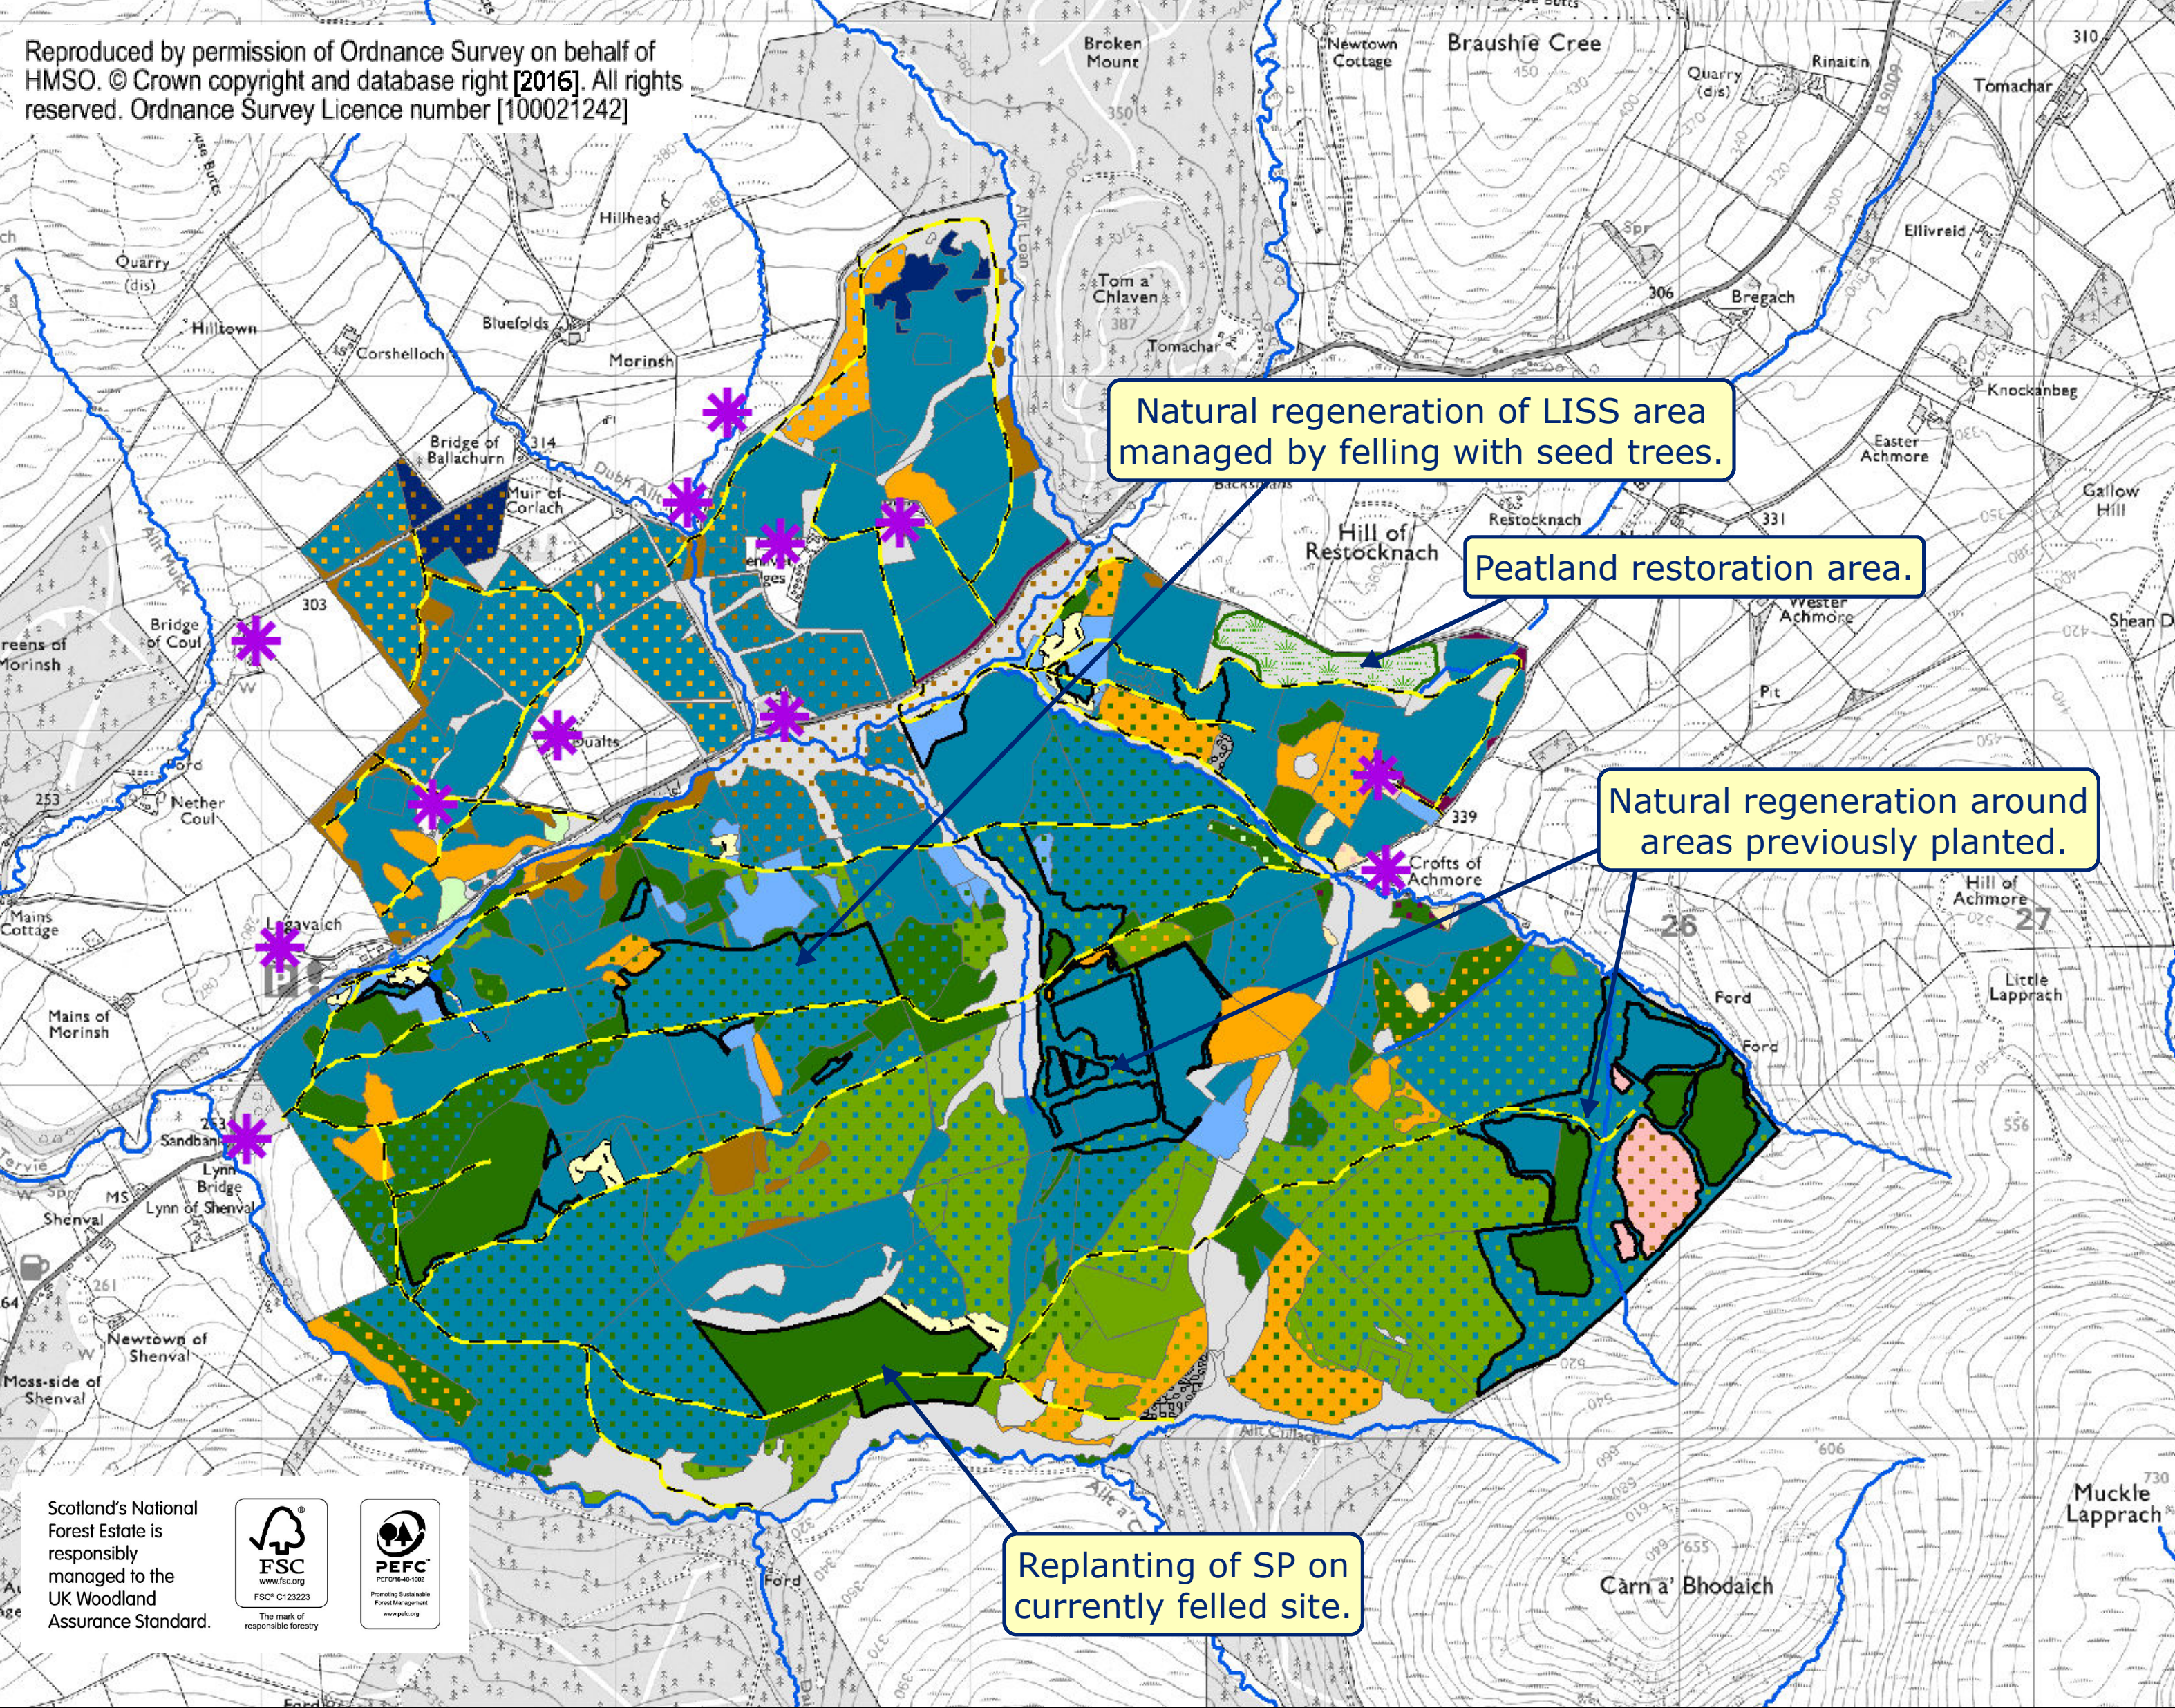

Reproduced by permission of Ordnance Survey on behalf of HMSO. © Crown copyright and database right [2016]. All rights reserved. Ordnance Survey Licence number [100021242]

Moray & Aberdeenshire Forest District
Glenfiddich forest
Map 7 Future habitats and species
O.S. Grid Ref NJ 222 302
Date January 2016
Scale: 1:15,000 @A2