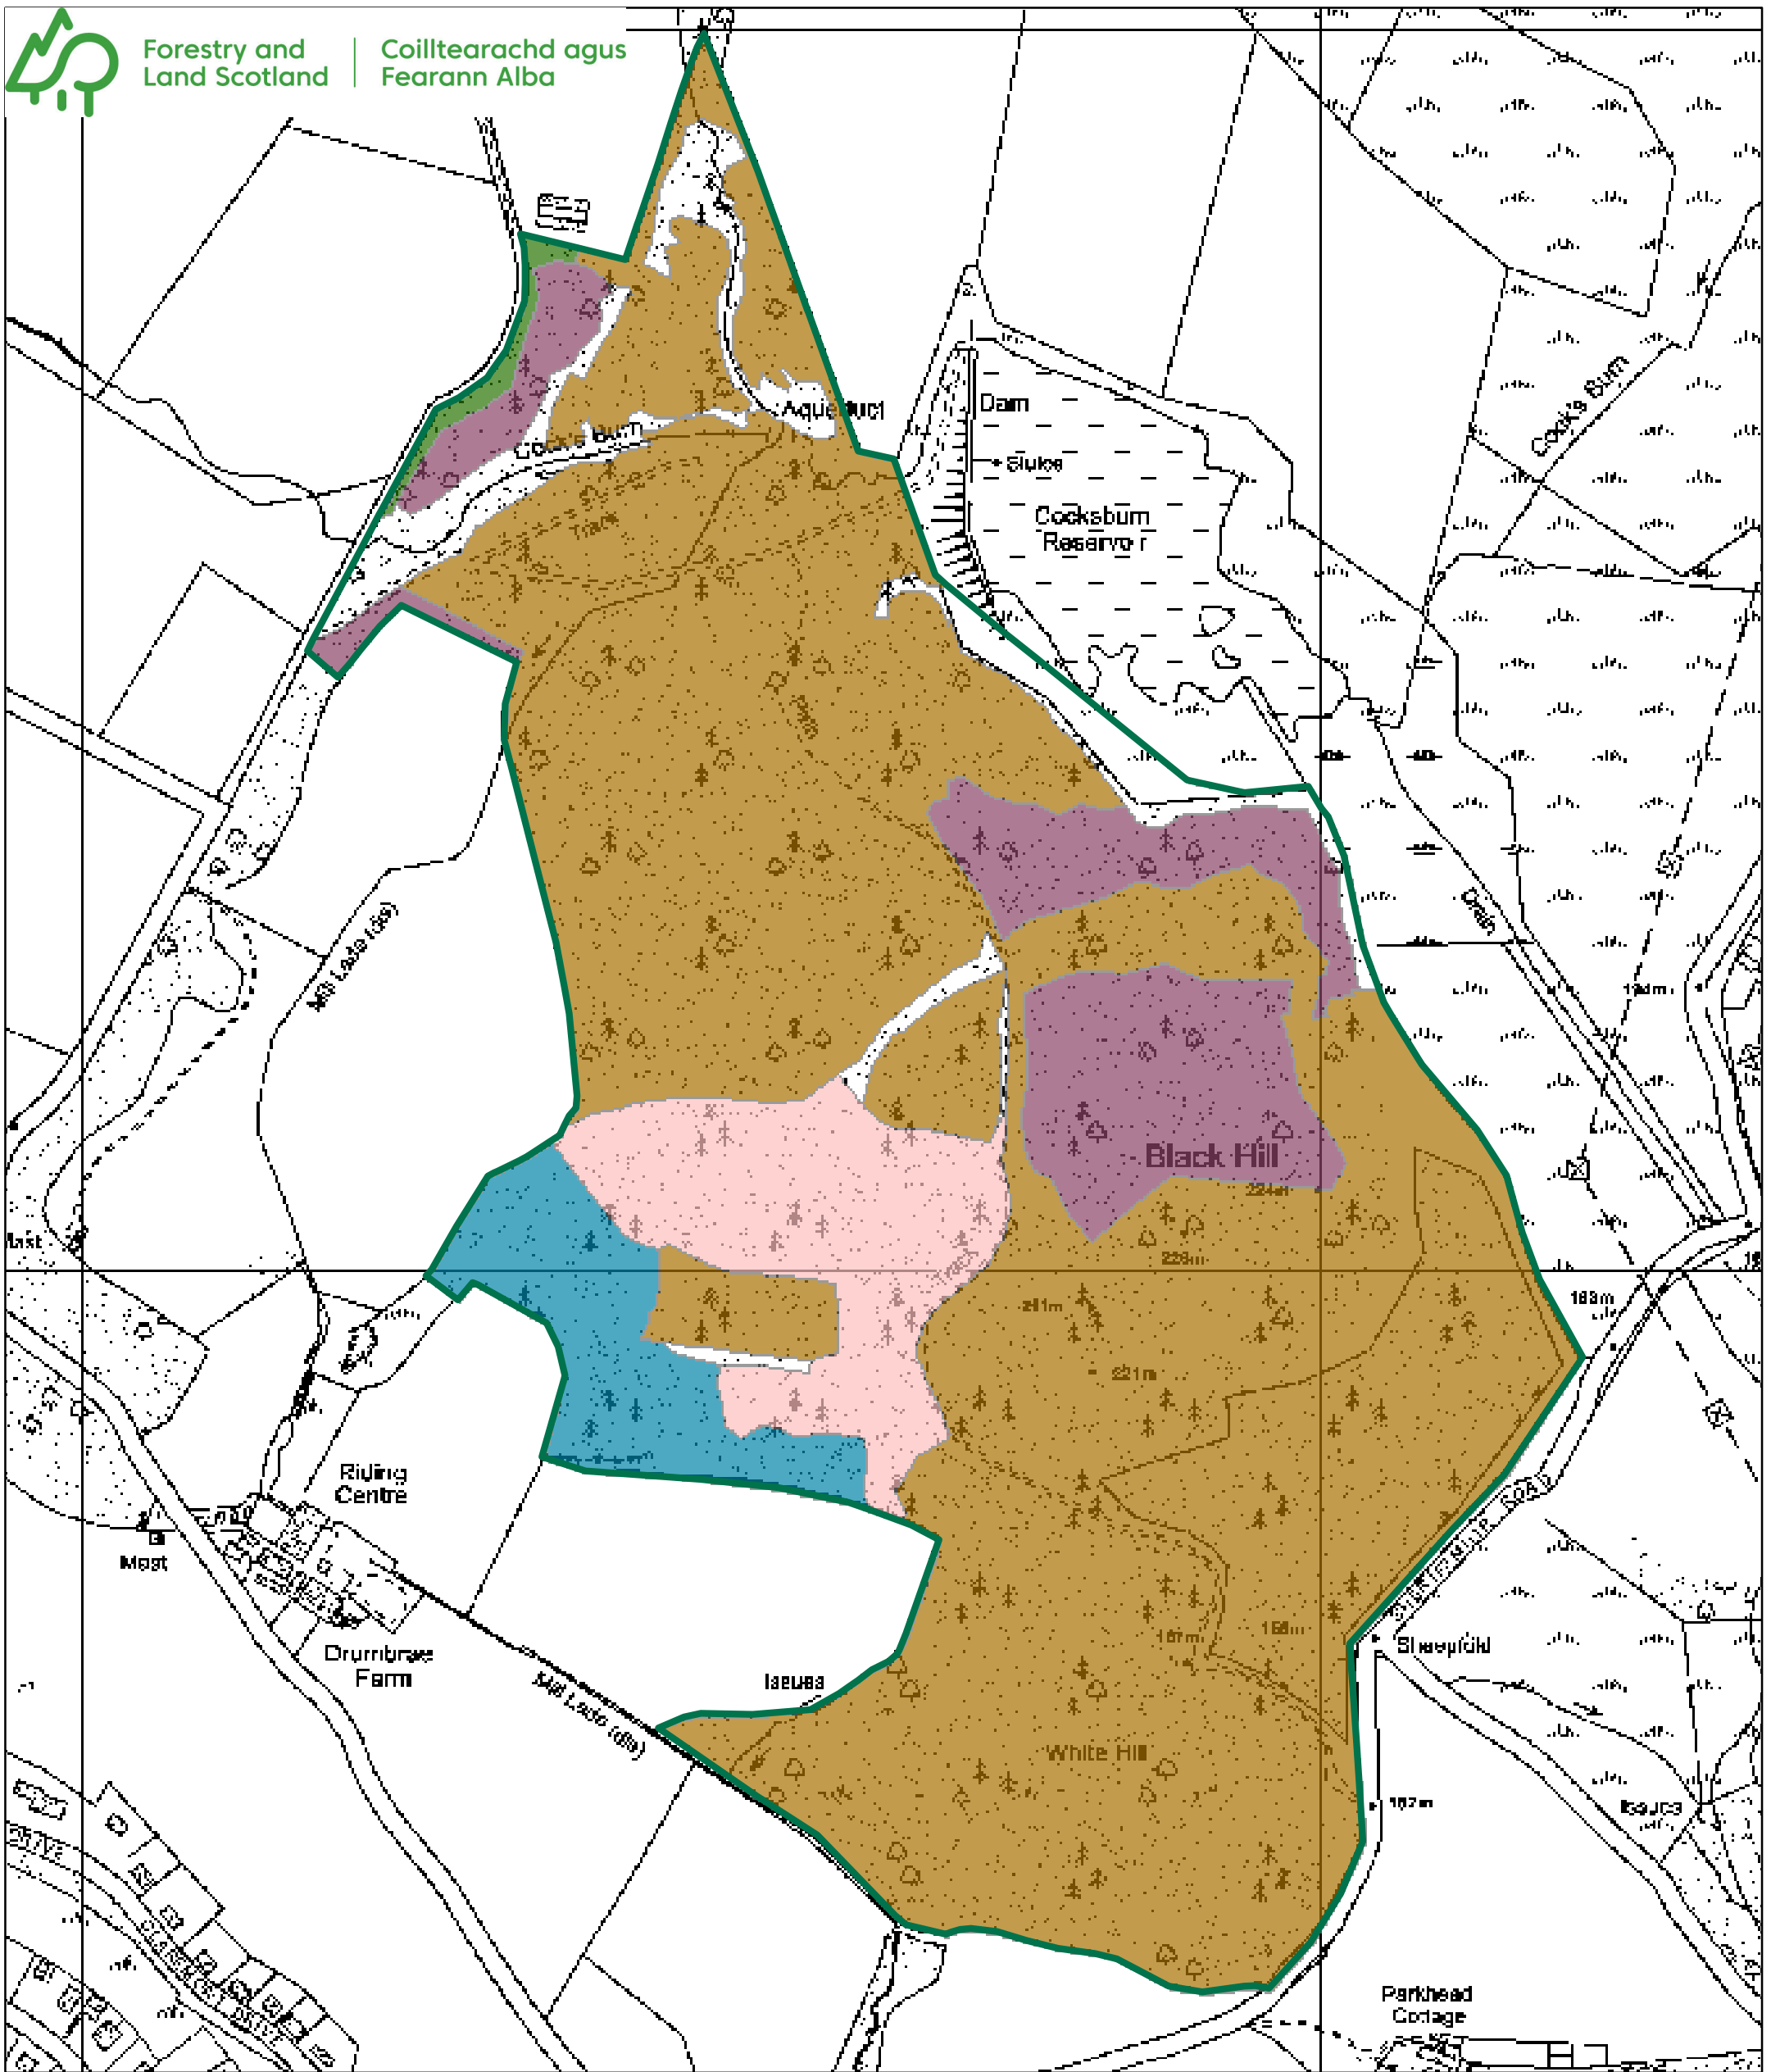

Legend

-  LMP Area
- Species**
-  Scots pine
-  Sitka spruce
-  Norway spruce with Douglas fir
-  Douglas fir
-  Other conifers
-  Birch
-  Oak
-  Mixed broadleaves
-  Open/other

Reproduced by permission of Ordnance Survey on behalf of HMSO.  
© Crown copyright and database right [2021]. All rights reserved.  
Ordnance Survey Licence number [100021242].  
© Getmapping Plc and Bluesky International Limited 2021.

**STIRLING FORESTS LMP  
PENDRIECH FUTURE HABITAT & SPECIES**

Scale @ A3: 1:5,000

Date: 23/06/2021

Author: u321351

**Legend**

LMP

**Species**

Sitka spruce