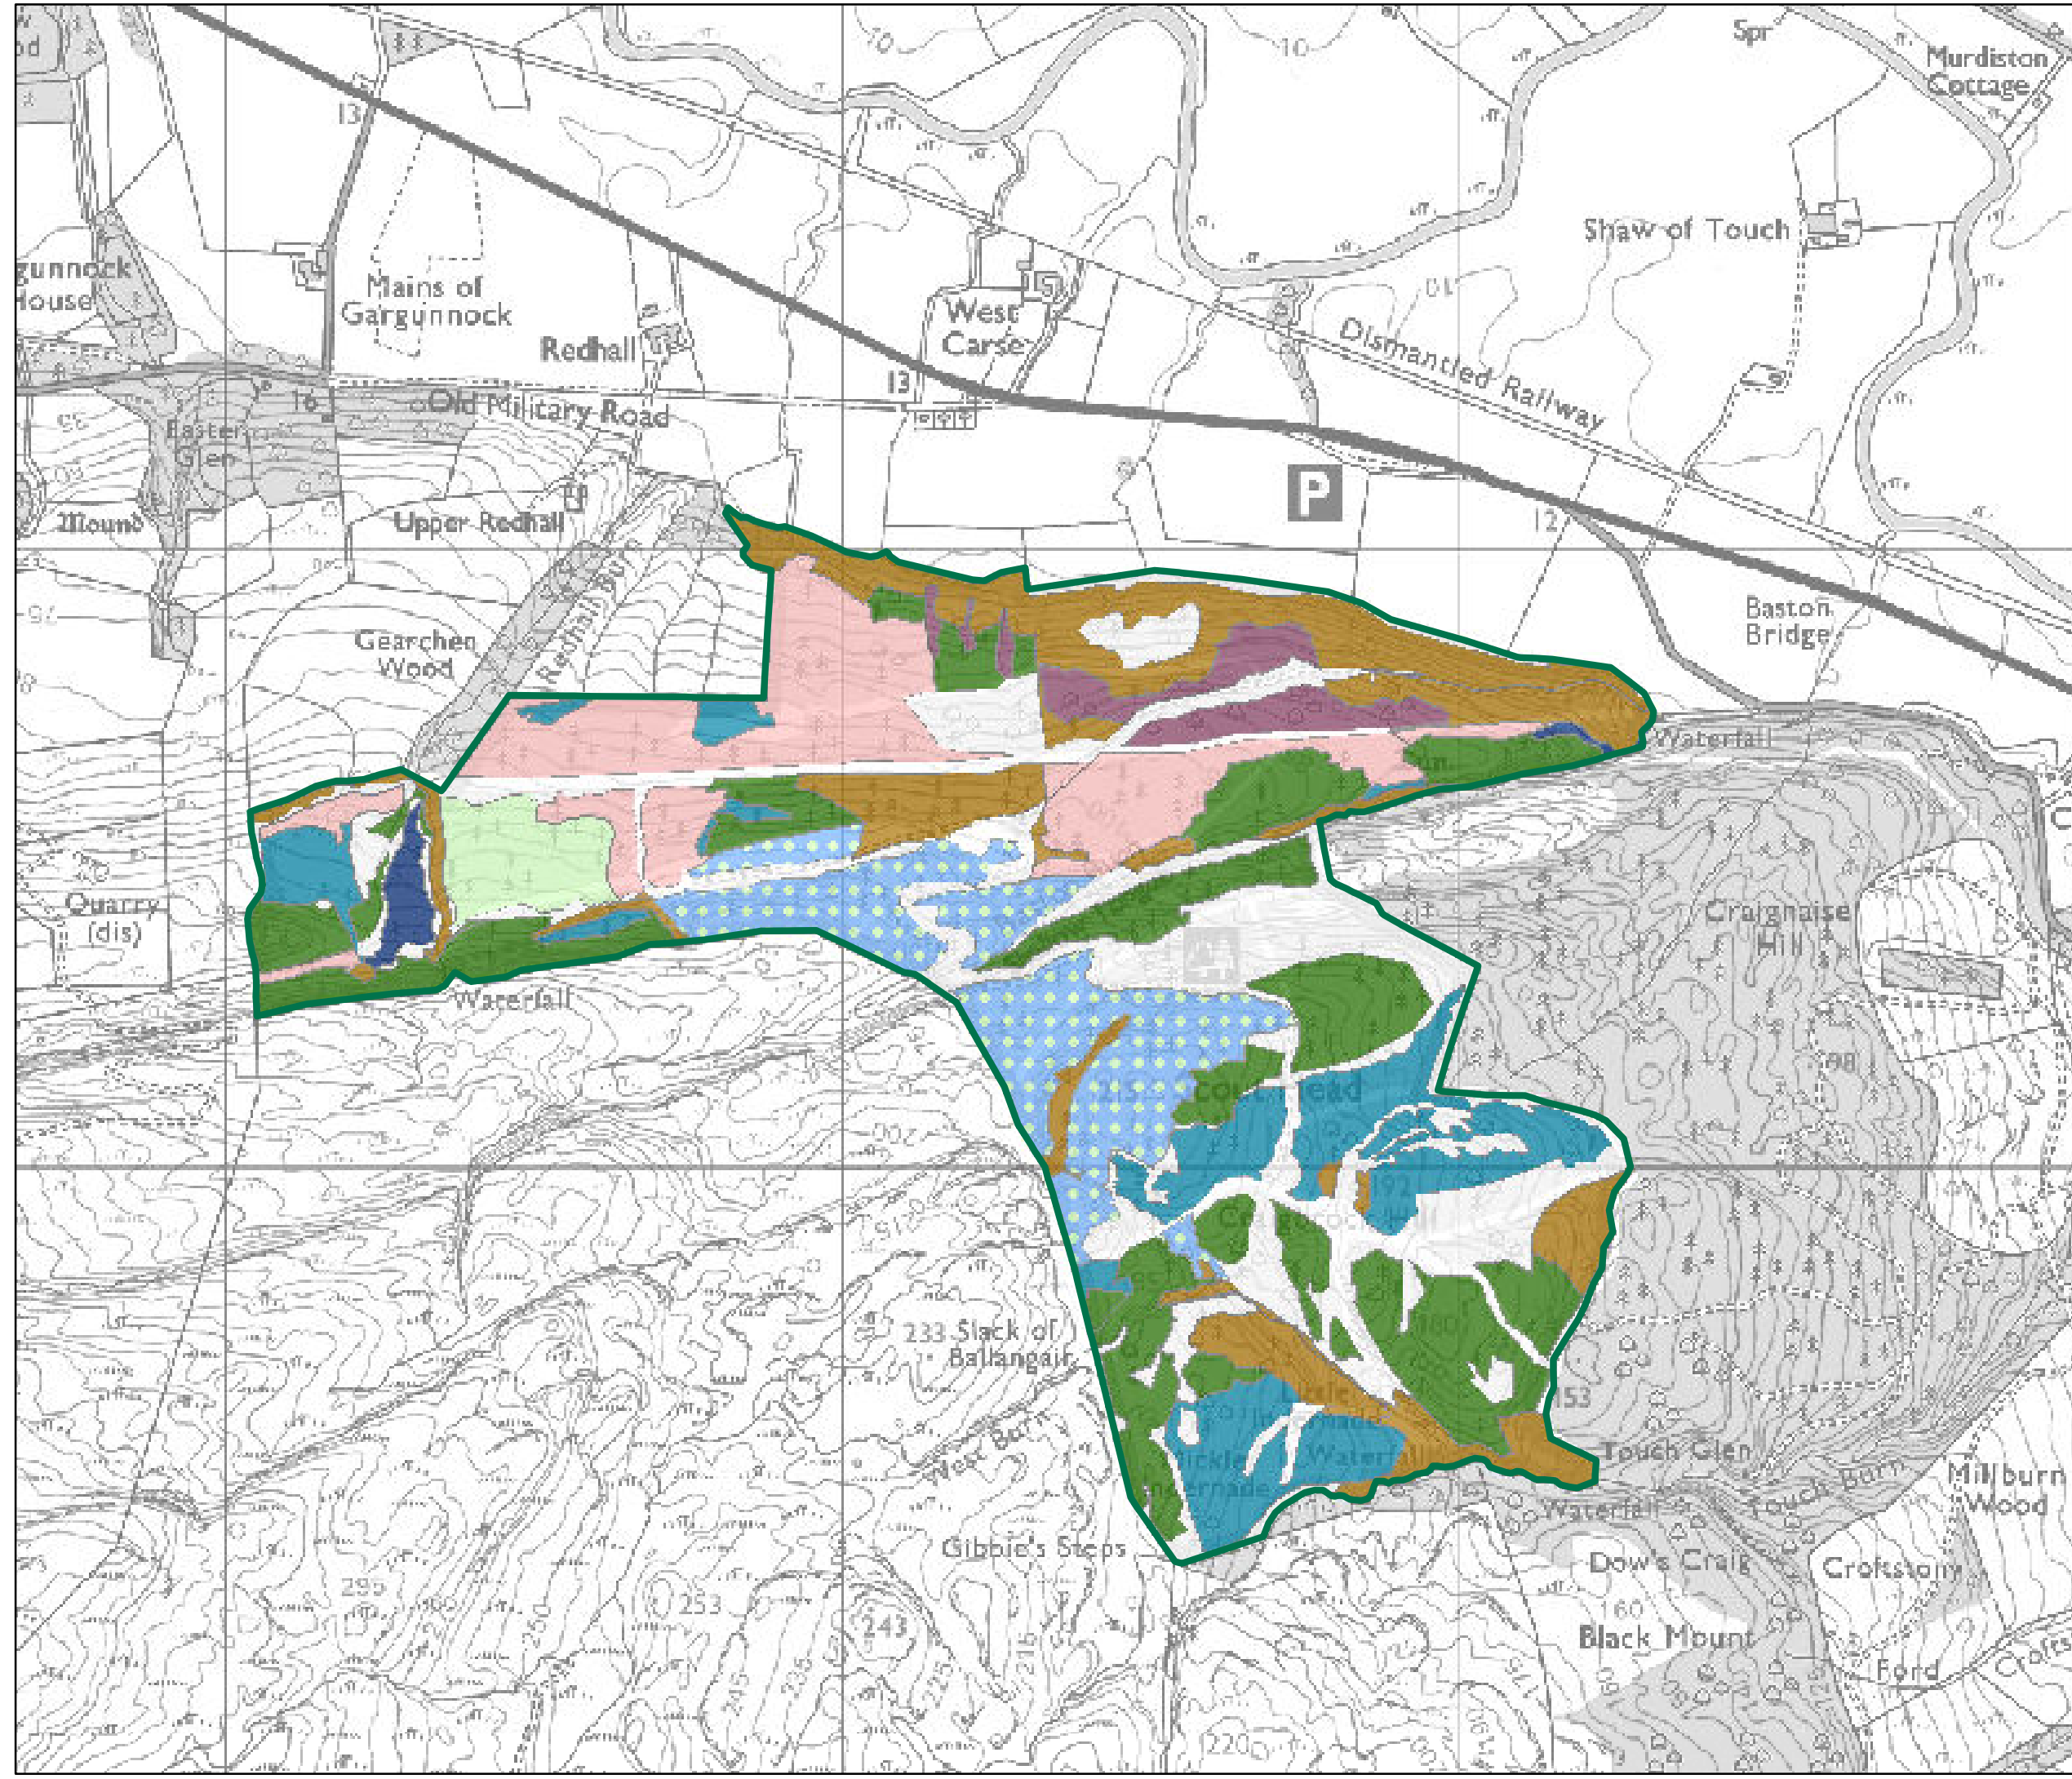

Legend

-  LMP Area
- Species**
-  Scots pine
-  Sitka spruce
-  Norway spruce with Douglas fir
-  Douglas fir
-  Other conifers
-  Birch
-  Oak
-  Mixed broadleaves
-  Open/other

Reproduced by permission of Ordnance Survey on behalf of HMSO.  
© Crown copyright and database right [2021]. All rights reserved.  
Ordnance Survey Licence number [100021242].  
© Getmapping Plc and Bluesky International Limited 2021.

**STIRLING FORESTS LMP  
PENDRIECH FUTURE HABITAT & SPECIES**

Scale @ A3: 1:5,000

Date: 23/06/2021

Author: u321351

**Legend**

LMP

**Species**

Sitka spruce

Scots pine

Birch

Oak

Mixed broadleaves

Open/other

Scotland's National Forest Estate is responsibly managed to the UK Woodland Assurance Standard.