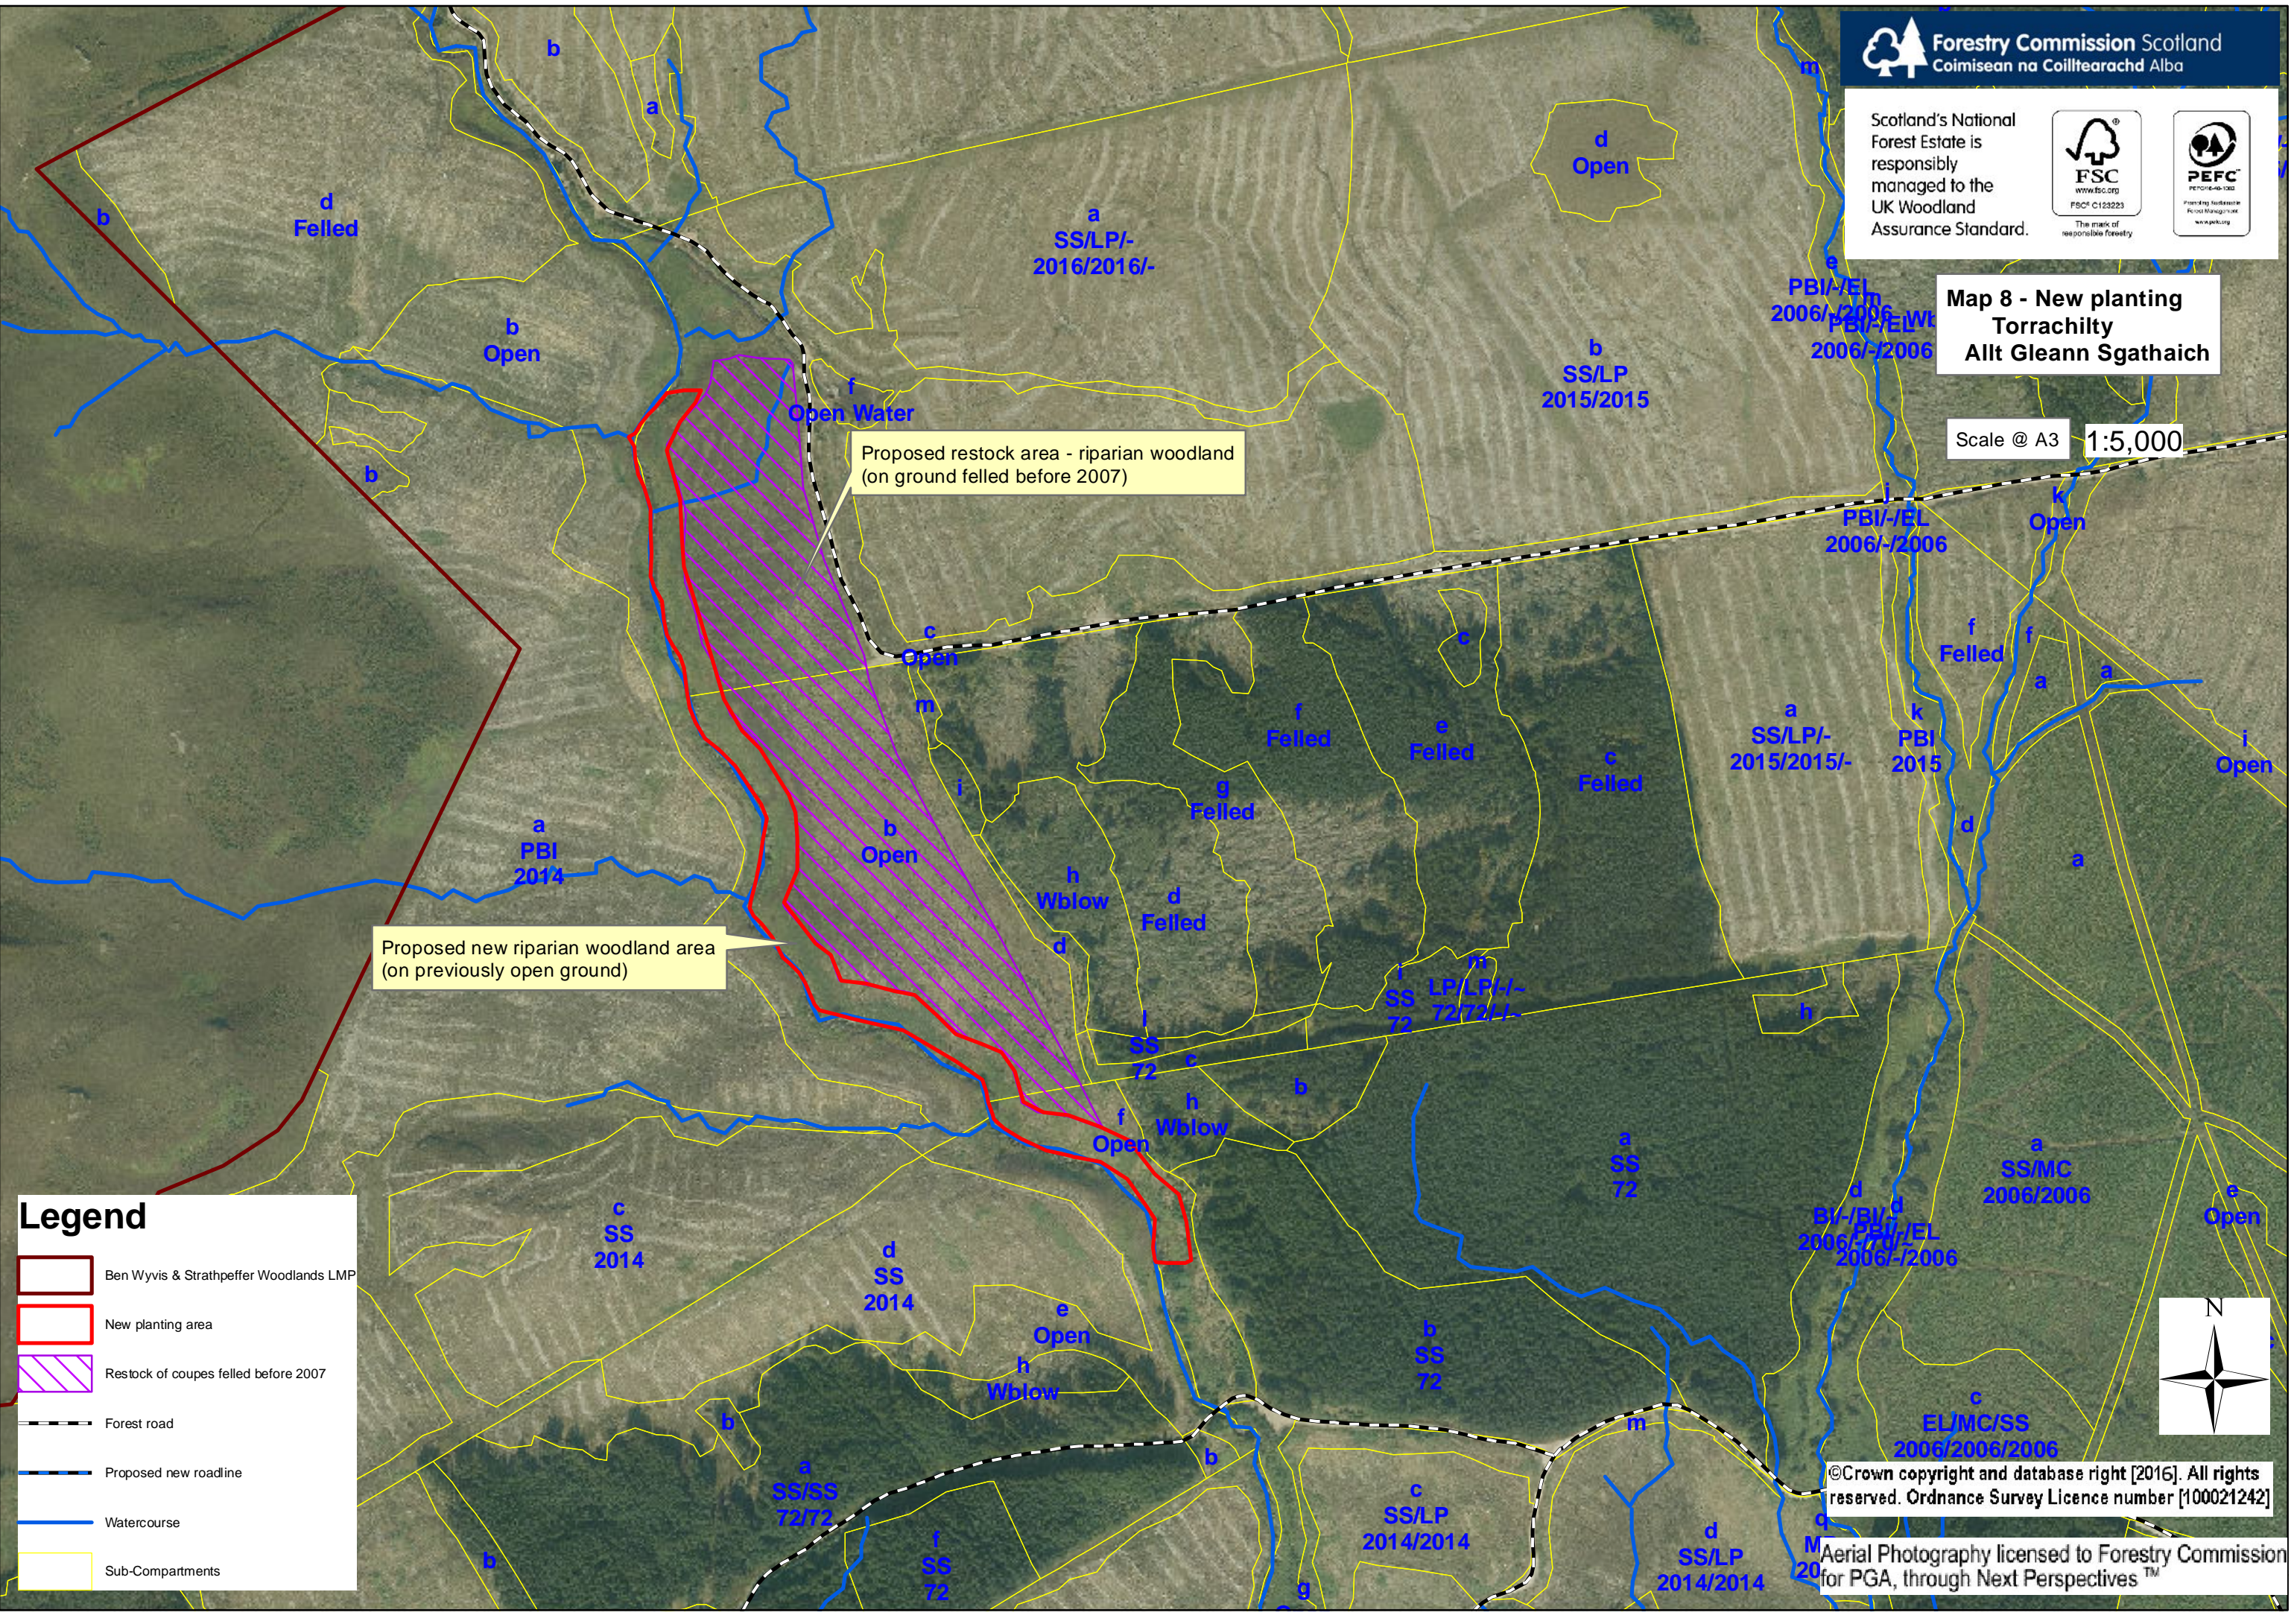

**Map 8 - New planting
Torrachilty
Allt Gleann Sgathaich**

Scale @ A3 1:5,000

Legend

- Ben Wyvis & Strathpeffer Woodlands LMP
- New planting area
- Restock of coupes felled before 2007
- Forest road
- Proposed new roadline
- Watercourse
- Sub-Compartments

©Crown copyright and database right [2016]. All rights reserved. Ordnance Survey Licence number [100021242]

Aerial Photography licensed to Forestry Commission for PGA, through Next Perspectives™