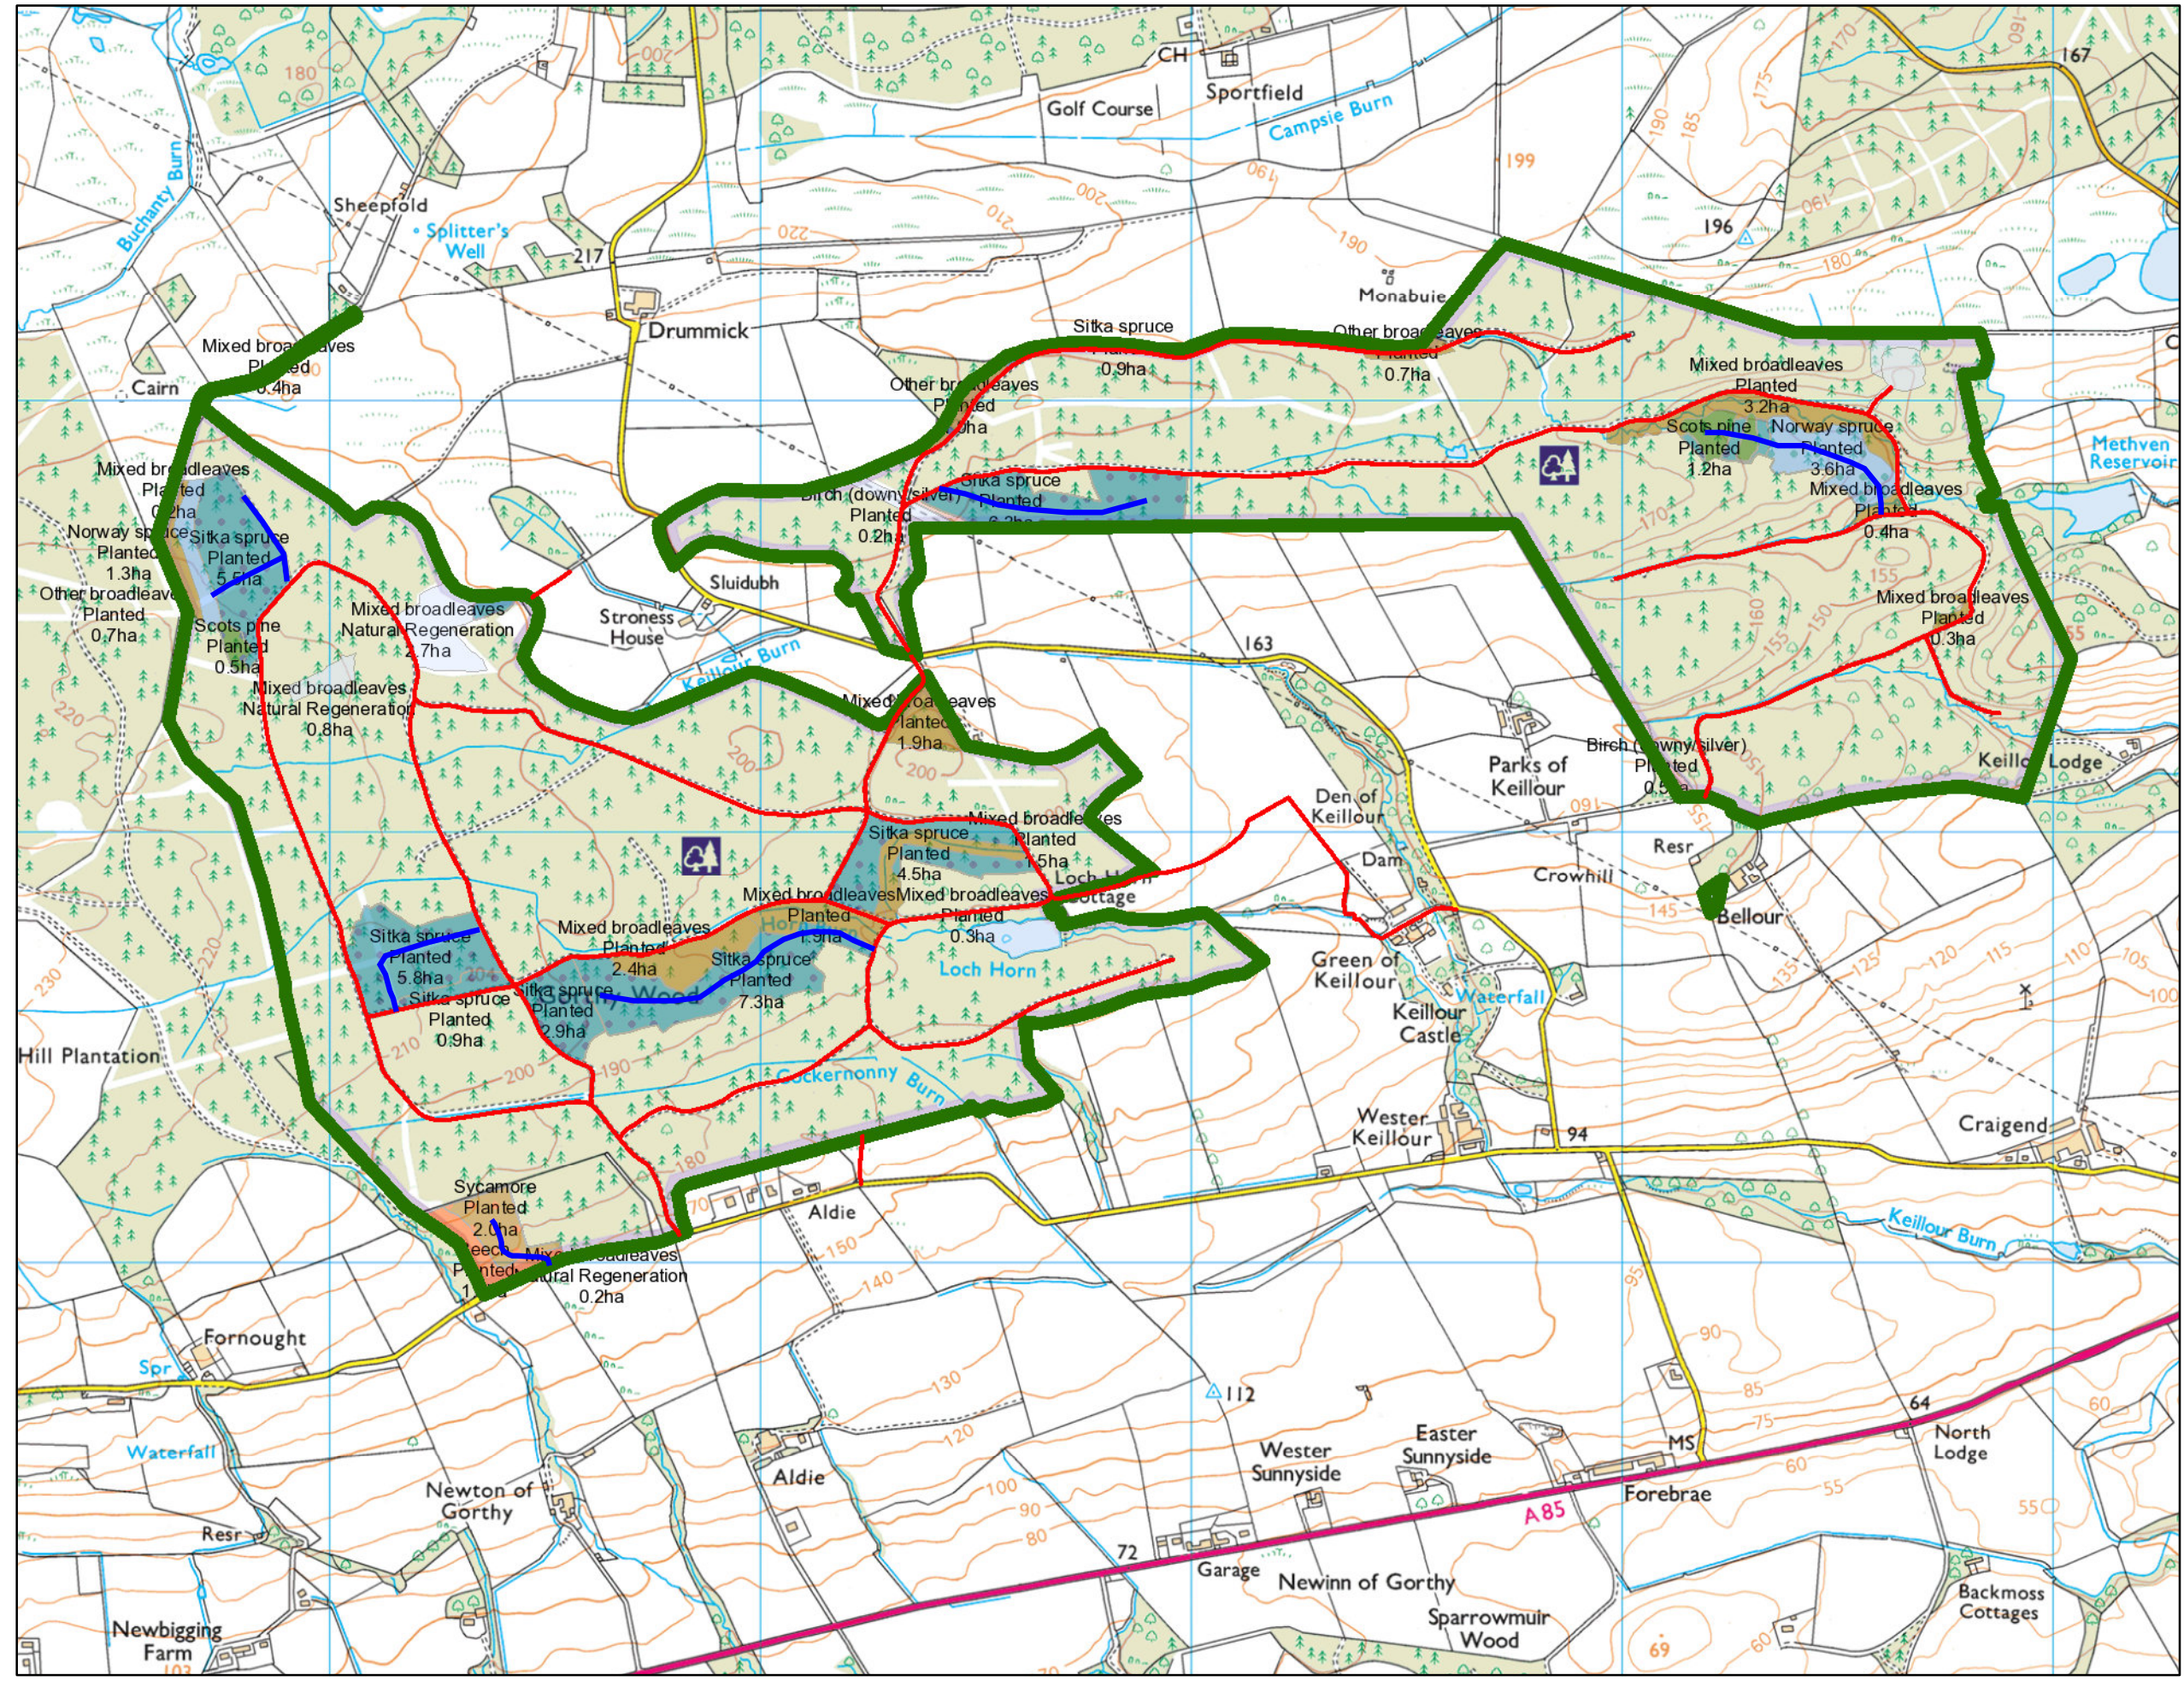

Untitled

Author: Ben Griffin
Scale @ A3: 1:15,000
Date: 24/01/2024

Legend

Forest Roads

Blocks
ATV Access

Restock Species Pure and Mixtures

- Ash
- Beech
- Birch
- Douglas Fir
- Larch
- Lodgepole Pine
- Norway Spruce
- Oak
- Native Mixed/Other Broadleaves
- Other/Mixed Broadleaves
- Other/Mixed Conifers
- Scots Pine
- Sitka Spruce
- Open

Species Mixture
Main colour = Dominant species
Dots = Secondary species
Sitka spruce with Birch shown here

Reproduced by permission of Ordnance Survey on behalf of HMSO. © Crown copyright and database right 2024. All rights reserved. Ordnance Survey Licence number 100024925. © Getmapping Plc and Bluesky International Limited 2024.

Scotland's national forests and land are responsibly managed to the UK Woodland Assurance Standard.

Methven Reservoir

Craigend

Backmoss Cottages