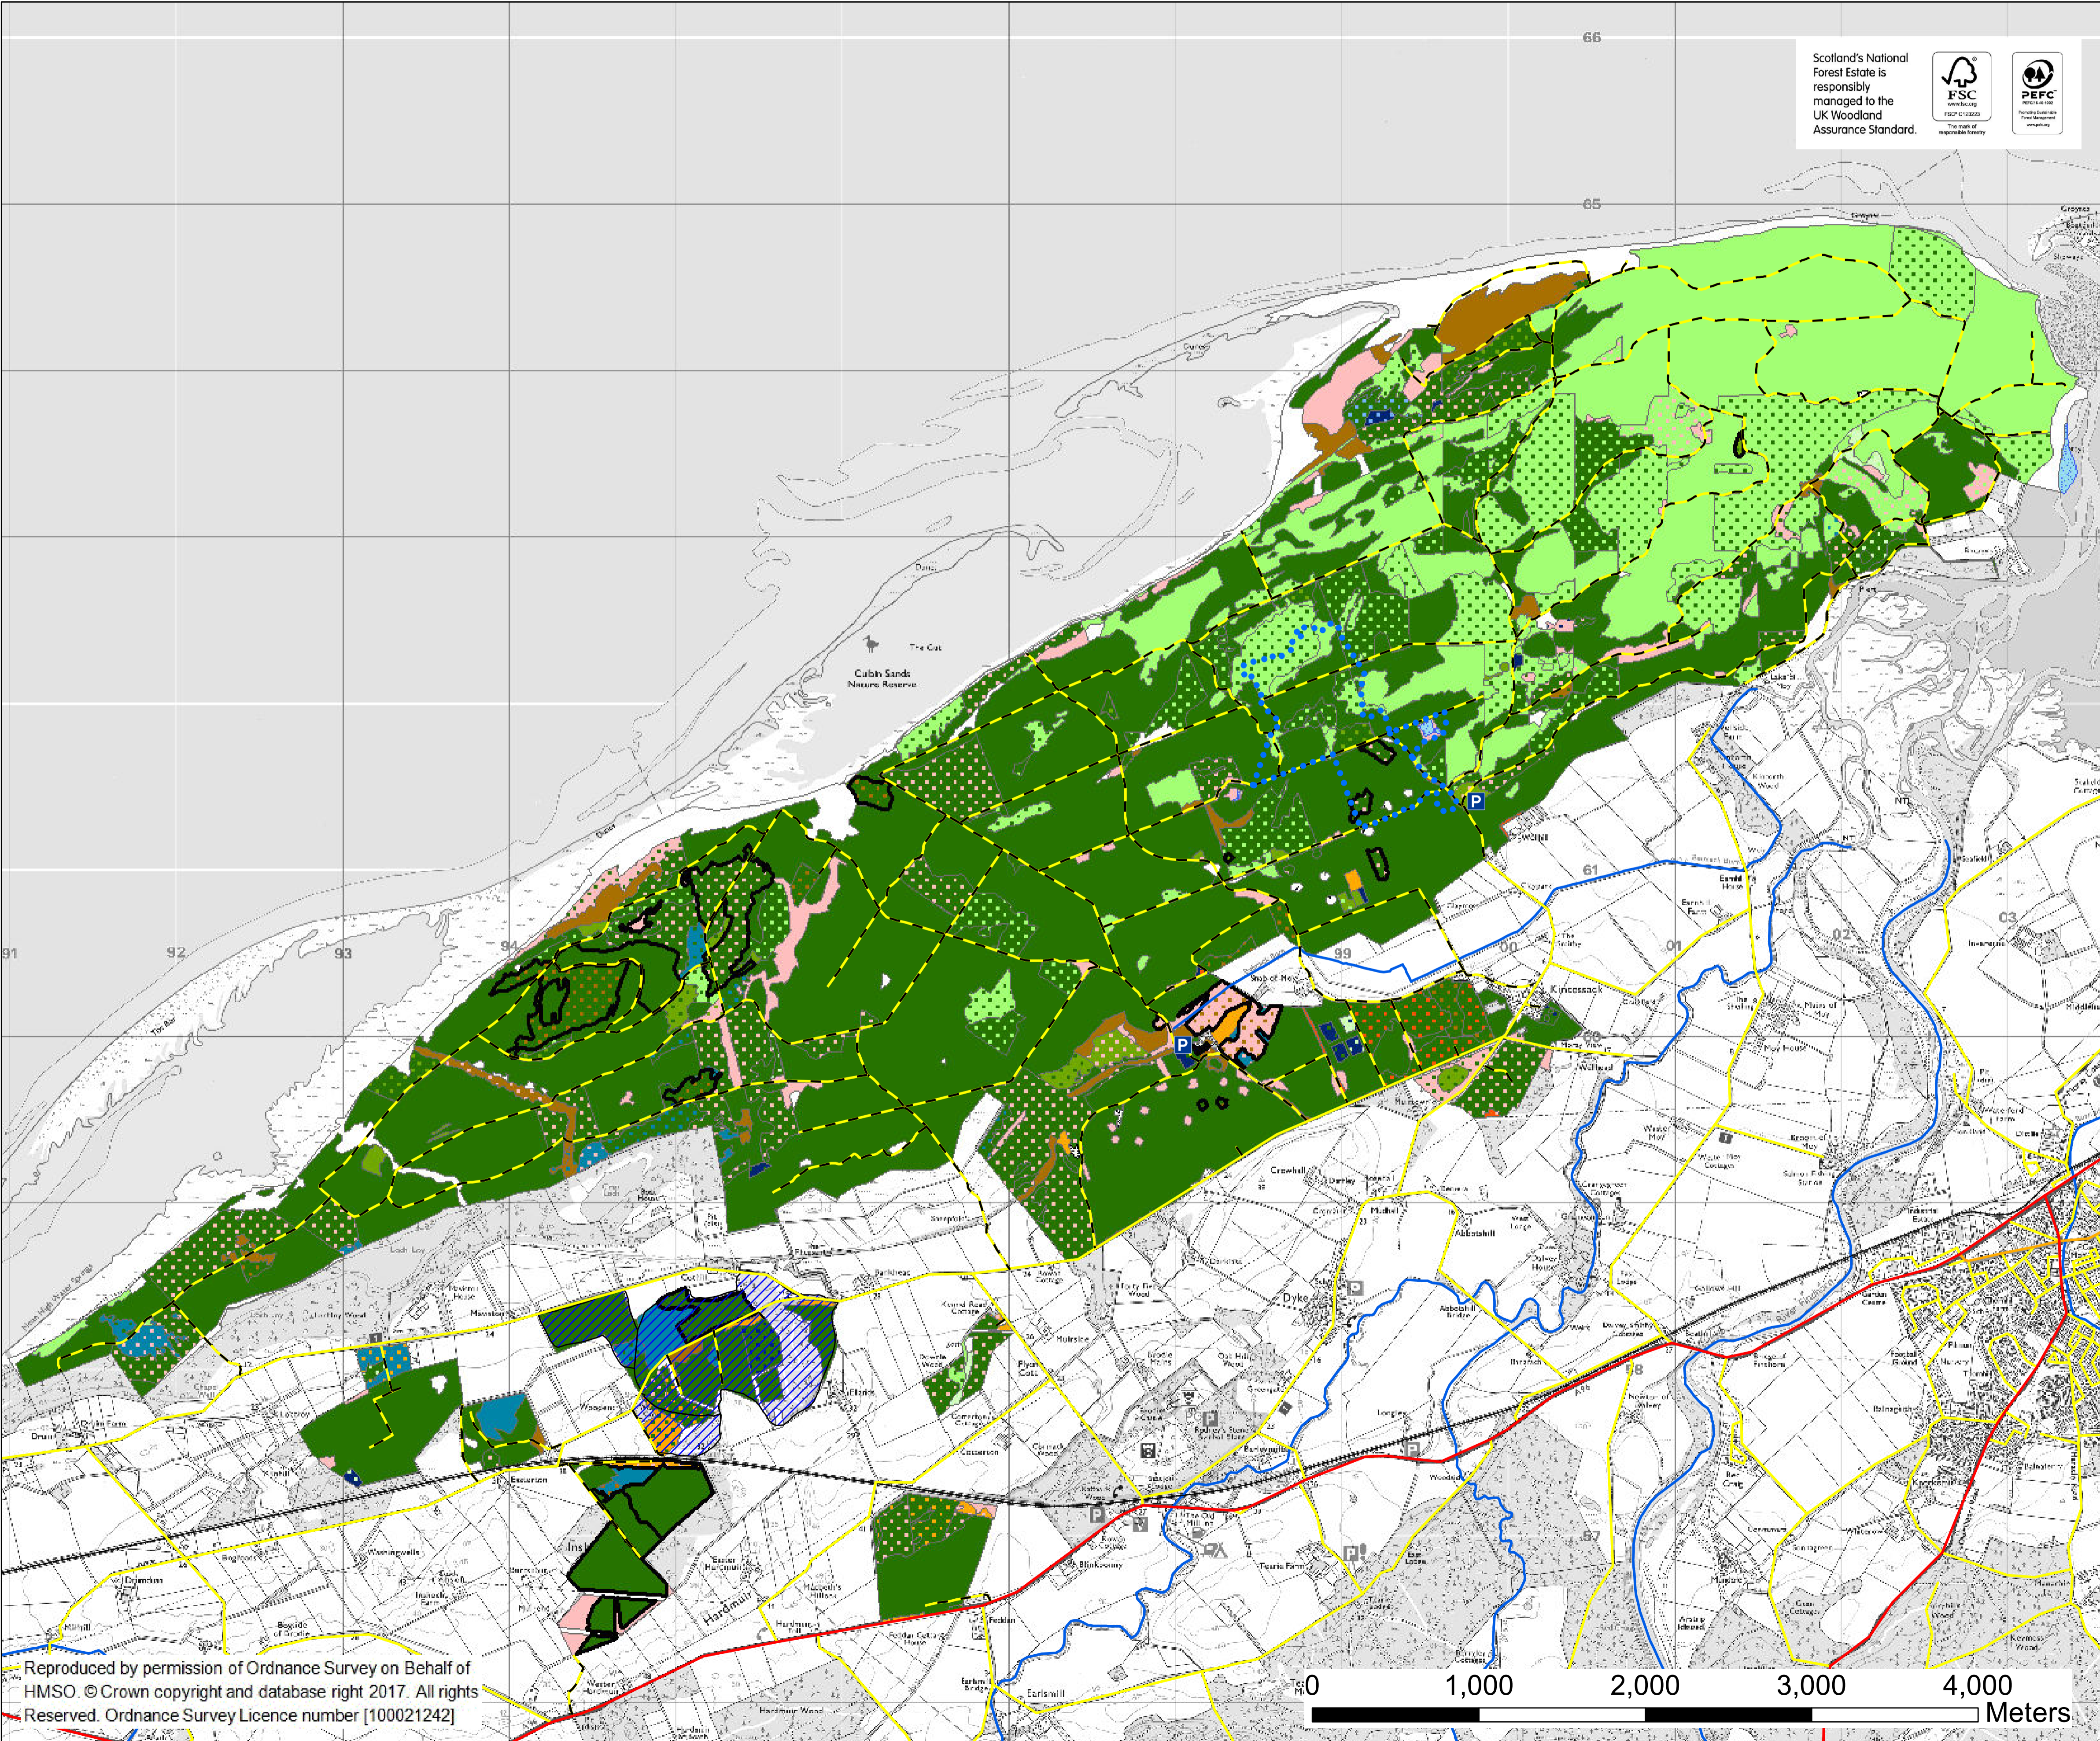

Scotland's National Forest Estate is responsibly managed to the UK Woodland Assurance Standard.

Moray & Aberdeenshire Forest District Culbin

Map 7 Future species

O.S. Grid Ref NH 982 599
Date June 2017
Scale 1:20,000 @ A1

- Forest road
- Restock in plan period
- Broadleaf/Birch
- Birch
- Birch/Broadleaf
- Broadleaf
- Corsican pine/Scots pine
- Larch/Birch
- Scots pine
- Scots pine/Birch
- Scots pine/Corsican pine
- Scots pine/Broadleaf
- Open
- Open water
- Quarry
- Beech
- Birch
- Birch/Broadleaf
- Birch/Conifer
- Birch/Corsican Pine
- Birch/Lodgepole Pine
- Birch/Scots Pine
- Birch/Sitka Spruce
- Broadleaf
- Broadleaf/Birch
- Broadleaf/Corsican Pine
- Broadleaf/Scots Pine
- Broadleaf/Sitka Spruce
- Conifer
- Conifer/Beech
- Conifer/Douglas Fir
- Conifer/Norway Spruce
- Conifer/Scots Pine
- Corsican Pine
- Corsican Pine/Birch
- Corsican Pine/Broadleaf
- Corsican Pine/Douglas Fir
- Corsican Pine/Scots Pine
- Corsican Pine/Sitka Spruce
- Douglas Fir
- Douglas Fir/Conifer
- Douglas Fir/Corsican Pine
- Larch
- Larch/Birch
- Larch/Scots Pine
- Lodgepole Pine
- Lodgepole Pine/Birch
- Lodgepole Pine/Corsican Pine
- Lodgepole Pine/Scots Pine
- Scots Pine
- Scots Pine/Beech
- Scots Pine/Birch
- Scots Pine/Broadleaf
- Scots Pine/Conifer
- Scots Pine/Corsican Pine
- Scots Pine/Douglas Fir
- Scots Pine/Larch
- Scots Pine/Lodgepole Pine
- Scots Pine/Norway Spruce
- Scots Pine/Sitka Spruce
- Sitka Spruce
- Sitka Spruce/Birch
- Sitka Spruce/Broadleaf
- Sitka Spruce/Douglas Fir
- Sitka Spruce/Larch
- Sitka Spruce/Scots Pine

Reproduced by permission of Ordnance Survey on Behalf of HMSO. © Crown copyright and database right 2017. All rights reserved. Ordnance Survey Licence number [100021242]