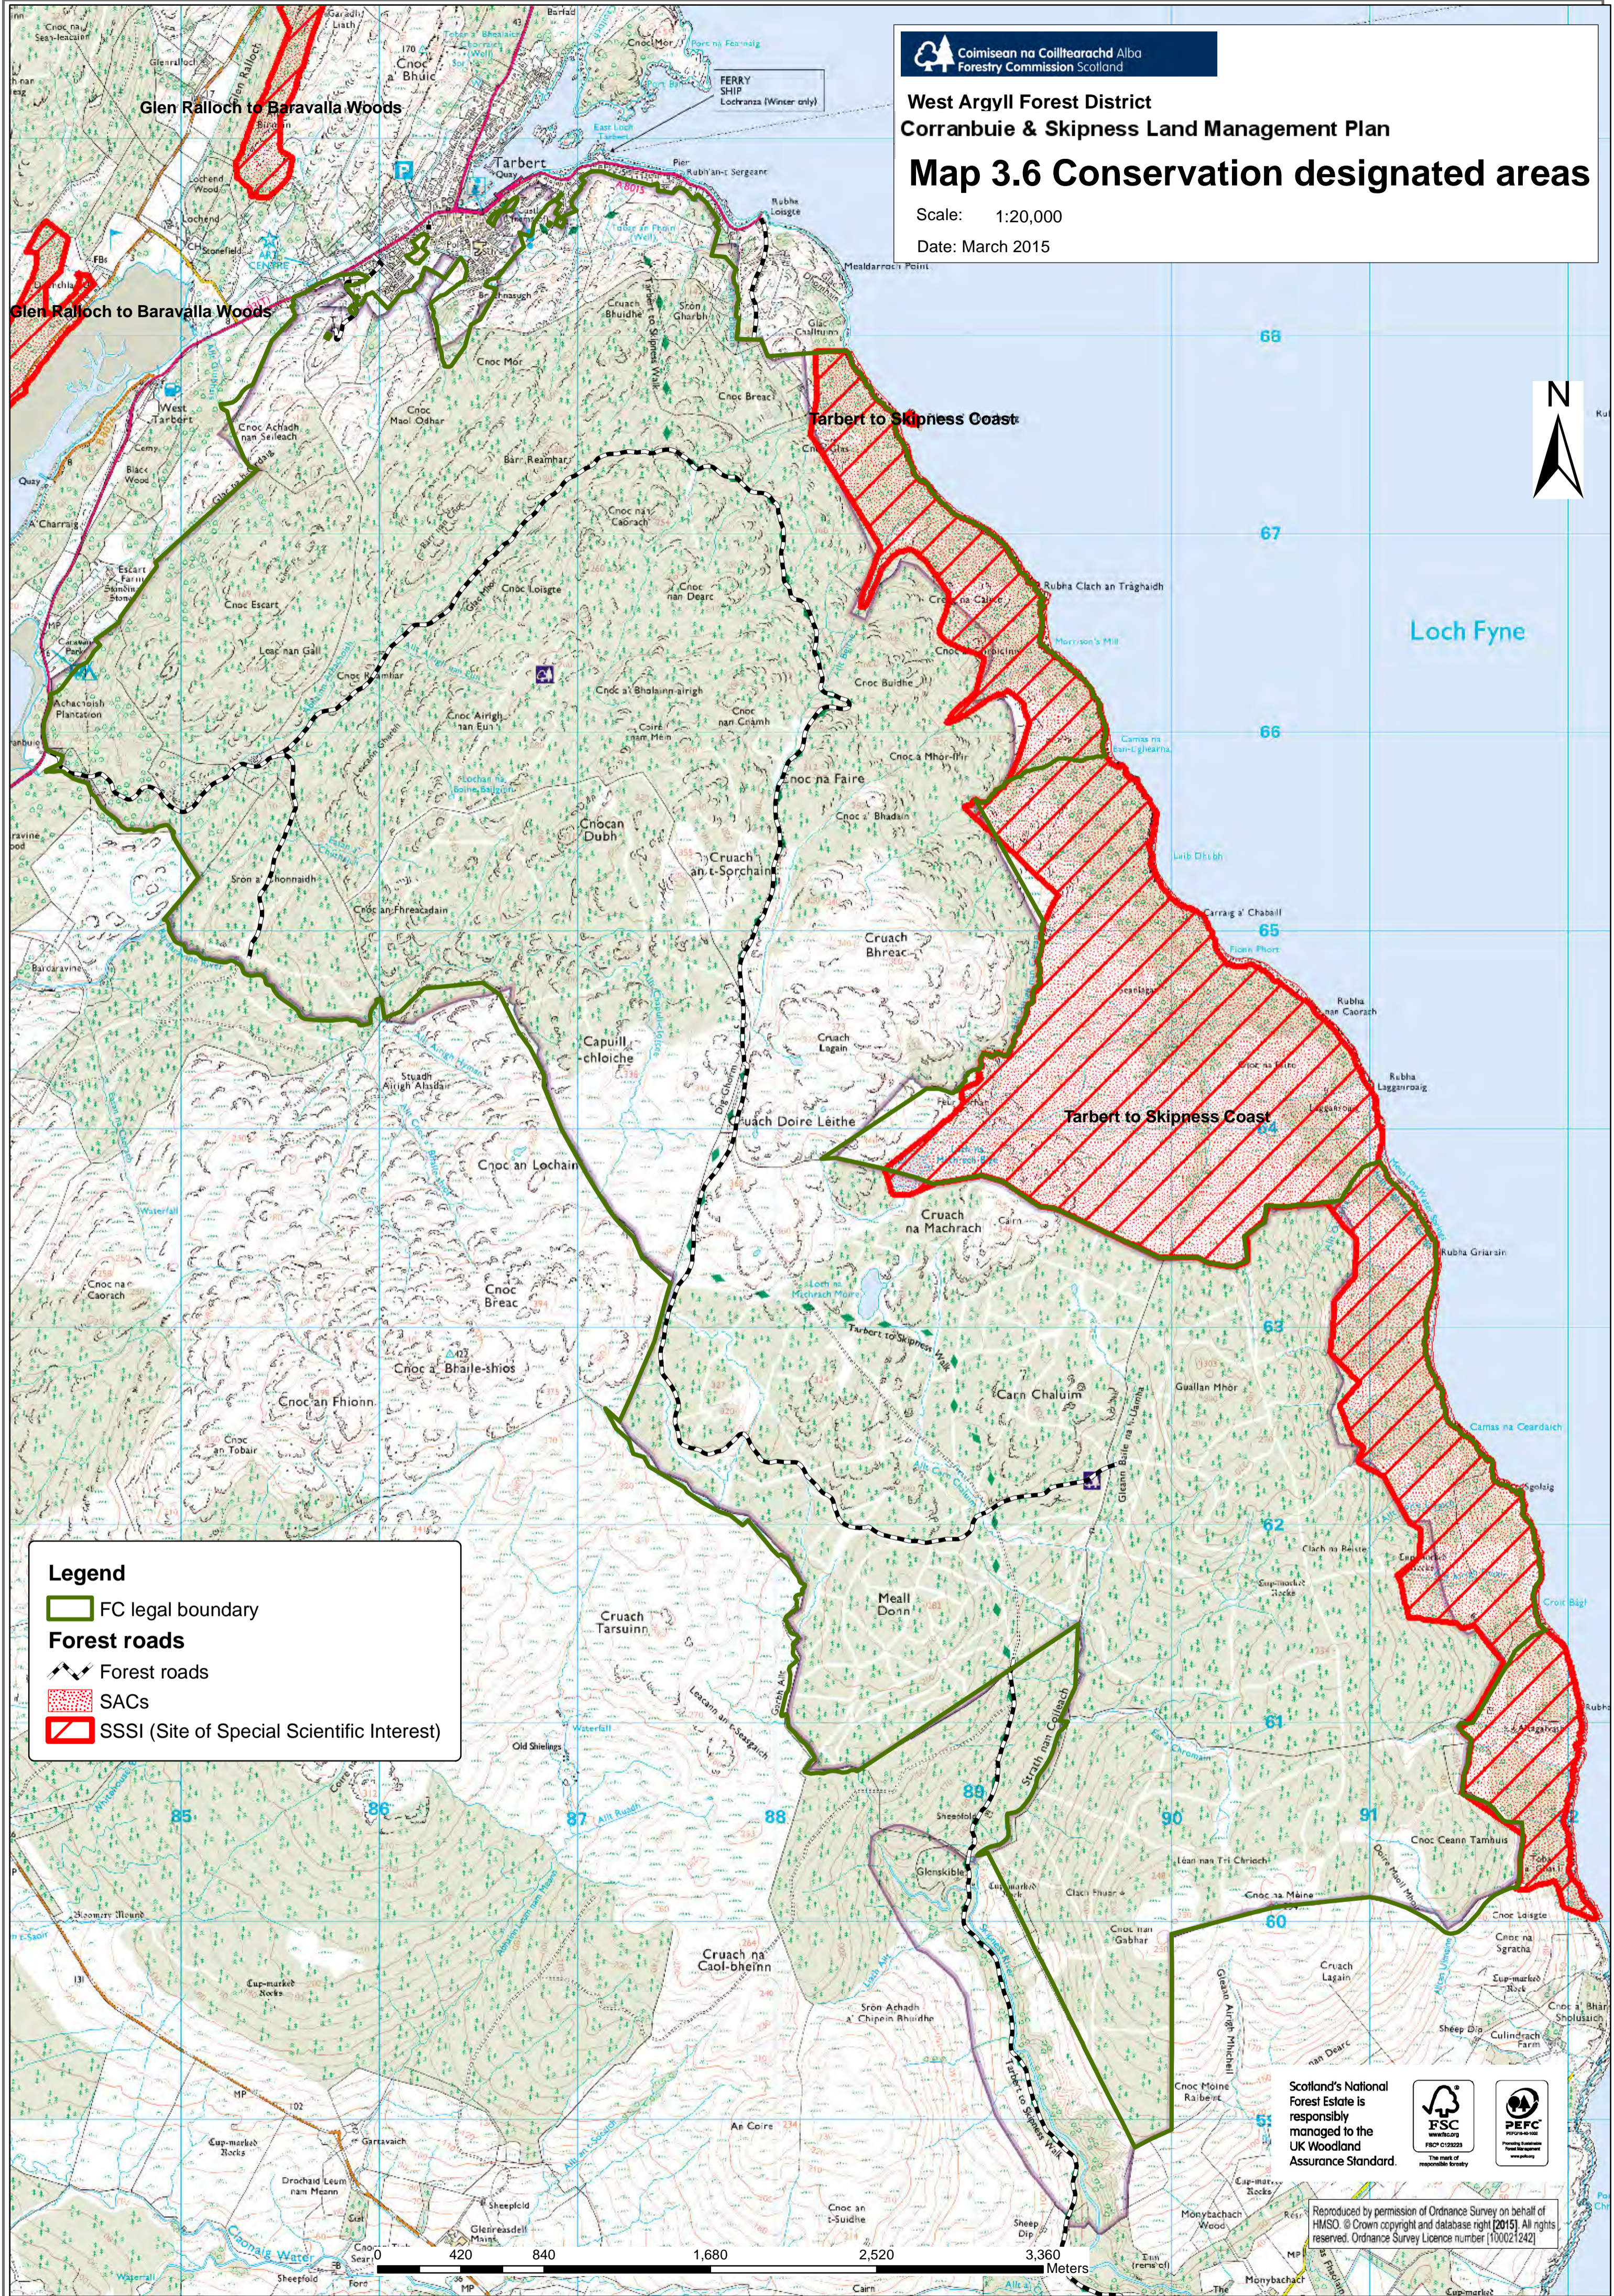

Map 3.6 Conservation designated areas

Scale: 1:20,000
Date: March 2015

Legend

- FC legal boundary
- Forest roads**
- Forest roads
- SACs
- SSSI (Site of Special Scientific Interest)

Scotland's National Forest Estate is responsibly managed to the UK Woodland Assurance Standard.

Reproduced by permission of Ordnance Survey on behalf of HMSO. © Crown copyright and database right [2015]. All rights reserved. Ordnance Survey Licence number 1000212421