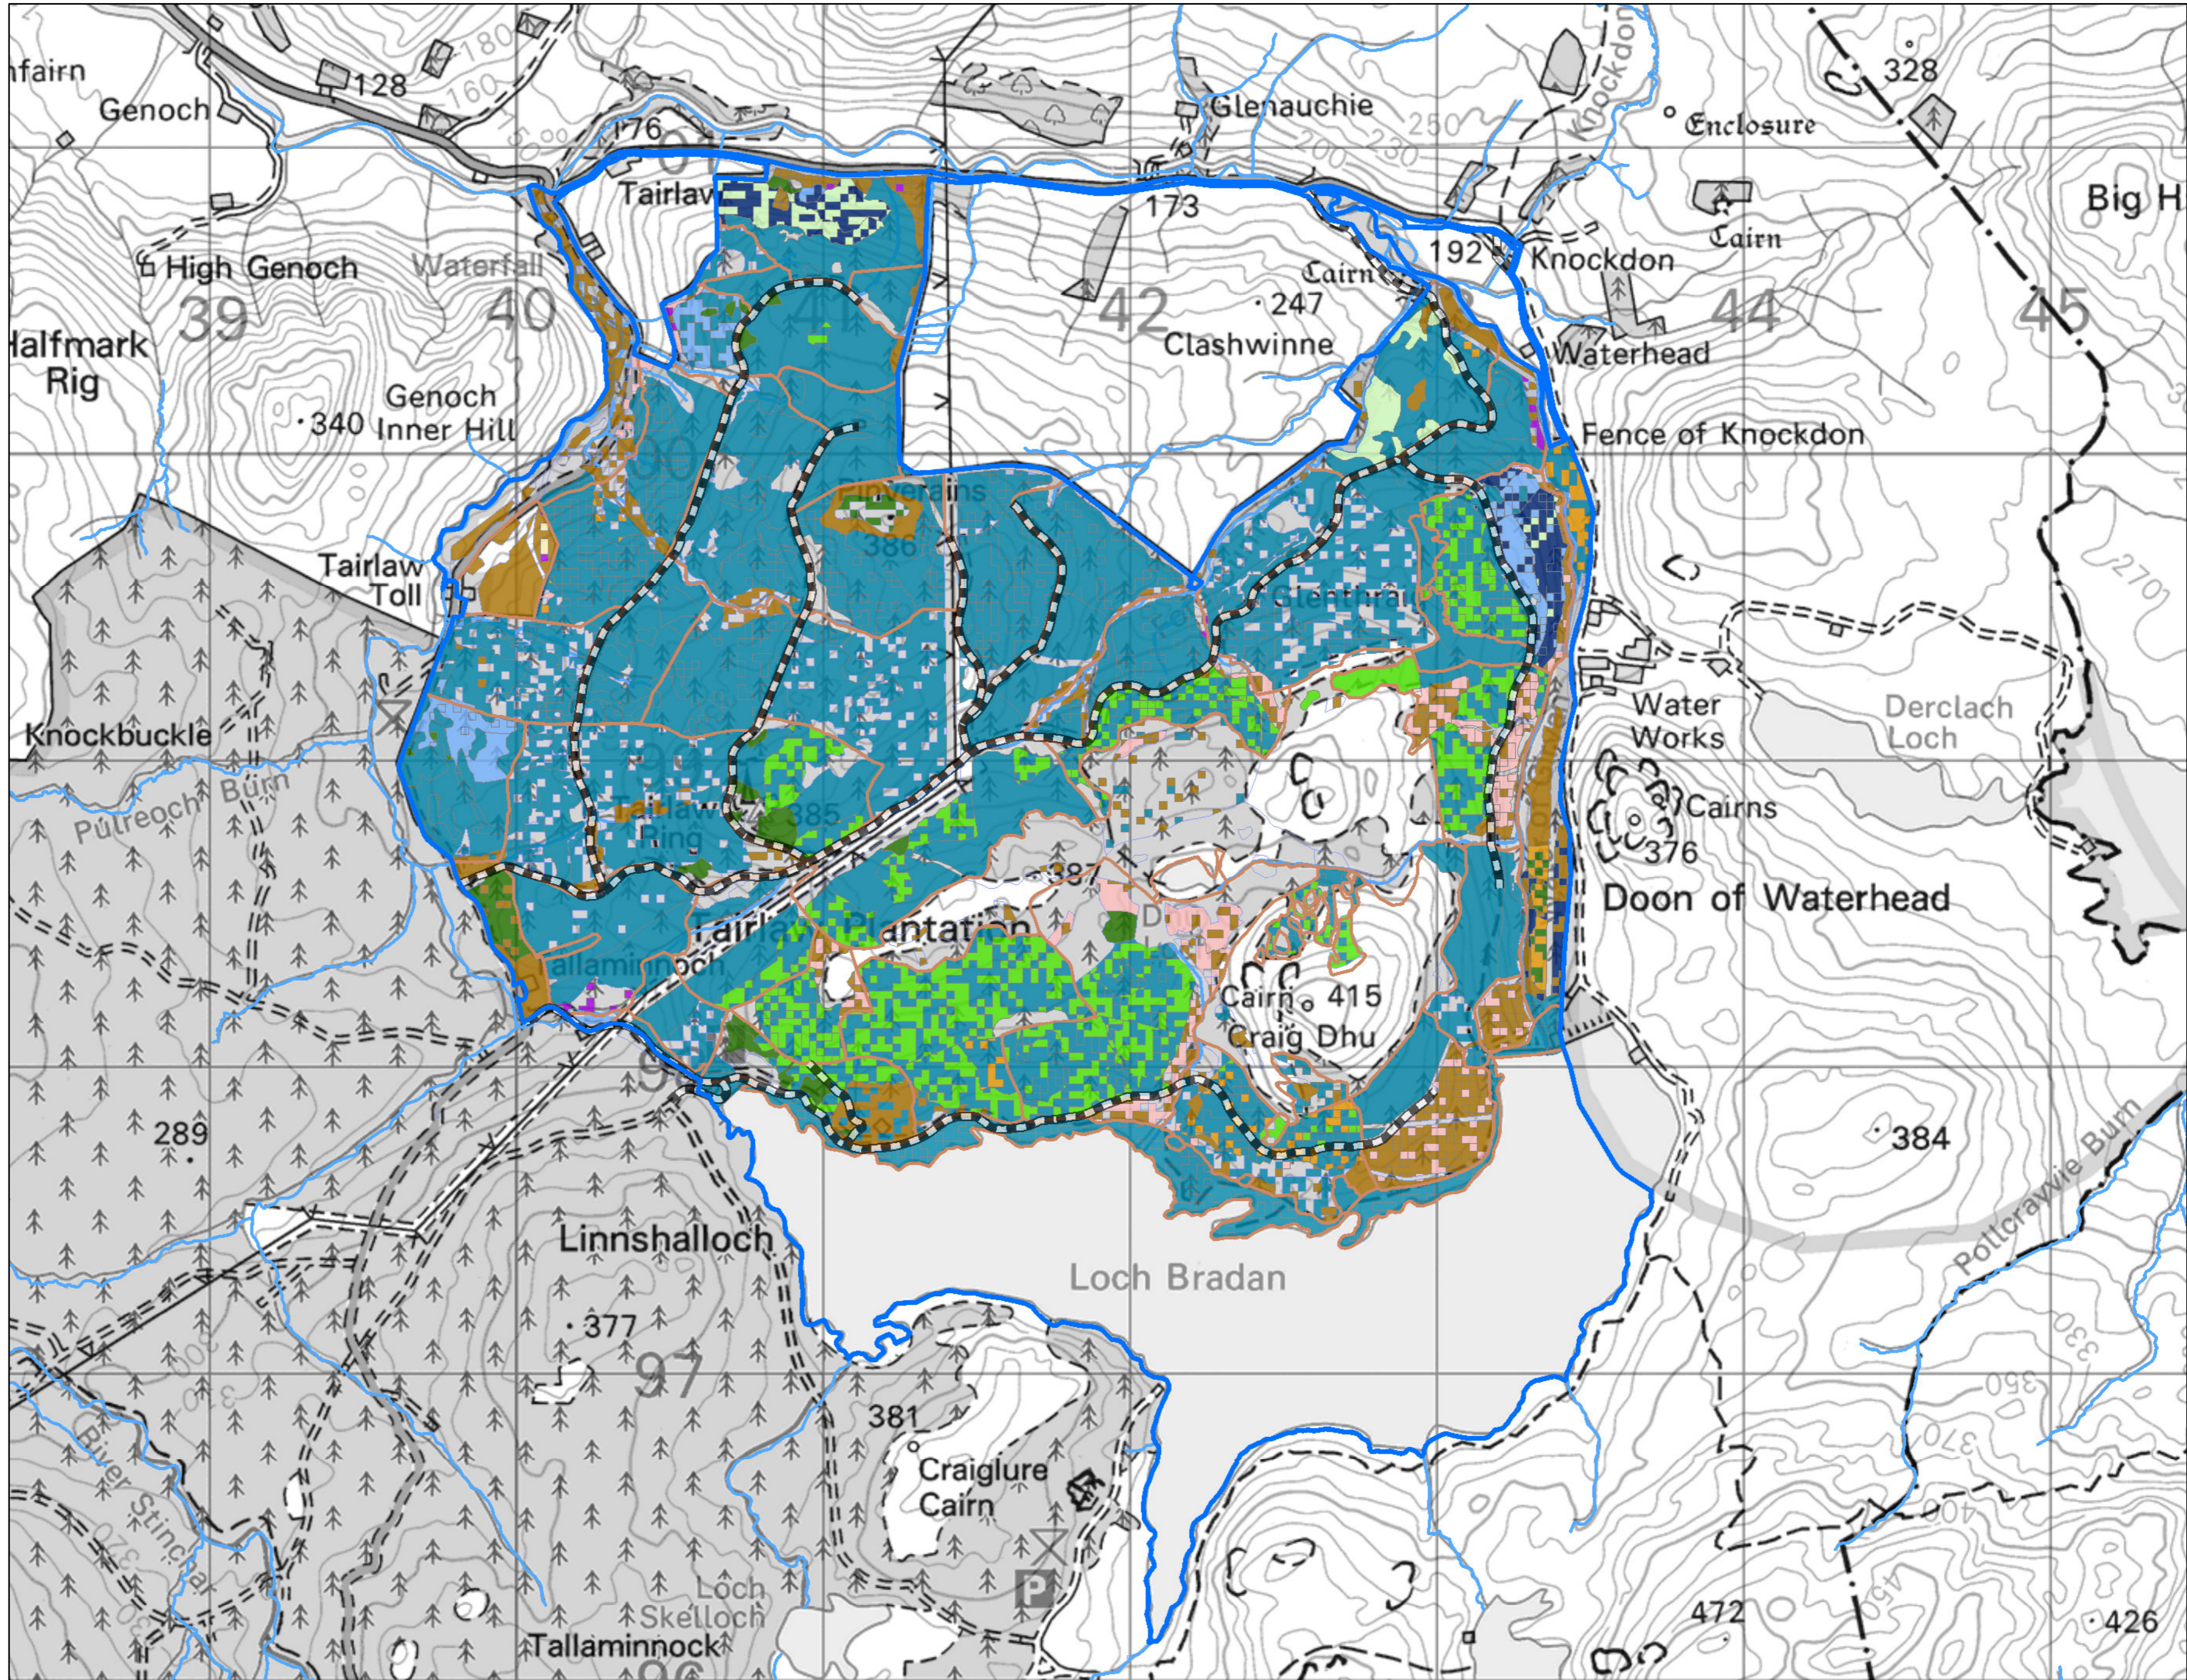

Tairlaw Land Management Plan Map 8 - Current Woodland Composition

Author: Laura Green

Scale @ A2: 1:15,000

Date: 28/11/2023

Legend

Land Management Plan Areas

Forest Roads

Management Coupes

Component Visualisation (Species)

- Birch
- Oak
- Native Mixed/Other Broadleaves
- Other/Mixed Broadleaves
- Other/Mixed Conifers
- Douglas Fir
- Larch
- Lodgepole Pine
- Norway Spruce
- Scots Pine
- Sitka Spruce
- No Species
- Watercourses

Reproduced by permission of Ordnance Survey on behalf of HMSO.
 © Crown copyright and database right 2023. All rights reserved.
 Ordnance Survey Licence number 100024925.
 © Getmapping Plc and Bluesky International Limited 2023.