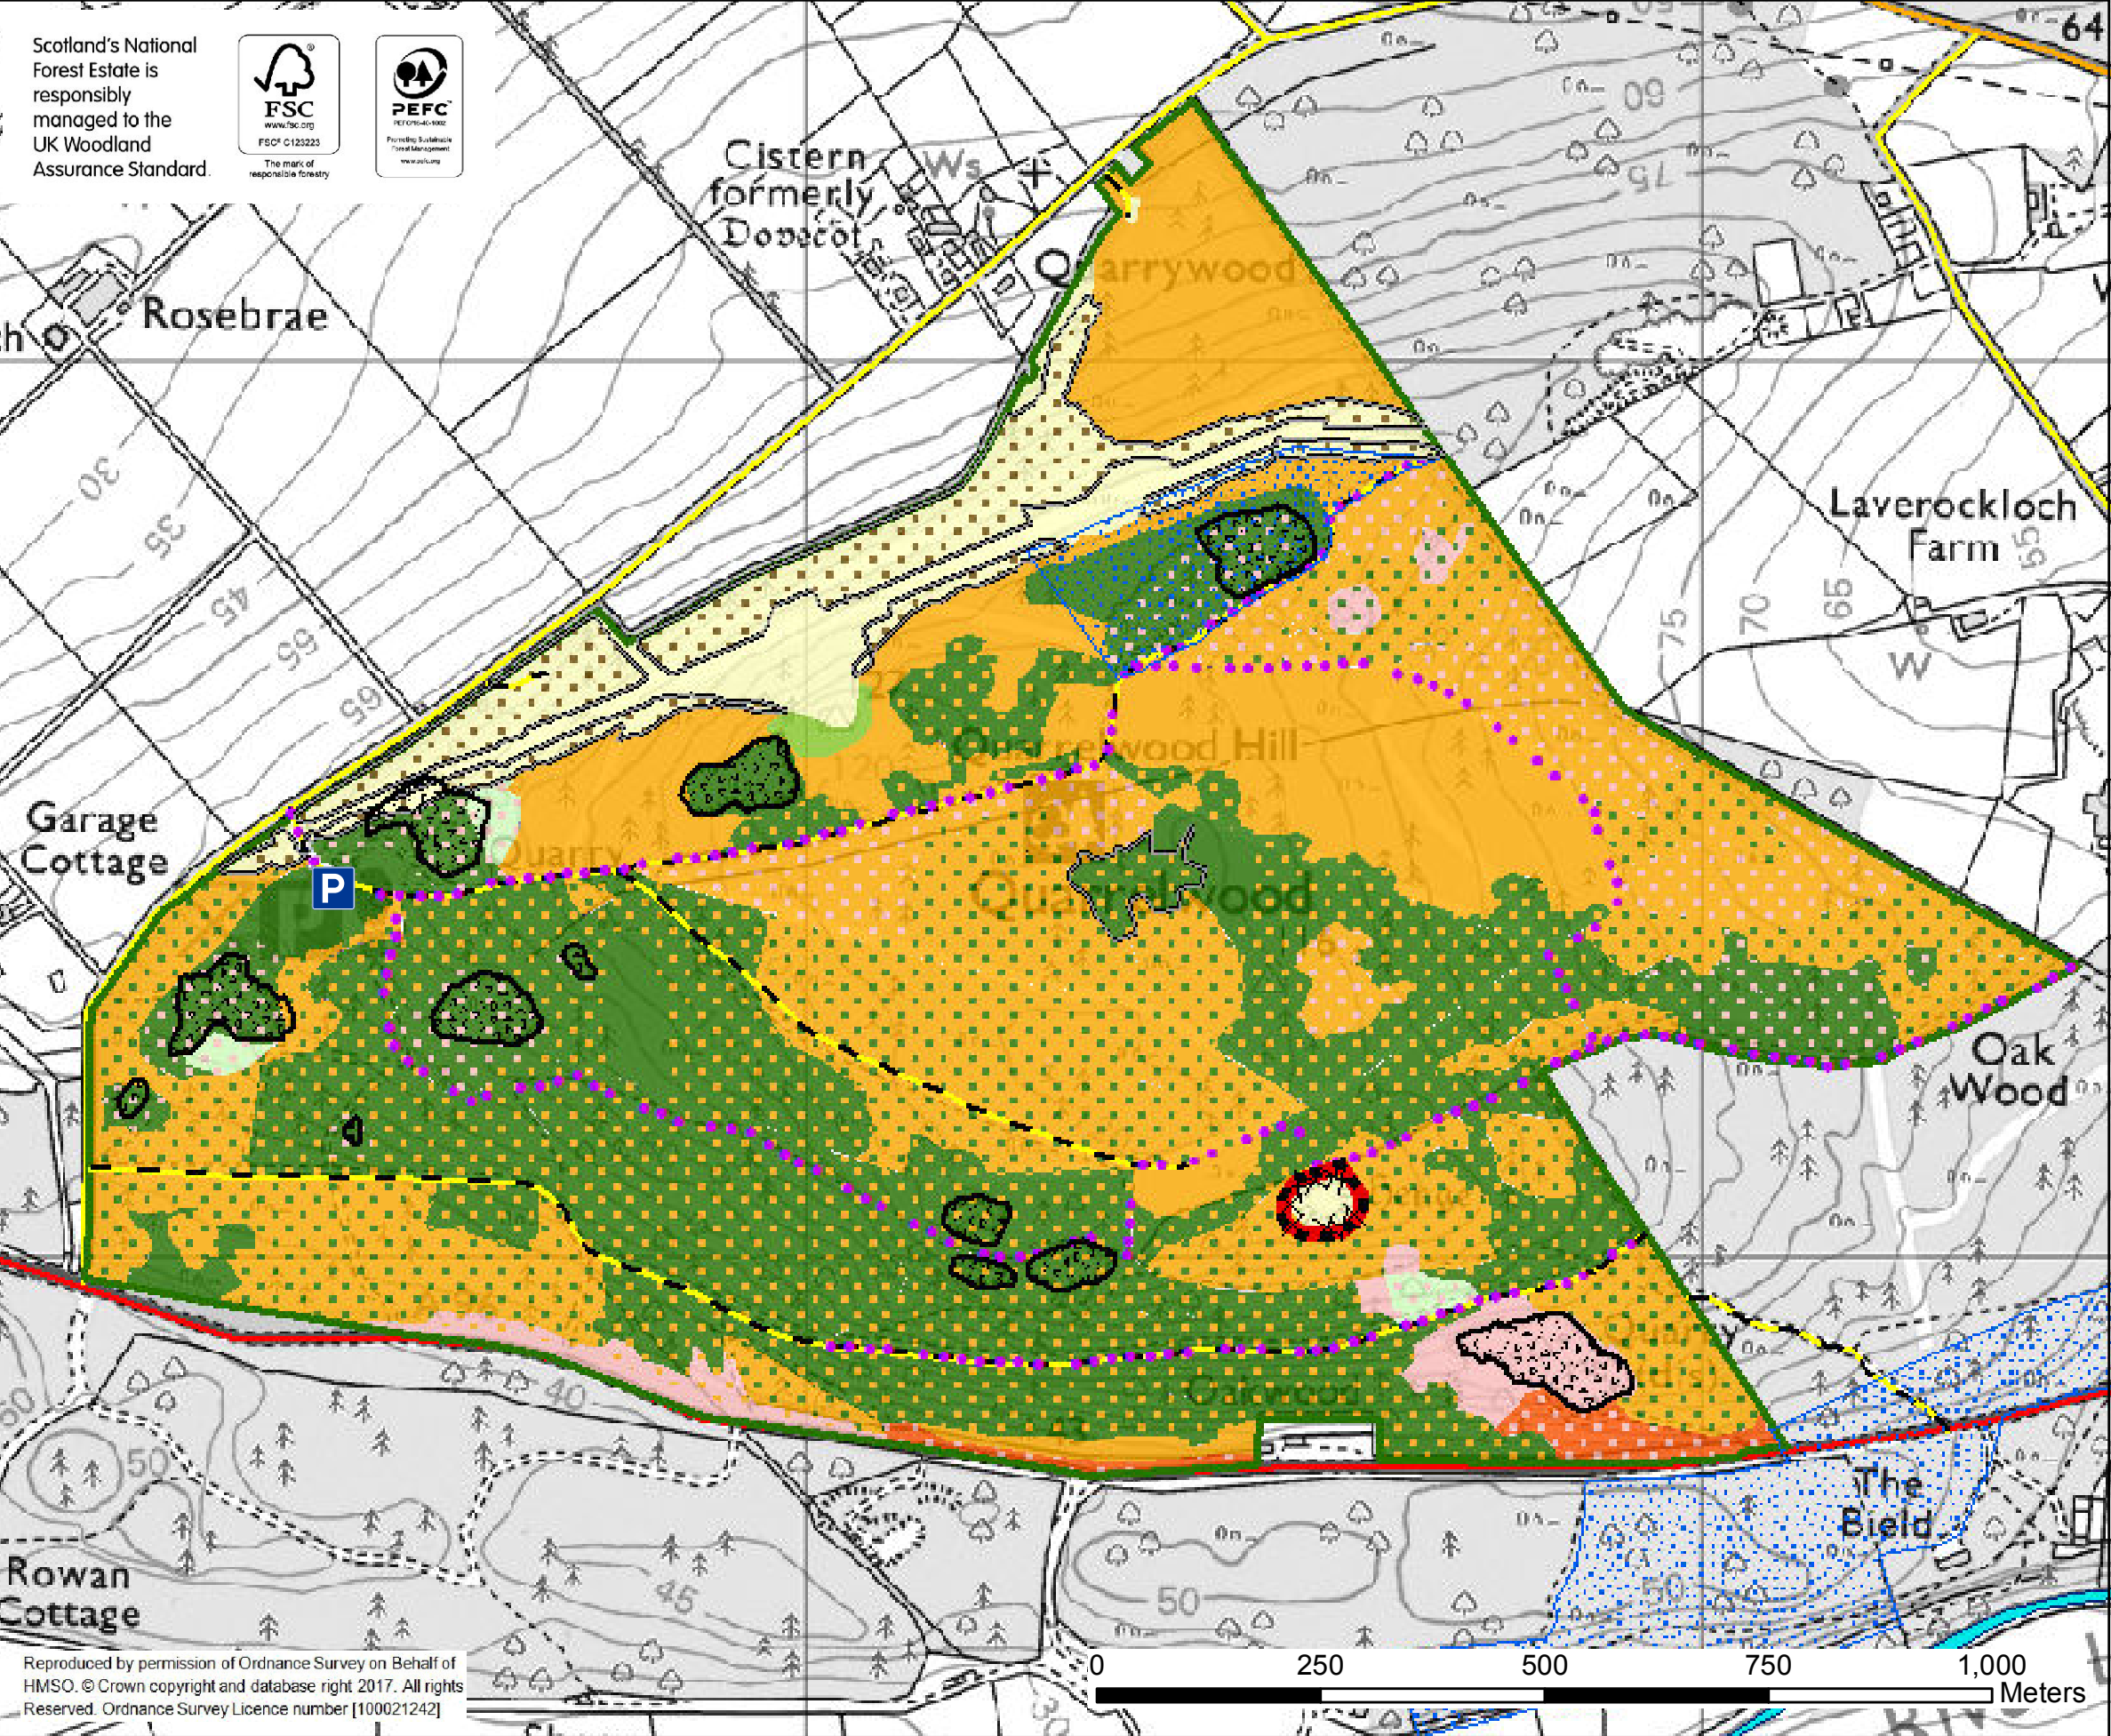

Moray & Aberdeenshire Forest District Quarrelwood

Map 7 Future habitat and species

O.S. Grid Ref NJ 174 634
Date June 2017
Scale: 1:7,500 @ A3

- Car park
- Quarry
- Scheduled monument
- SSSI
- Recreation route
- Forest road
- Restock in plan period
- Felled
- Open
- Open/Broadleaves
- Beech/Birch
- Birch
- Birch/Larch
- Birch/Scots pine
- Corsican pine
- Douglas fir/Birch
- Larch
- Larch/Birch
- Larch/Scots pine
- Scots pine
- Scots pine/Birch
- Scots pine/Larch

Reproduced by permission of Ordnance Survey on Behalf of HMSO. © Crown copyright and database right 2017. All rights Reserved. Ordnance Survey Licence number [100021242]