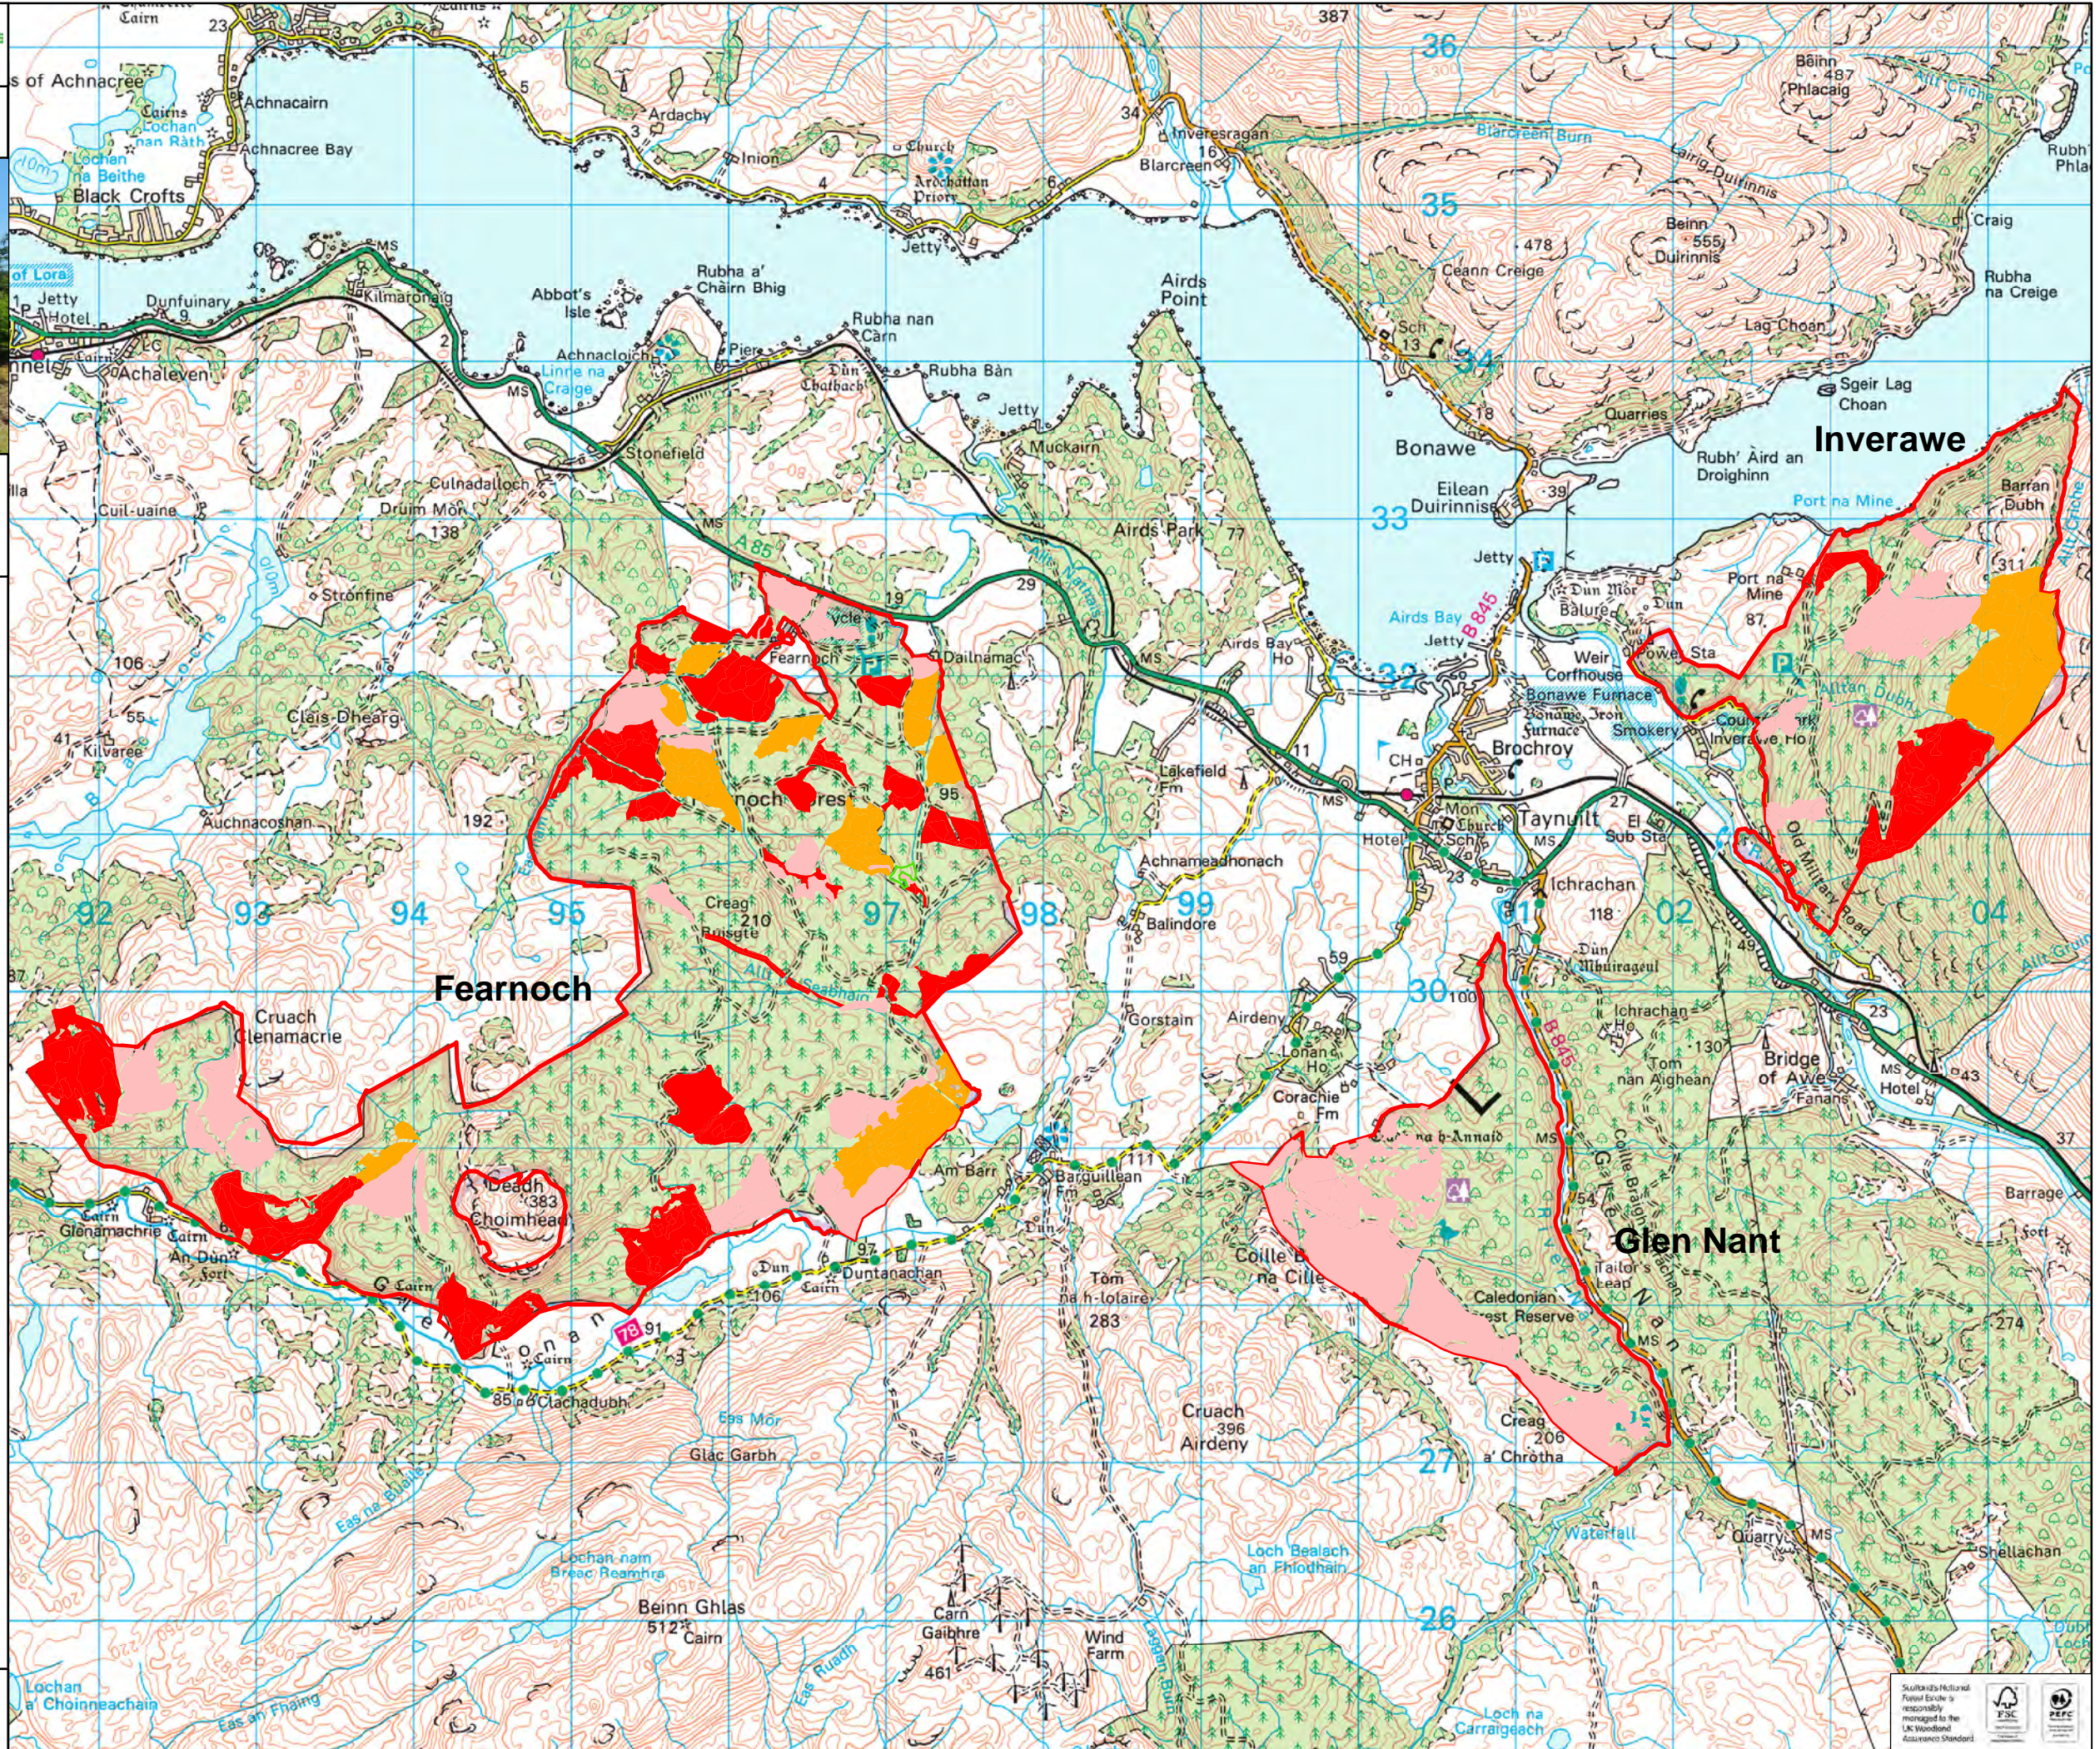

West Region

Taynuilt Land Management Plan

M2: Felling within first 10 years

Legend

- Taynuilt Land Management Plan Area
- Phase 1: 2020 - 2024
- Phase 2: 2025 - 2029
- Felled

Scale: 1:40,000 @ A3

17/09/2019