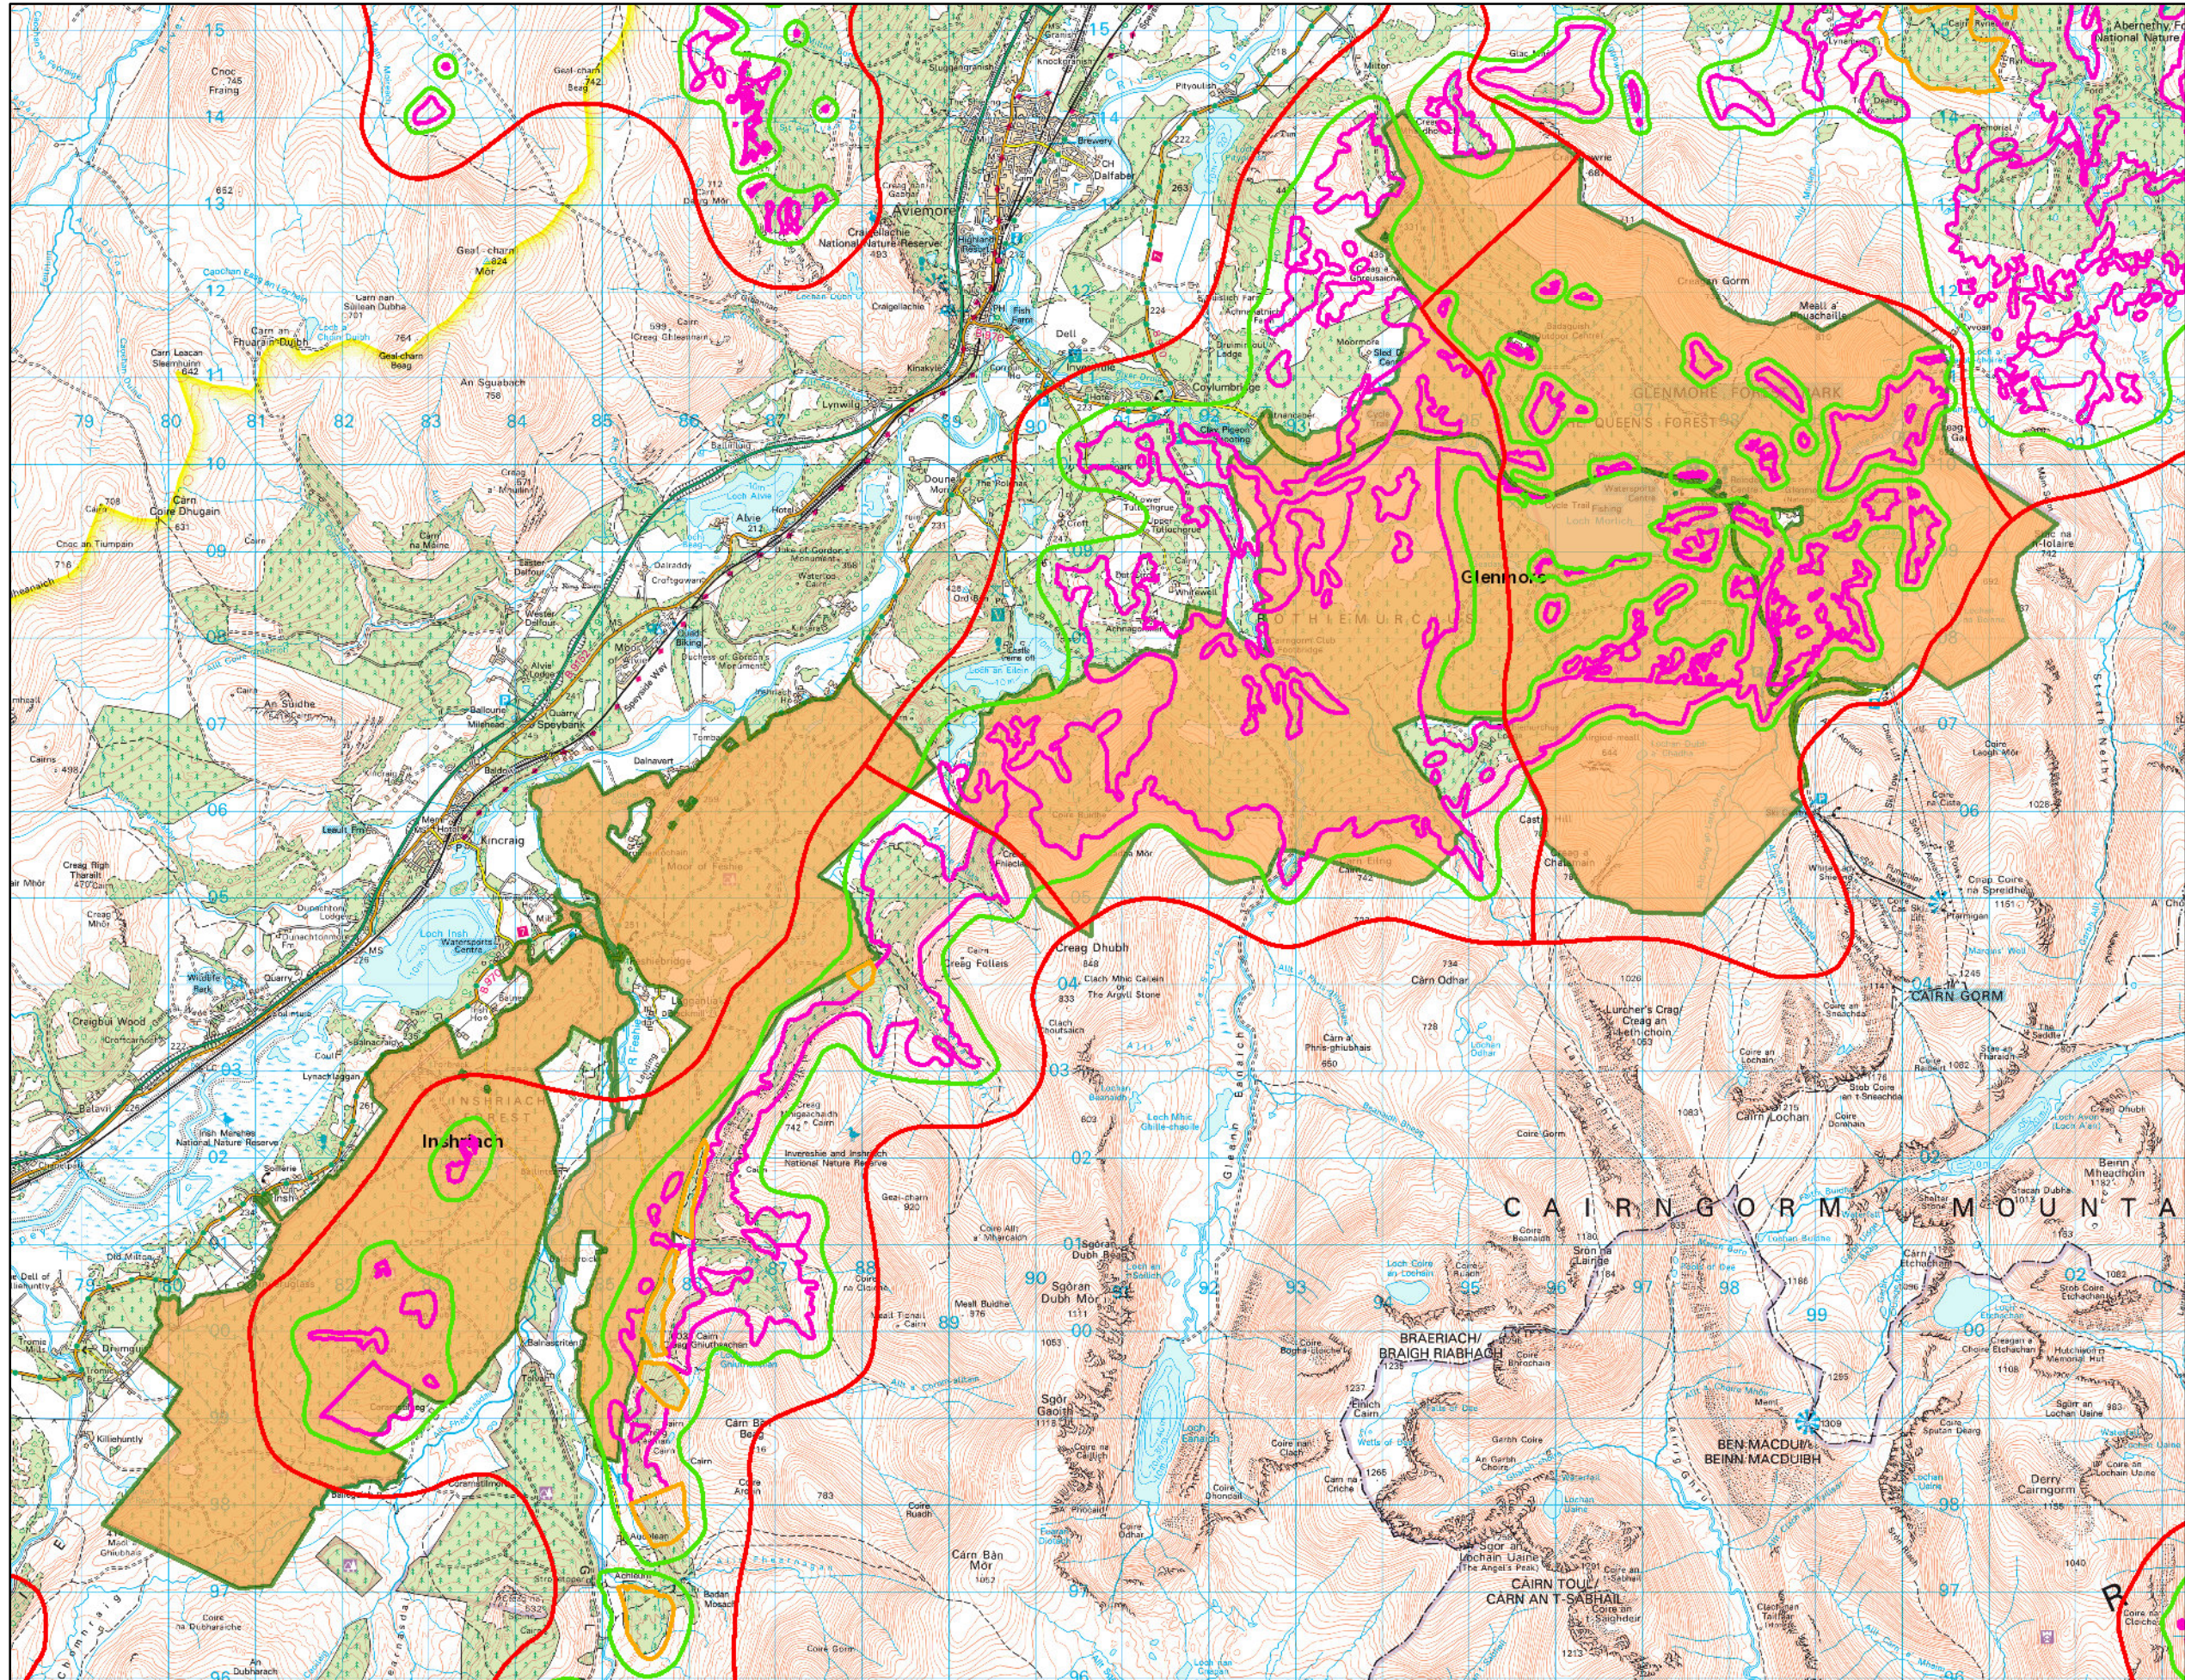

Untitled

Author: Ben Griffin

Scale @ A3: 1:75,000

Date: 12/06/2020

Legend

Caledonian Pinewood Inventory (Scot.)

-  Cal Pine Buffer Zone
-  Cal Pine Planted Area
-  Cal Pine Regeneration Zone
-  Caledonian Pinewood
-  Blocks

Reproduced by permission of Ordnance Survey on behalf of HMSO.
© Crown copyright and database right 2020. All rights reserved.
Ordnance Survey Licence number 100024925.
© Getmapping Plc and Bluesky International Limited 2020.

Scotland's national forests and land are responsibly managed to the UK Woodland Assurance Standard.