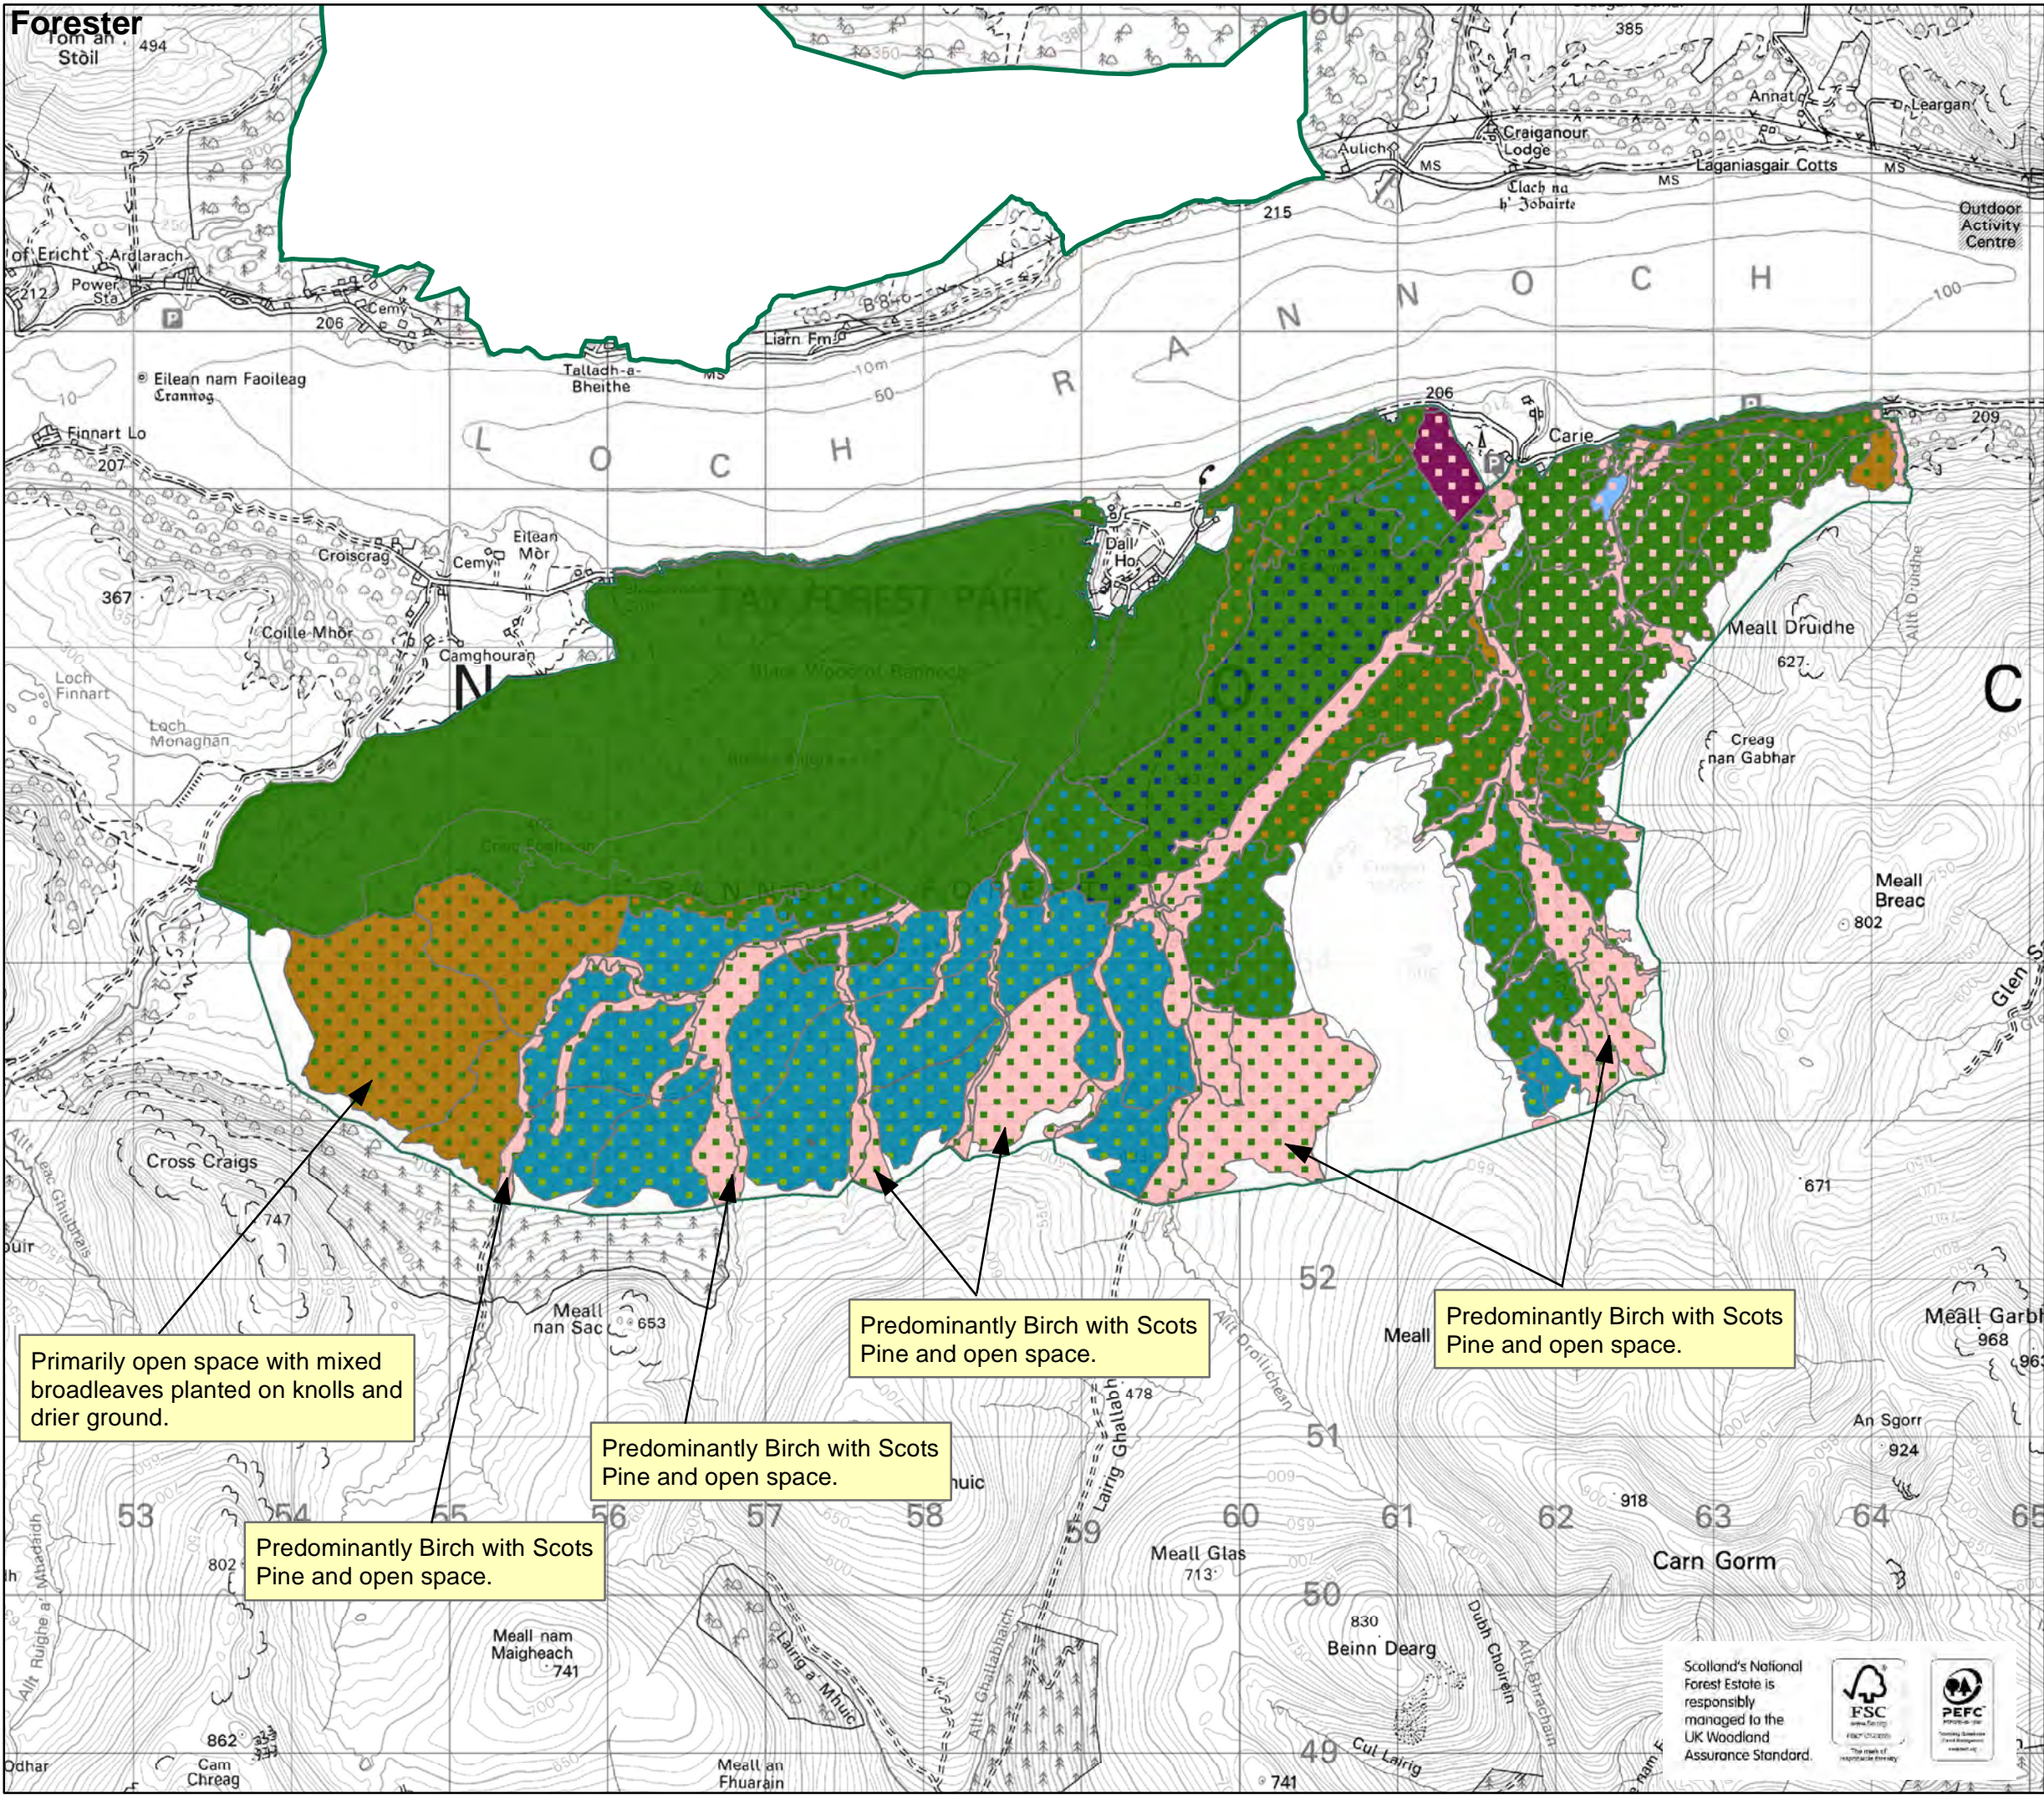

South Rannoch Forest Design Plan

Map 6: Future Habitats and Species Map

Scale: 1:40,000

Date: January 2015

Legend

-  Forest Design Plan Boundary
-  Sitka spruce (SS)
-  Norway spruce (NS)
-  Lodgepole pine (LP)
-  Scots pine (SP)
-  Larch sp (EL/HL/JL)
-  Douglas fir (DF)
-  Mixed/ other conifers (MC/XC)
-  Birch (BI)
-  Oak (OK)
-  Ash (AH)
-  Beech (BE)
-  Mixed/ other broadleaves (MB/XB)
-  Open land
-  Species Mixture: Main colour = Dominant species
Dots = Secondary species
Sitka spruce with Birch shown here

Scotland's National Forest Estate is responsibly managed to the UK Woodland Assurance Standard.

Reproduced by permission of Ordnance Survey on behalf of HMSO. © Crown copyright and database right [2015]. All rights reserved. Ordnance Survey Licence number [100021242]