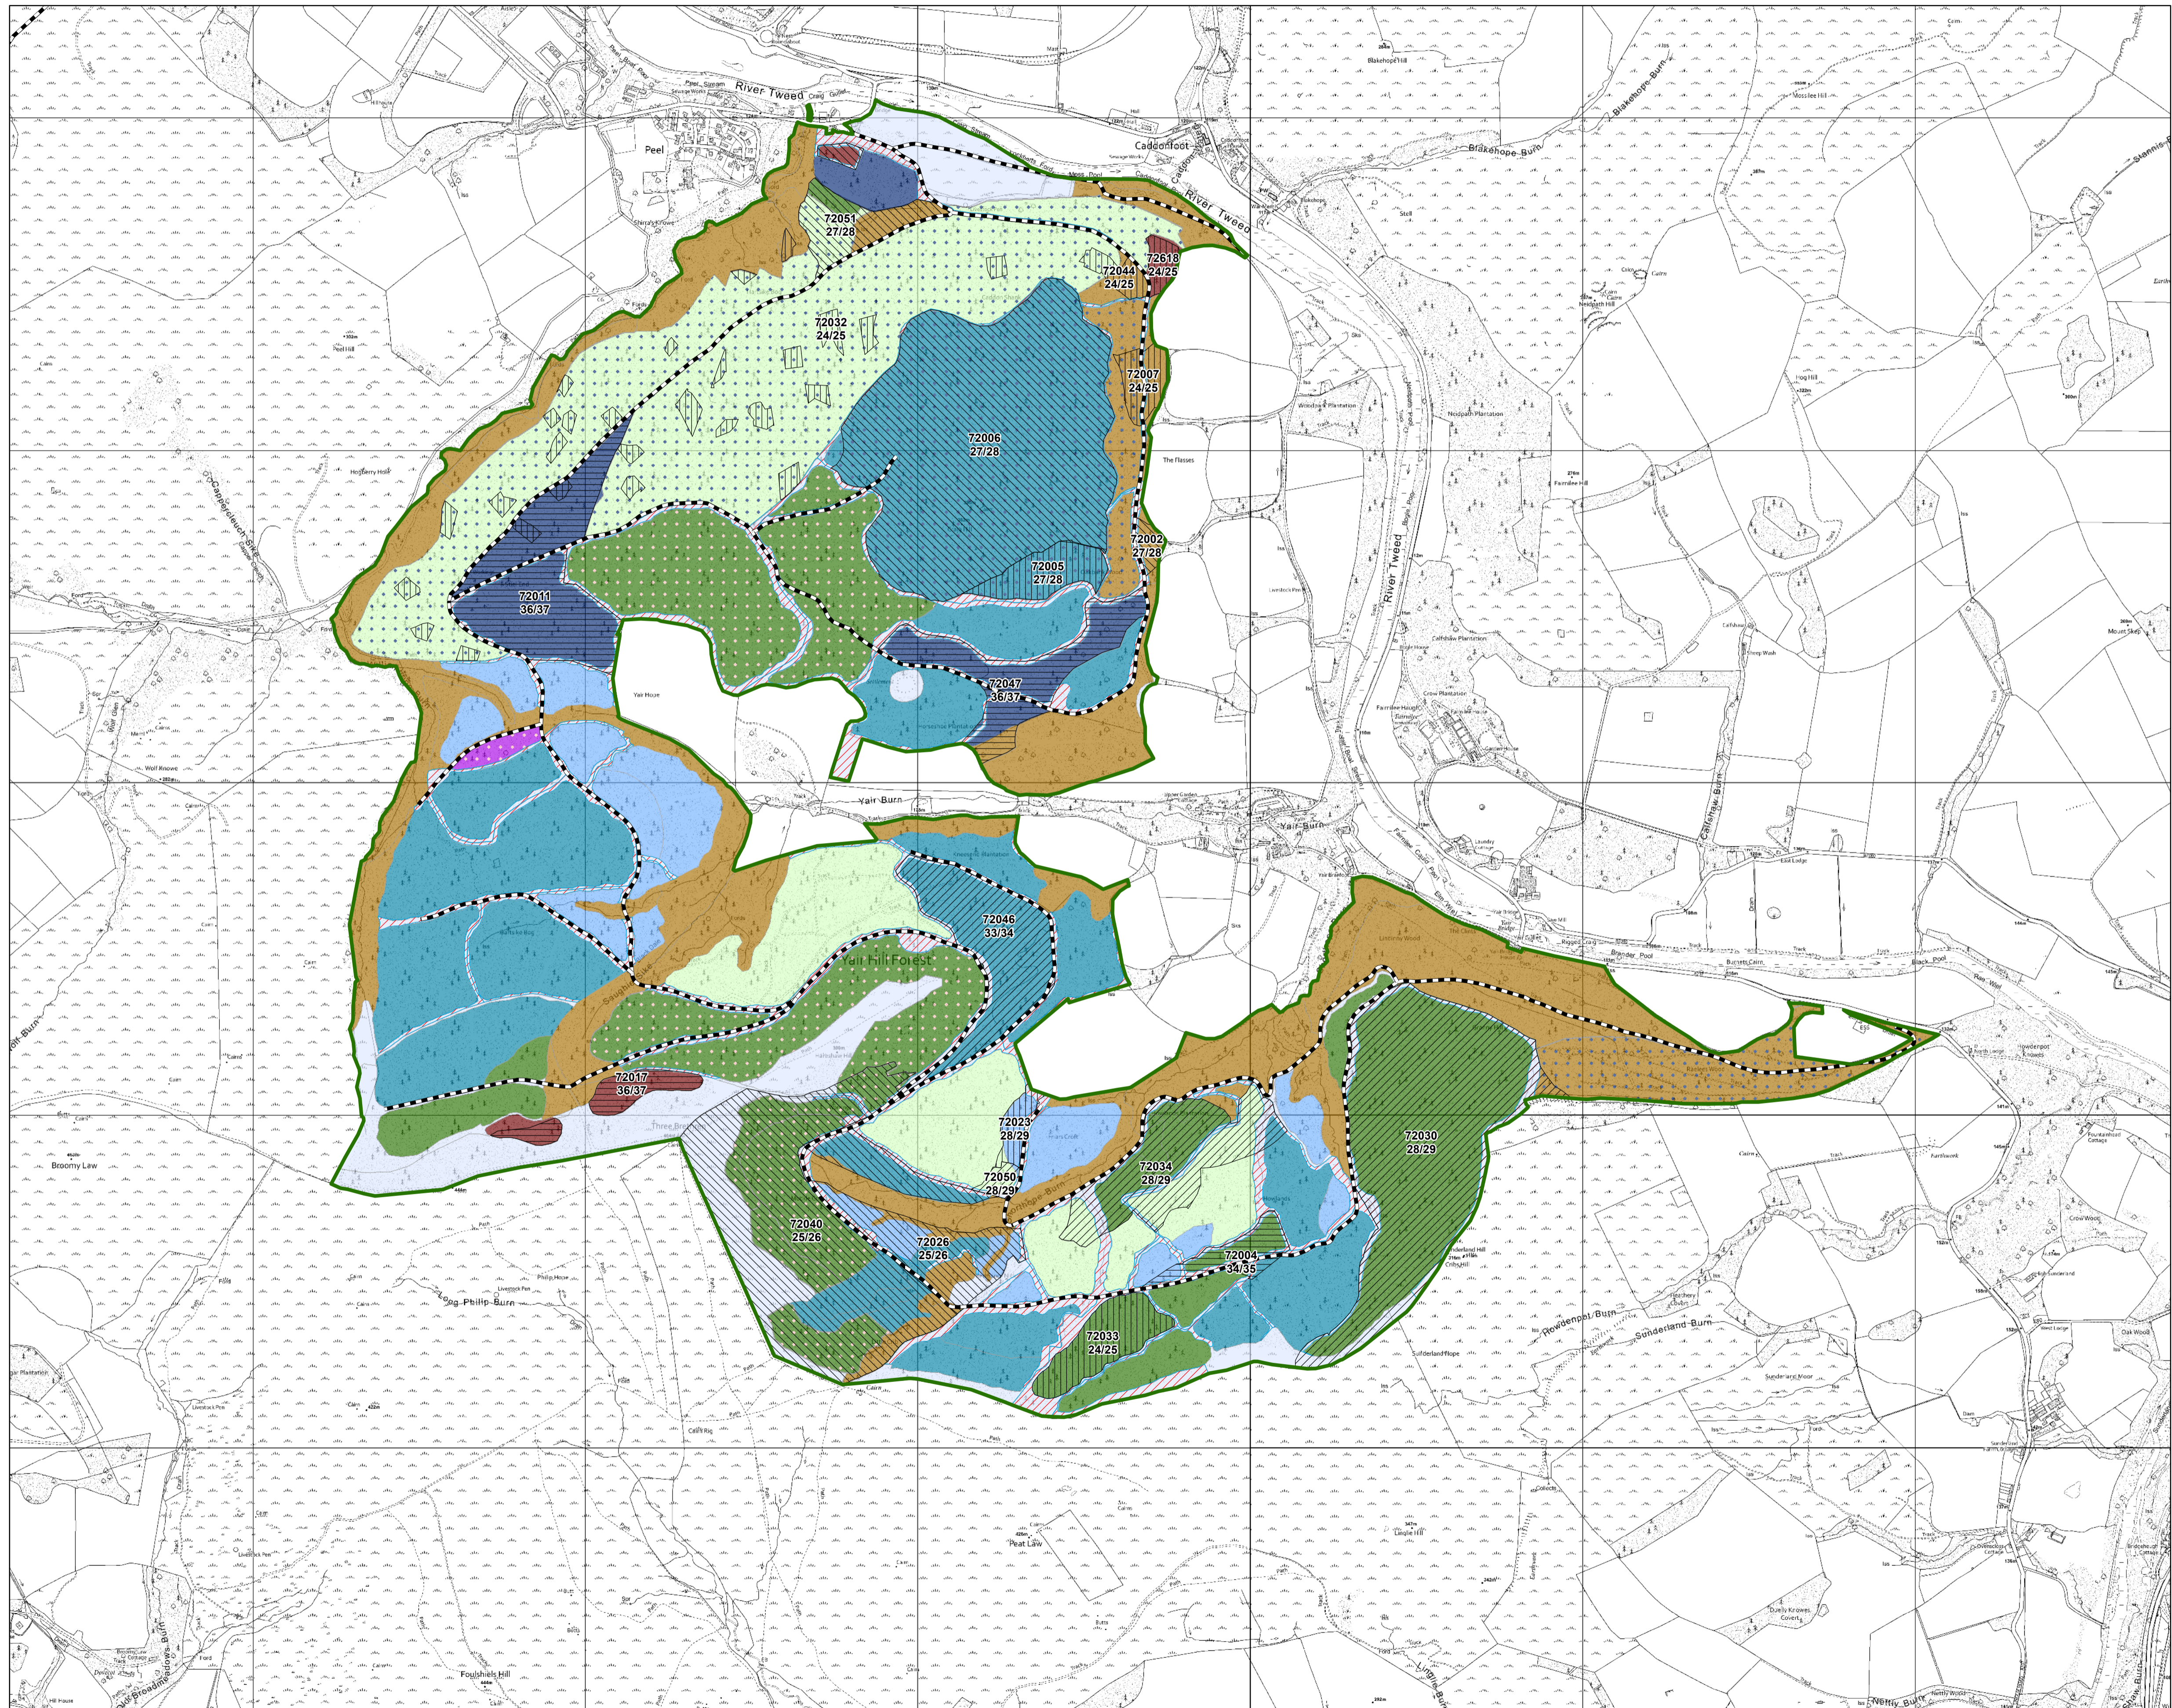

Yair
Map 4: Management

Author: u320694

Scale @ A1: 1:10,000

Date: 06/11/2023

-  Plan_Area
-  Forest Roads
-  Fallow Restock P1
-  Restock P1
-  Restock P2
-  Restock P3
-  Douglas Fir
-  Norway Spruce
-  Native Mixed/Other Broadleaves
-  Other/Mixed Broadleaves
-  Other/Mixed Conifers
-  Scots Pine
-  Sitka Spruce
-  Douglas Fir with any Other Conifers
-  Oak with Birch
-  Other Broadleaves with any Other Conifers
-  Scots Pine with Birch
-  Sitka Spruce with any Other Conifers
-  Open
-  Successional_Open

Reproduced by permission of Ordnance Survey on behalf of HMSO. © Crown copyright and database right [2023]. All rights reserved. Ordnance Survey Licence number [100021242]. © Getmapping Plc and Bluesky International Limited 2023.