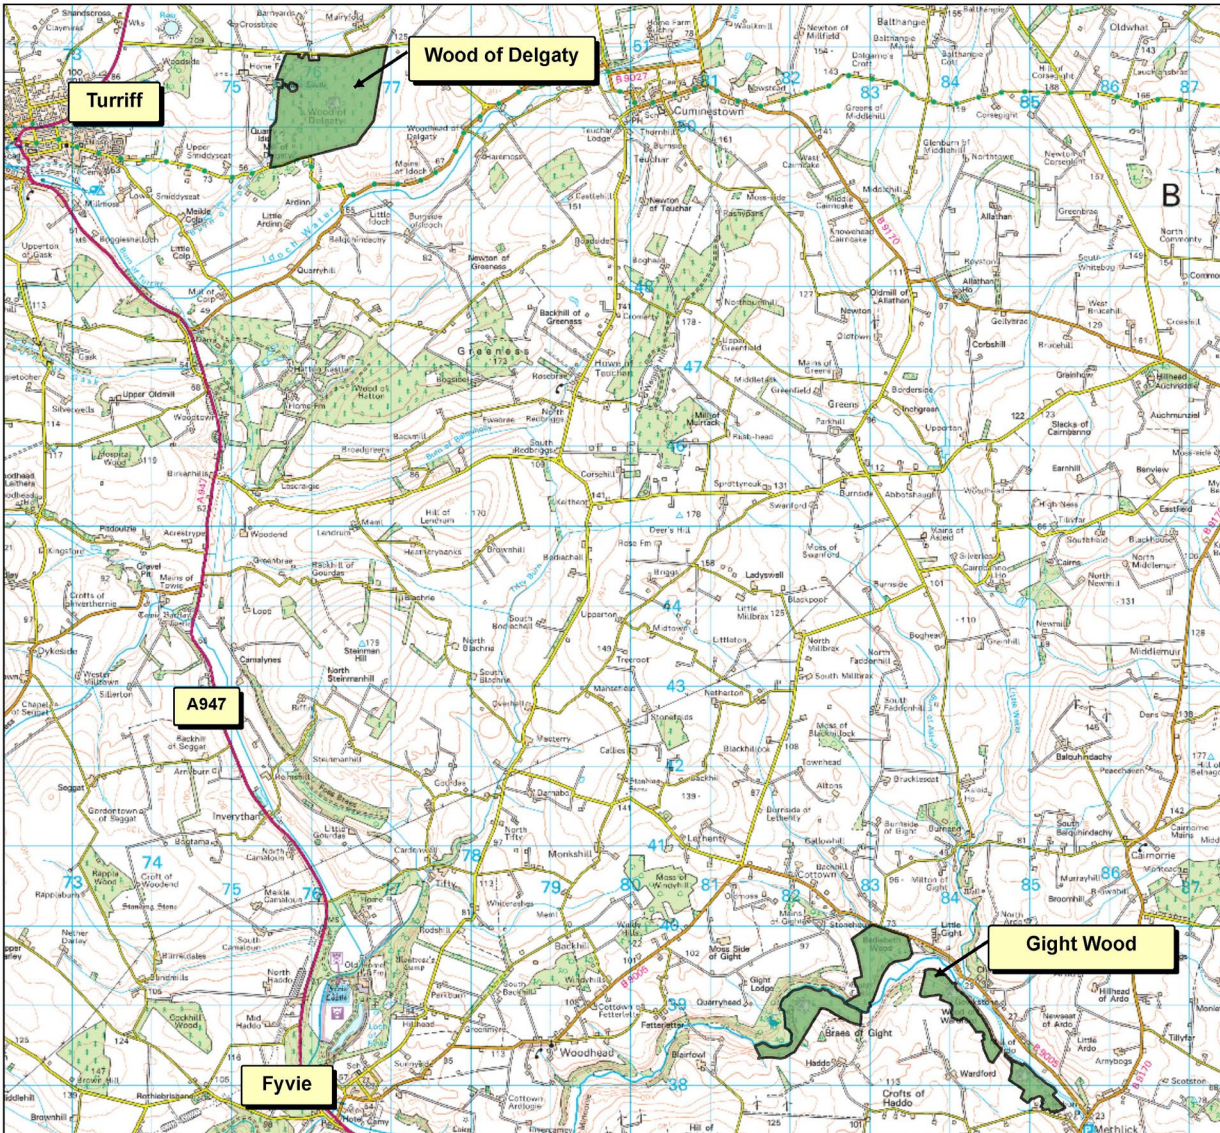

Buchan Woods

LMP Summary

Buchan Woods land management plan area is located near Turriff and Methlick in Aberdeenshire (see location map below).

The plan includes two main areas of forestry: Delgaty Woods, near Turriff and Gight Woods, near Methlick.

The primary objective for Delgaty Woods is the management of the woodland for the production of a sustainable, quality crop of timber.

The primary objective for Gight Woods will be to continue its conversion to native broadleaf woodland for environmental and biodiversity benefits.

Location Map

Buchan Woods

Location Map

Scale @ A3: 1:50,000

Date: 21/07/2020

Legend

 Buchan Woods

© Crown Copyright and database right 2020.
 Ordnance Survey Licence number 100021242.
 © Getmapping Plc and Bluesky International Limited 2020.