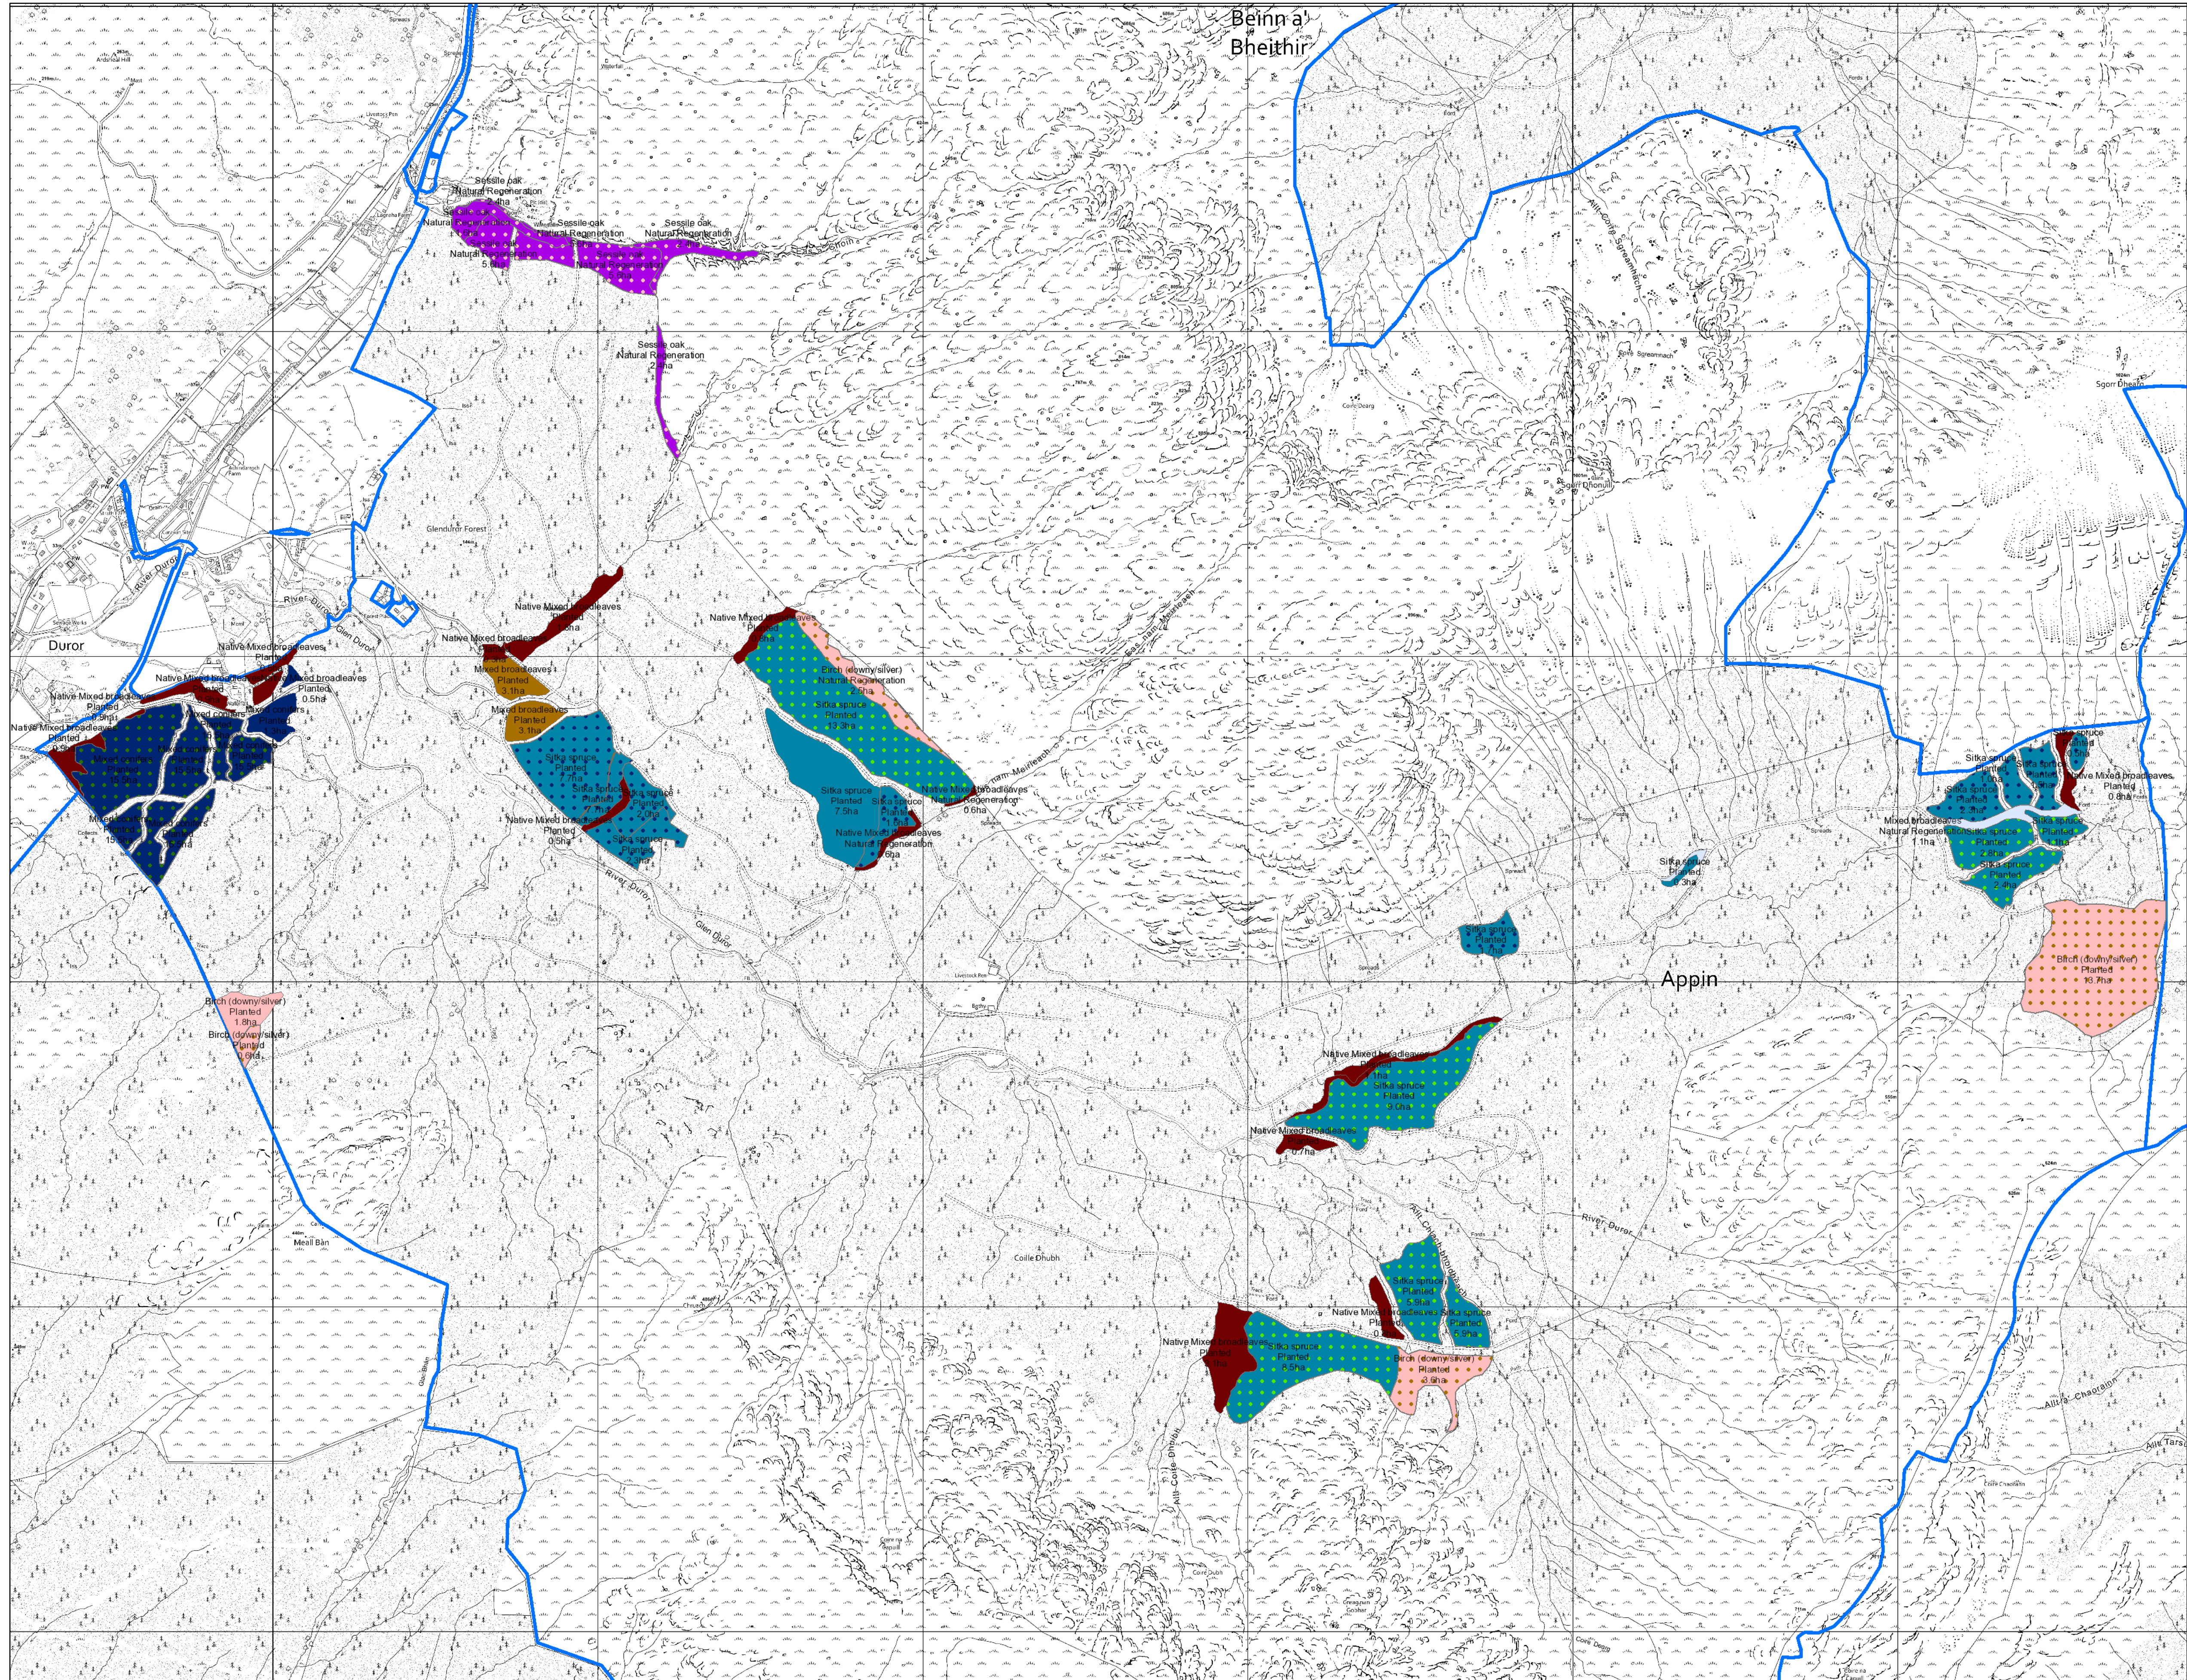

Duror P1 & 2 Restock

Author: Mandie Currie

Scale @ A1: 1:10,000

Date: 30/07/2024

Restock Species Pure and Mixtures

- Ash
 - Beech
 - Birch
 - Douglas Fir
 - Larch
 - Lodgepole Pine
 - Norway Spruce
 - Oak
 - Native Mixed/Other Broadleaves
 - Other/Mixed Broadleaves
 - Other/Mixed Conifers
 - Scots Pine
 - Sitka Spruce
 - Open
- Species Mixture
- Main colour = Dominant species
 - Dots = Secondary species
 - Sitka spruce with Birch shown here

0 0.075 0.15 0.3 0.45 0.6 km

Reproduced by permission of Ordnance Survey on behalf of HMSO. © Crown copyright and database right 2024. All rights reserved. Ordnance Survey Licence number 10024925. © Bluesky International Ltd and Getmapping Plc 2024.