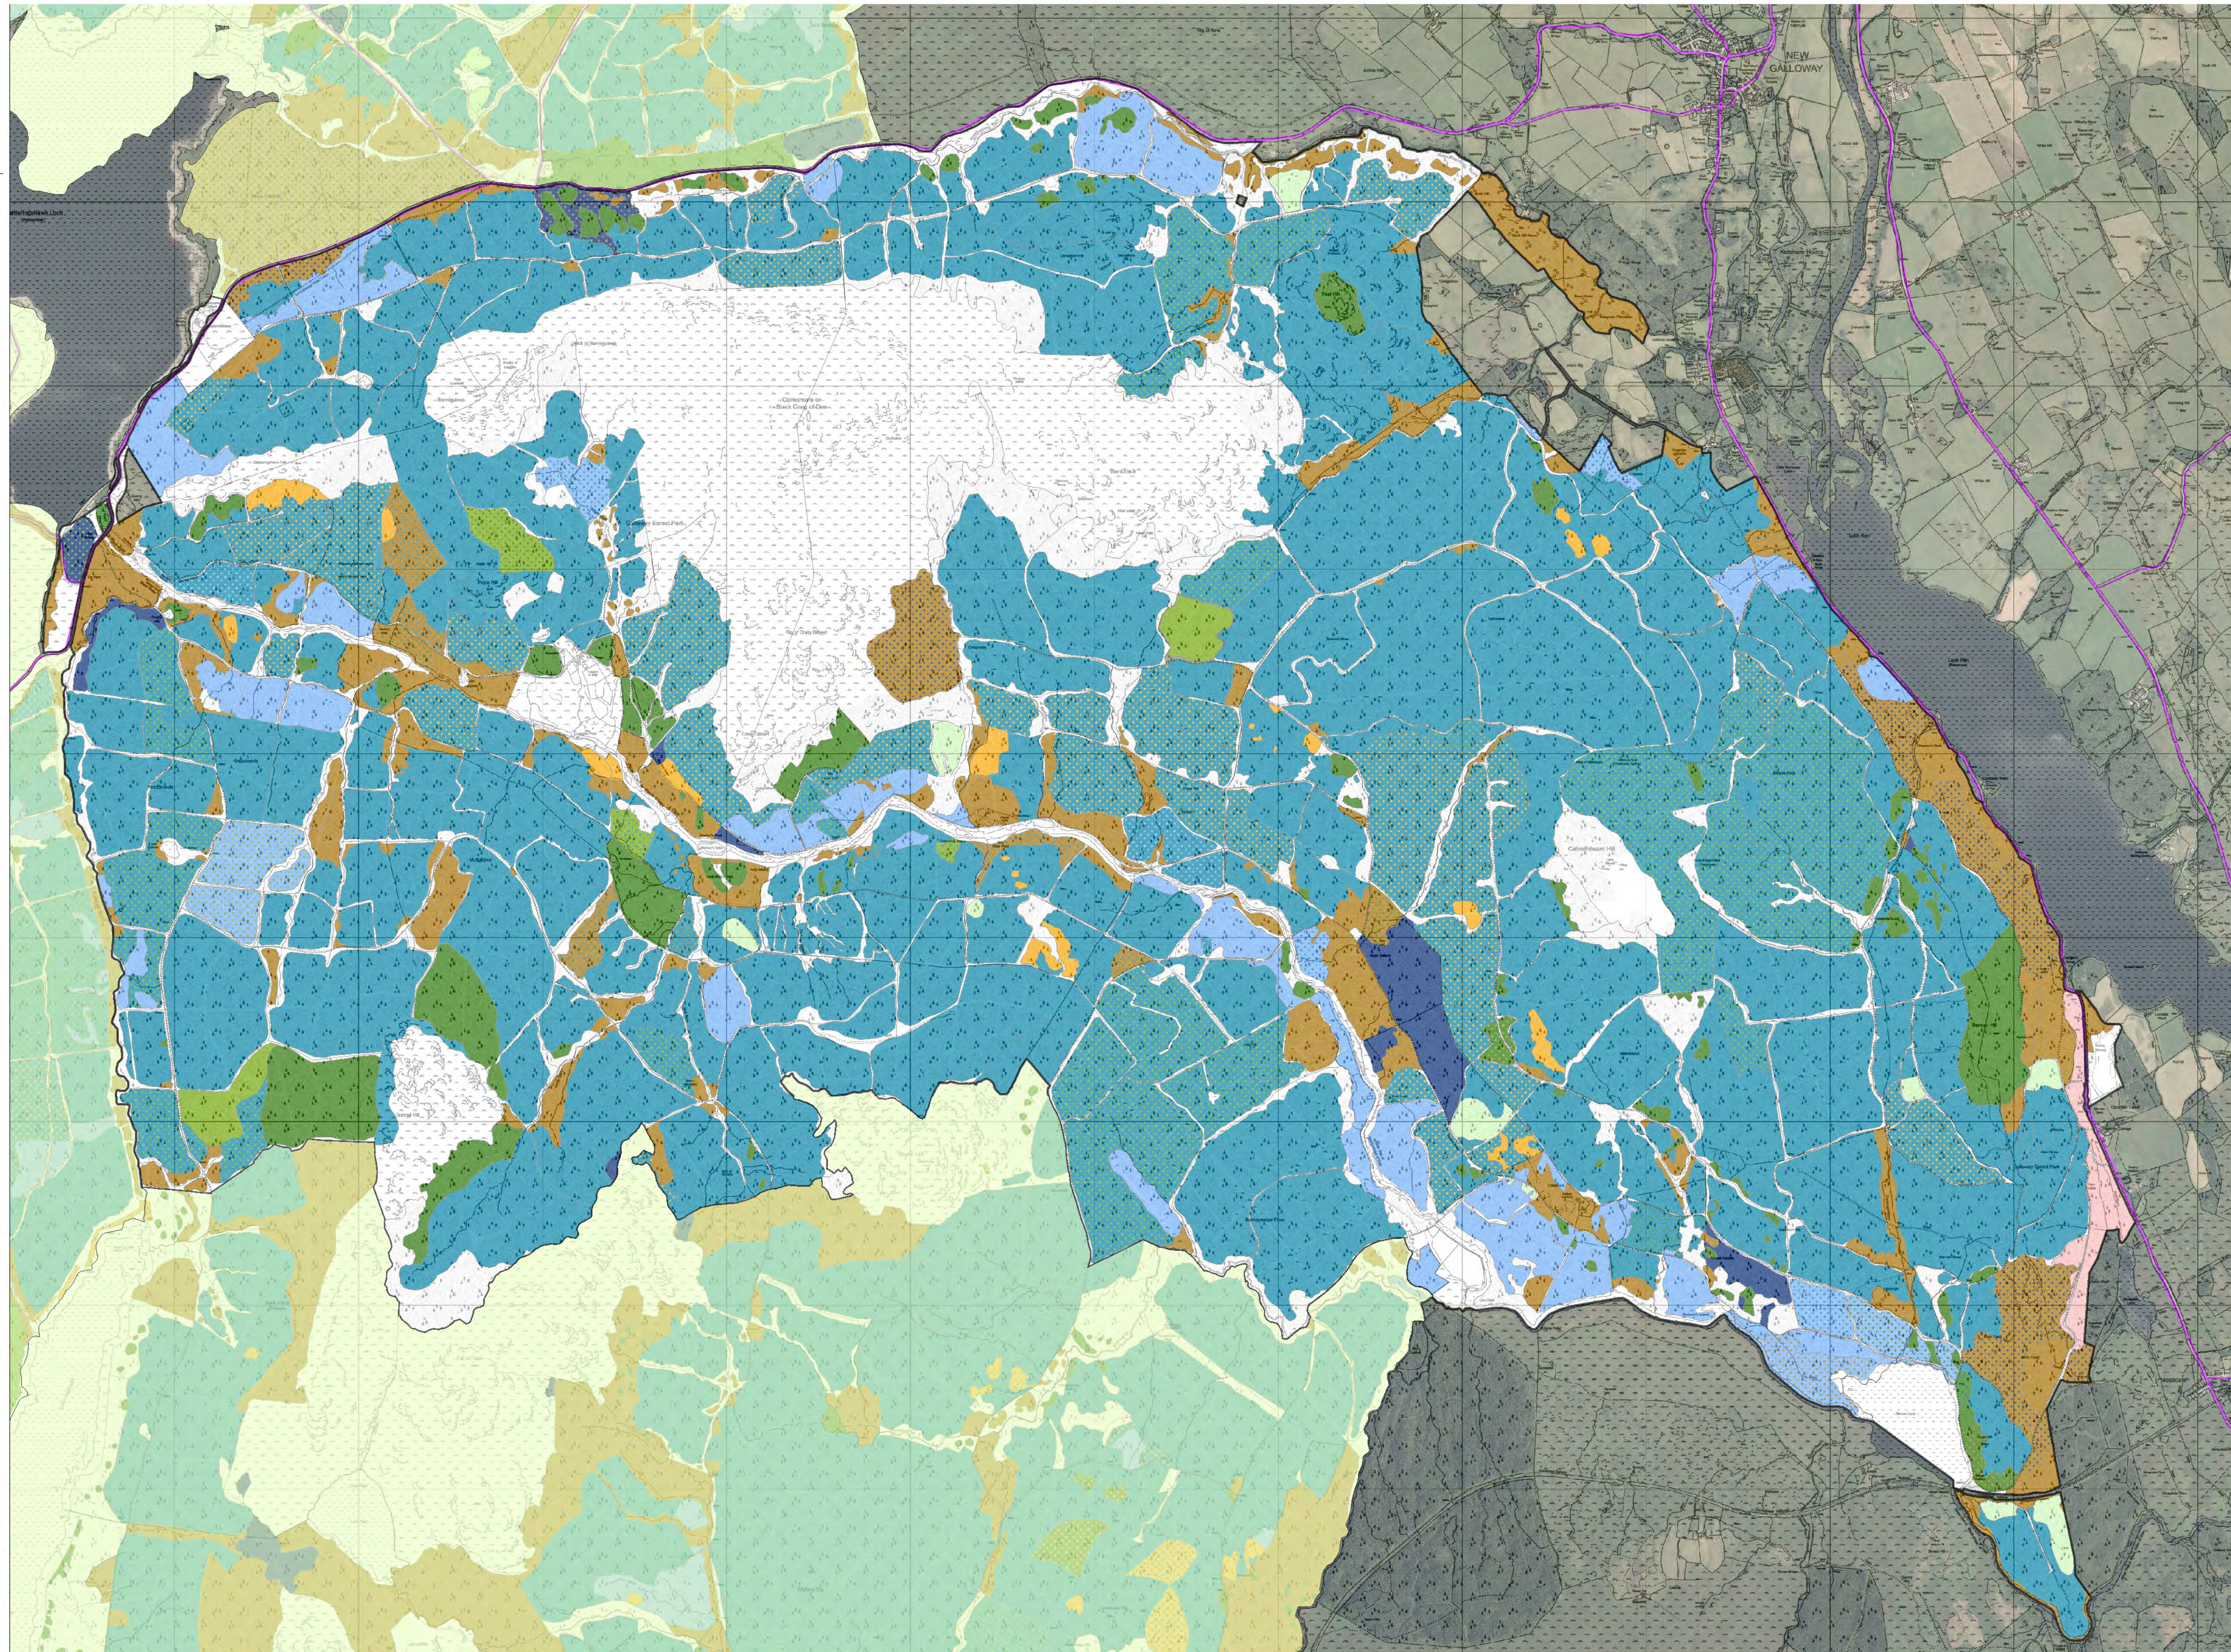

Galloway Forest District

Bennan Land Management Plan

Future Habitats & Species Map

Scale @ A0: 1:12,000

Date: 14 March 2018

Legend

-  Forest Design Plan Boundary
-  Sitka spruce (SS)
-  Norway spruce (NS)
-  Lodgepole pine (LP)
-  Scots pine (SP)
-  Larch sp (EL/HL/JL)
-  Douglas fir (DF)
-  Mixed/ other conifers (MC/XC)
-  Birch (BI)
-  Oak (OK)
-  Ash (AH)
-  Beech (BE)
-  Mixed/ other broadleaves (MB/XB)
-  Open land
-  Species Mixture:
Main colour = Dominant species
Dots = Secondary species
Sitka spruce with Birch shown here

Scotland's National Forest Estate is responsibly managed to the UK Woodland Assurance Standard.

Reproduced by permission of Ordnance Survey on behalf of HMSO. © Crown copyright and database right 2018. All rights Reserved. Ordnance Survey Licence Number[100021242]