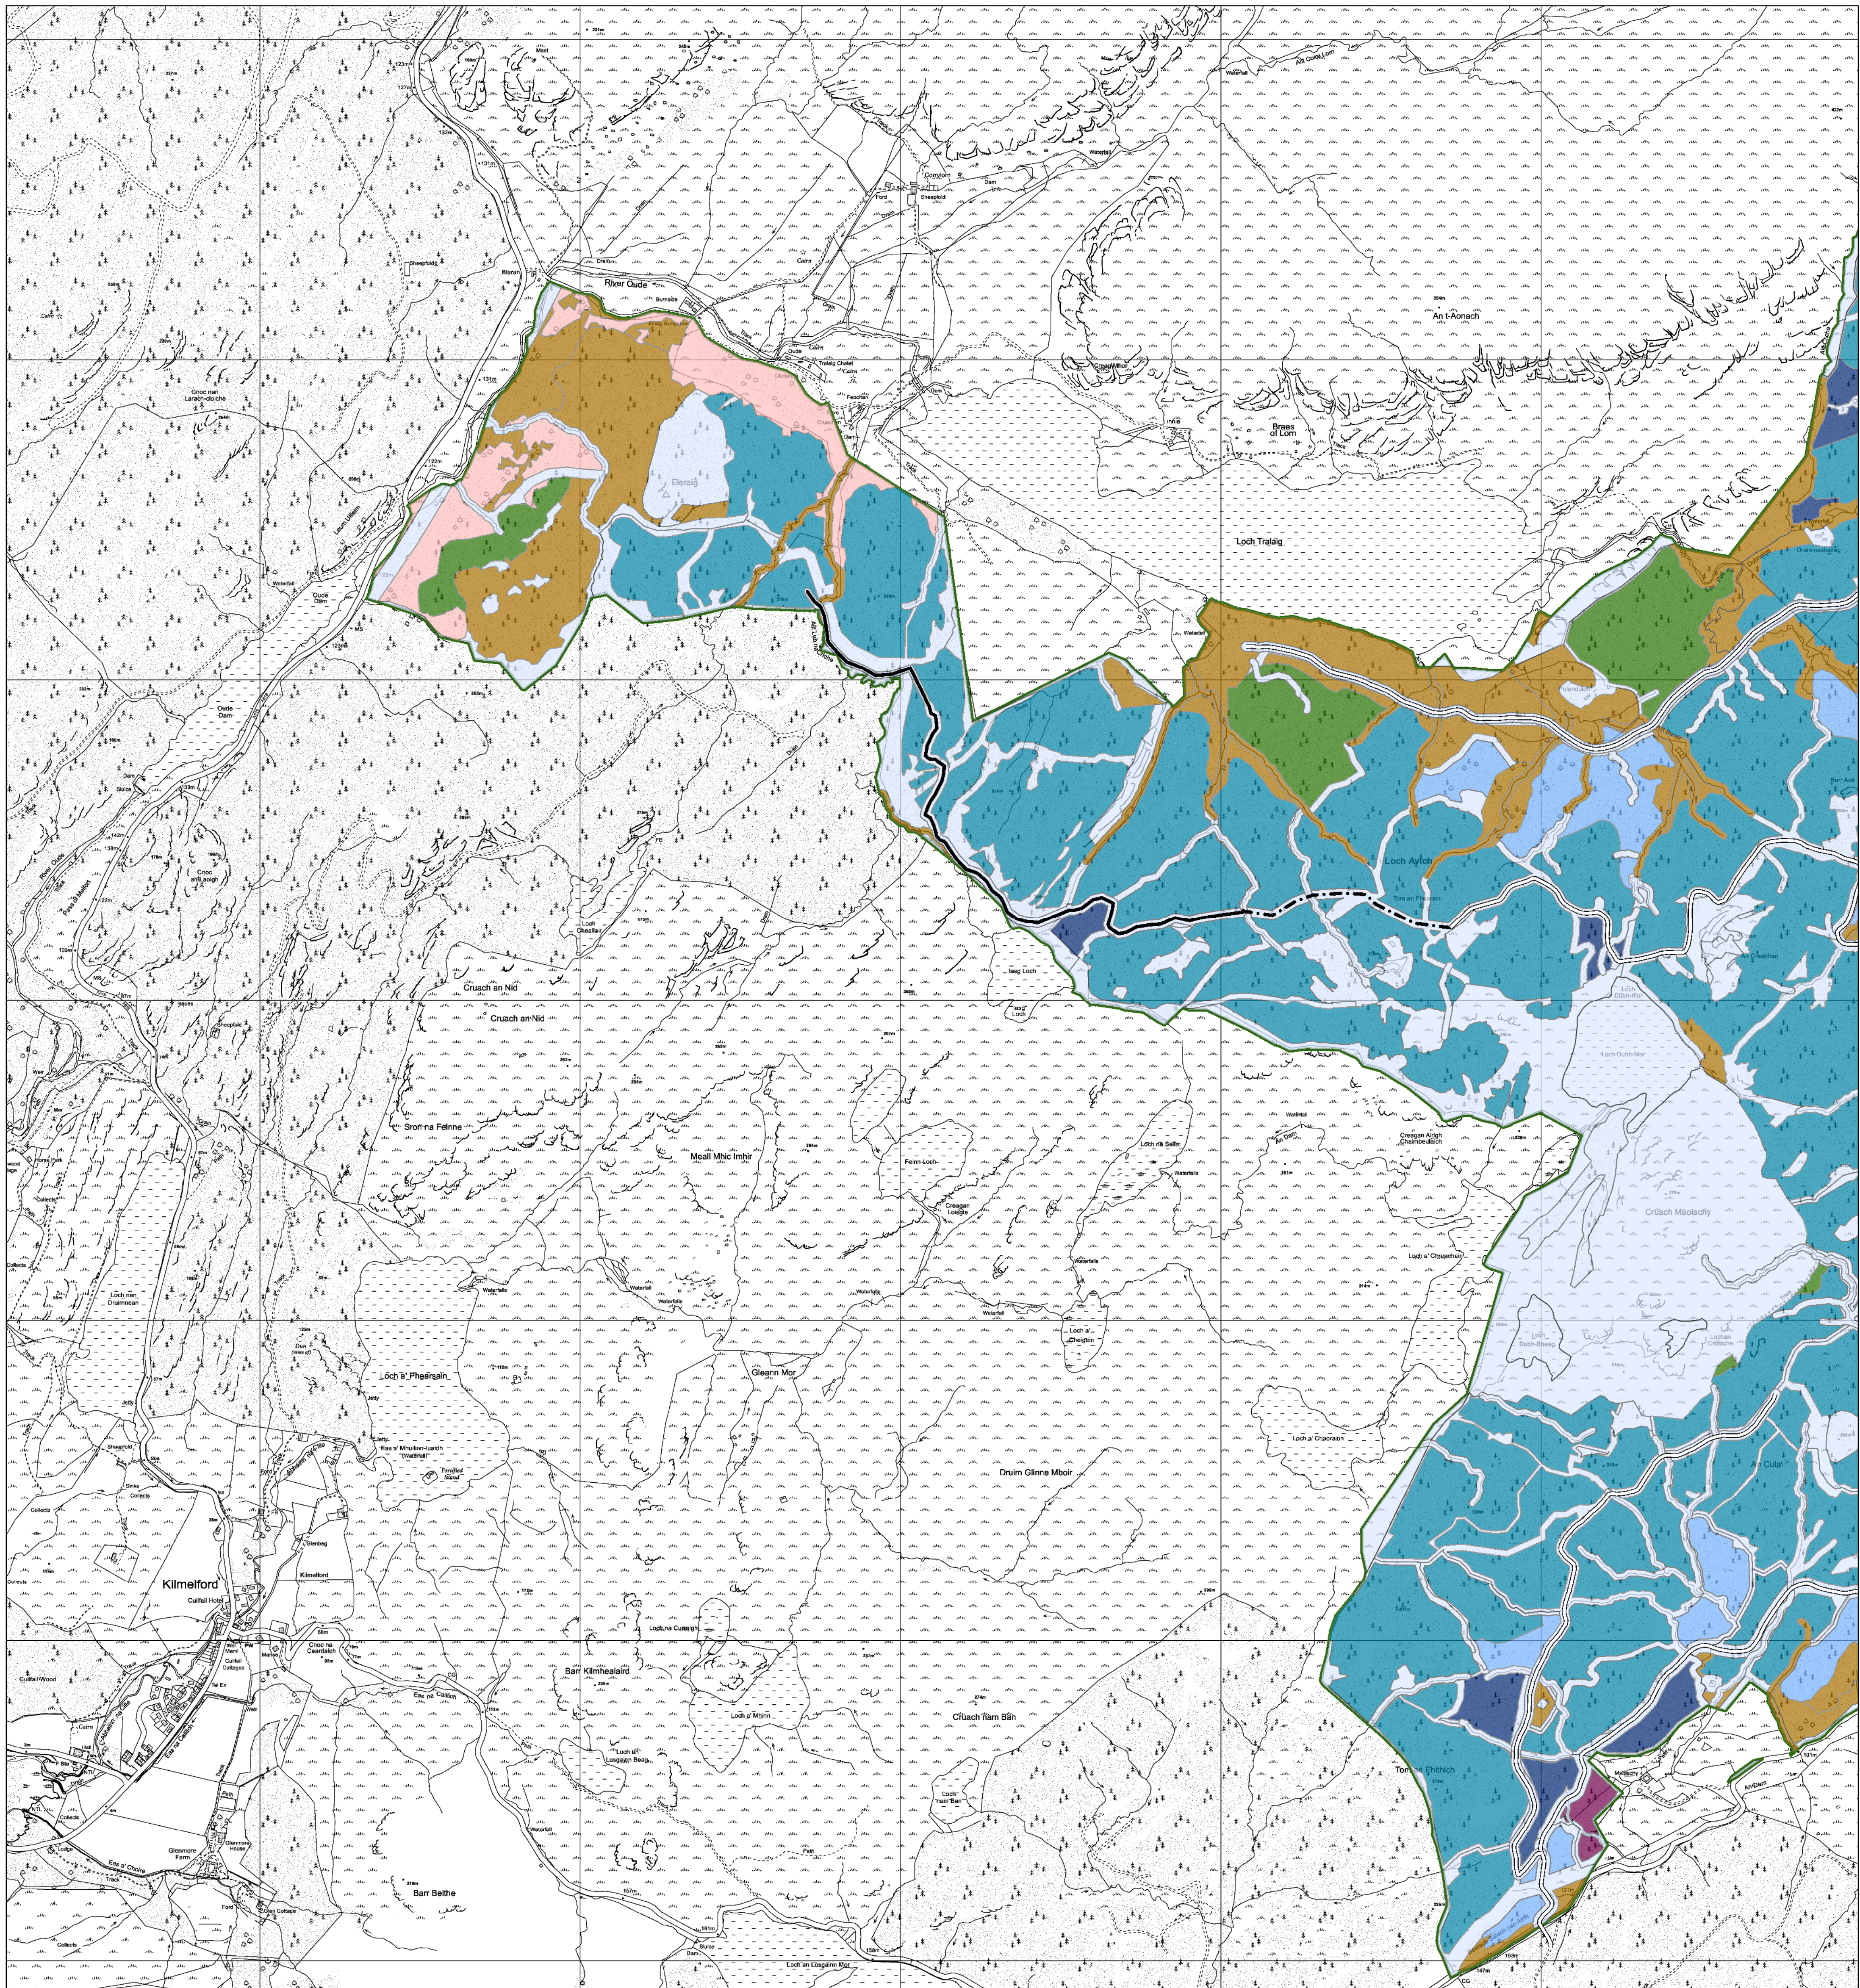

Douglas Fir

Larch

Lodgepole Pine

Norway Spruce

Scots Pine

Sitka Spruce

Open

Blocks

Map 7c(ii) Future Habitats-Loch Avich West

Scale @ A1: 1:10,000

Date: 16/04/2020

Author: Jeni West

Legend

Forest Roads

- Forest Roads
- Planned Roads
- Phytophthora Ramorum Roads

Scenario Restock Areas