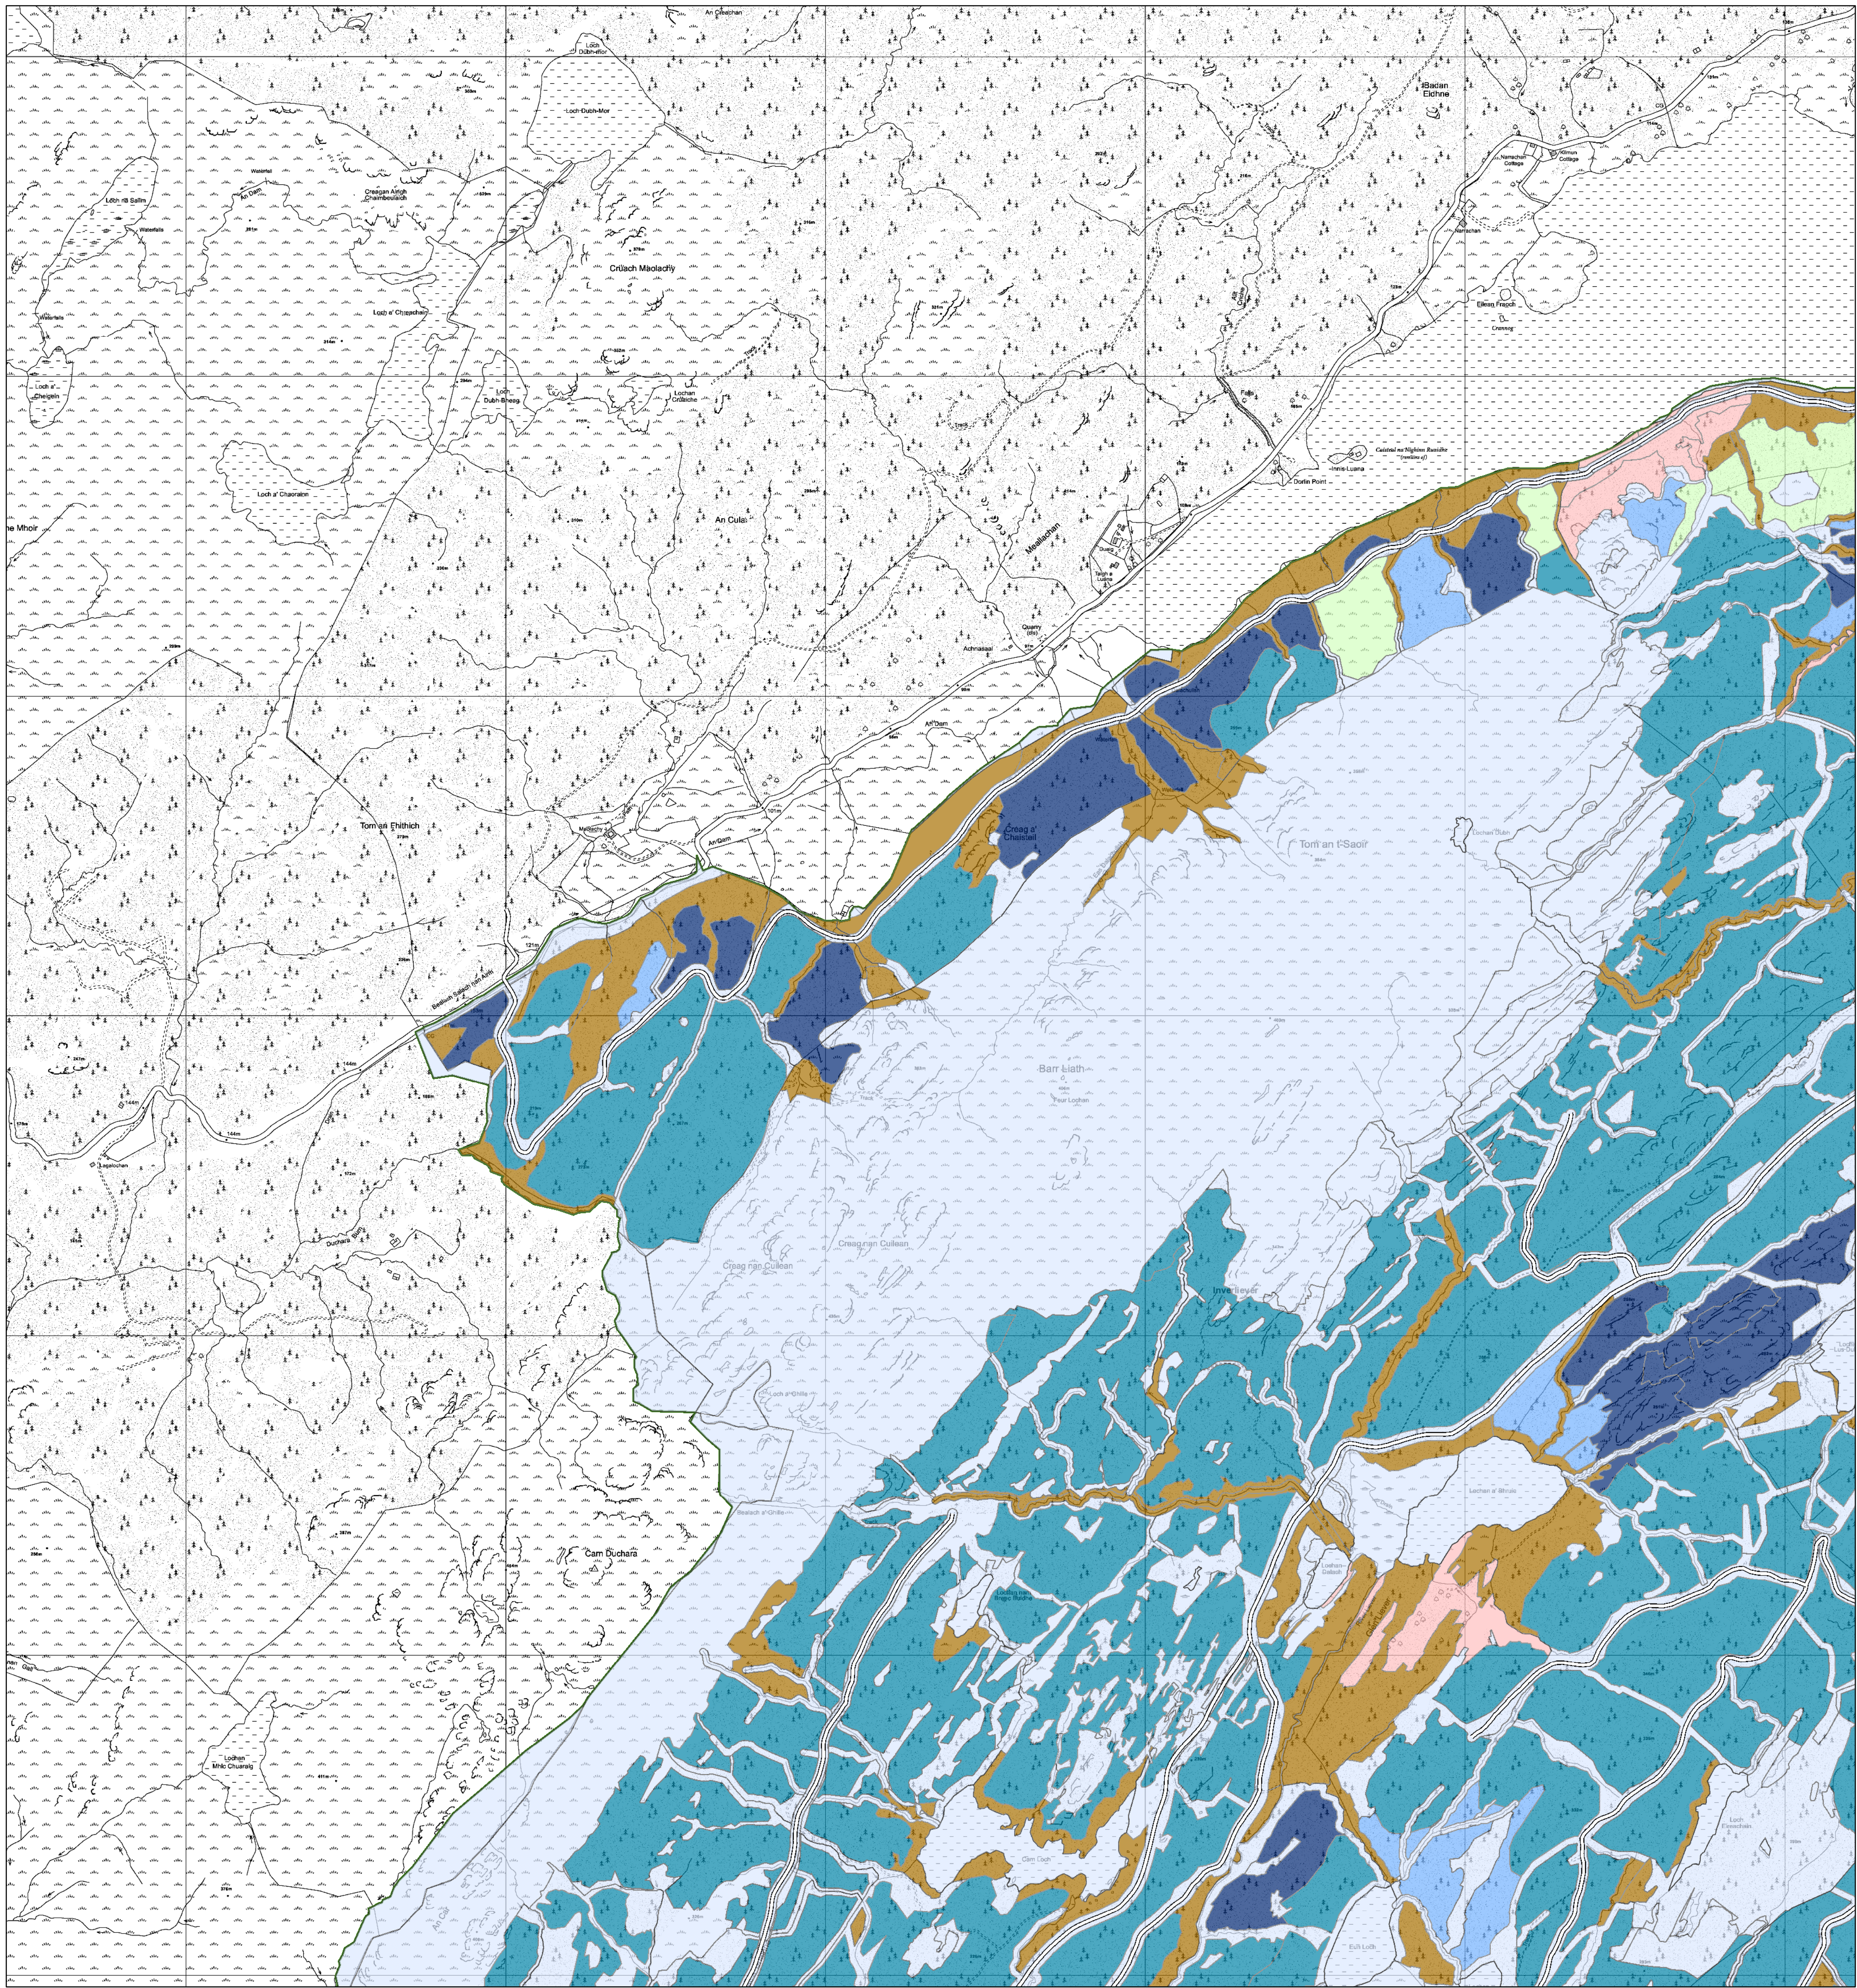

Map 7d(ii) Future Habitats-Inverliever North-West

Scale @ A1: 1:10,000

Date: 22/04/2020

Author: Jeni West

Legend

Forest Roads

Forest Roads

Scenario Restock Areas

Ash

Beech

Birch

Oak

Other Broadleaves

Other Conifers

Douglas Fir

Larch

Lodgepole Pine

Norway Spruce

Scots Pine

Sitka Spruce

Open

Blocks

Blocks