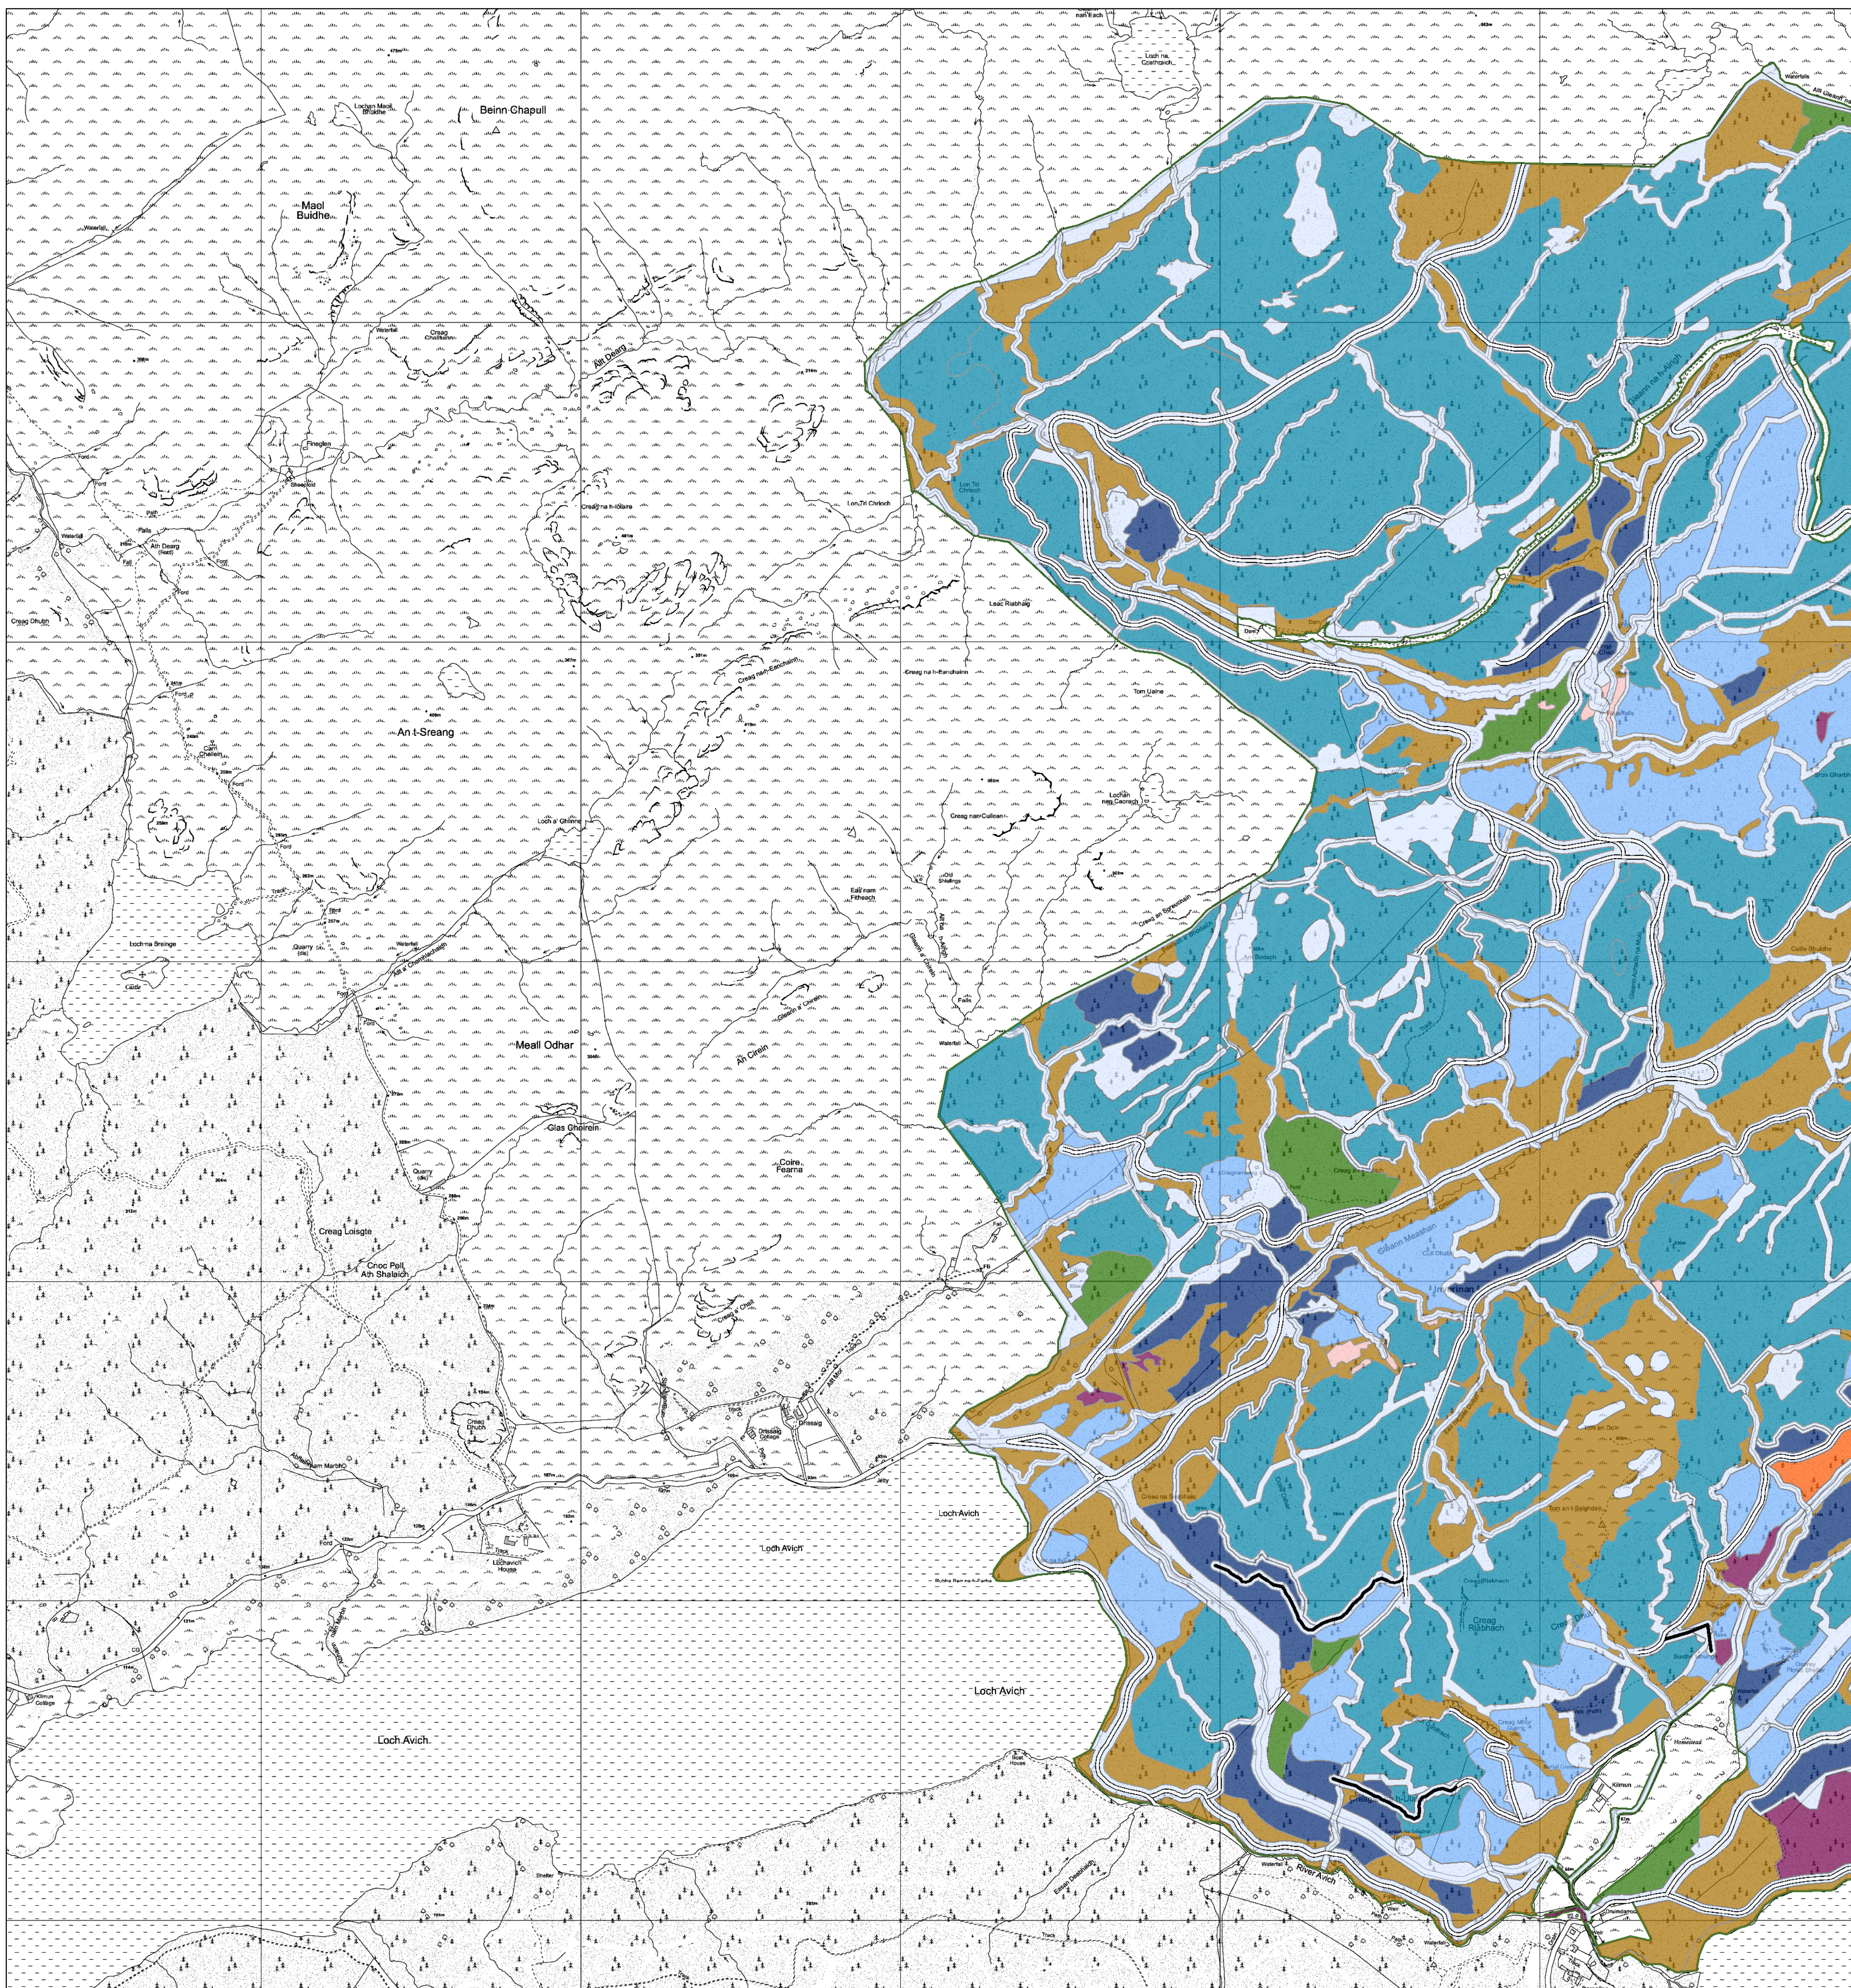

Map 7b(i) Future Habitats-Inverinan East

Scale @ A1: 1:10,000

Date: 15/04/2020

Author: Jeni West

Legend

Forest Roads

- Forest Roads
- Planned Roads

Scenario Restock Areas

- Ash
- Beech
- Birch
- Oak
- Other Broadleaves
- Other Conifers

- Douglas Fir
- Larch
- Lodgepole Pine
- Norway Spruce
- Scots Pine
- Sitka Spruce
- Open

Blocks

- Blocks

Reproduced by permission of Ordnance Survey on behalf of HMSO. © Crown copyright and database right 2020. All rights reserved. Ordnance Survey Licence number 100024925. © Getmapping Plc and Bluesky International Limited 2020.

Scotland's national forests and land are responsibly managed to the UK Woodland Assurance Standard.

Map 7b(ii) Future Habitats-Inverinan West

Scale @ A1: 1:10,000

Date: 15/04/2020

Author: Jeni West

Legend

Forest Roads

- Forest Roads
- Planned Roads

Scenario Restock Areas

- Ash
- Beech
- Birch
- Oak
- Other Broadleaves
- Other Conifers

- Douglas Fir
- Larch
- Lodgepole Pine
- Norway Spruce
- Scots Pine
- Sitka Spruce
- Open