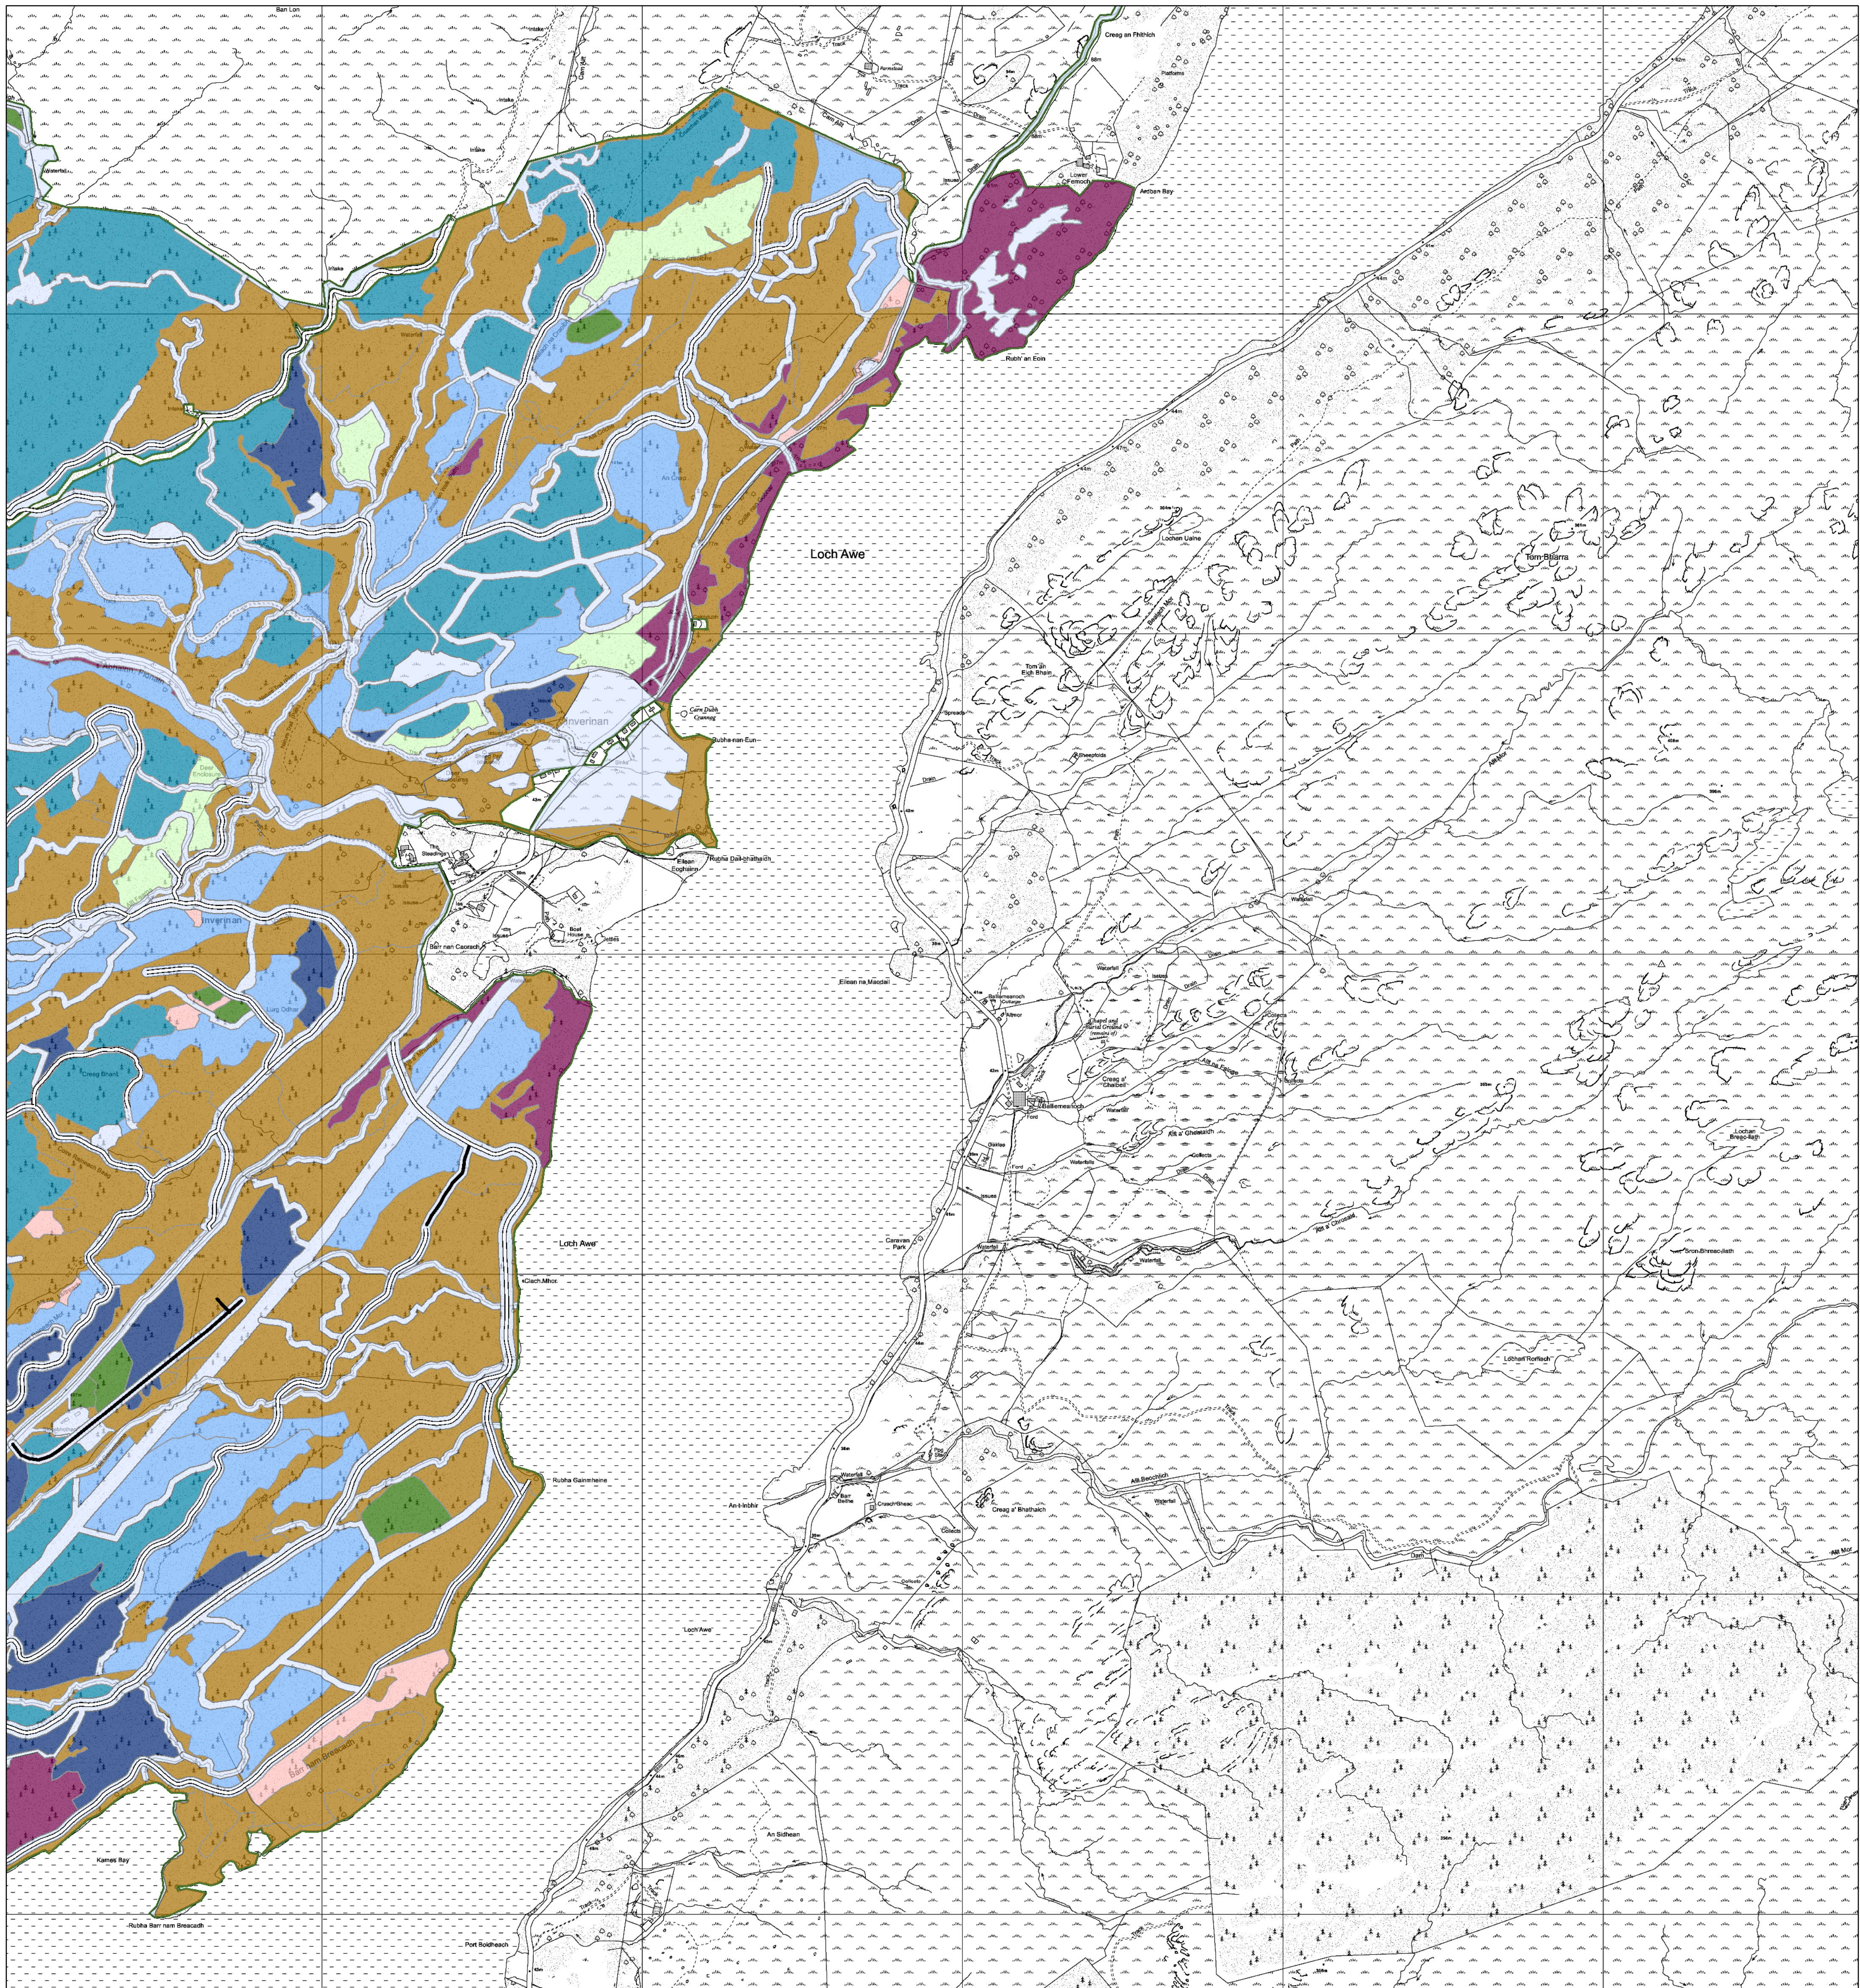

- Ash
- Beech
- Birch
- Oak
- Other Broadleaves
- Other Conifers

- Douglas Fir
- Larch
- Lodgepole Pine
- Norway Spruce
- Scots Pine
- Sitka Spruce
- Open
- Blocks

Scotland's national forests and land are responsibly managed to the UK Woodland Assurance Standard.

- Ash
- Beech
- Birch
- Oak
- Other Broadleaves
- Other Conifers

- Douglas Fir
- Larch
- Lodgepole Pine
- Norway Spruce
- Scots Pine
- Sitka Spruce
- Open

Blocks

- Blocks

Reproduced by permission of Ordnance Survey on behalf of HMSO. © Crown copyright and database right 2020. All rights reserved. Ordnance Survey Licence number 100024925. © Getmapping Plc and Bluesky International Limited 2020.