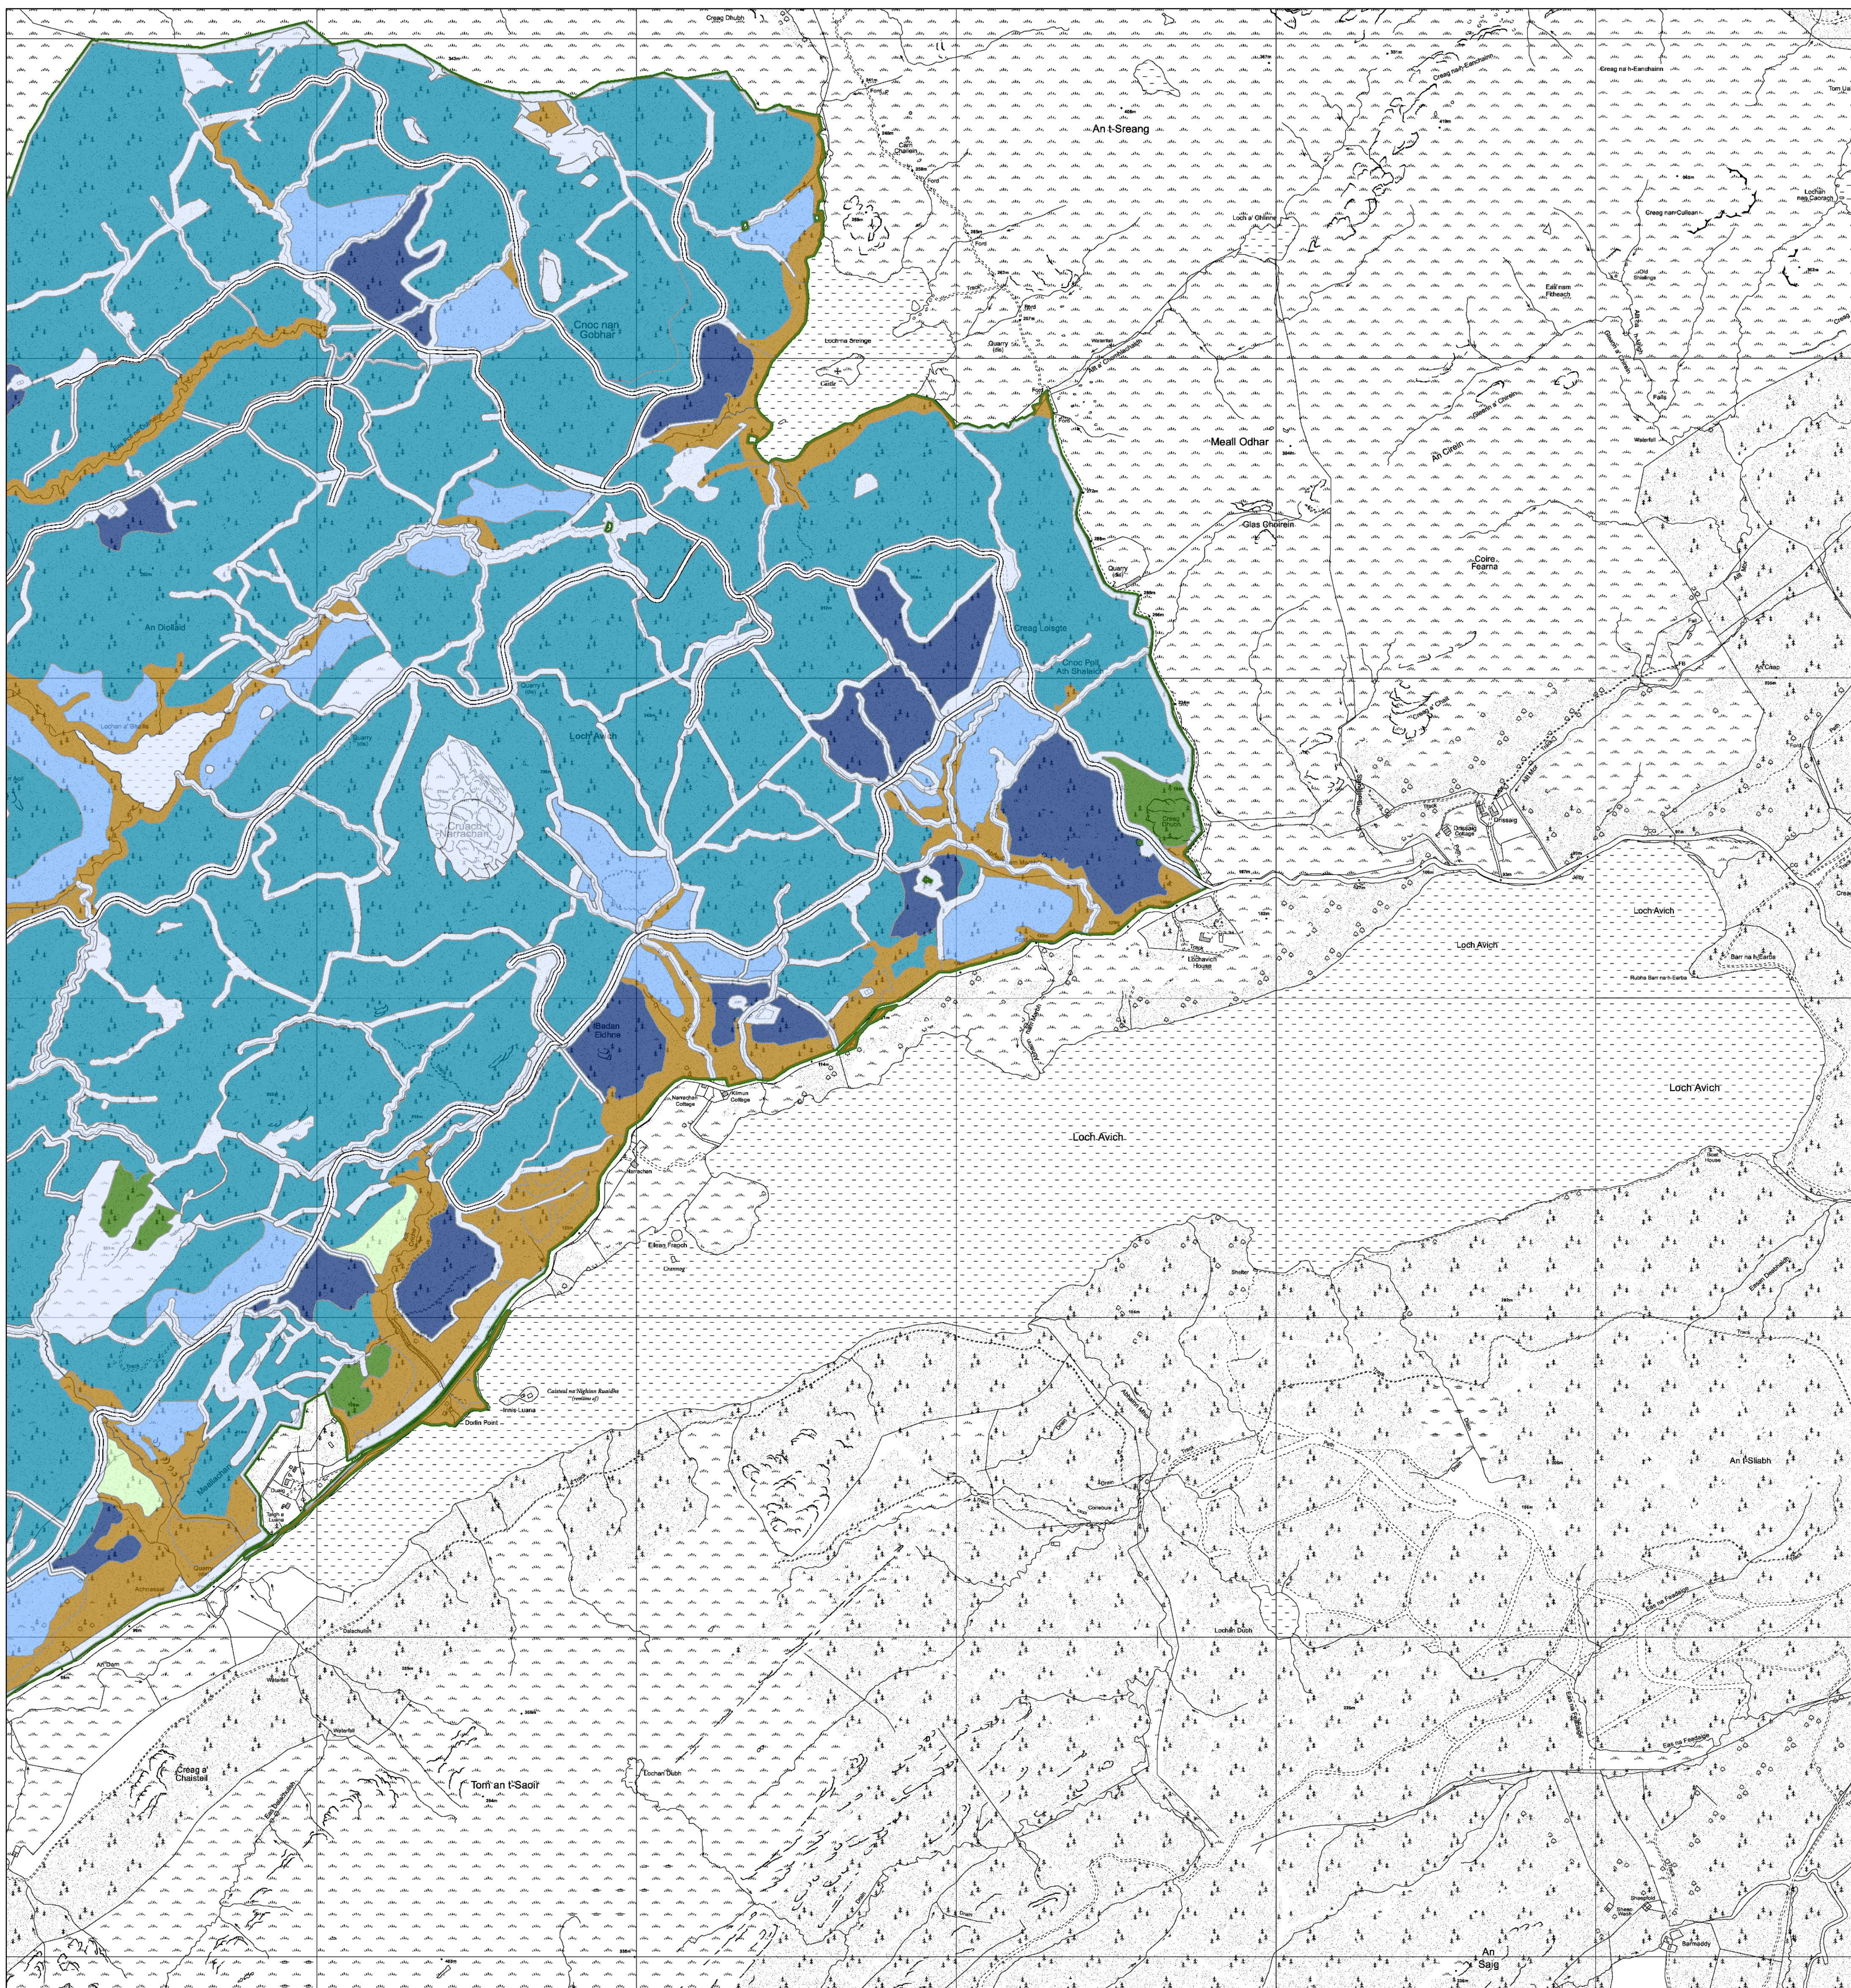

Blocks

- Blocks

Reproduced by permission of Ordnance Survey on behalf of HMSO. © Crown copyright and database right 2020. All rights reserved. Ordnance Survey Licence number 100024925. © Getmapping Plc and Bluesky International Limited 2020.

Scotland's national forests and land are responsibly managed to the UK Woodland Assurance Standard.

Map 7c(i) Future Habitats-Loch Avich East

Scale @ A1: 1:10,000

Date: 16/04/2020

Author: Jeni West

Legend

Forest Roads