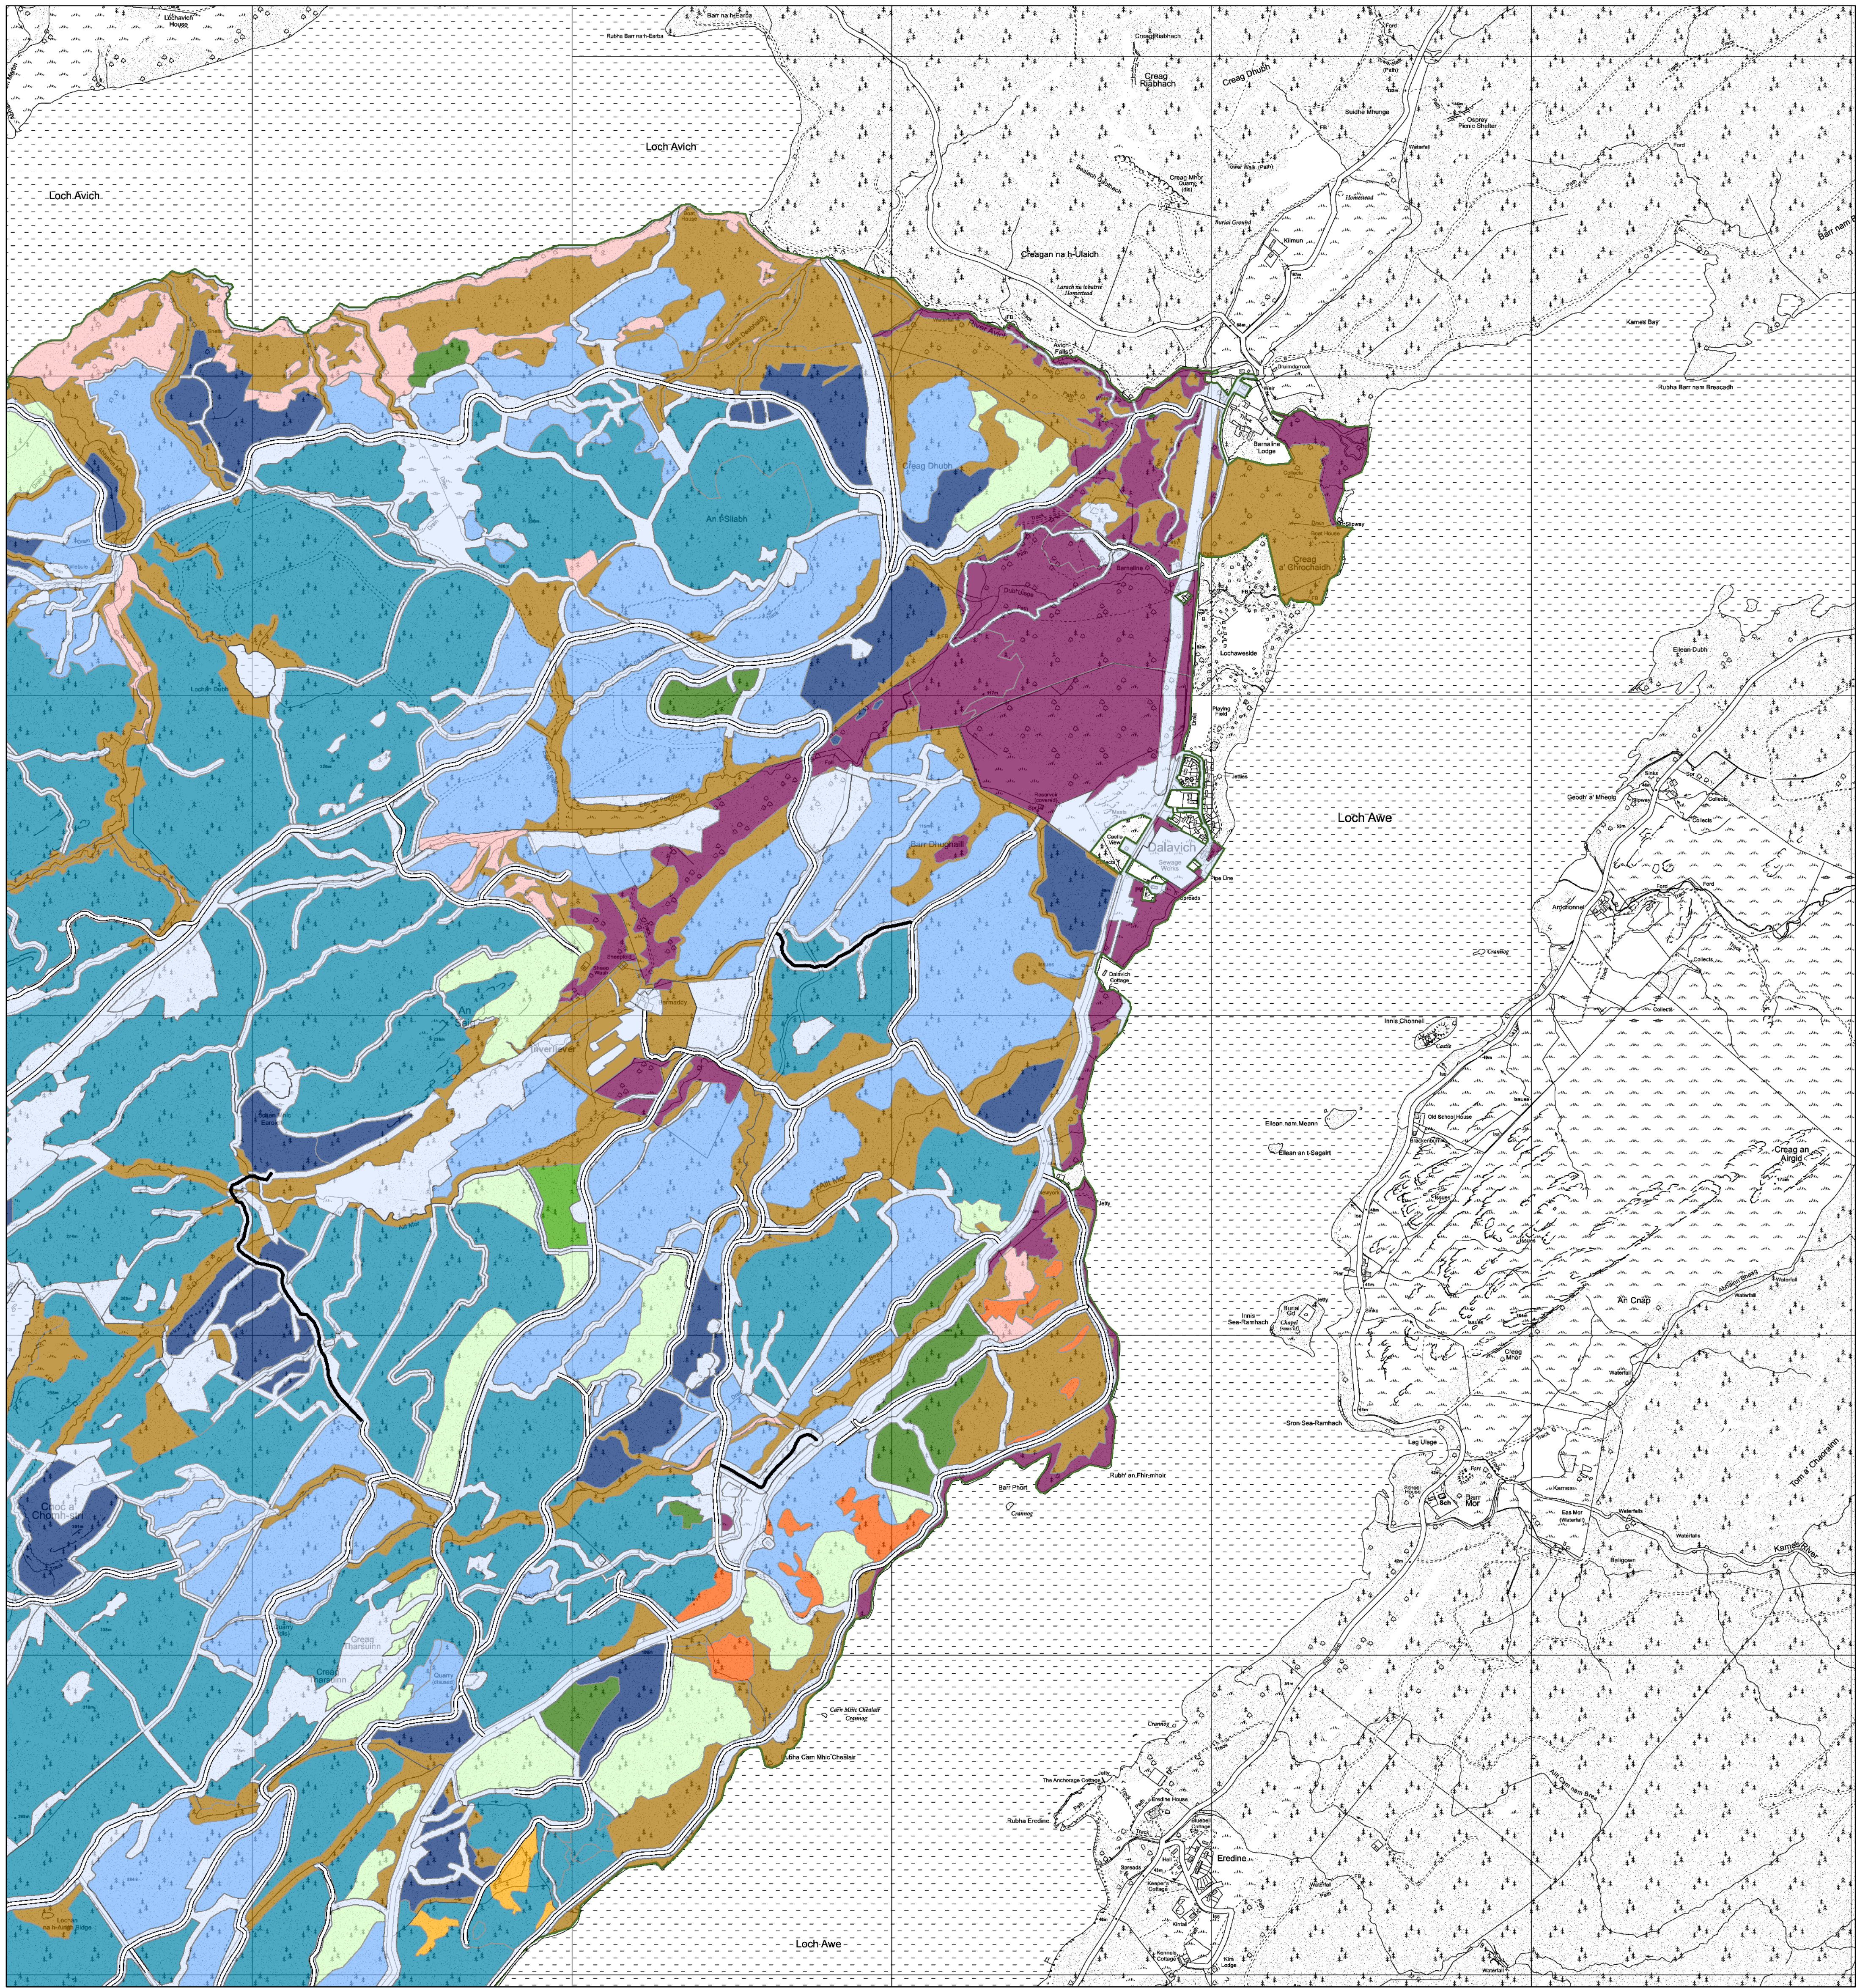

Douglas Fir

Larch

Lodgepole Pine

Norway Spruce

Scots Pine

Sitka Spruce

Open

Blocks

Map 7c(ii) Future Habitats-Loch Avich West

Scale @ A1: 1:10,000

Date: 16/04/2020

Author: Jeni West

Legend

Forest Roads

- Forest Roads
- Planned Roads
- Phytophthora Ramorum Roads

Scenario Restock Areas

- Ash
- Beech
- Birch
- Oak
- Other Broadleaves

- Other Conifers
- Douglas Fir
- Larch
- Lodgepole Pine
- Norway Spruce
- Scots Pine
- Sitka Spruce
- Open
- Blocks

Scotland's national forests and land are responsibly managed to the UK Woodland Assurance Standard.