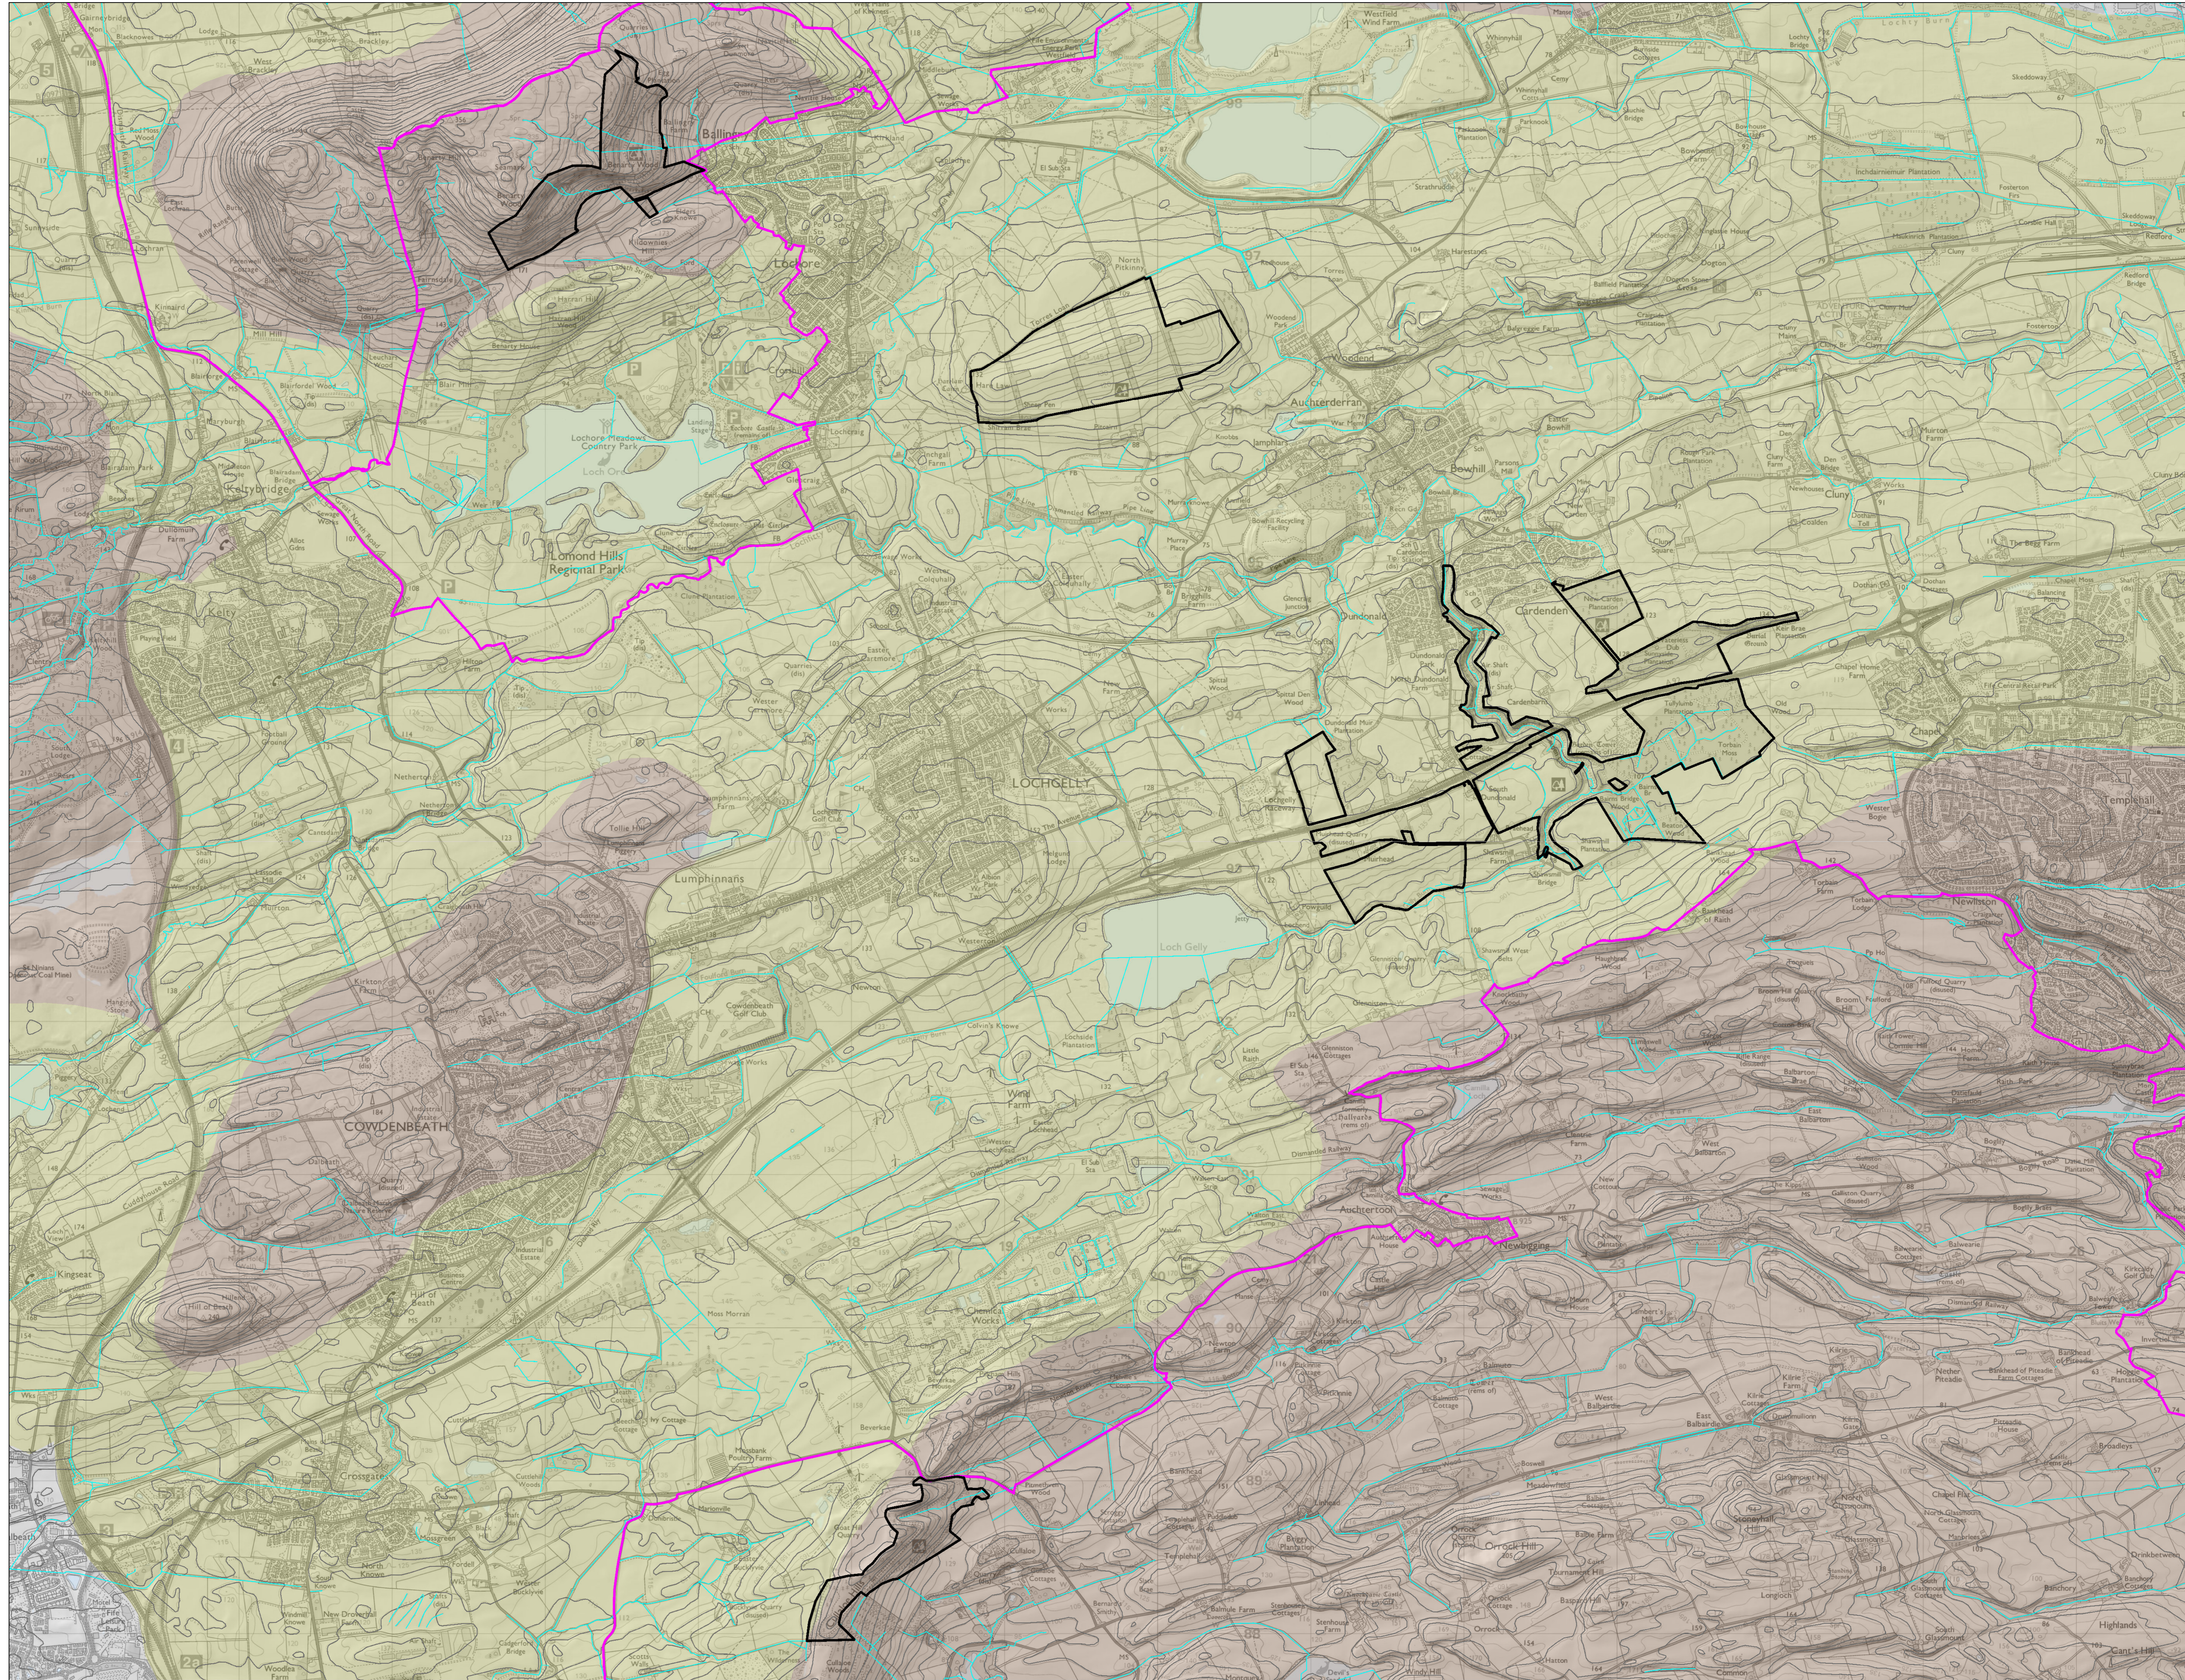

Forestry and
Land Scotland

Coilltearachd agus
Fearann Alba

SE Fife Woods LMP M2 Landscape

Scale @ A0: 1:15,000

Date: 21/11/2024

- Legend**
- Land Management Plan Area
 - ▭ Local Landscape Areas
 - OS 'Water Network Links' (Watercourses)
 - OS 50k Contours (GB)
- (Amalgamated) Landscape Character Assessment Areas**
- Upland Landscape Types
 - Lowland Landscape Types

Reproduced by permission of Ordnance Survey on behalf of HMSO.
© Crown copyright and database right 2024. All rights reserved.
Ordnance Survey Licence number 100024925.
© Getmapping Plc and Bluesky International Limited 2024.