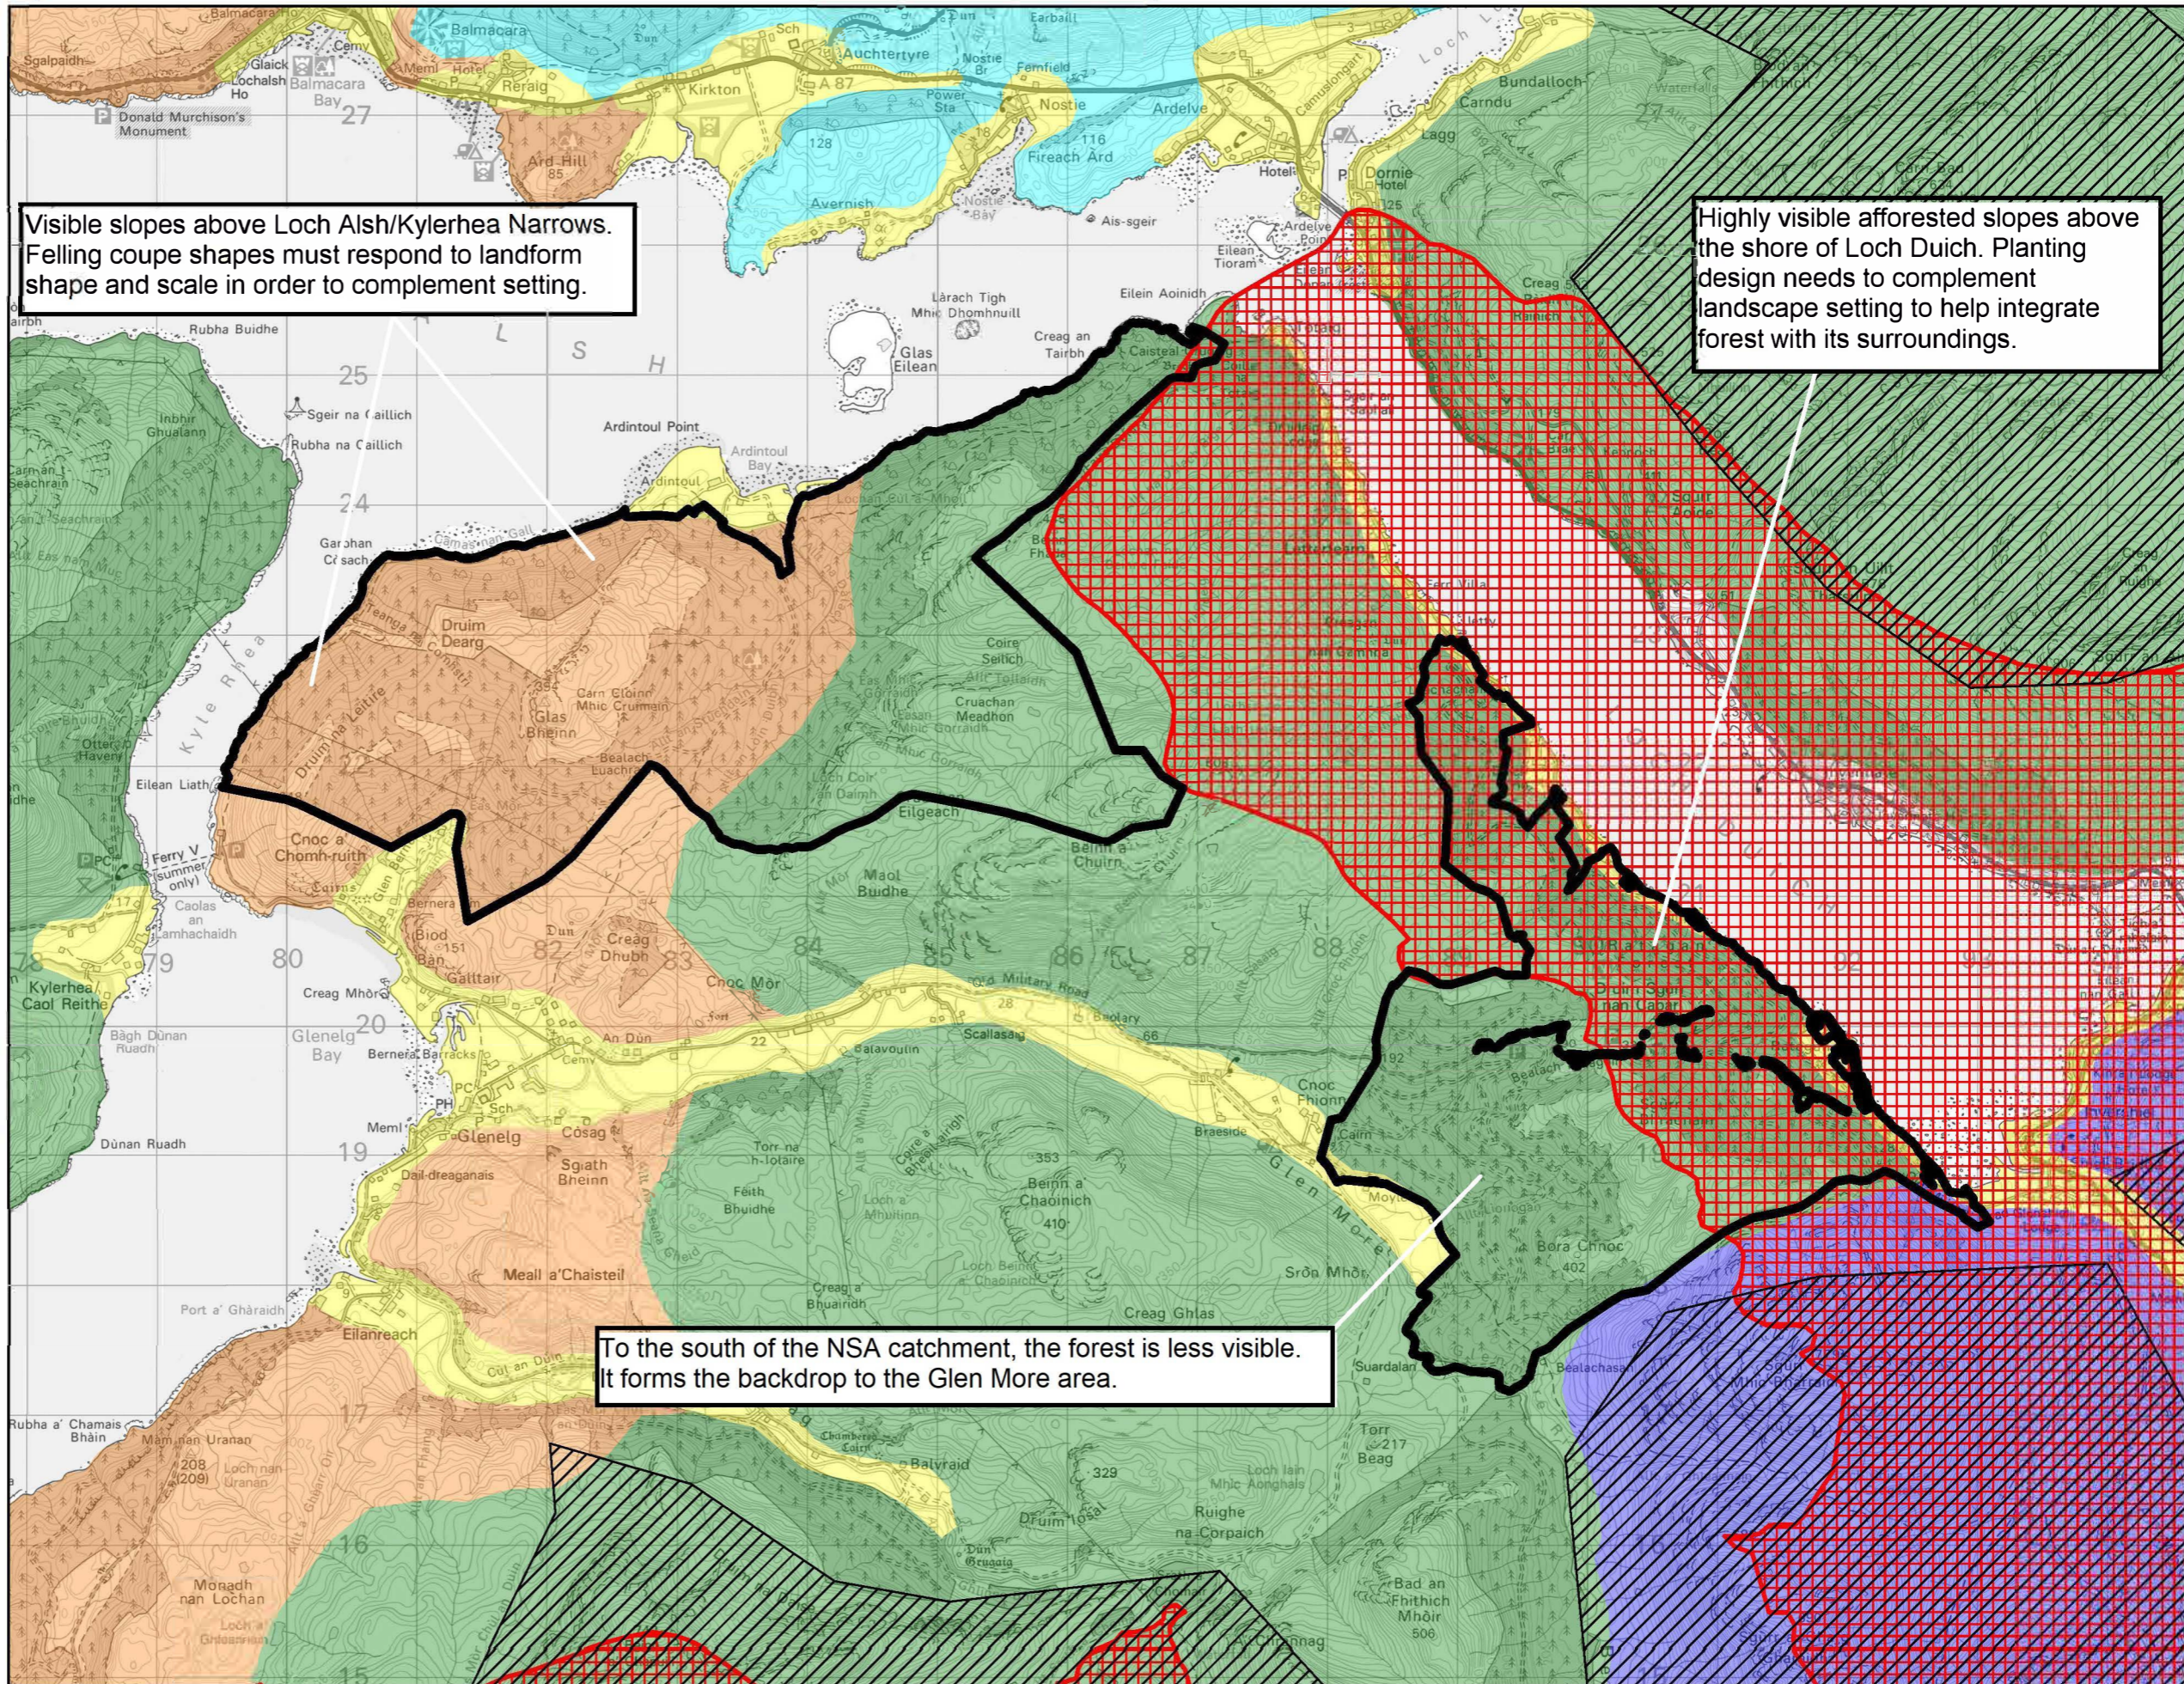

Map 10 Landscape

Author: Chris Marsh

Scale @ A3: 1:50,000

Date: 20/05/2024

Legend

-  Glenelg Peninsula LMP Area
-  Wild Land Areas
-  Kintail National Scenic Area

Landscape Character Assessment Areas

-  Farmed & Settled Lowlands
-  Rugged Coastal Hills
-  Rugged Massif
-  Rocky Moorland
-  Interlocking Sweeping Peaks

Visible slopes above Loch Aish/Kylerhea Narrows. Felling coupe shapes must respond to landform shape and scale in order to complement setting.

Highly visible afforested slopes above the shore of Loch Duich. Planting design needs to complement landscape setting to help integrate forest with its surroundings.

To the south of the NSA catchment, the forest is less visible. It forms the backdrop to the Glen More area.

Reproduced by permission of Ordnance Survey on behalf of HMSO. © Crown copyright and database right 2023. All rights reserved. Ordnance Survey Licence number 100024925. © Getmapping Plc and Bluesky International Limited 2023.