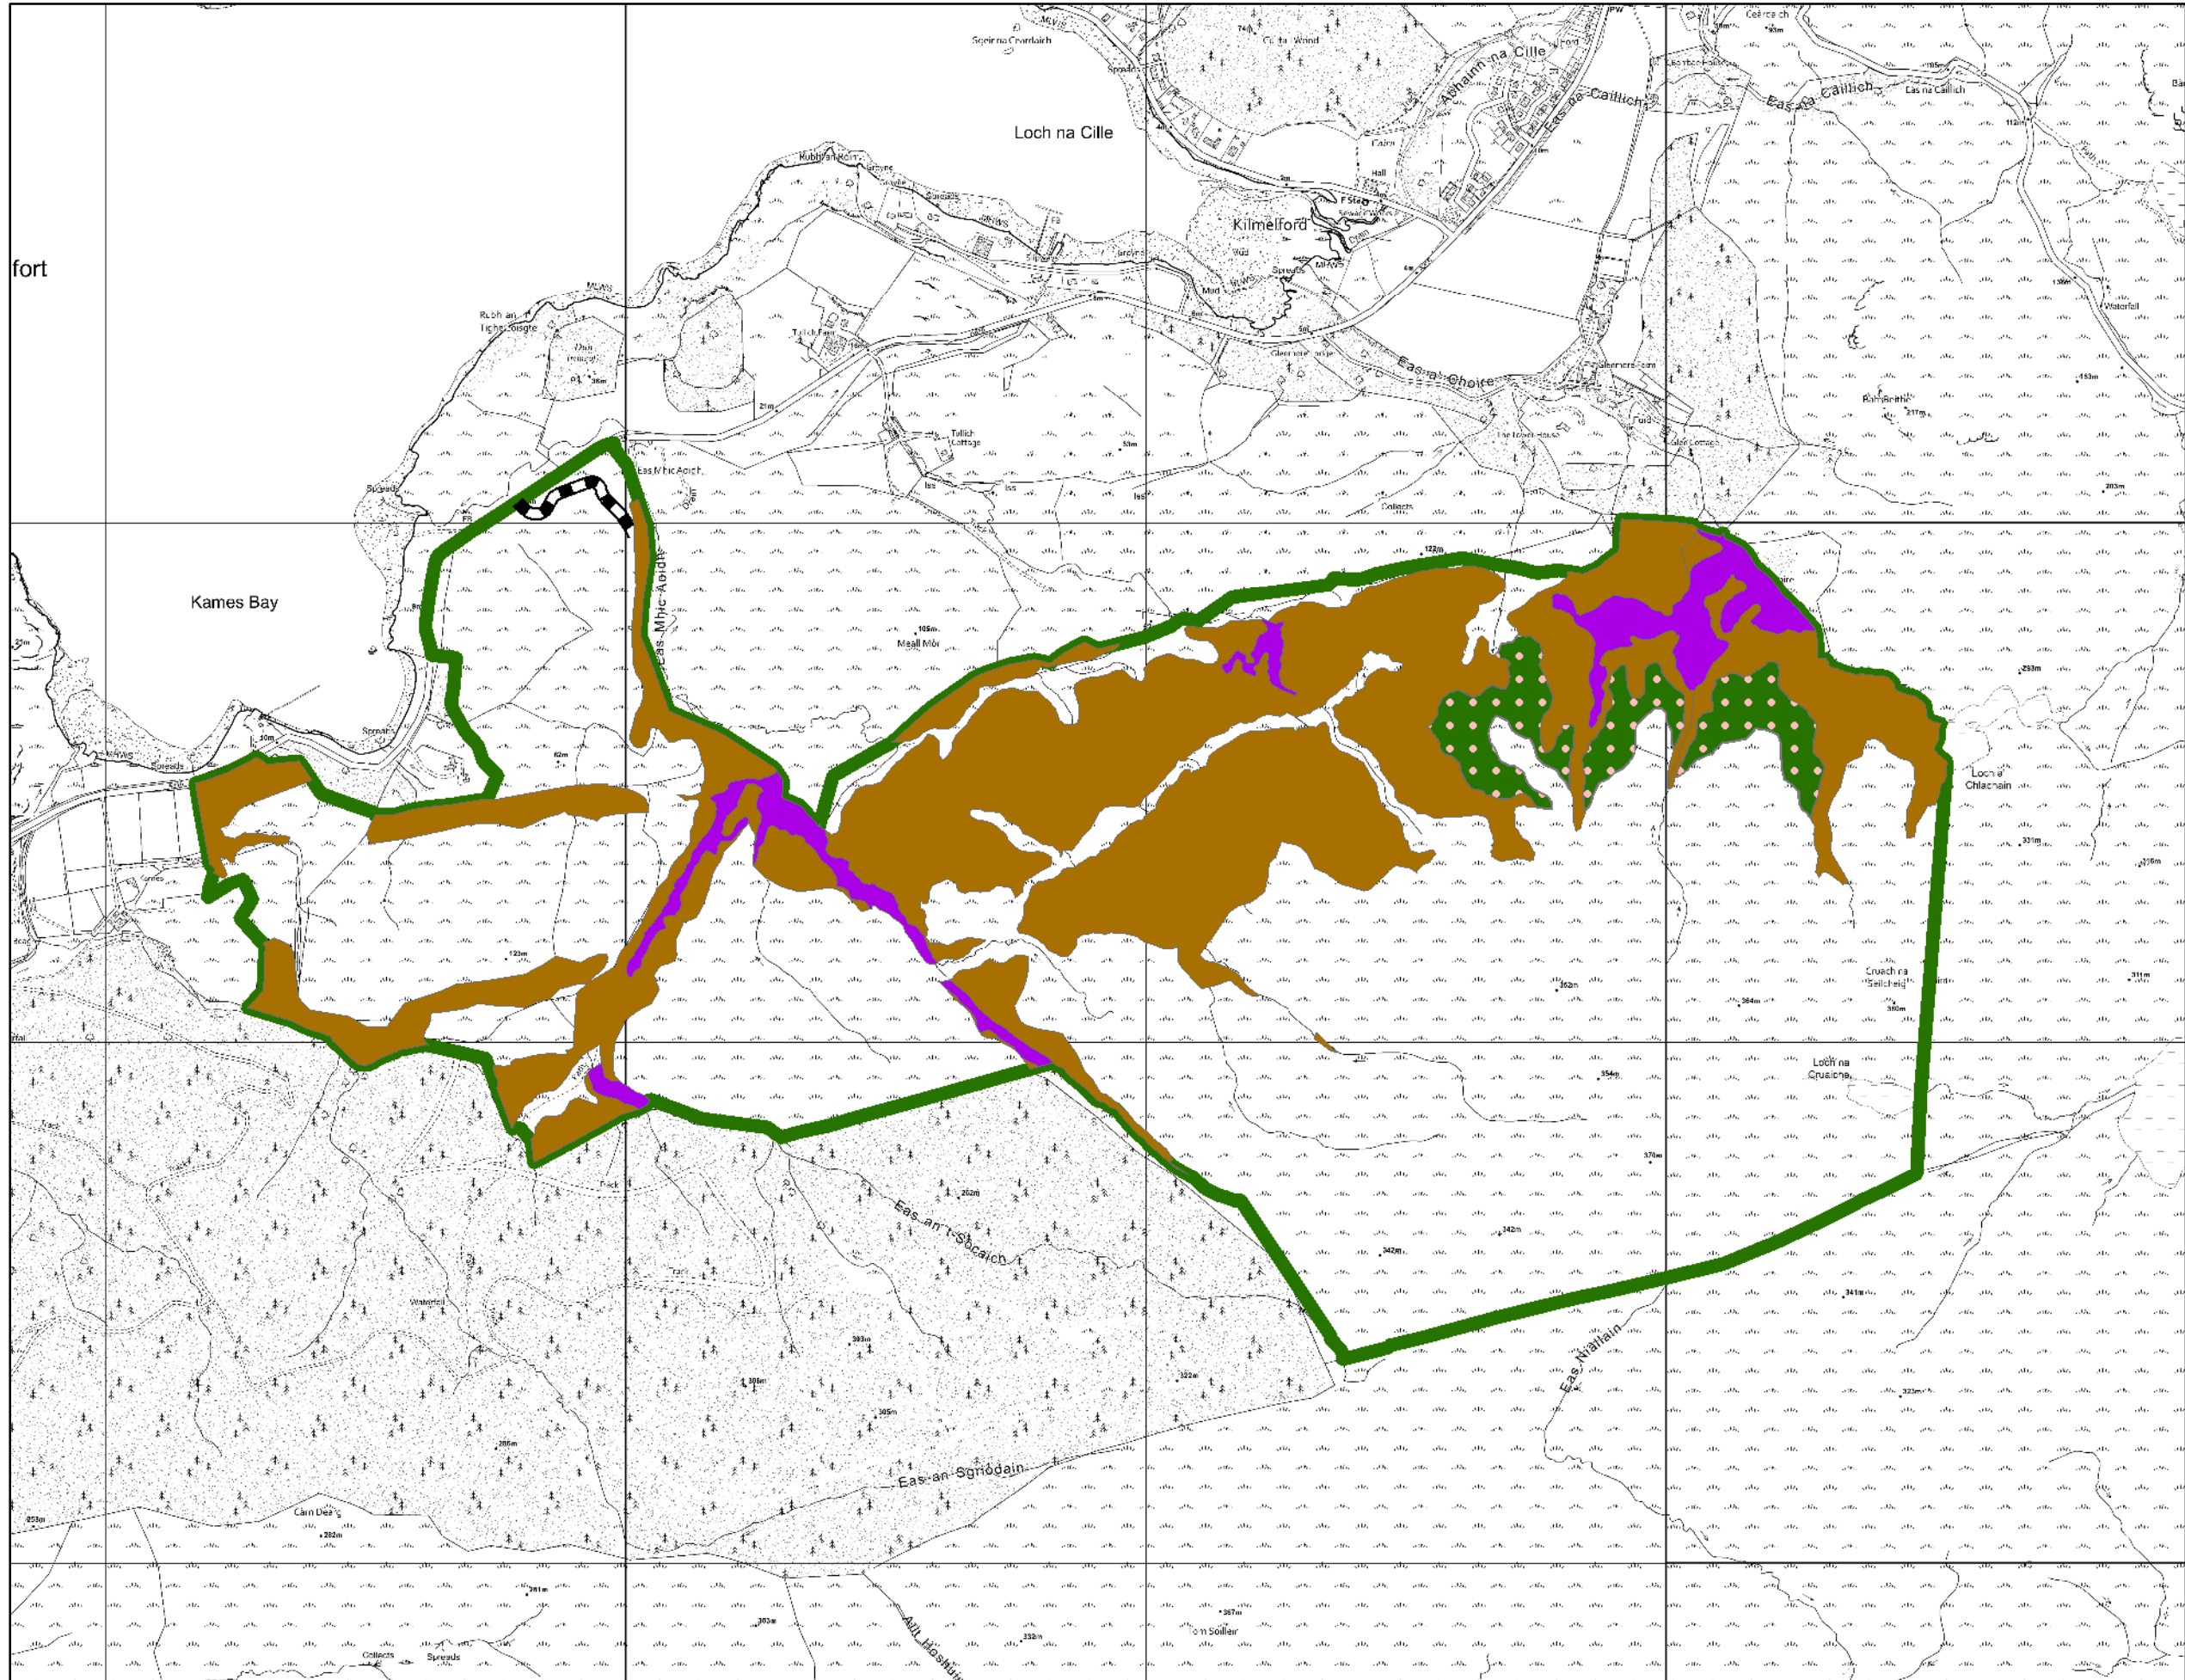

Glenmore planting proposals

Author: Jeni West

Scale @ A3: 1:12,500

Date: 01/09/2021

Legend

Forest Roads

Forest Roads

Blocks

Blocks

Species - Pure and Mixtures

- Ash
- Beech
- Birch
- Douglas Fir
- Larch
- Lodgepole Pine
- Norway Spruce
- Oak
- Native Mixed/Other Broadleaves
- Other/Mixed Broadleaves
- Other/Mixed Conifers
- Scots Pine
- Sitka Spruce
- Scots Pine with Birch

Reproduced by permission of Ordnance Survey on behalf of HMSO. © Crown copyright and database right 2021. All rights reserved. Ordnance Survey Licence number 100024925. © Getmapping Plc and Bluesky International Limited 2021.

Scotland's national forests and land are responsibly managed to the UK Woodland Assurance Standard.