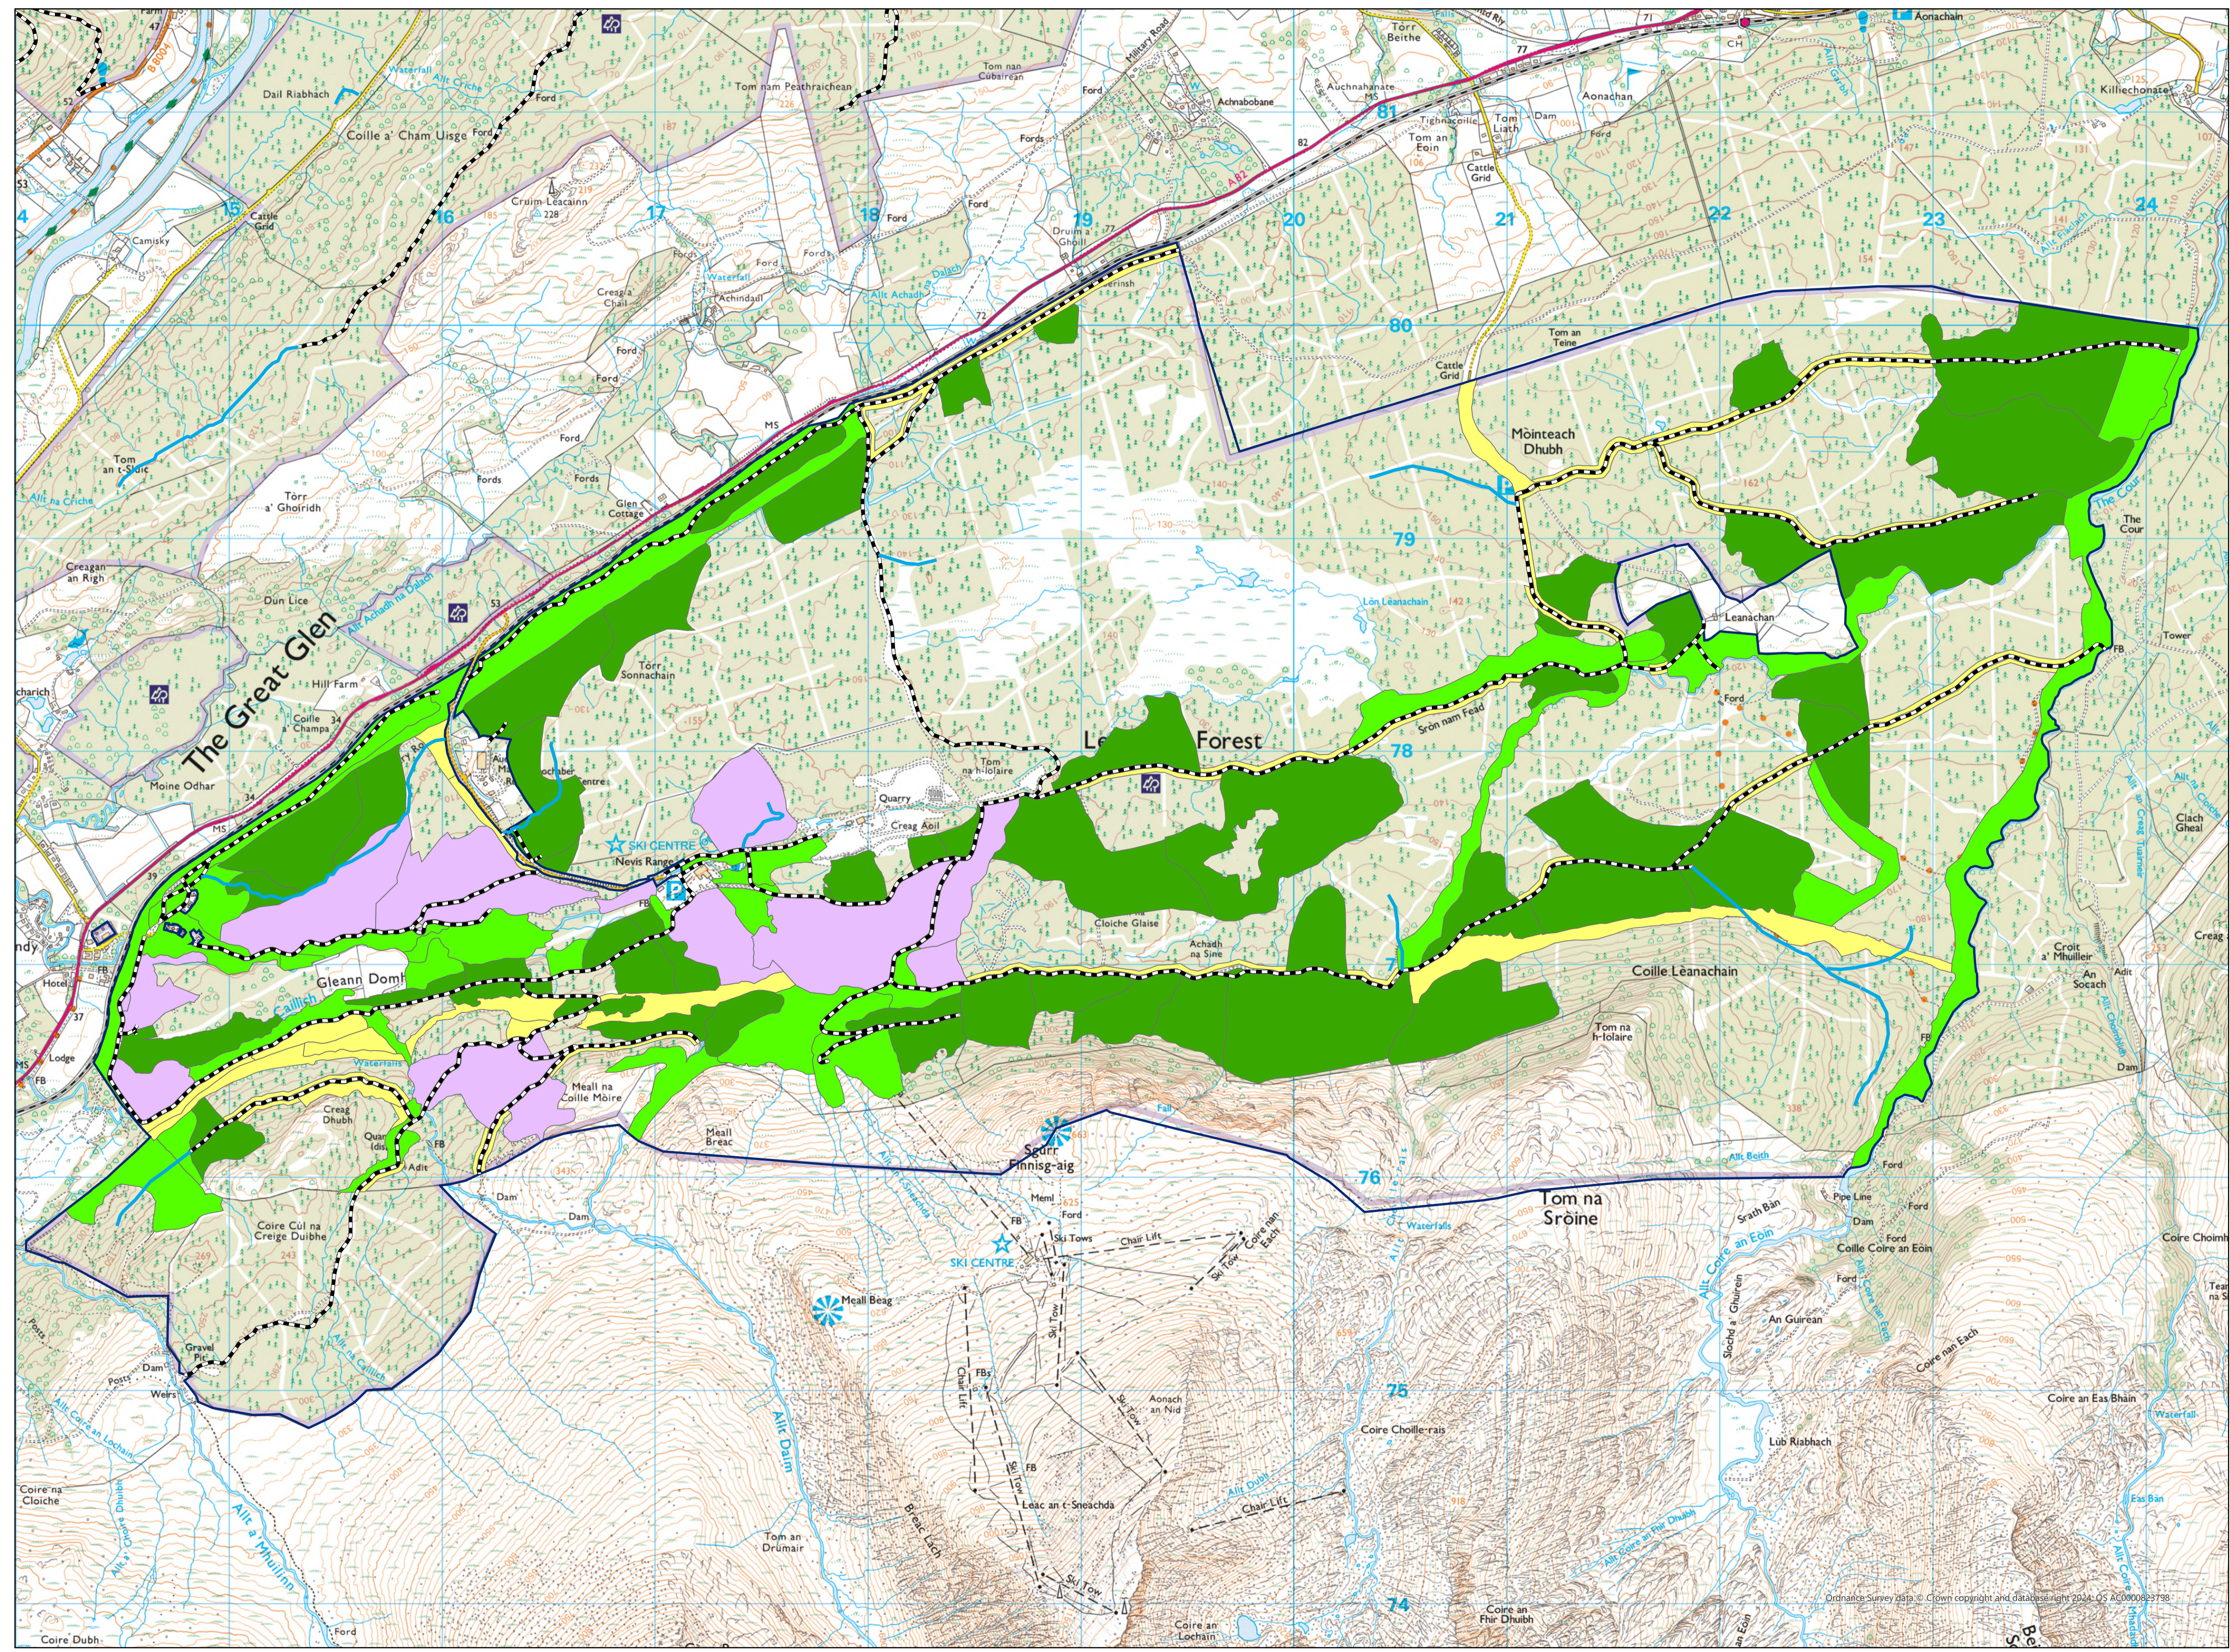

A1 Landscape Leanachan Land Management Plan 4. Potential Thinning Map

Scale: 1:15,000 Date: 12/12/2024

Legend

- Leanachan
Forest Roads
Planned Roads
Thinning: Amenity, Native Woodland, Shelterwood, Silvicultural

© Crown copyright and database right [2024]. All rights reserved. Ordnance Survey Licence number AC0000820350 © Getmapping Plc and Bluesky International Limited 2024.

Declaration by FLS as an Operator. All timber arising from the FLS National Forests and Land represents a negligible risk under EUTR (No 995/210).

Ordnance Survey data © Crown copyright and database right 2024. OS AC0000820350