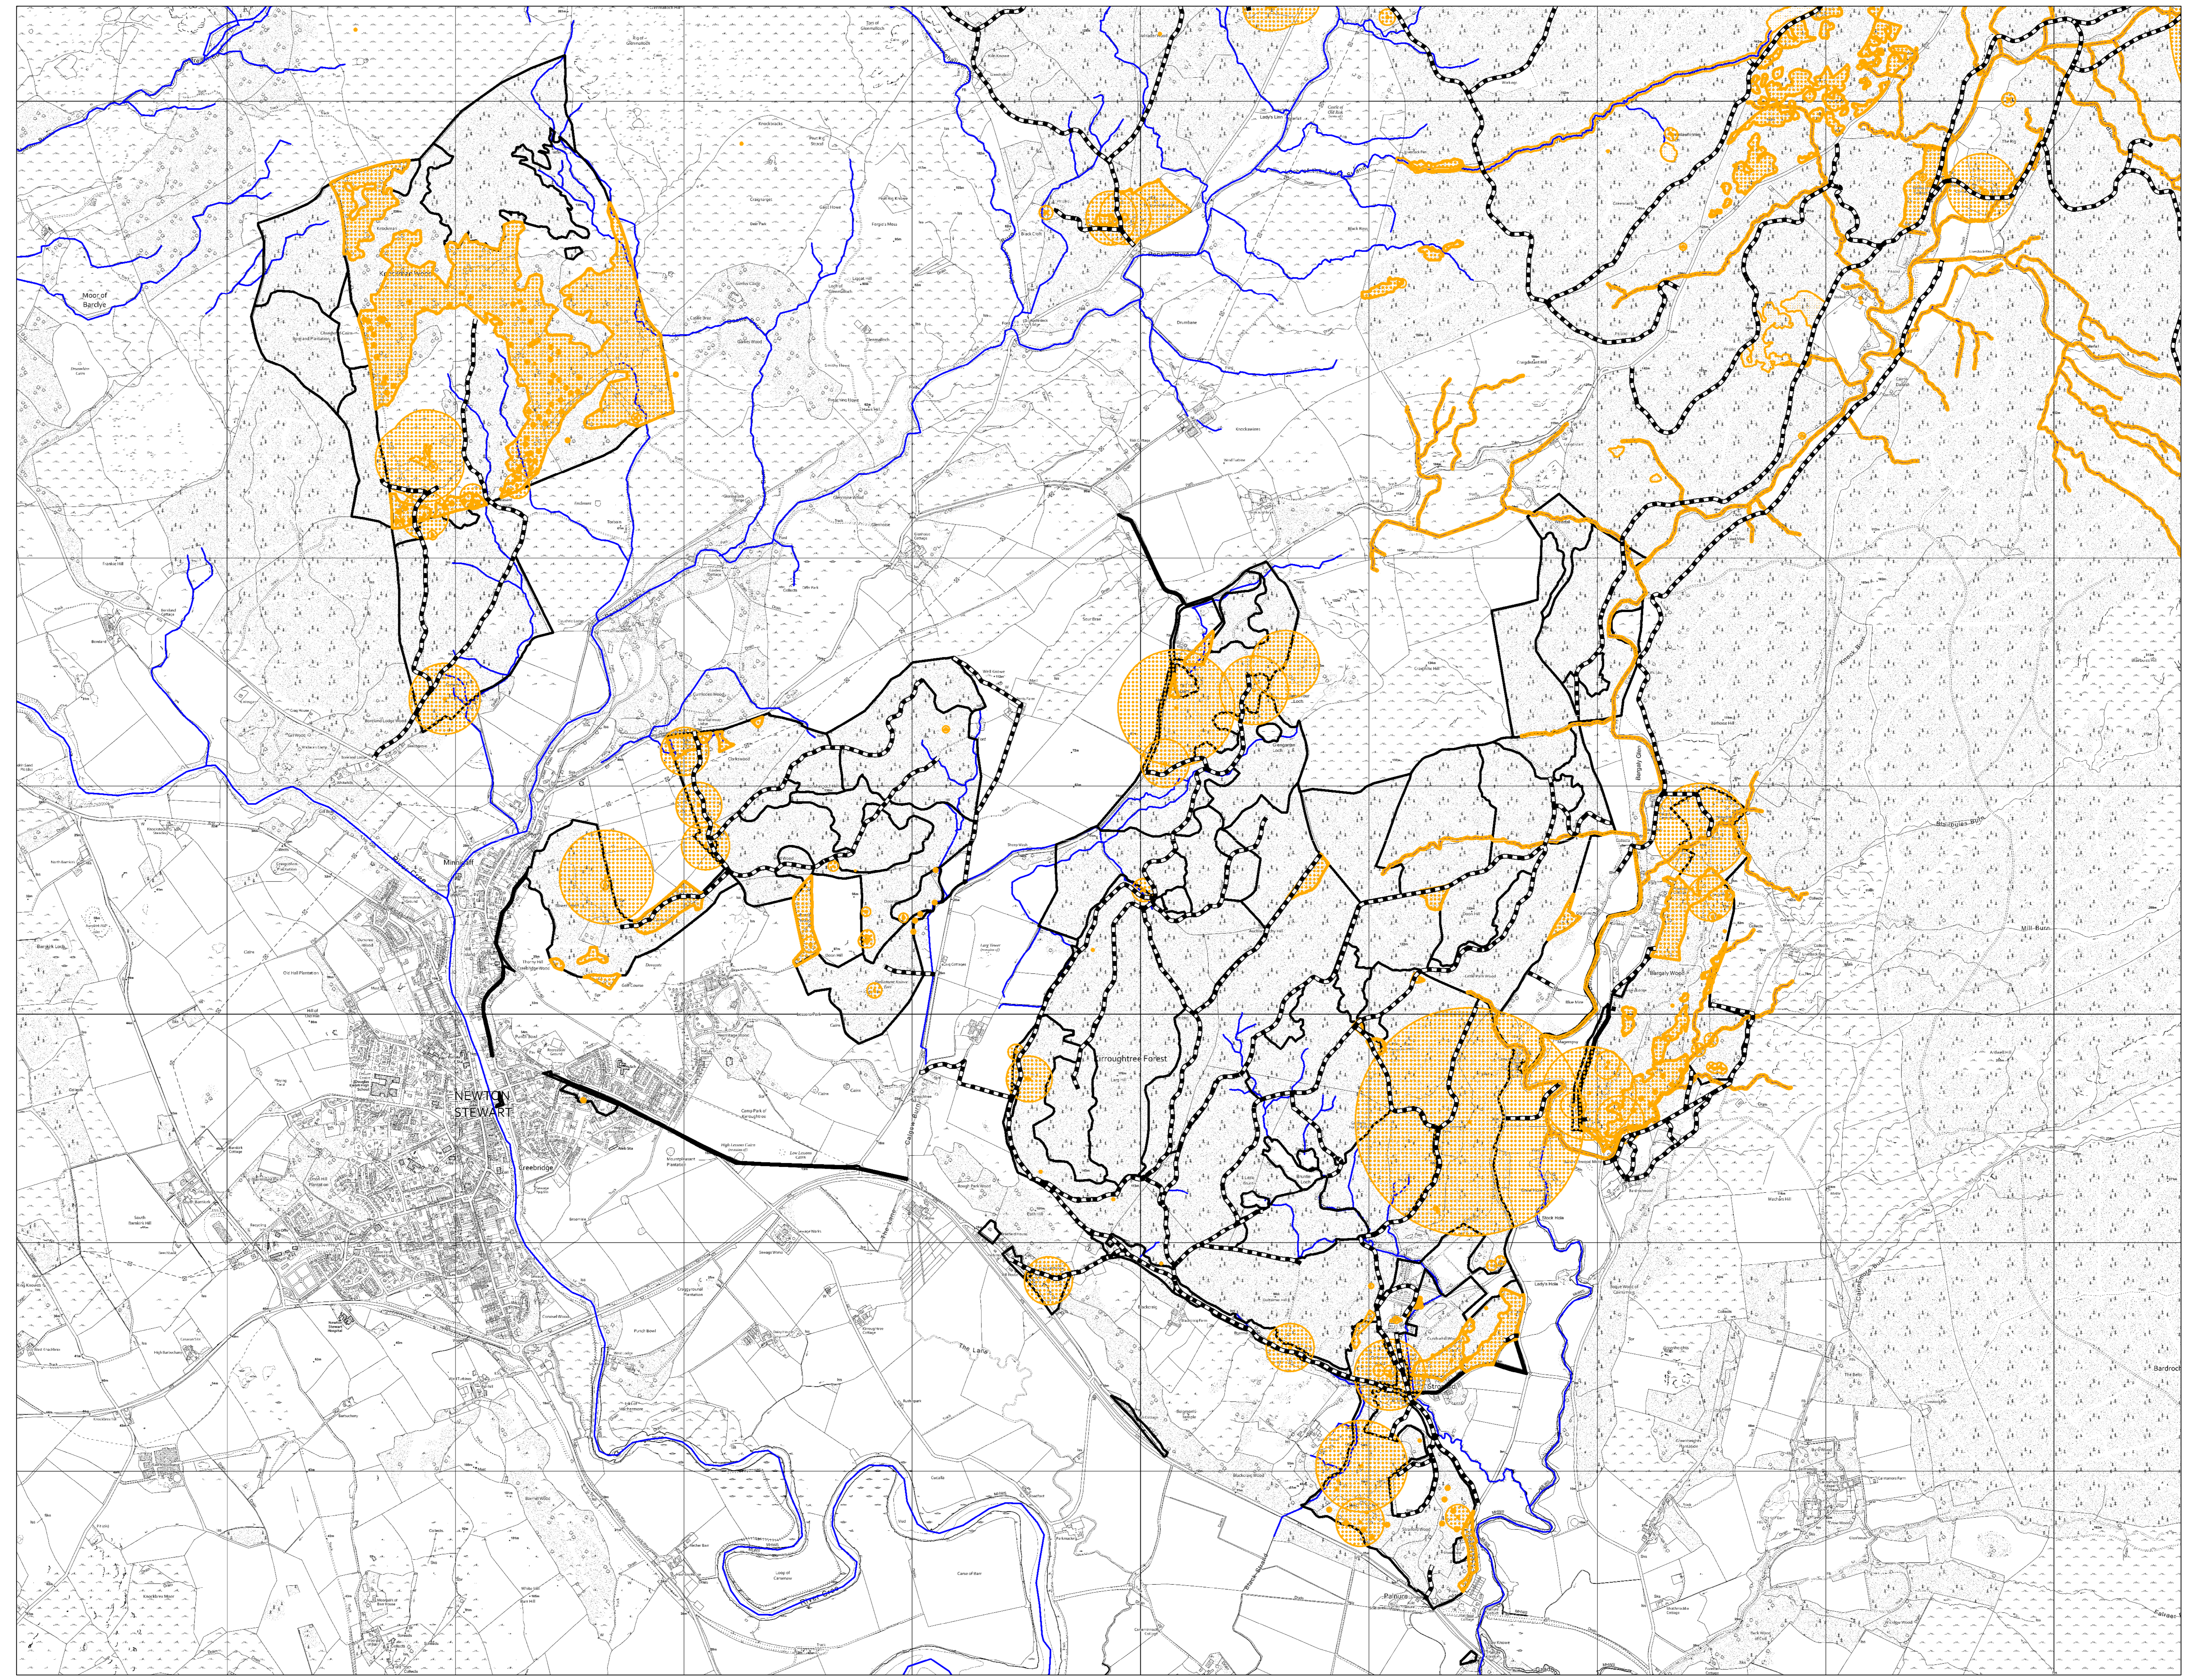

FINAL\_Map9\_LMPHeritage

Author: Stephen Stables

Scale @ A0: 1:10,000

Date: 13/05/2024

- Legend**
- Forest Roads
  - Conservation Impact Zones
  - Conservation Sites
  - Scenario Management Coupes
  - Watercourses

Reproduced by permission of Ordnance Survey on behalf of HMSO.  
 © Crown copyright and database right 2024. All rights reserved.  
 Ordnance Survey Licence number 100024925.  
 © Getmapping Plc and Bluesky International Limited 2024.

Scotland's national forests and land are responsibly managed to the UK Woodland Assurance Standard.