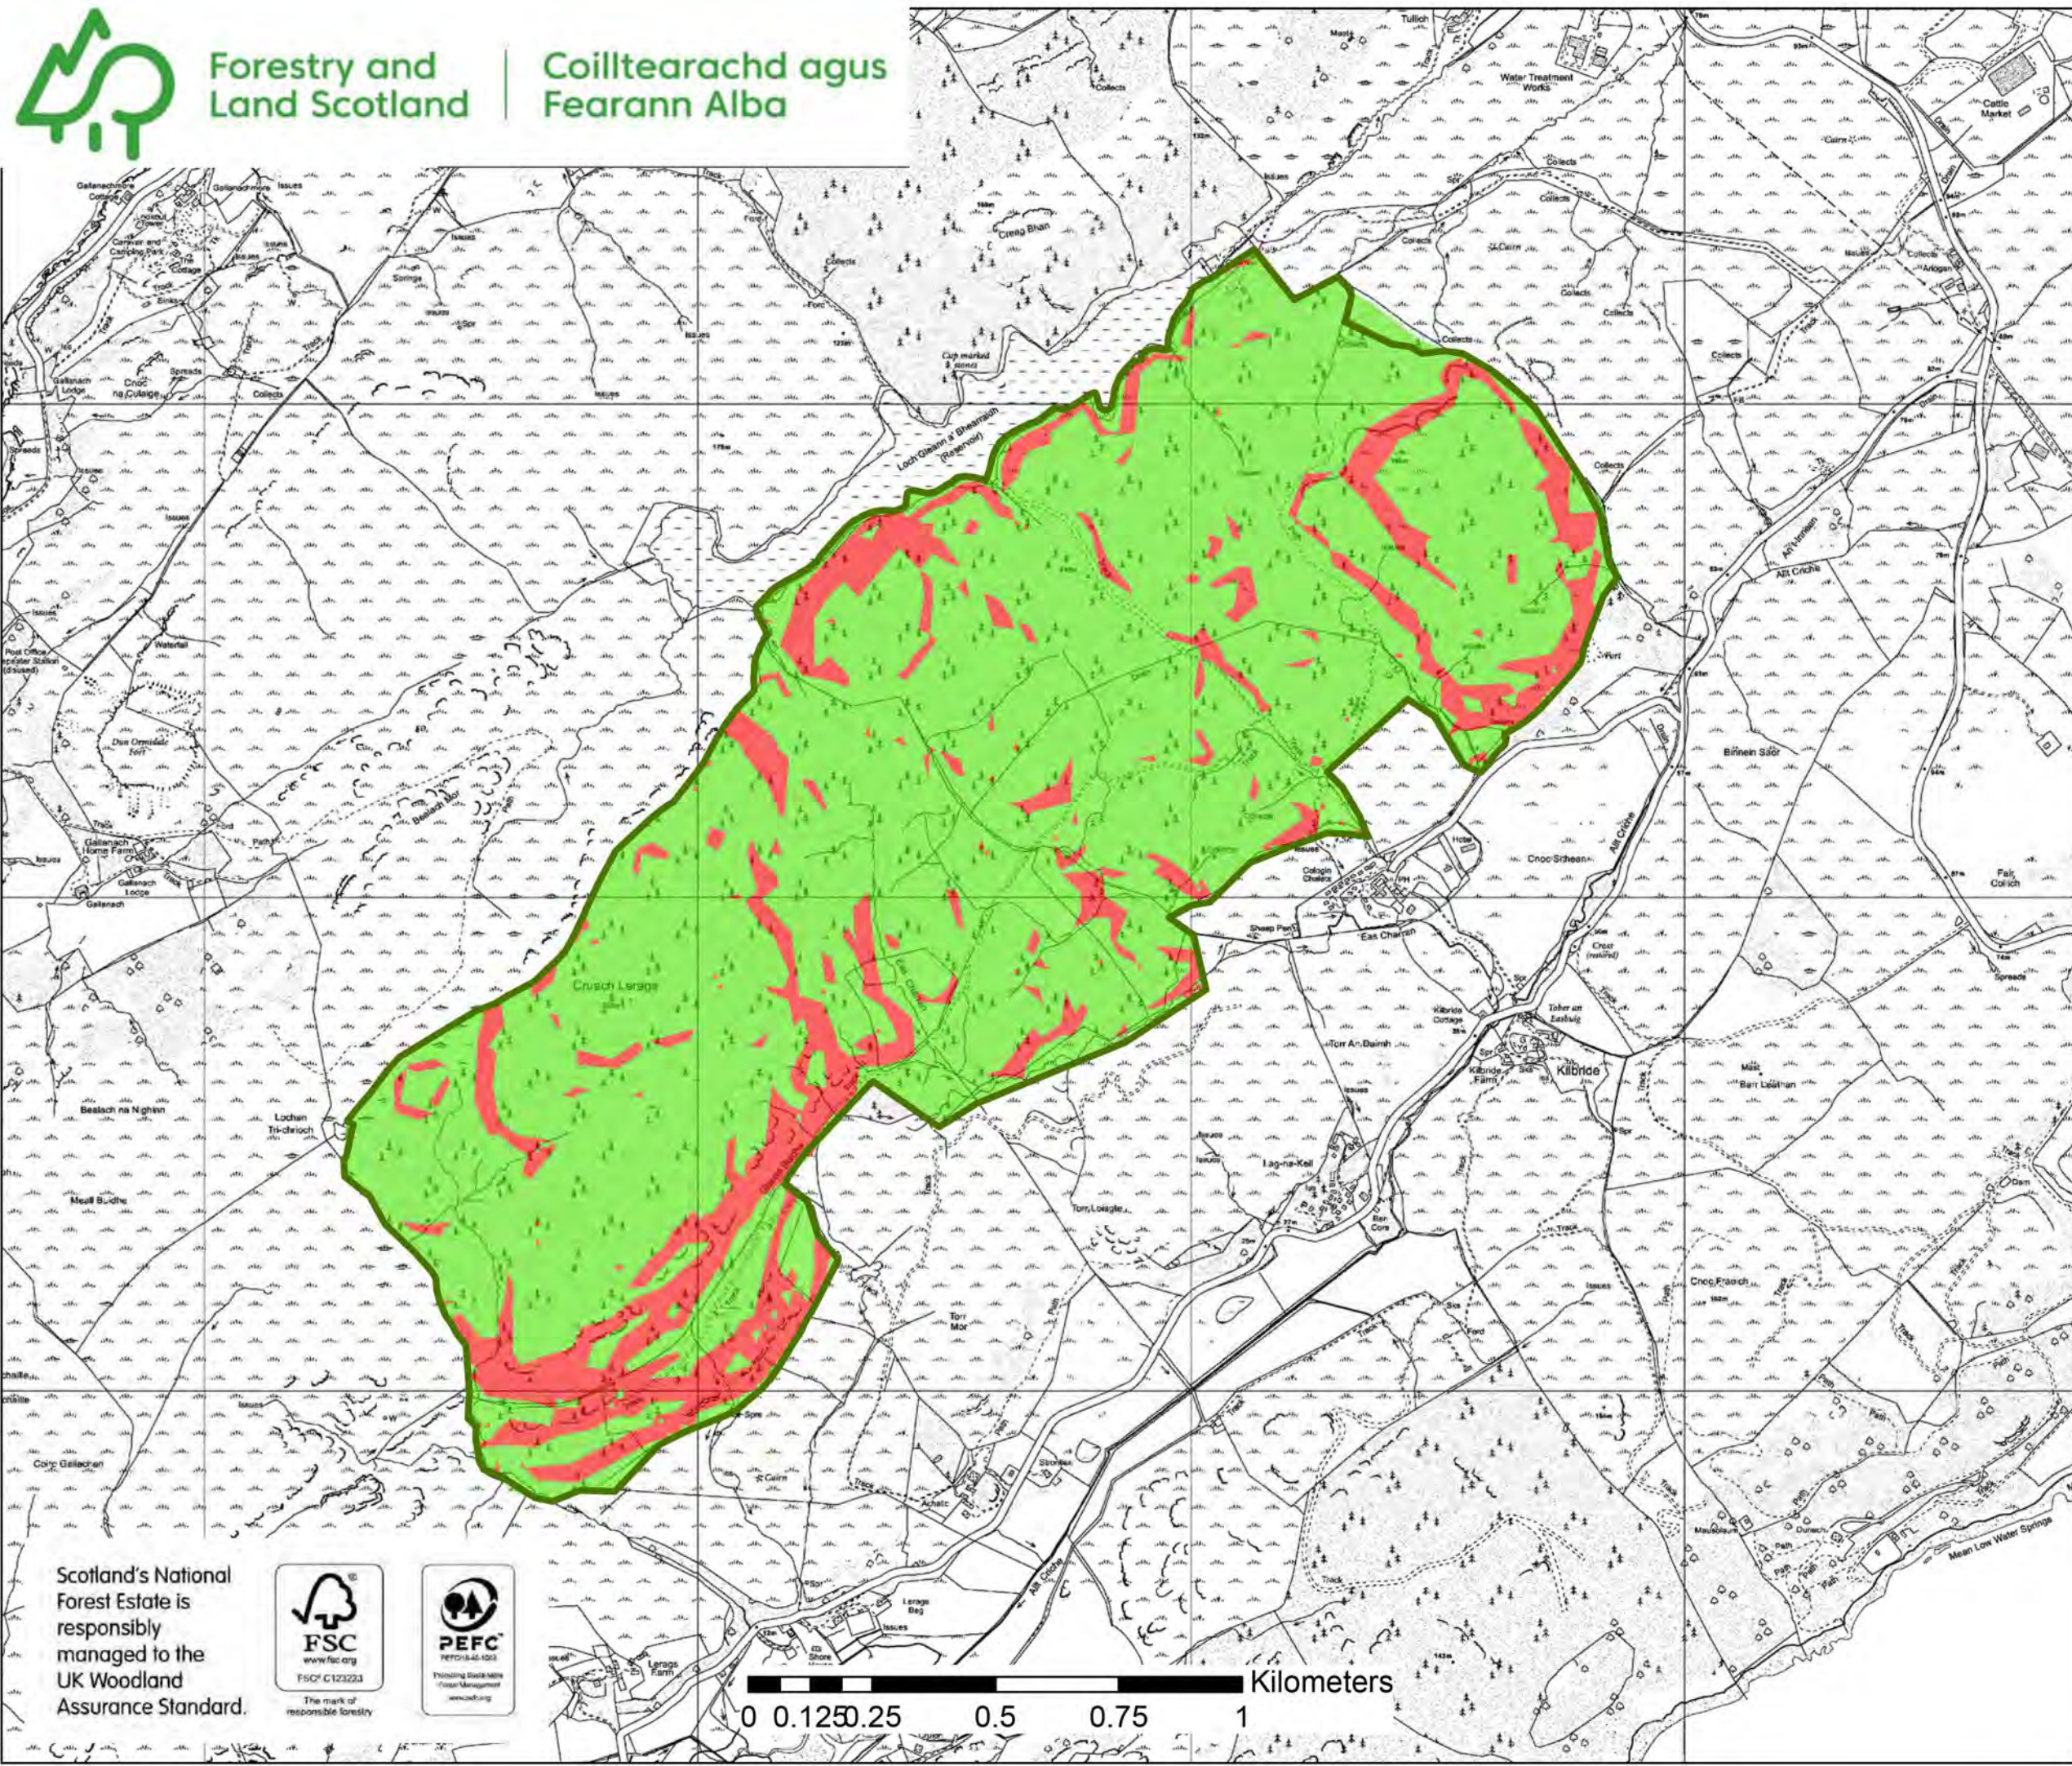

Legend

Steep Ground

Slope %

 0 - 35 %

 > 35%

 FC legal boundary

Scotland's National Forest Estate is responsibly managed to the UK Woodland Assurance Standard.