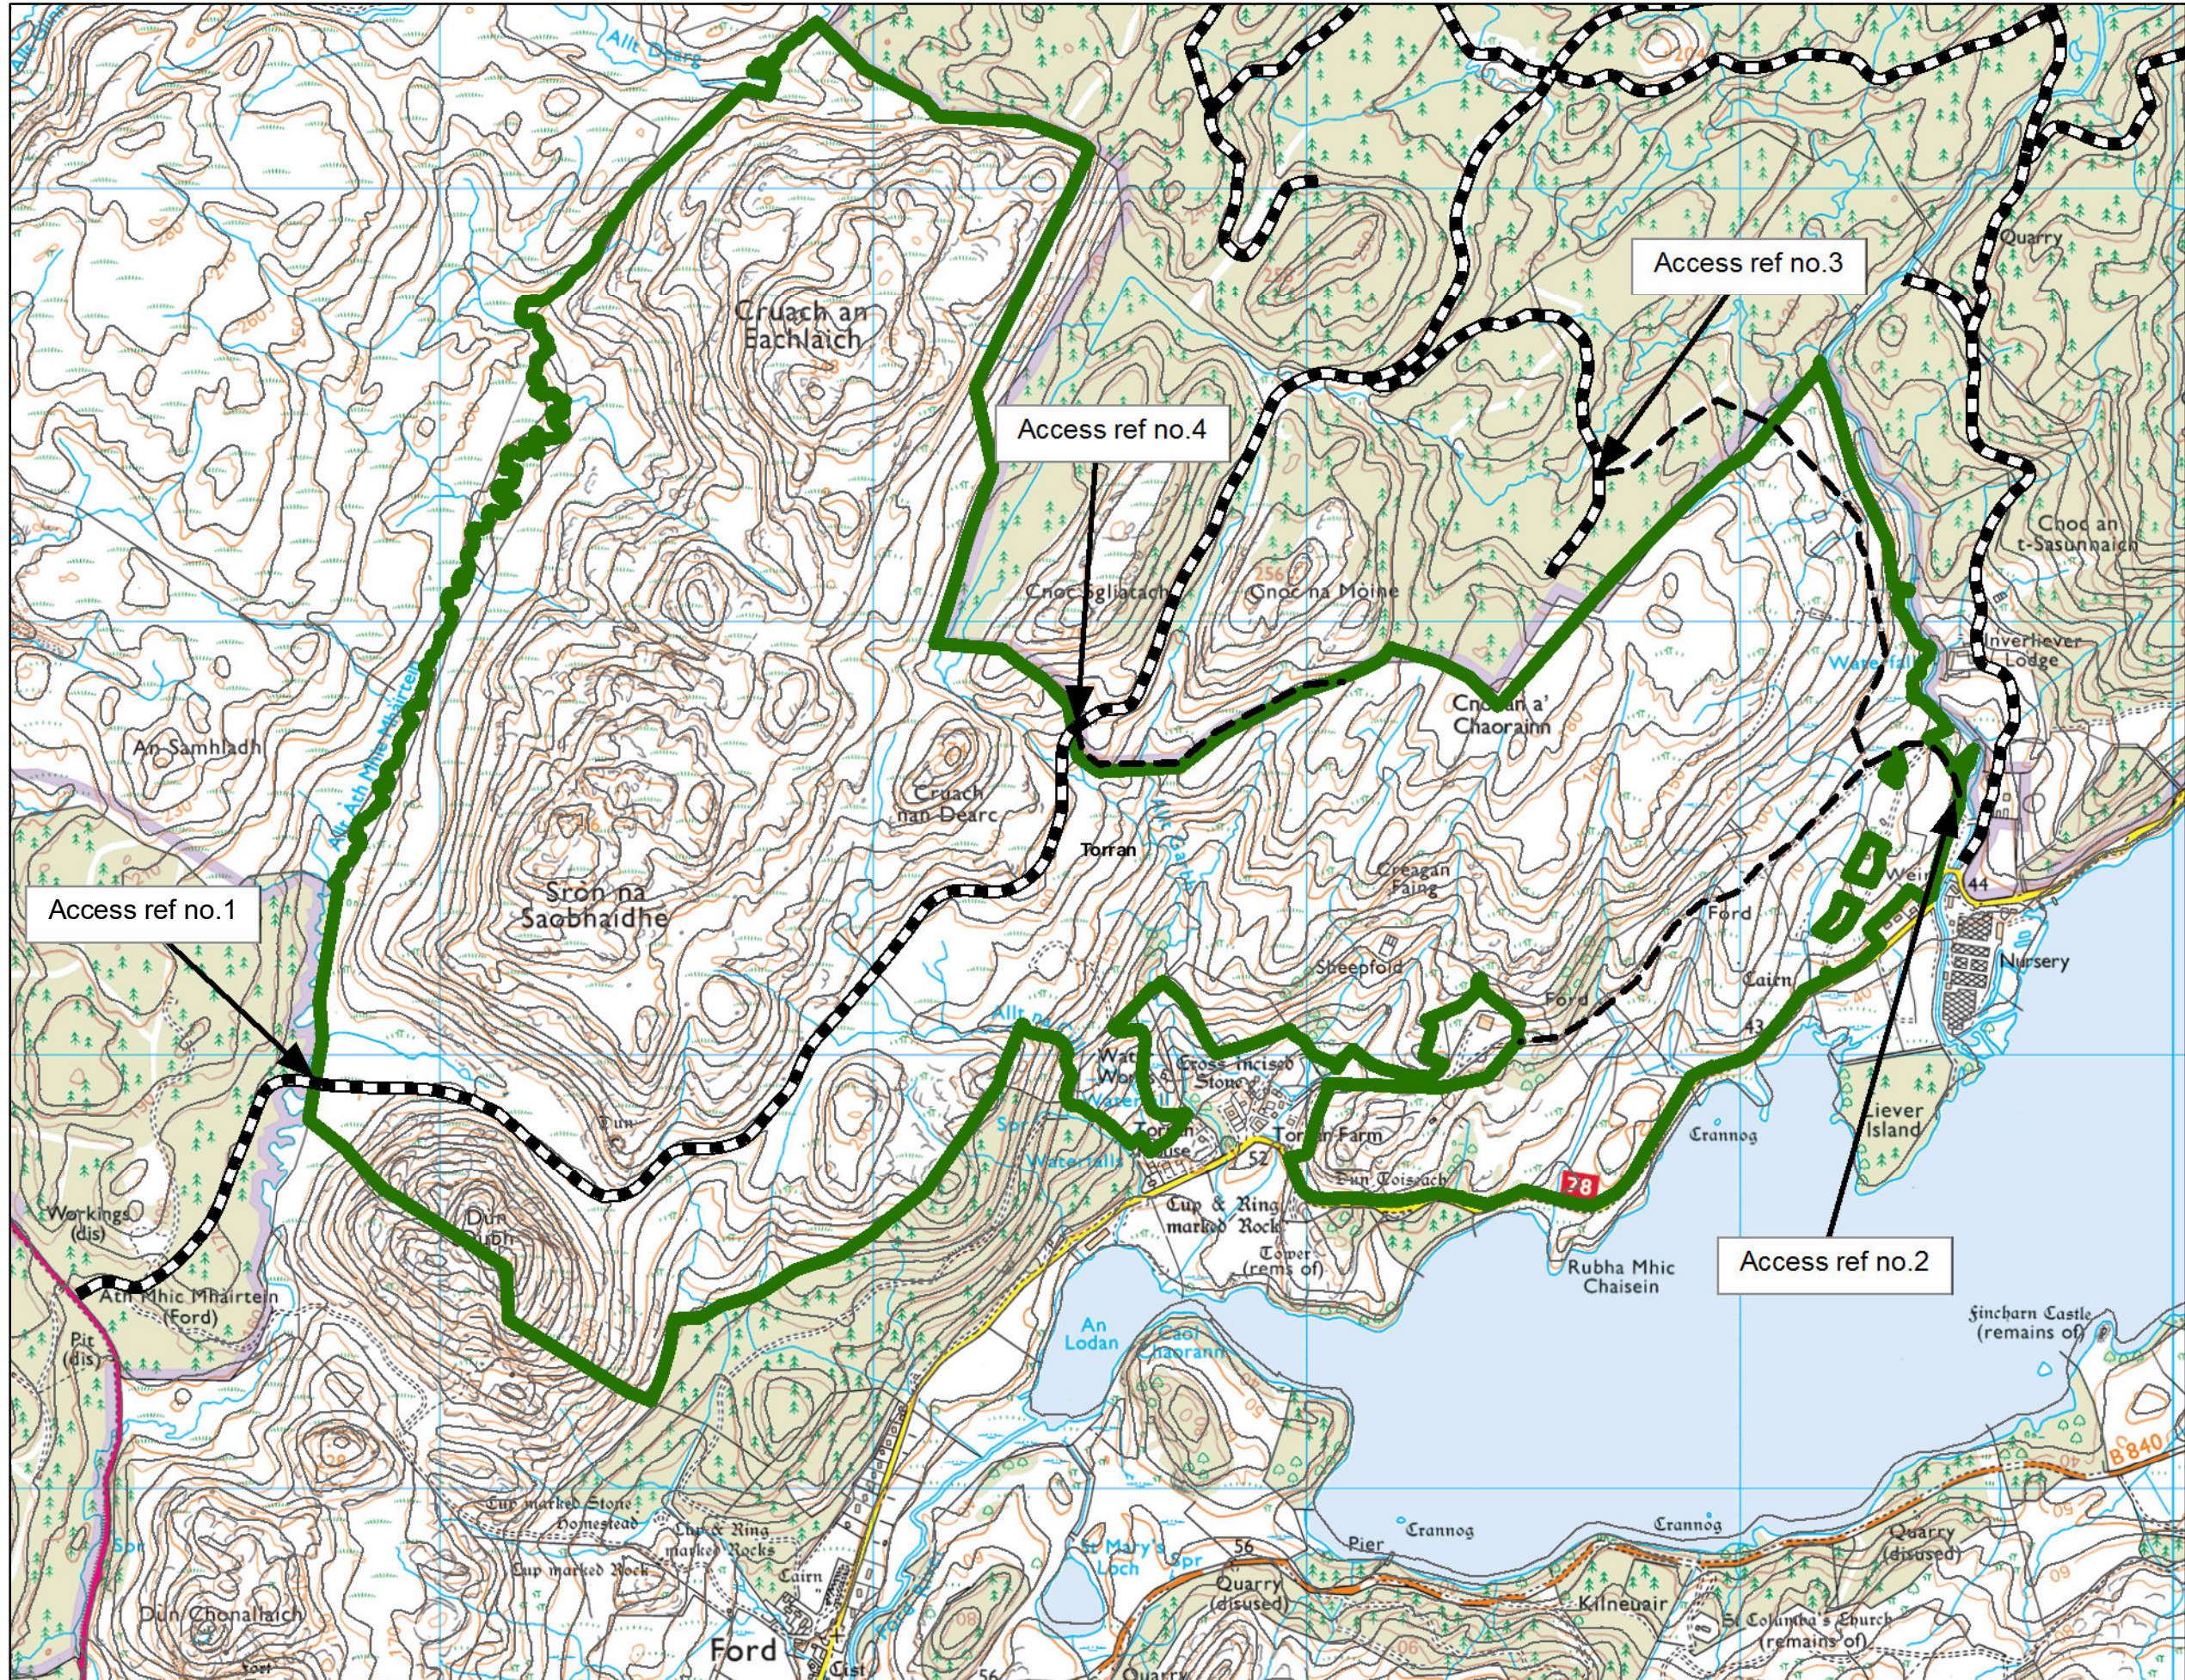

Torran access routes

Author: Jeni West

Scale @ A3: 1:15,000

Date: 12/09/2022

Legend

- Planned ATV/Forwarder Tracks
- Forest Roads
- Blocks
- OS 50k Contours (GB)

0 0.050.1 0.2 0.3 0.4 km

Reproduced by permission of Ordnance Survey on behalf of HMSO. © Crown copyright and database right 2022. All rights reserved. Ordnance Survey Licence number 100024925. © Getmapping Plc and Bluesky International Limited 2022.