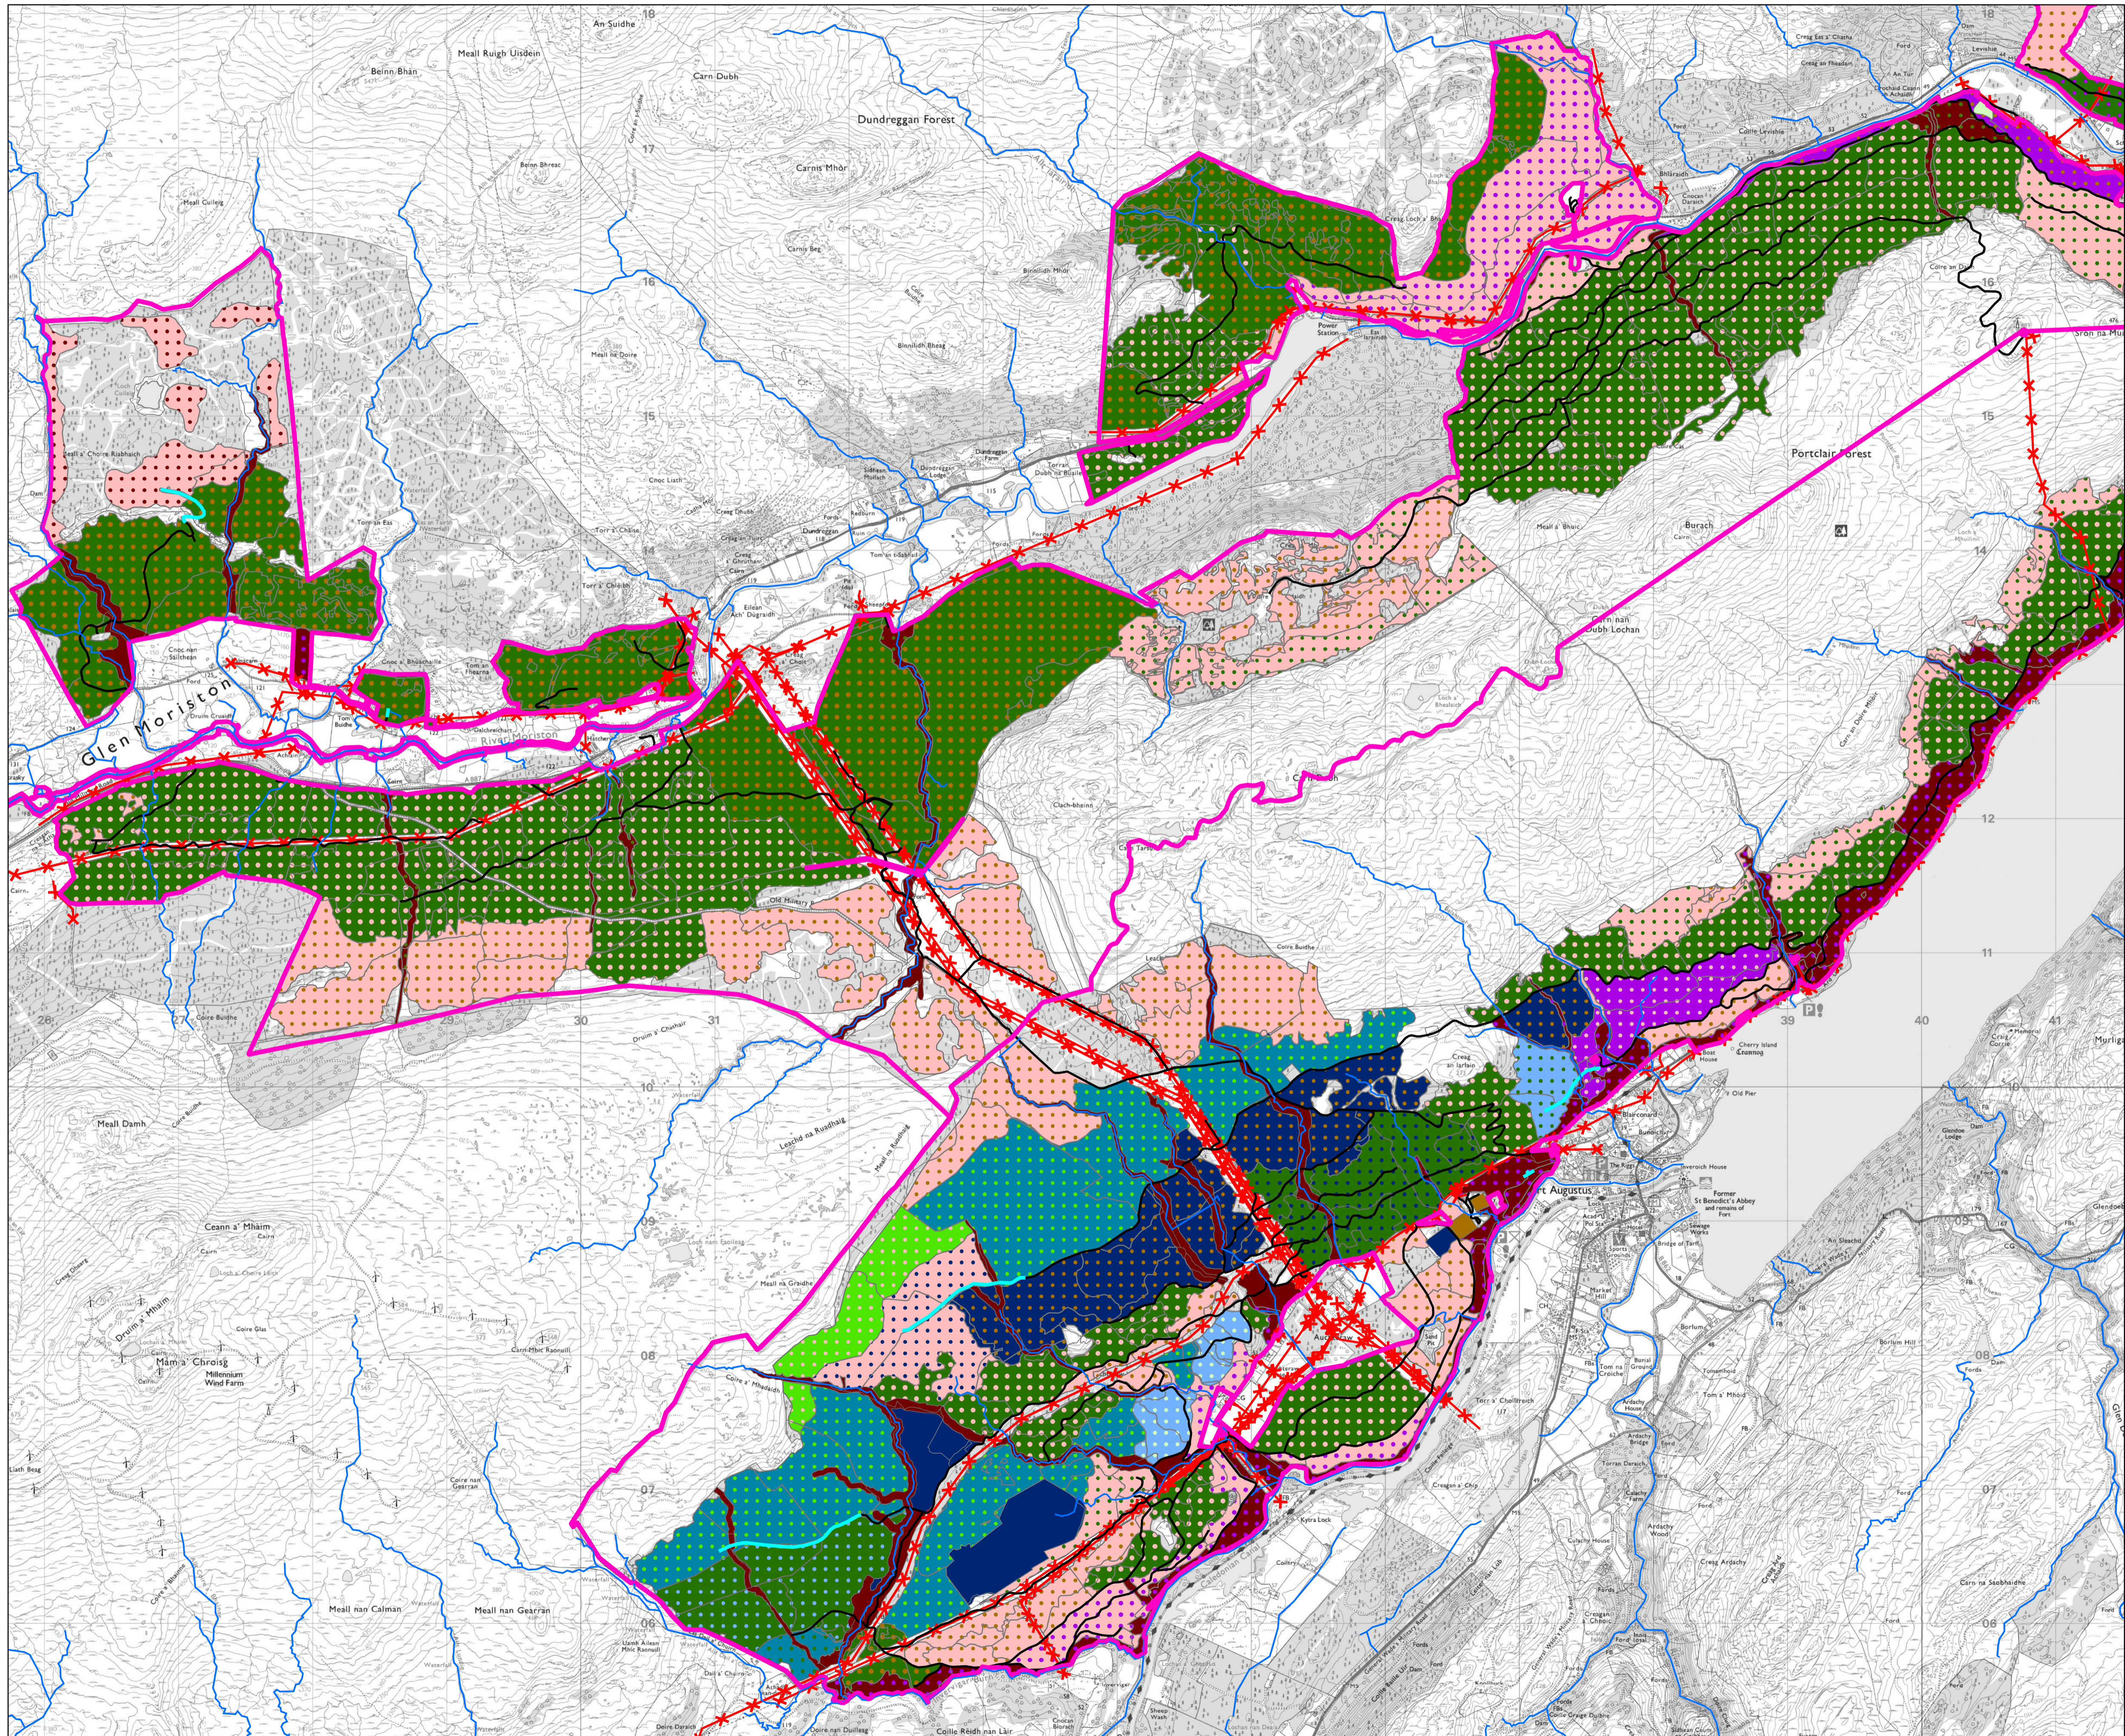

Map 7a Future Habitats & Species

-  Land Management Plan Area
-  Planned Roads
-  Forest Roads
-  Overhead powerline

Future Habitat & Species

-  Native Mixed Broadleaves
-  Other/Mixed Broadleaves
-  Other/Mixed Conifers
-  Birch with Oak
-  Downy Birch with Native Mixed Broadleaves
-  Birch with Native Mixed Broadleaves
-  Birch with Other Conifers
-  Birch with Scots Pine
-  Lodgepole Pine with Birch
-  Native Mixed Broadleaves with Oak
-  Native Mixed Broadleaves with Scots Pine
-  Norway Spruce with Douglas Fir
-  Norway Spruce with Scots Pine
-  Oak with Birch
-  Oak with other Native Broadleaves
-  Other Conifers with any Other Broadleaves
-  Scots Pine with Birch
-  Scots Pine with Norway Spruce
-  Scots Pine with Oak
-  Scots Pine with any Other Broadleaves
-  Scots Pine with any Other Conifers
-  Sitka Spruce with Lodgepole Pine
-  Sitka Spruce with Scots Pine

 Open

00.225.45 0.9 1.35 1.8 Km

Scale @ A3: 1:24,000

Date: 22/08/2024

Reproduced by permission of Ordnance Survey on behalf of HMSO. © Crown copyright and database right [2024]. All rights reserved. Ordnance Survey Licence number [100021242]. © Getmapping Plc and Bluesky International Limited 2024.

- Native Mixed Broadleaves
- Birch with Oak
- Birch with any Other Broadleaves
- Birch with Scots Pine
- Native Mixed Broadleaves with Oak
- Native Mixed Broadleaves with Scots Pine
- Oak with any Other Broadleaves
- Alder with Oak/Birch
- Scots Pine with Birch
- Scots Pine with Oak
- Scots Pine with any Other Broadleaves
- Open

0 0.225 0.45 0.9 1.35 1.8 Km

Scale @ A3: 1:24,000

Date: 22/08/2024

Reproduced by permission of Ordnance Survey on behalf of HMSO. © Crown copyright and database right [2024]. All rights reserved. Ordnance Survey Licence number [100021242]. © Getmapping Plc and Bluesky International Limited 2024.