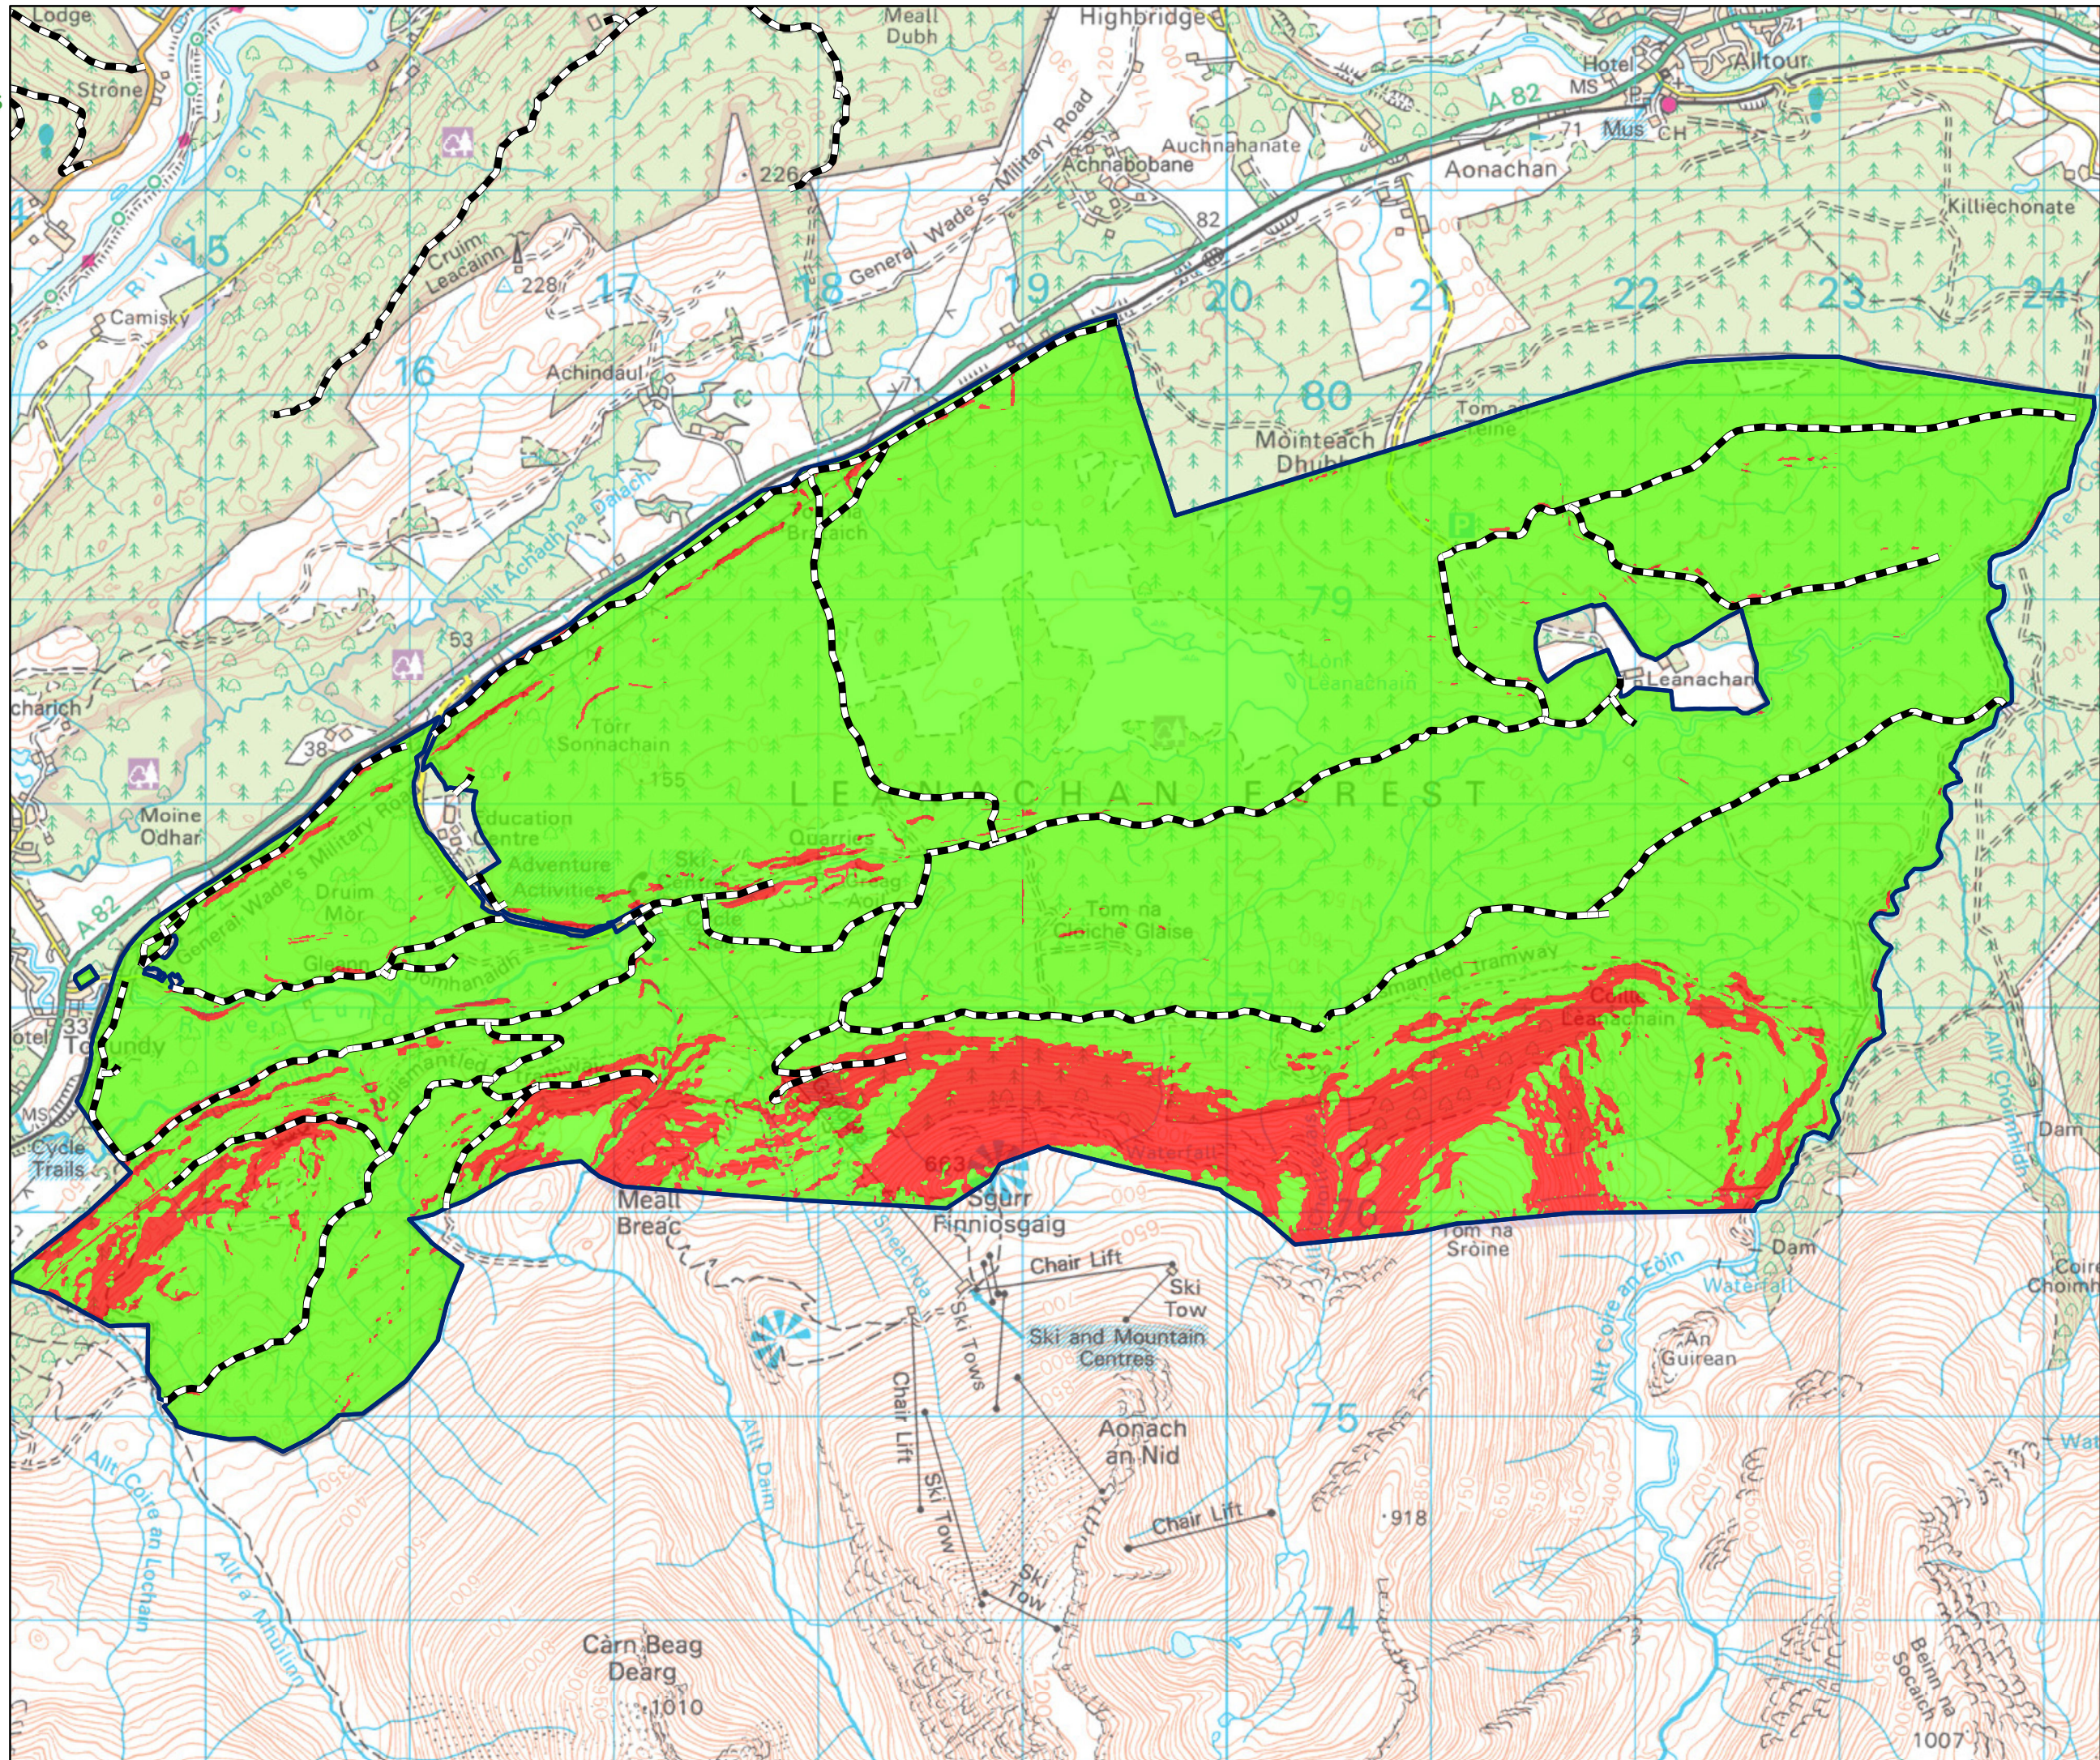

Forestry and
Land Scotland
Coilltearachd agus
Fearann Alba

Leanachan Land Management Plan

Steep Ground

Author: U321221

Scale @ A3: 1:30,000

Date: 25/03/2022

Legend

Leanachan LMP Area

Forest Roads

Slope %

Slope Percentage Class

< 35%

> 35%

Reproduced by permission of Ordnance Survey on behalf of HMSO.
© Crown copyright and database right [2022]. All rights reserved.
Ordnance Survey Licence number [100021242].
© Getmapping Plc and Bluesky International Limited 2022.