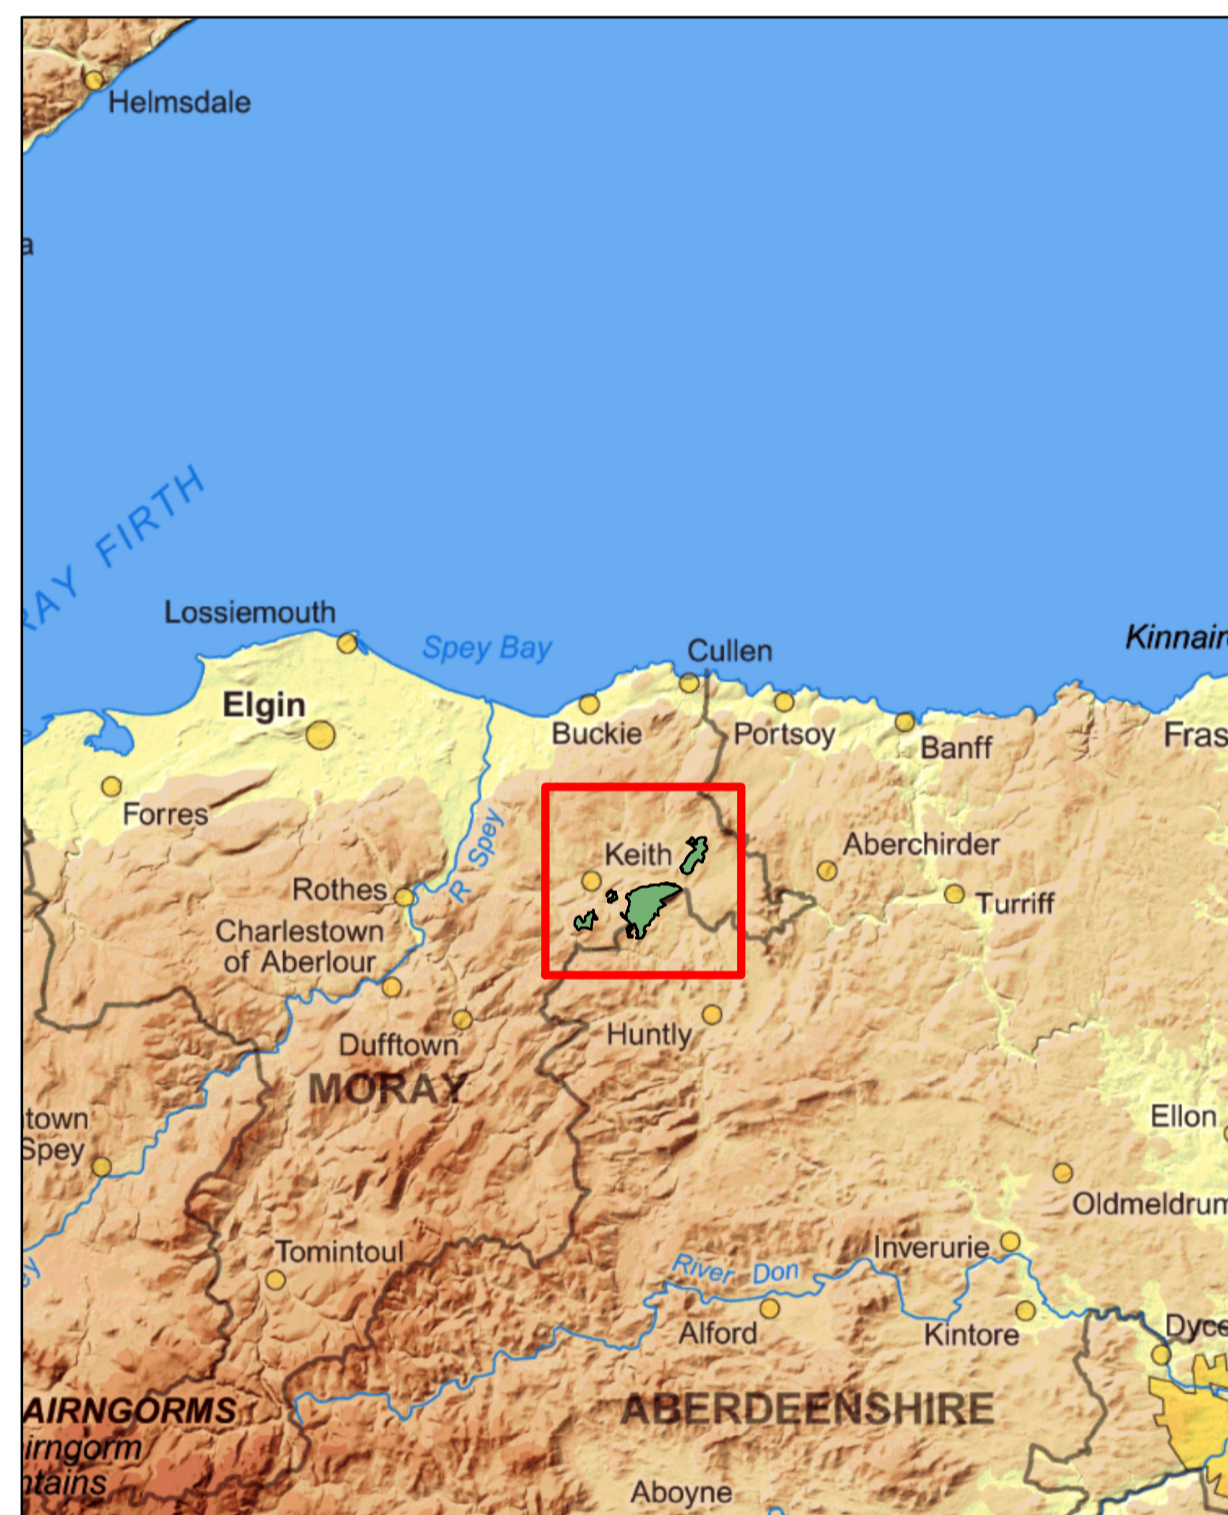

Keith Woods

Map 1: Location

Scale @ A1: 1:30,000

Date: 19/07/2021

Legend

 Keith Woods LMP area

Reproduced by permission of Ordnance Survey on behalf of HMSO. © Crown copyright and database right [2021]. All rights reserved. Ordnance Survey Licence number [100021242].
 © Getmapping Plc and Bluesky International Limited 2021.