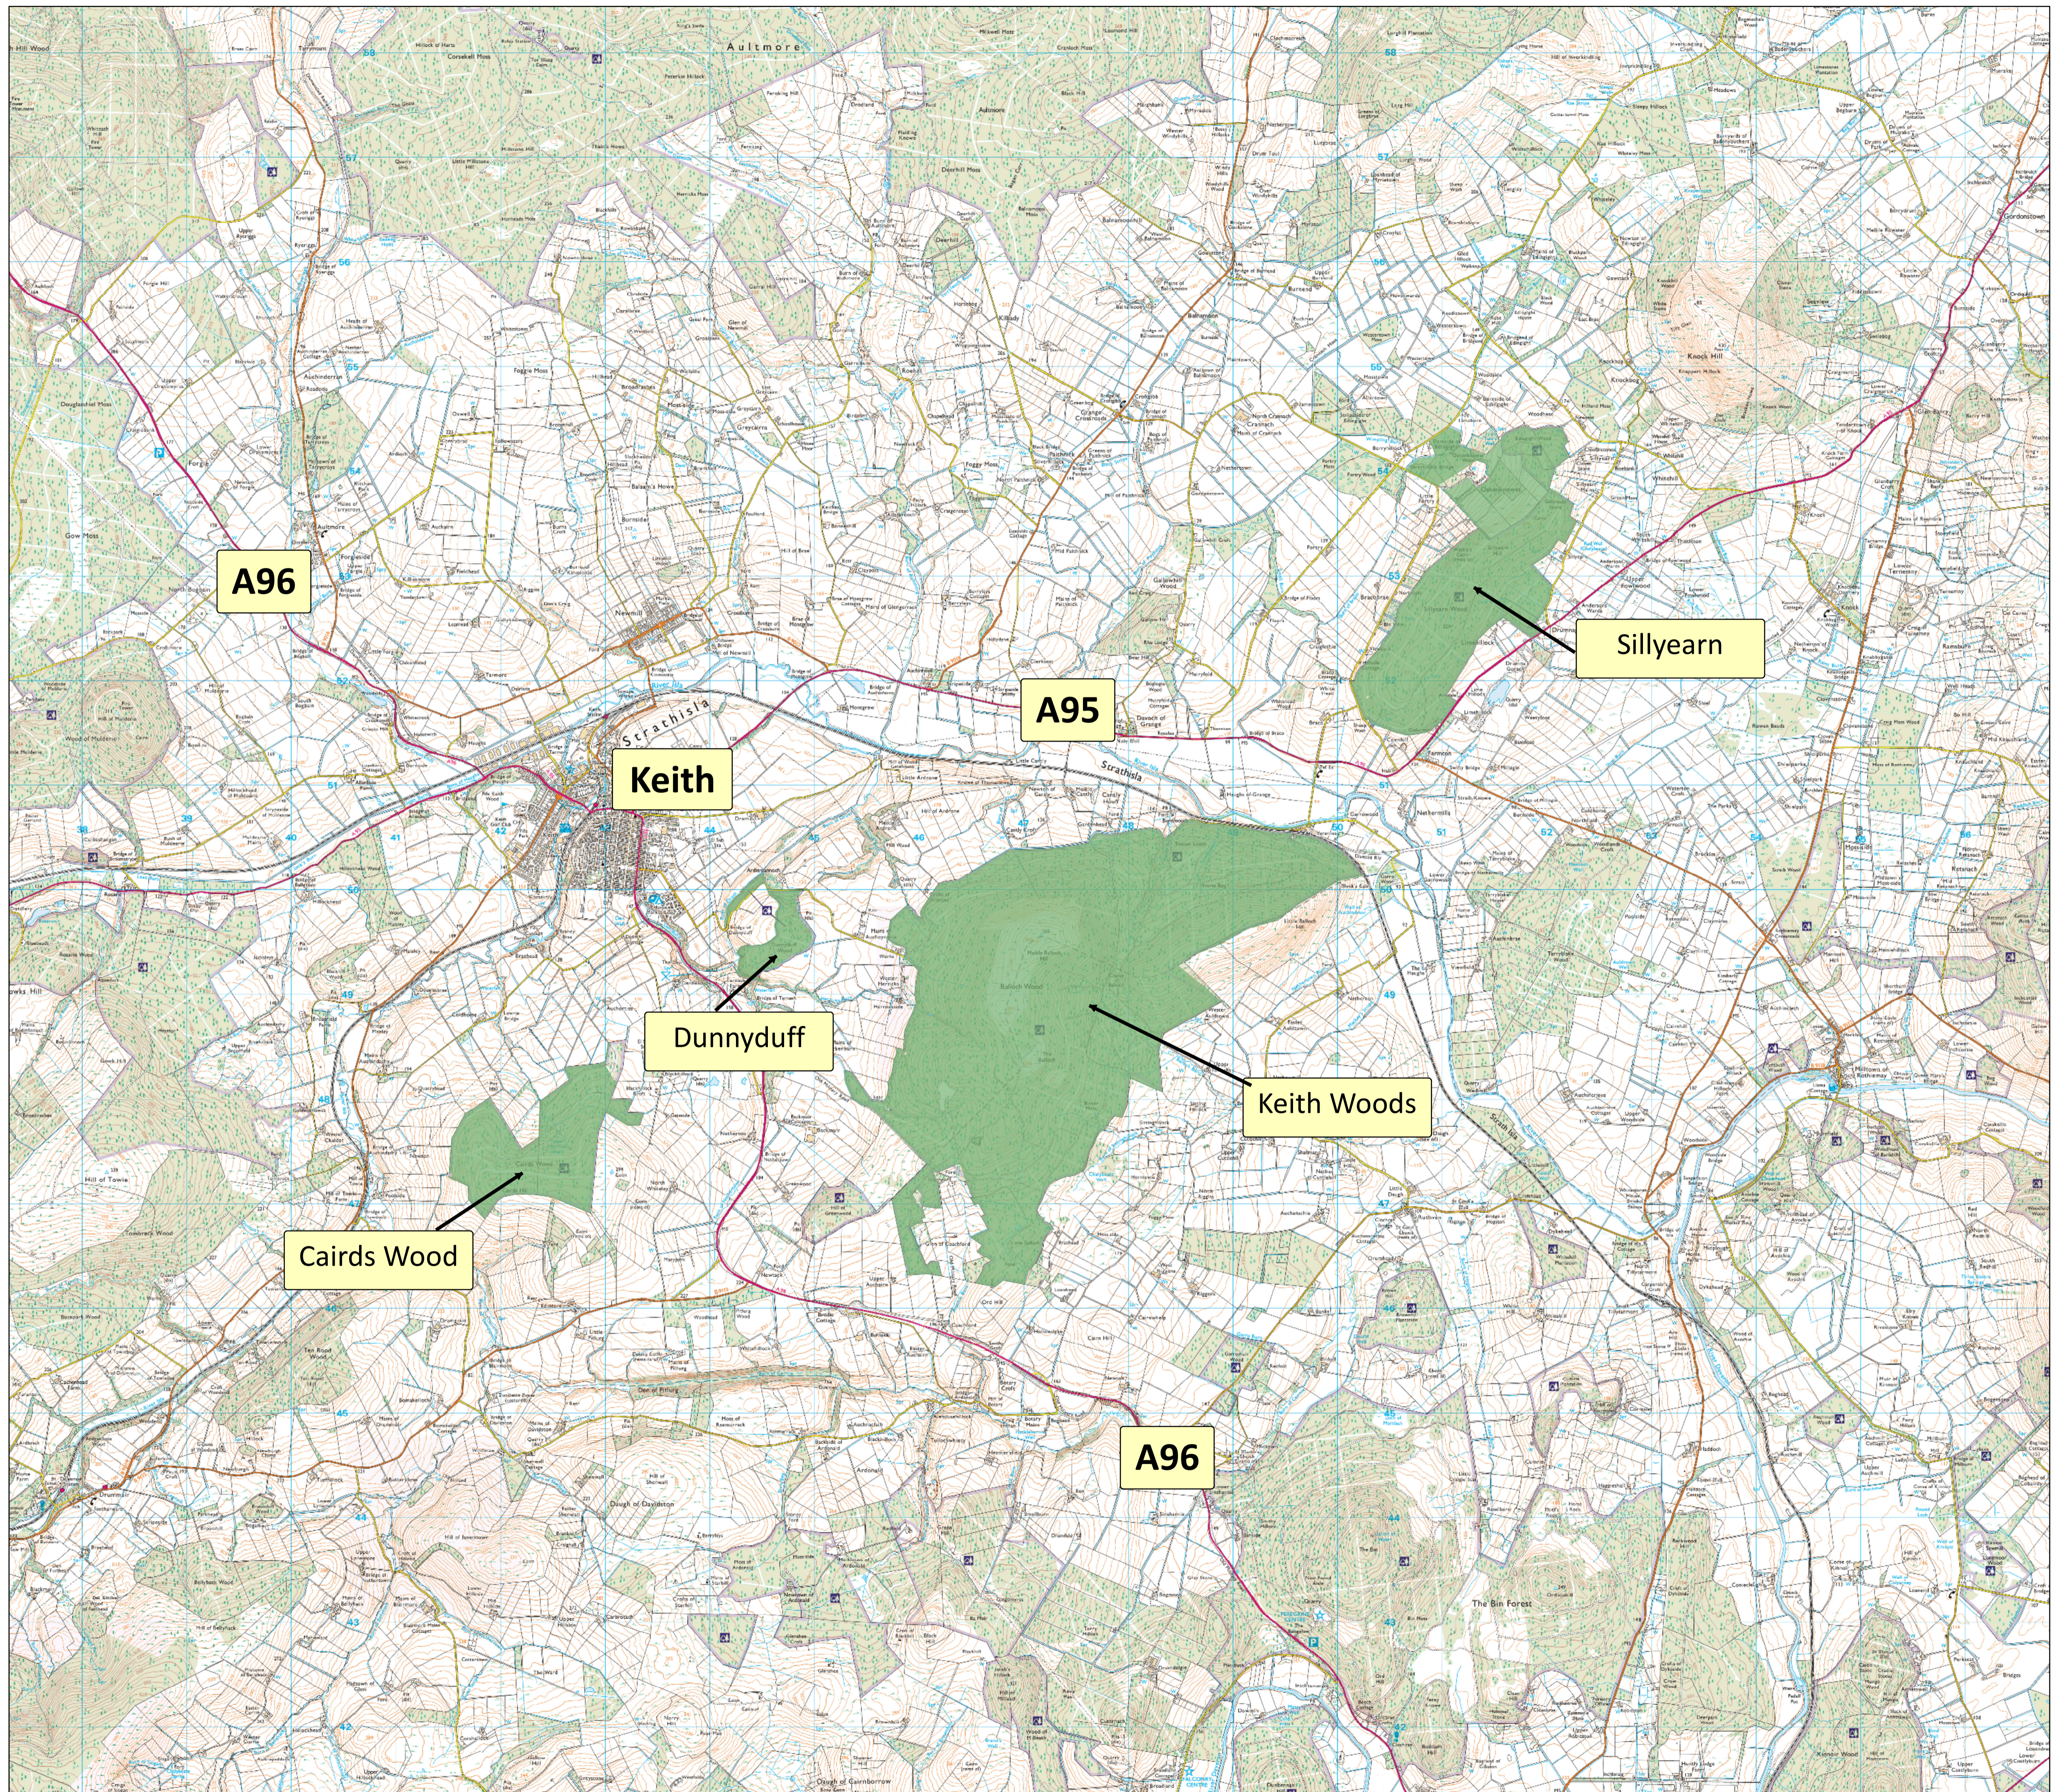

Keith Woods

Map 1: Location

Scale @ A1: 1:30,000

Date: 19/07/2021

Legend

 Keith Woods LMP area

Reproduced by permission of Ordnance Survey on behalf of HMSO. © Crown copyright and database right [2021]. All rights reserved. Ordnance Survey Licence number [100021242].
 © Getmapping Plc and Bluesky International Limited 2021.