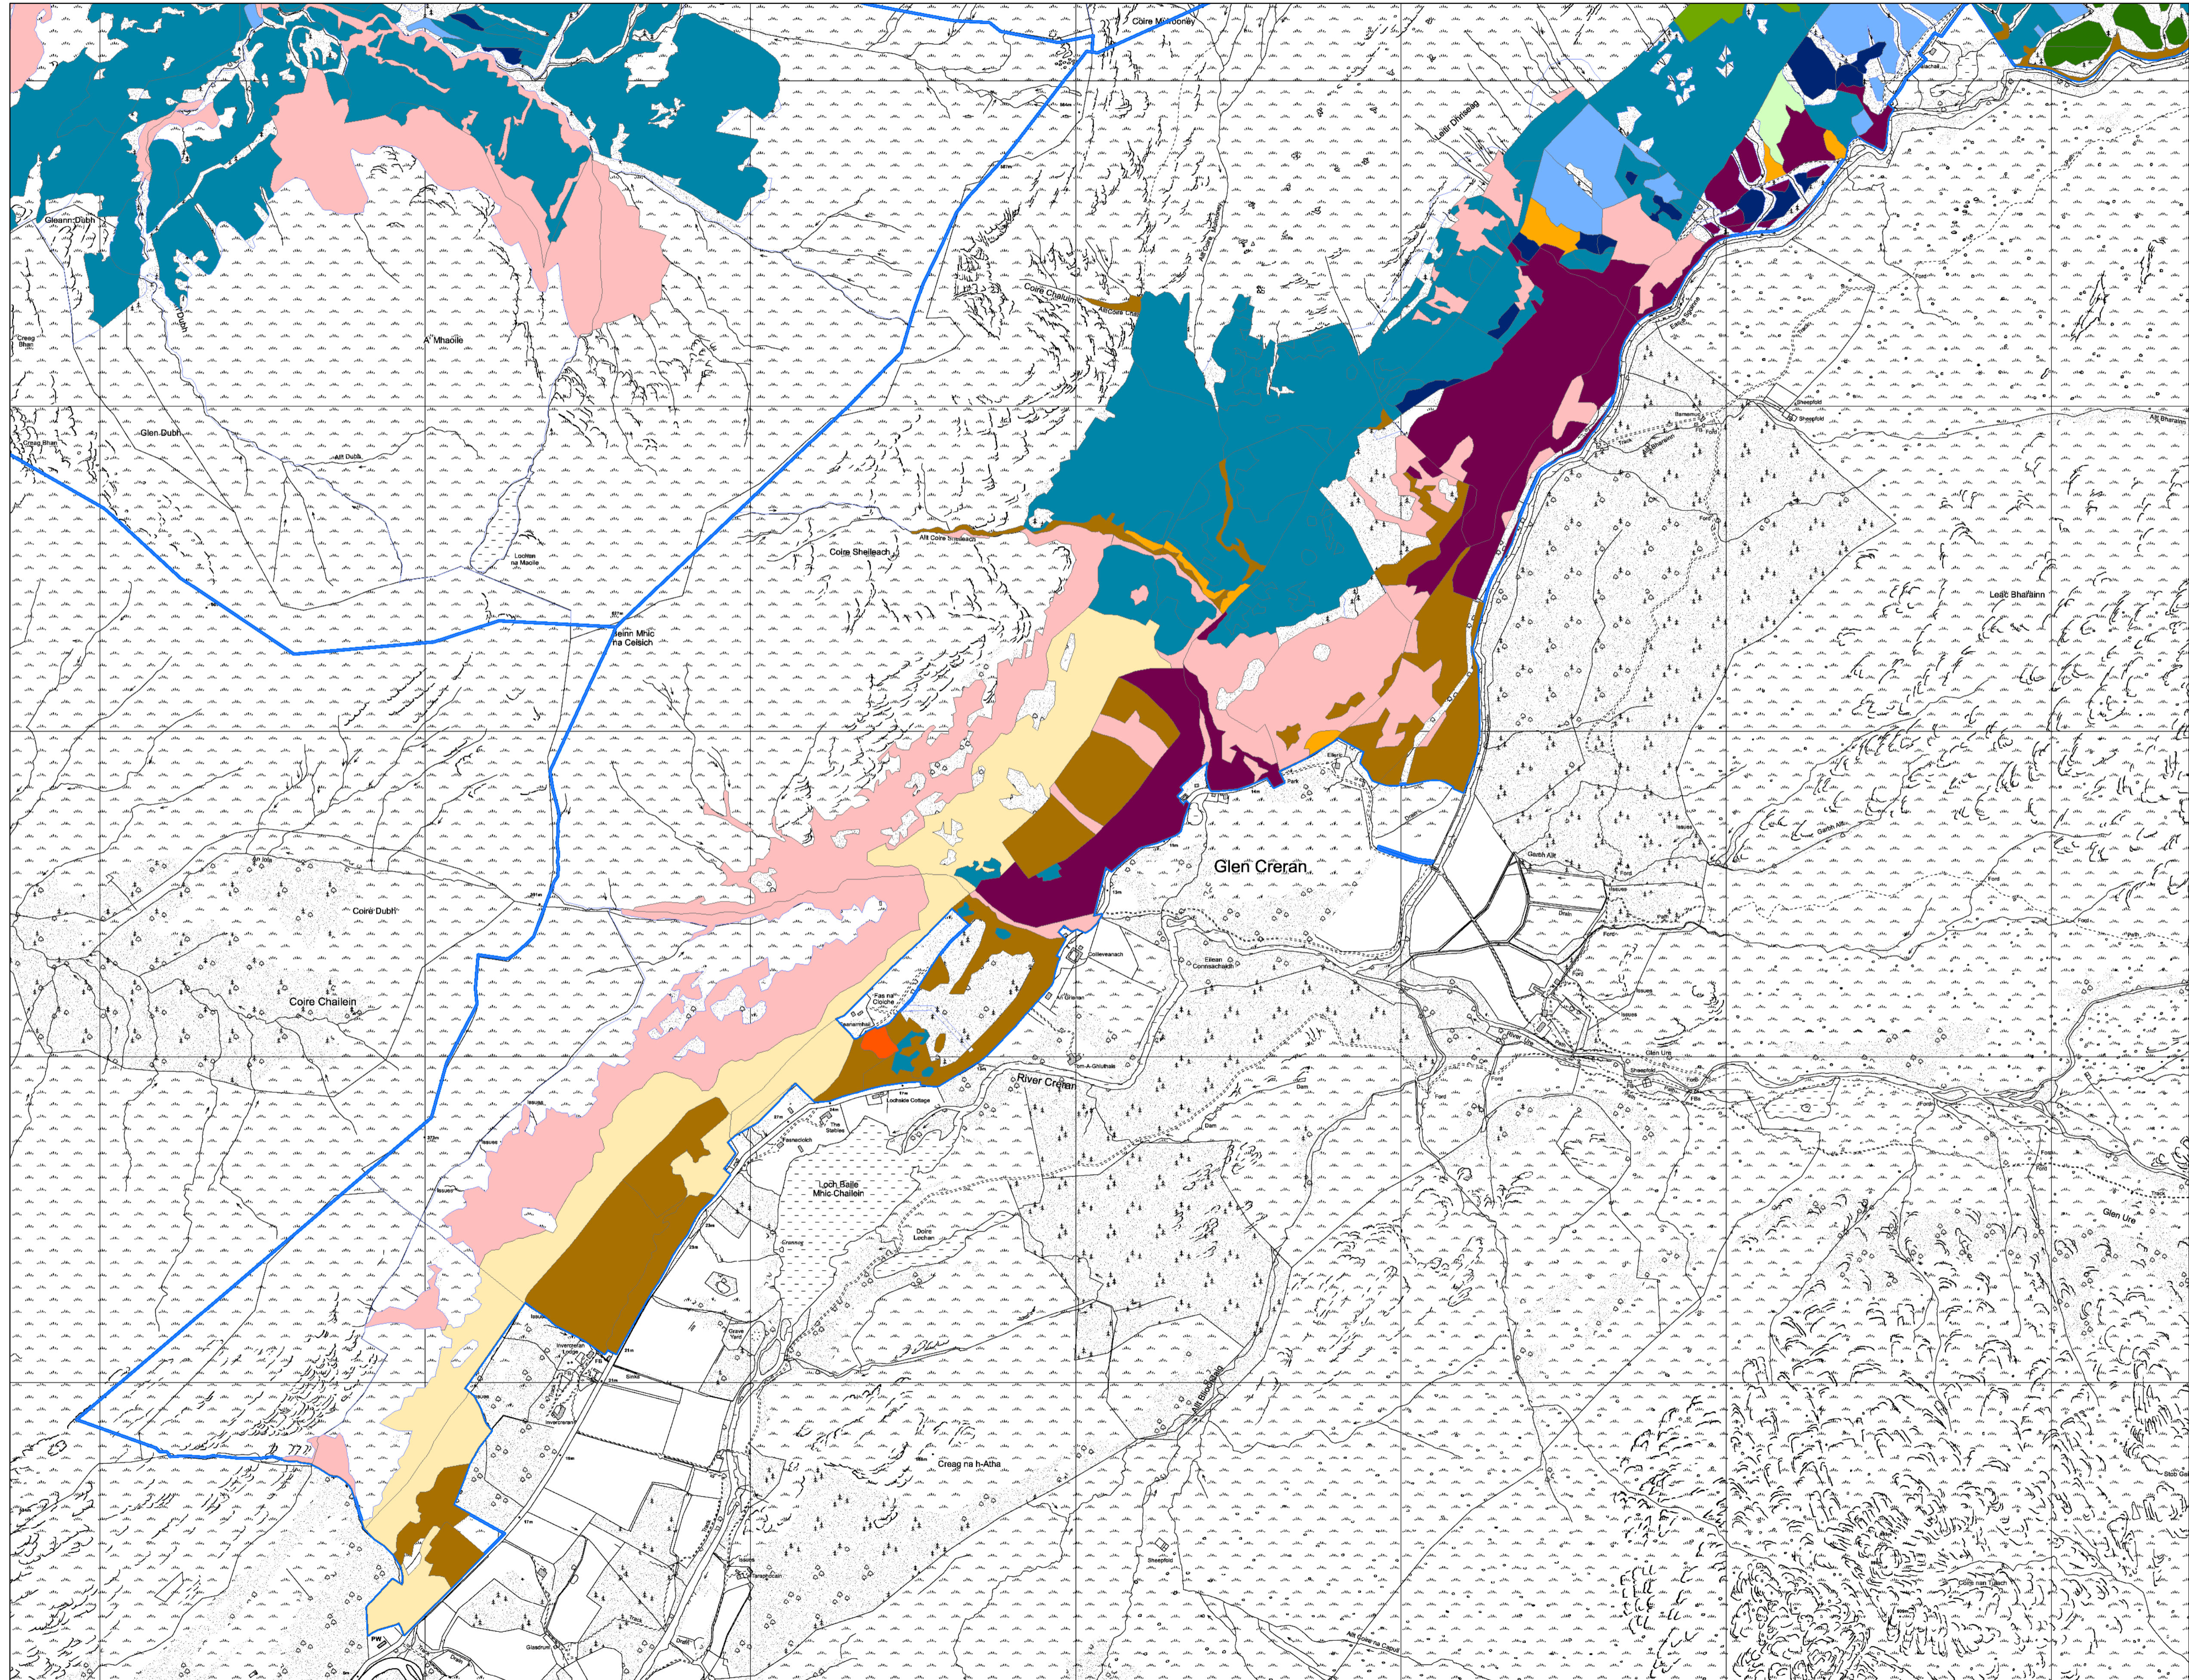

Creran S Current Species

Author: Mandie Currie

Scale @ A1: 1:10,000

Date: 12/06/2020

Legend

Sub-compartments (Species)

- Ash
- Beech
- Birch
- Oak
- Other Broadleaves
- Other Conifers
- Douglas Fir
- Larch
- Lodgepole Pine
- Norway Spruce
- Scots Pine
- Sitka Spruce
- No Species

Land Management Plan Areas

- Land Management Plan Areas

0 0.075 0.15 0.3 0.45 0.6 km

Reproduced by permission of Ordnance Survey on behalf of HMSO.
 © Crown copyright and database right 2020. All rights reserved.
 Ordnance Survey Licence number 100024925.
 © Getmapping Plc and Bluesky International Limited 2020.

Scotland's national forests and land are responsibly managed to the UK Woodland Assurance Standard.