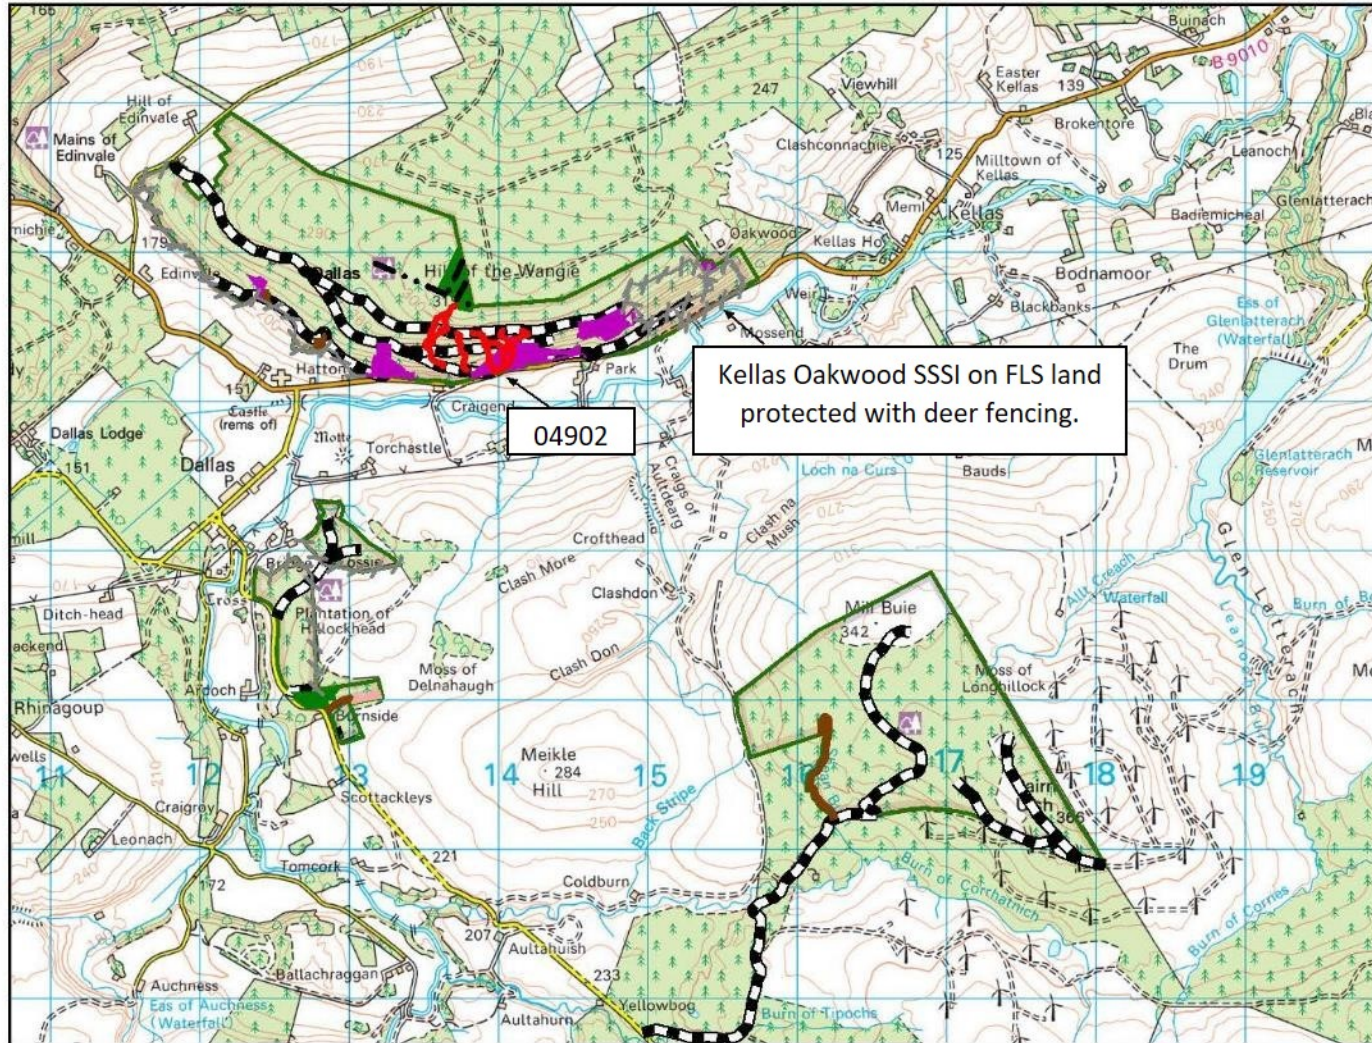

Dallas Wildlife Management Map 11

Author: Meriem Kayoueche-reeve

Scale @ A4: 1:40,000

Date: 20/05/2022

Legend

Fences (Scot.)

Fences (Scot.)

Other Trails

Mountain Bike Trails
 Rides

Restock species_in_plan...

Birch natural regeneration
 Oak
 Oak, Mixed Broadleaves and Scots Pine Natural Regeneration
 Riparian broadleaves
 Scots Pine
 Scots Pine/Broadleaves

Forest Roads

Forest Roads
 Blocks

0 0.1750.35 0.7 1.05 1.4 km

Reproduced by permission of Ordnance Survey on behalf of HM SO. © Crown copyright and database right 2022. All rights reserved. Ordnance Survey Licence number 100024925.

Scotland's national forests and land are responsibly managed to the UK Woodland Assurance Standard.

Kellas Oakwood SSSI on FLS land protected with deer fencing.