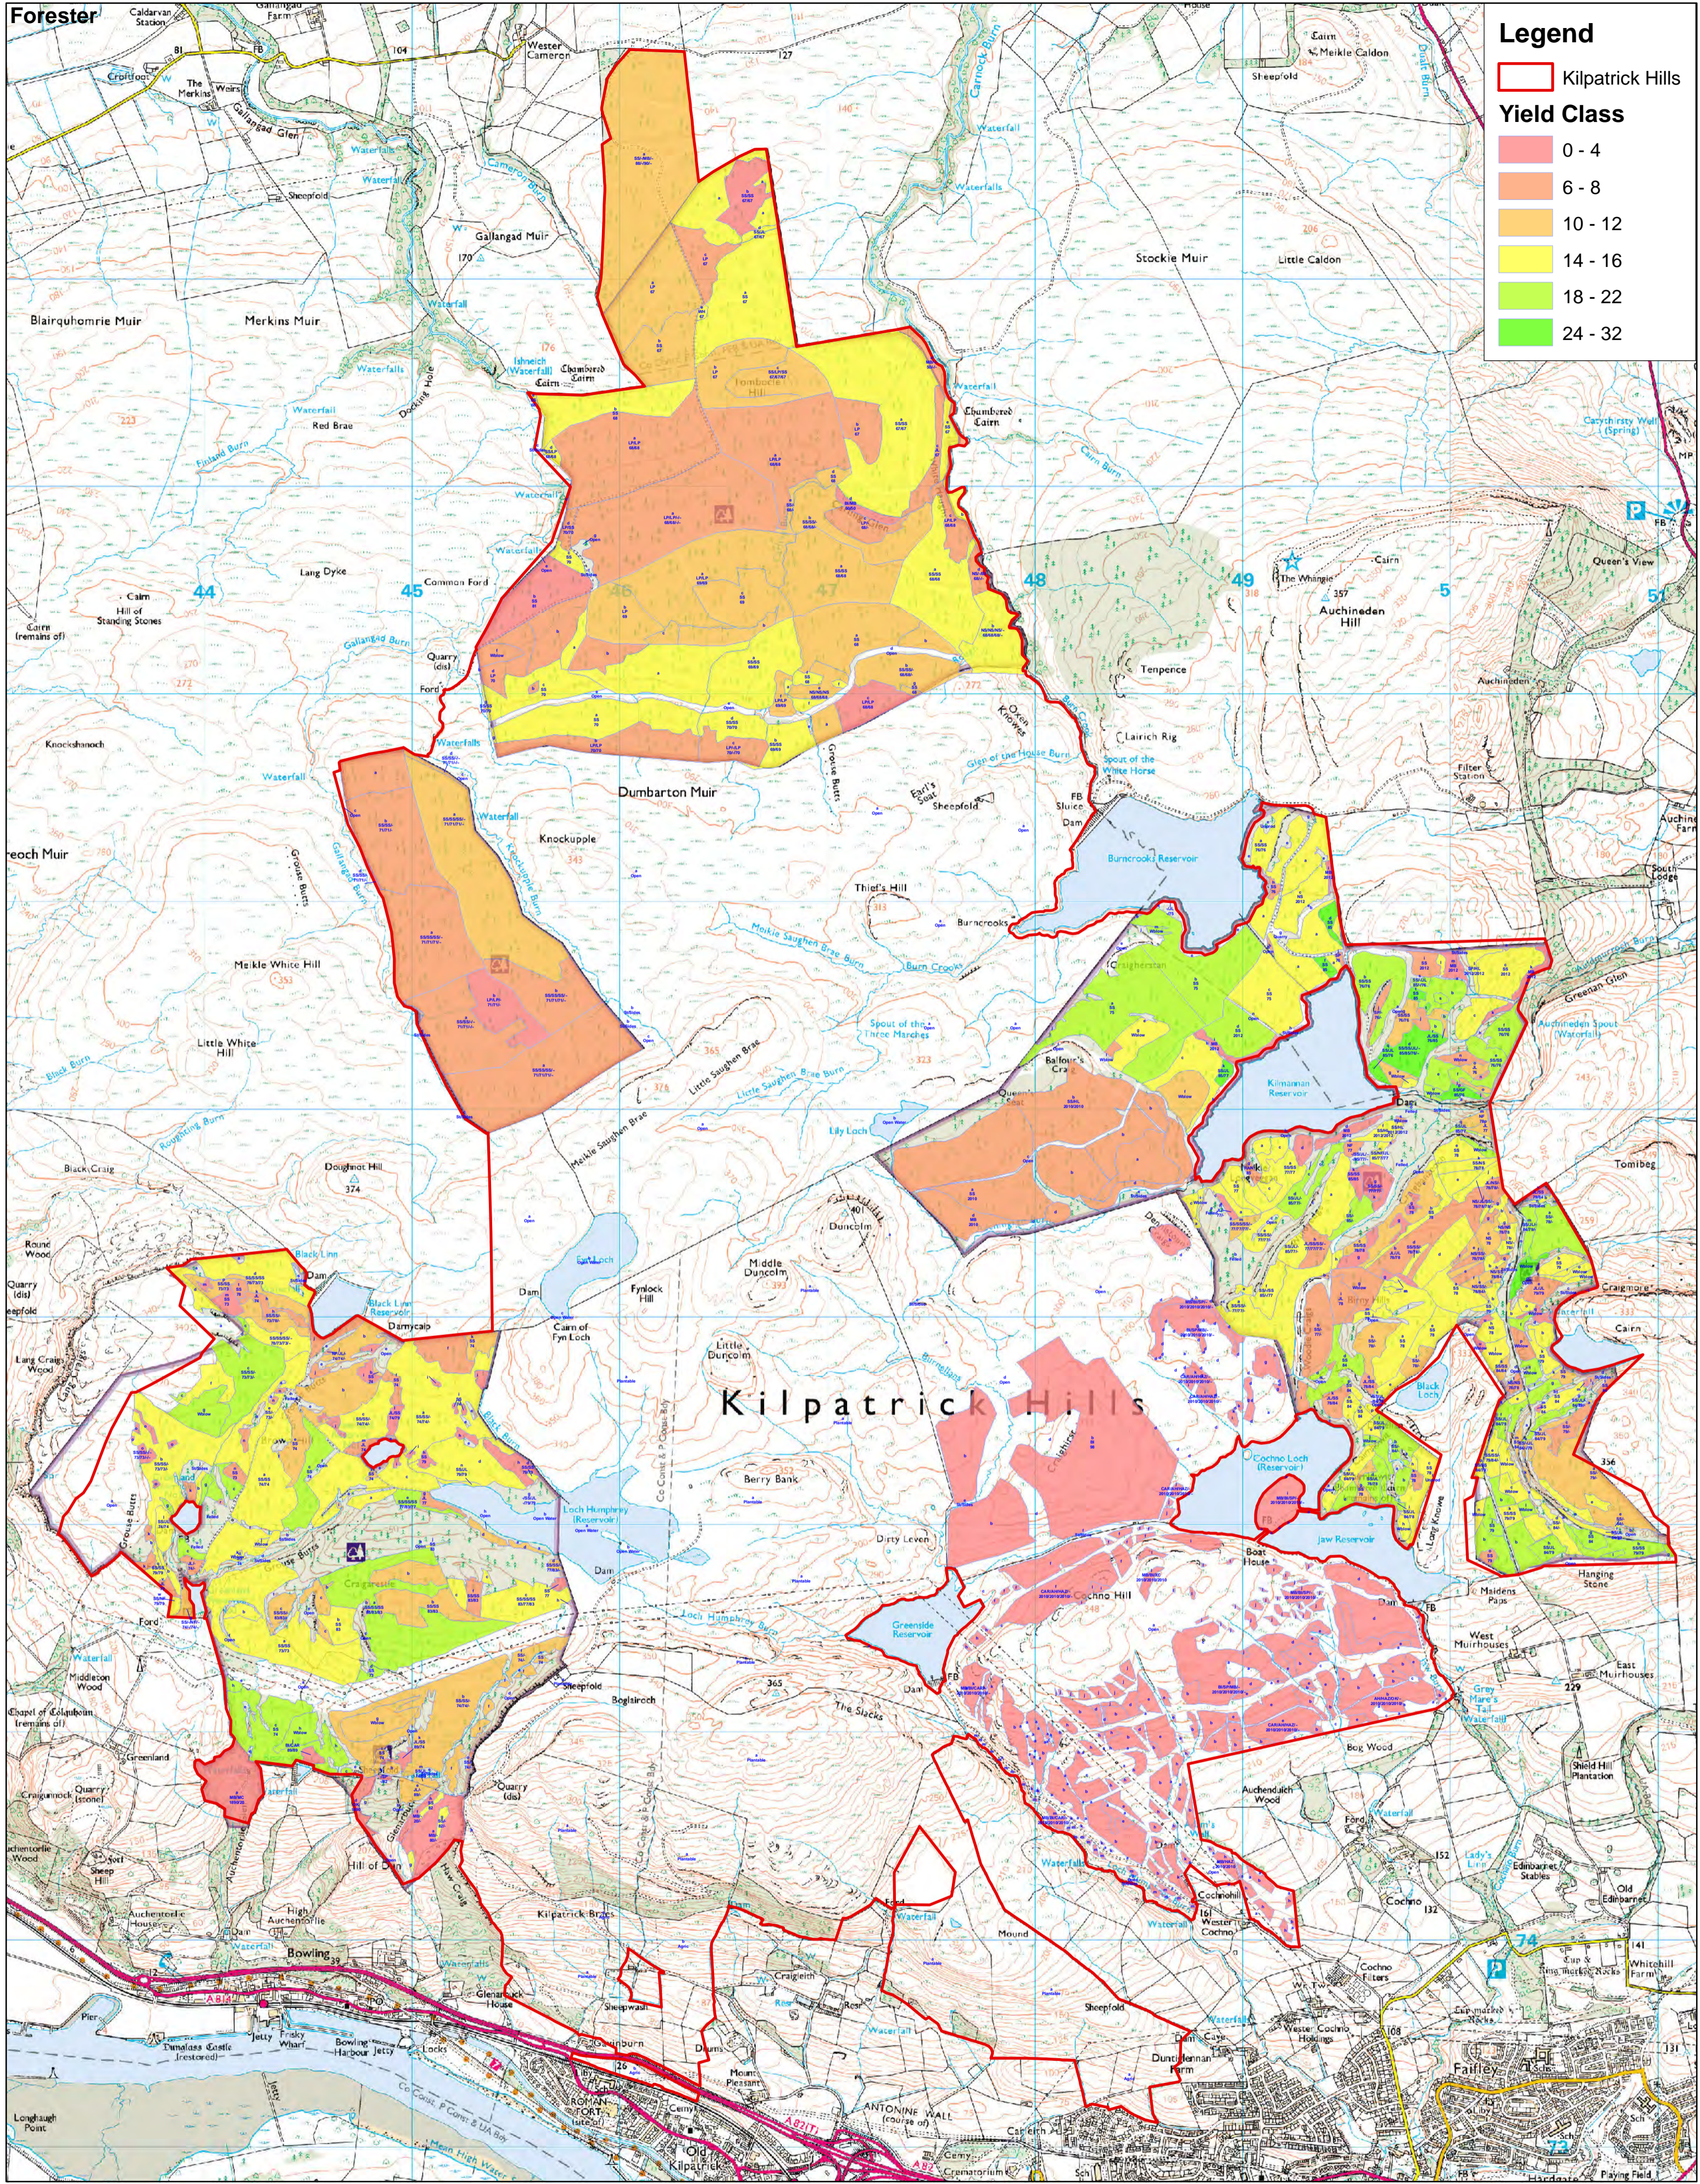

- Legend**
- Kilpatrick Hills
 - Pines
 - Spruces
 - Larches
 - Other Conifer
 - Oak
 - Beech
 - Other Broadleaves

Kilpatrick Hills

Scale: 1:20,000 @ A2

 May 2014

Forestry Commission Scotland
 Coimisean na Coilltearachd Alba
Kilpatrick Hills FDP
 Scottish Lowlands Forest District
3.2.1a - Species

- Legend**
- Kilpatrick Hills
 - Veteran
 - Mature
 - Pole
 - Thicket
 - Establishment

Kilpatrick Hills

Scale: 1:20,000 @ A2

 May 2014

Forestry Commission Scotland
 Coimisean na Coilltearachd Alba
Kilpatrick Hills FDP
 Scottish Lowlands Forest District
3.2.1b - Age Class

Legend

Kilpatrick Hills

Yield Class

- 0 - 4
- 6 - 8
- 10 - 12
- 14 - 16
- 18 - 22
- 24 - 32

Kilpatrick Hills

© Crown copyright and database right (2014). All rights reserved. Ordnance Survey Licence number [100021242]

Scale: 1:20,000 @ A2

0 625 1,250 2,500
Meters

May 2014

Forestry Commission Scotland
Coimisean na Coilltearachd Alba

Kilpatrick Hills FDP
Scottish Lowlands Forest District

3.2.1c - Yield Class