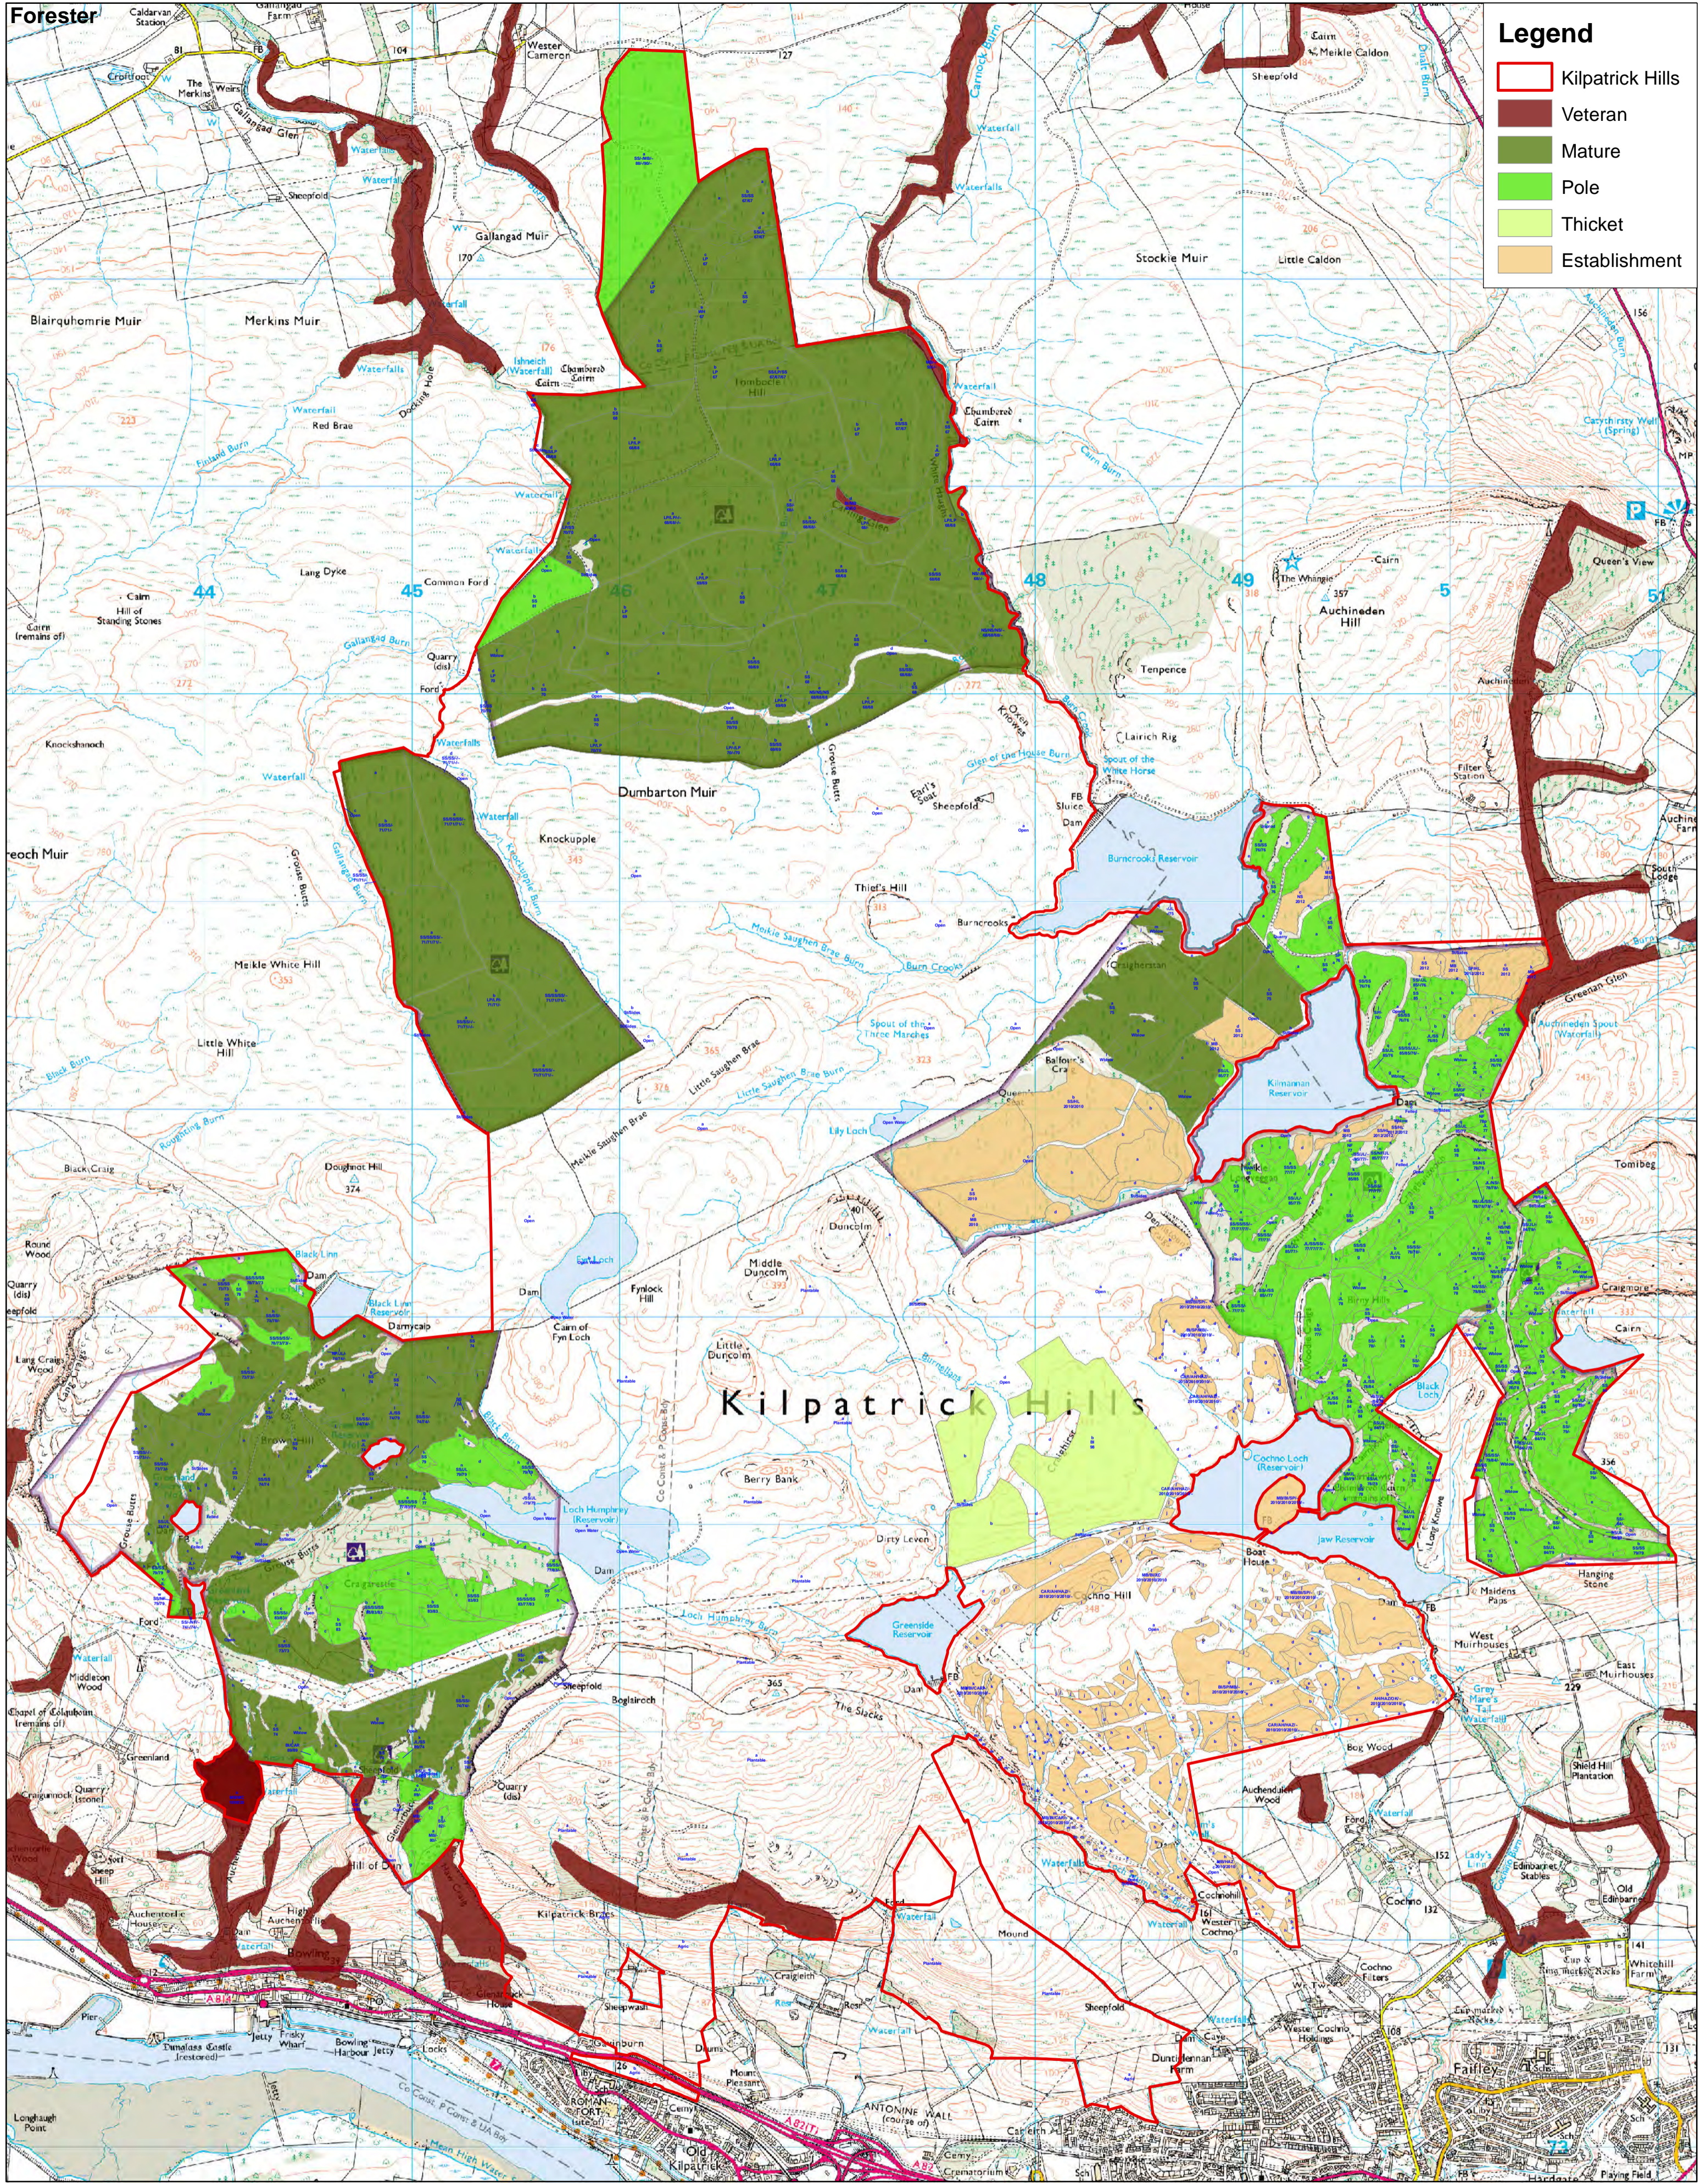

- Legend**
- Kilpatrick Hills
 - Pines
 - Spruces
 - Larches
 - Other Conifer
 - Oak
 - Beech
 - Other Broadleaves

Kilpatrick Hills

Scale: 1:20,000 @ A2

 May 2014

Forestry Commission Scotland
 Coimisean na Coilltearachd Alba
Kilpatrick Hills FDP
 Scottish Lowlands Forest District
3.2.1a - Species

- Legend**
- Kilpatrick Hills
 - Veteran
 - Mature
 - Pole
 - Thicket
 - Establishment

Kilpatrick Hills

Scale: 1:20,000 @ A2

 May 2014

Forestry Commission Scotland
 Coimisean na Coilltearachd Alba
Kilpatrick Hills FDP
 Scottish Lowlands Forest District
3.2.1b - Age Class

Legend

Kilpatrick Hills

Yield Class

- 0 - 4
- 6 - 8
- 10 - 12
- 14 - 16
- 18 - 22
- 24 - 32

Kilpatrick Hills

© Crown copyright and database right (2014). All rights reserved. Ordnance Survey Licence number [100021242]

Scale: 1:20,000 @ A2

0 625 1,250 2,500
Meters

May 2014

Forestry Commission Scotland
Coimisean na Coilltearachd Alba

Kilpatrick Hills FDP
Scottish Lowlands Forest District

3.2.1c - Yield Class