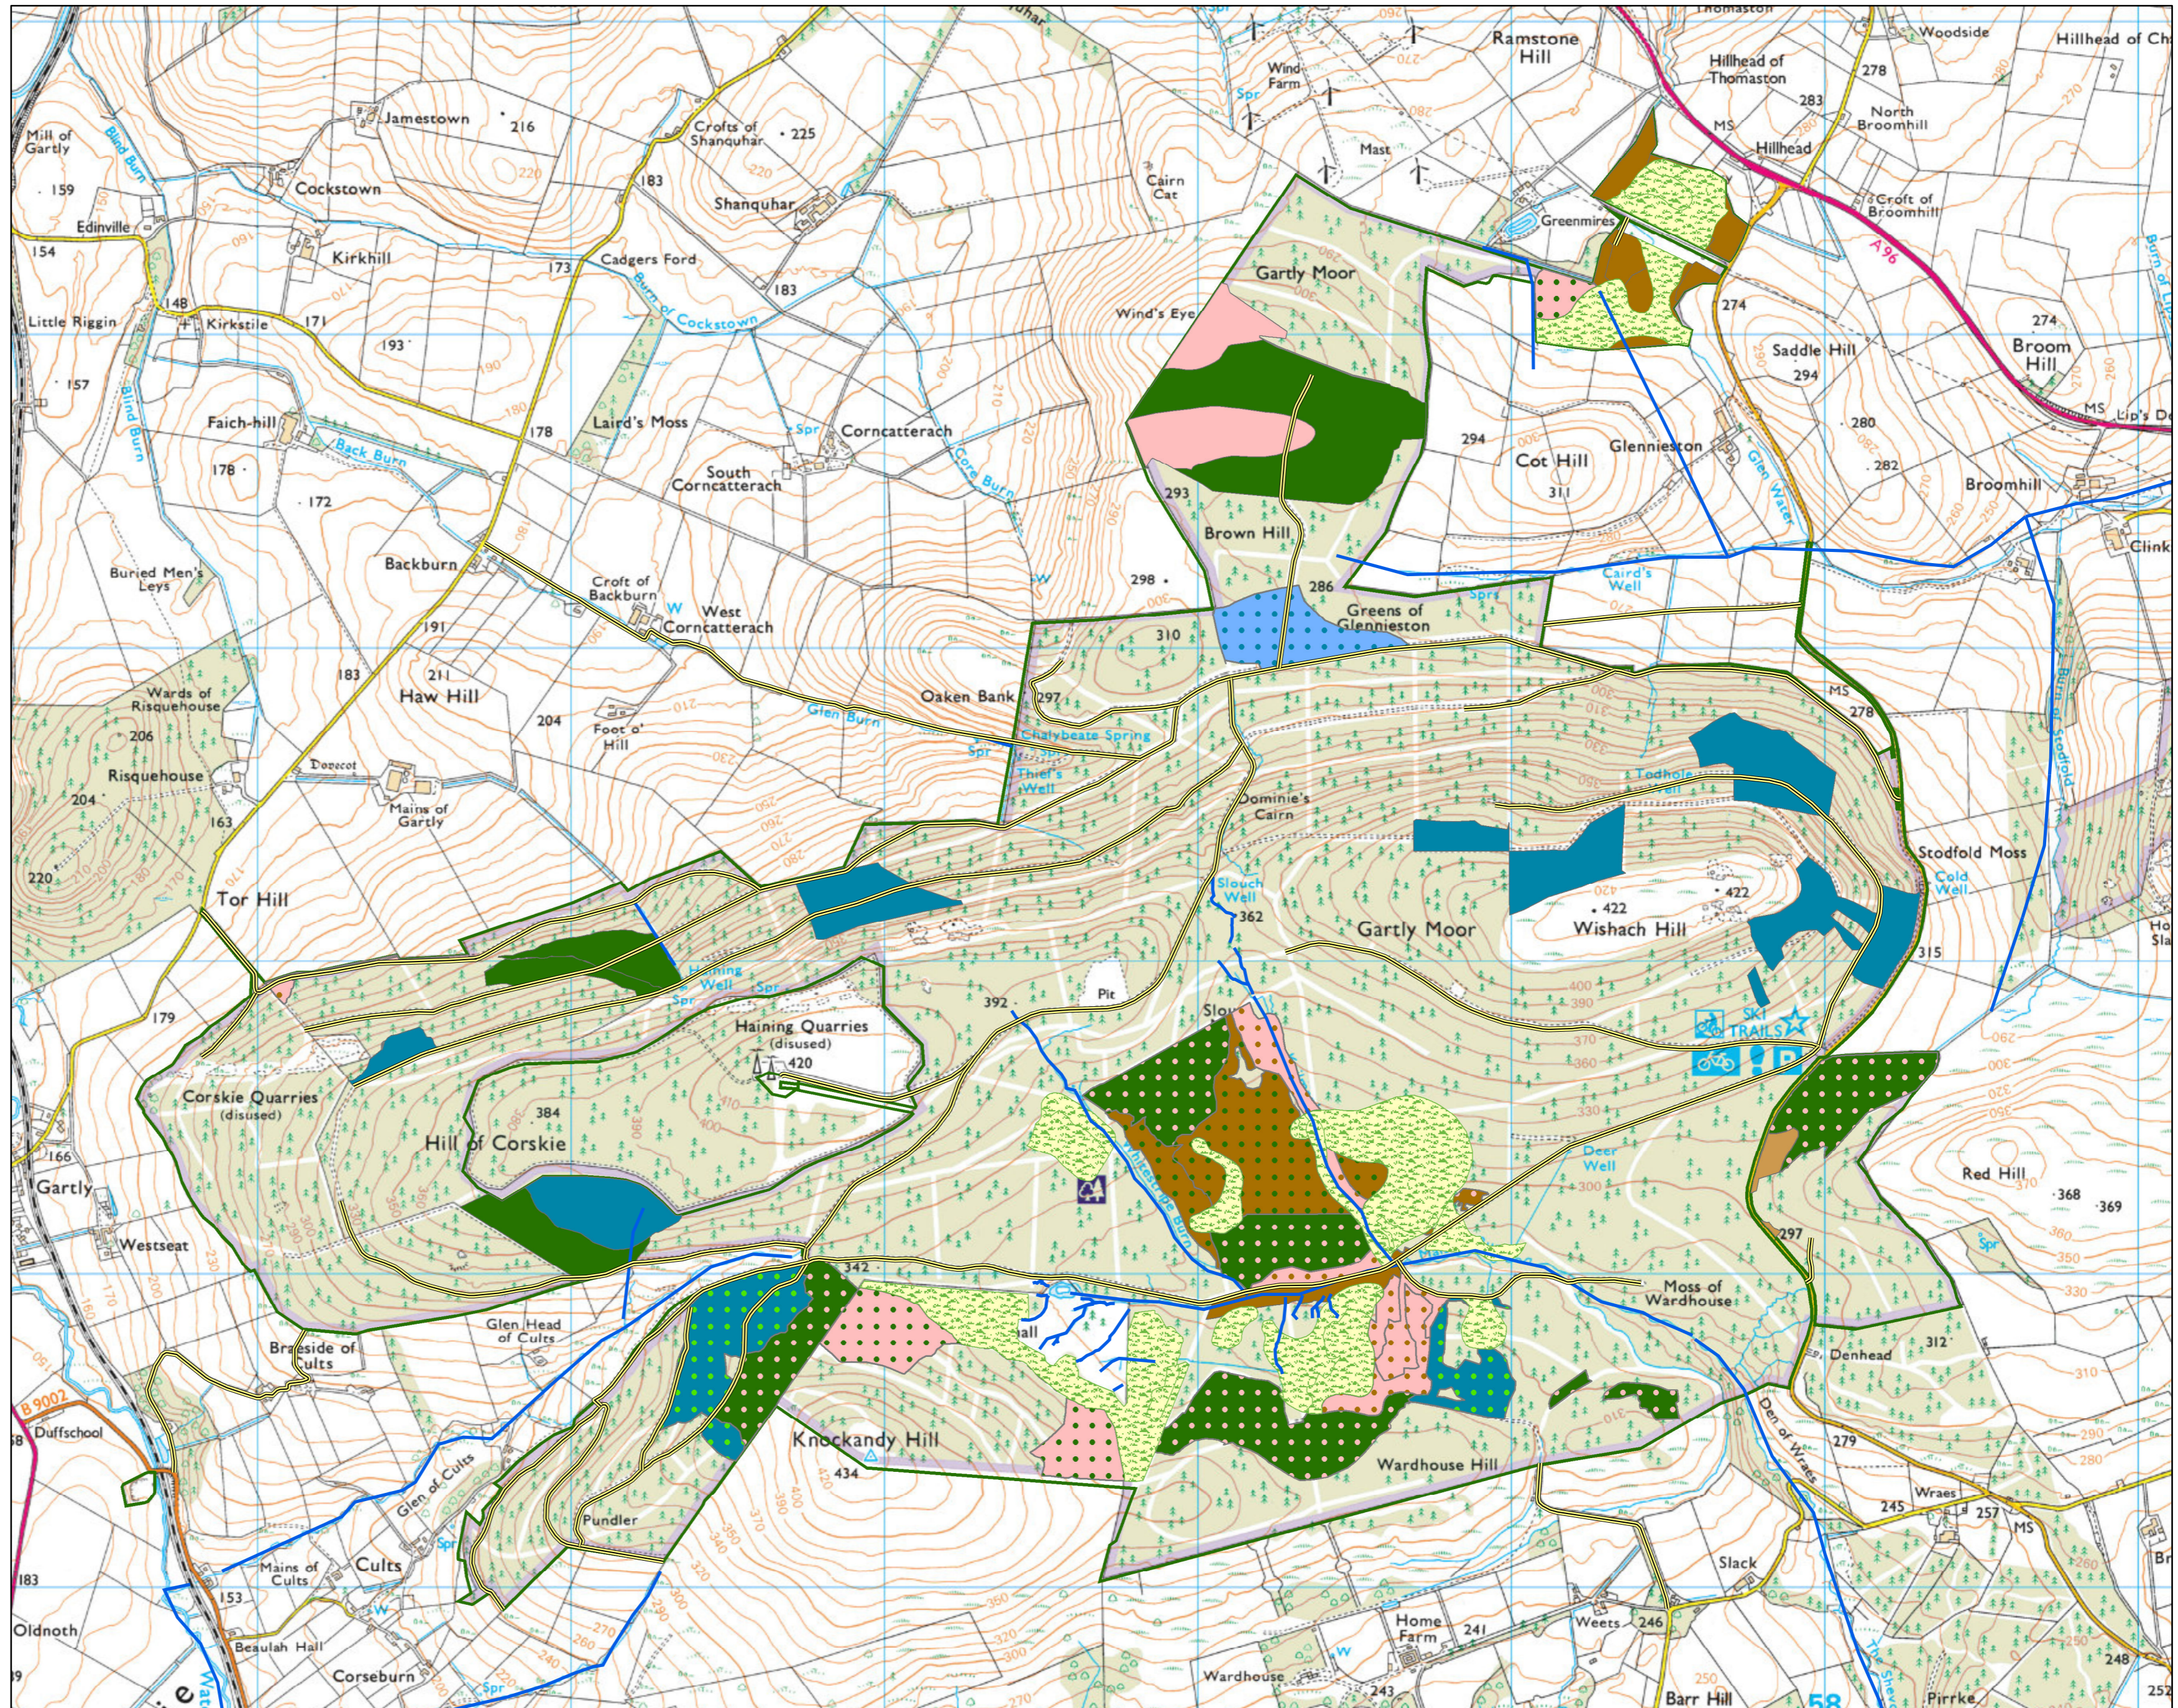

Gartly Land Management Plan 2023

Map 9: Restocking in Plan Period

Scale @ A2: 1:15,000

Date: November 2023

Legend

-  Forest Roads
-  Watercourses
-  Peat Restoration
-  Other/Mixed Broadleaves
-  Scots Pine
-  Sitka Spruce
-  Birch with any Other Broadleaves
-  Birch with Scots Pine
-  Norway Spruce with Sitka Spruce
-  Other Broadleaves with Birch
-  Other Broadleaves with Scots Pine
-  Scots Pine with Birch
-  Scots Pine with any Other Broadleaves
-  Sitka Spruce with Lodgepole Pine

Reproduced by permission of Ordnance Survey on behalf of HMSO. © Crown copyright and database right [2022]. All rights reserved. Ordnance Survey Licence number [100021242].

© Getmapping Plc and Bluesky International Limited 2022.