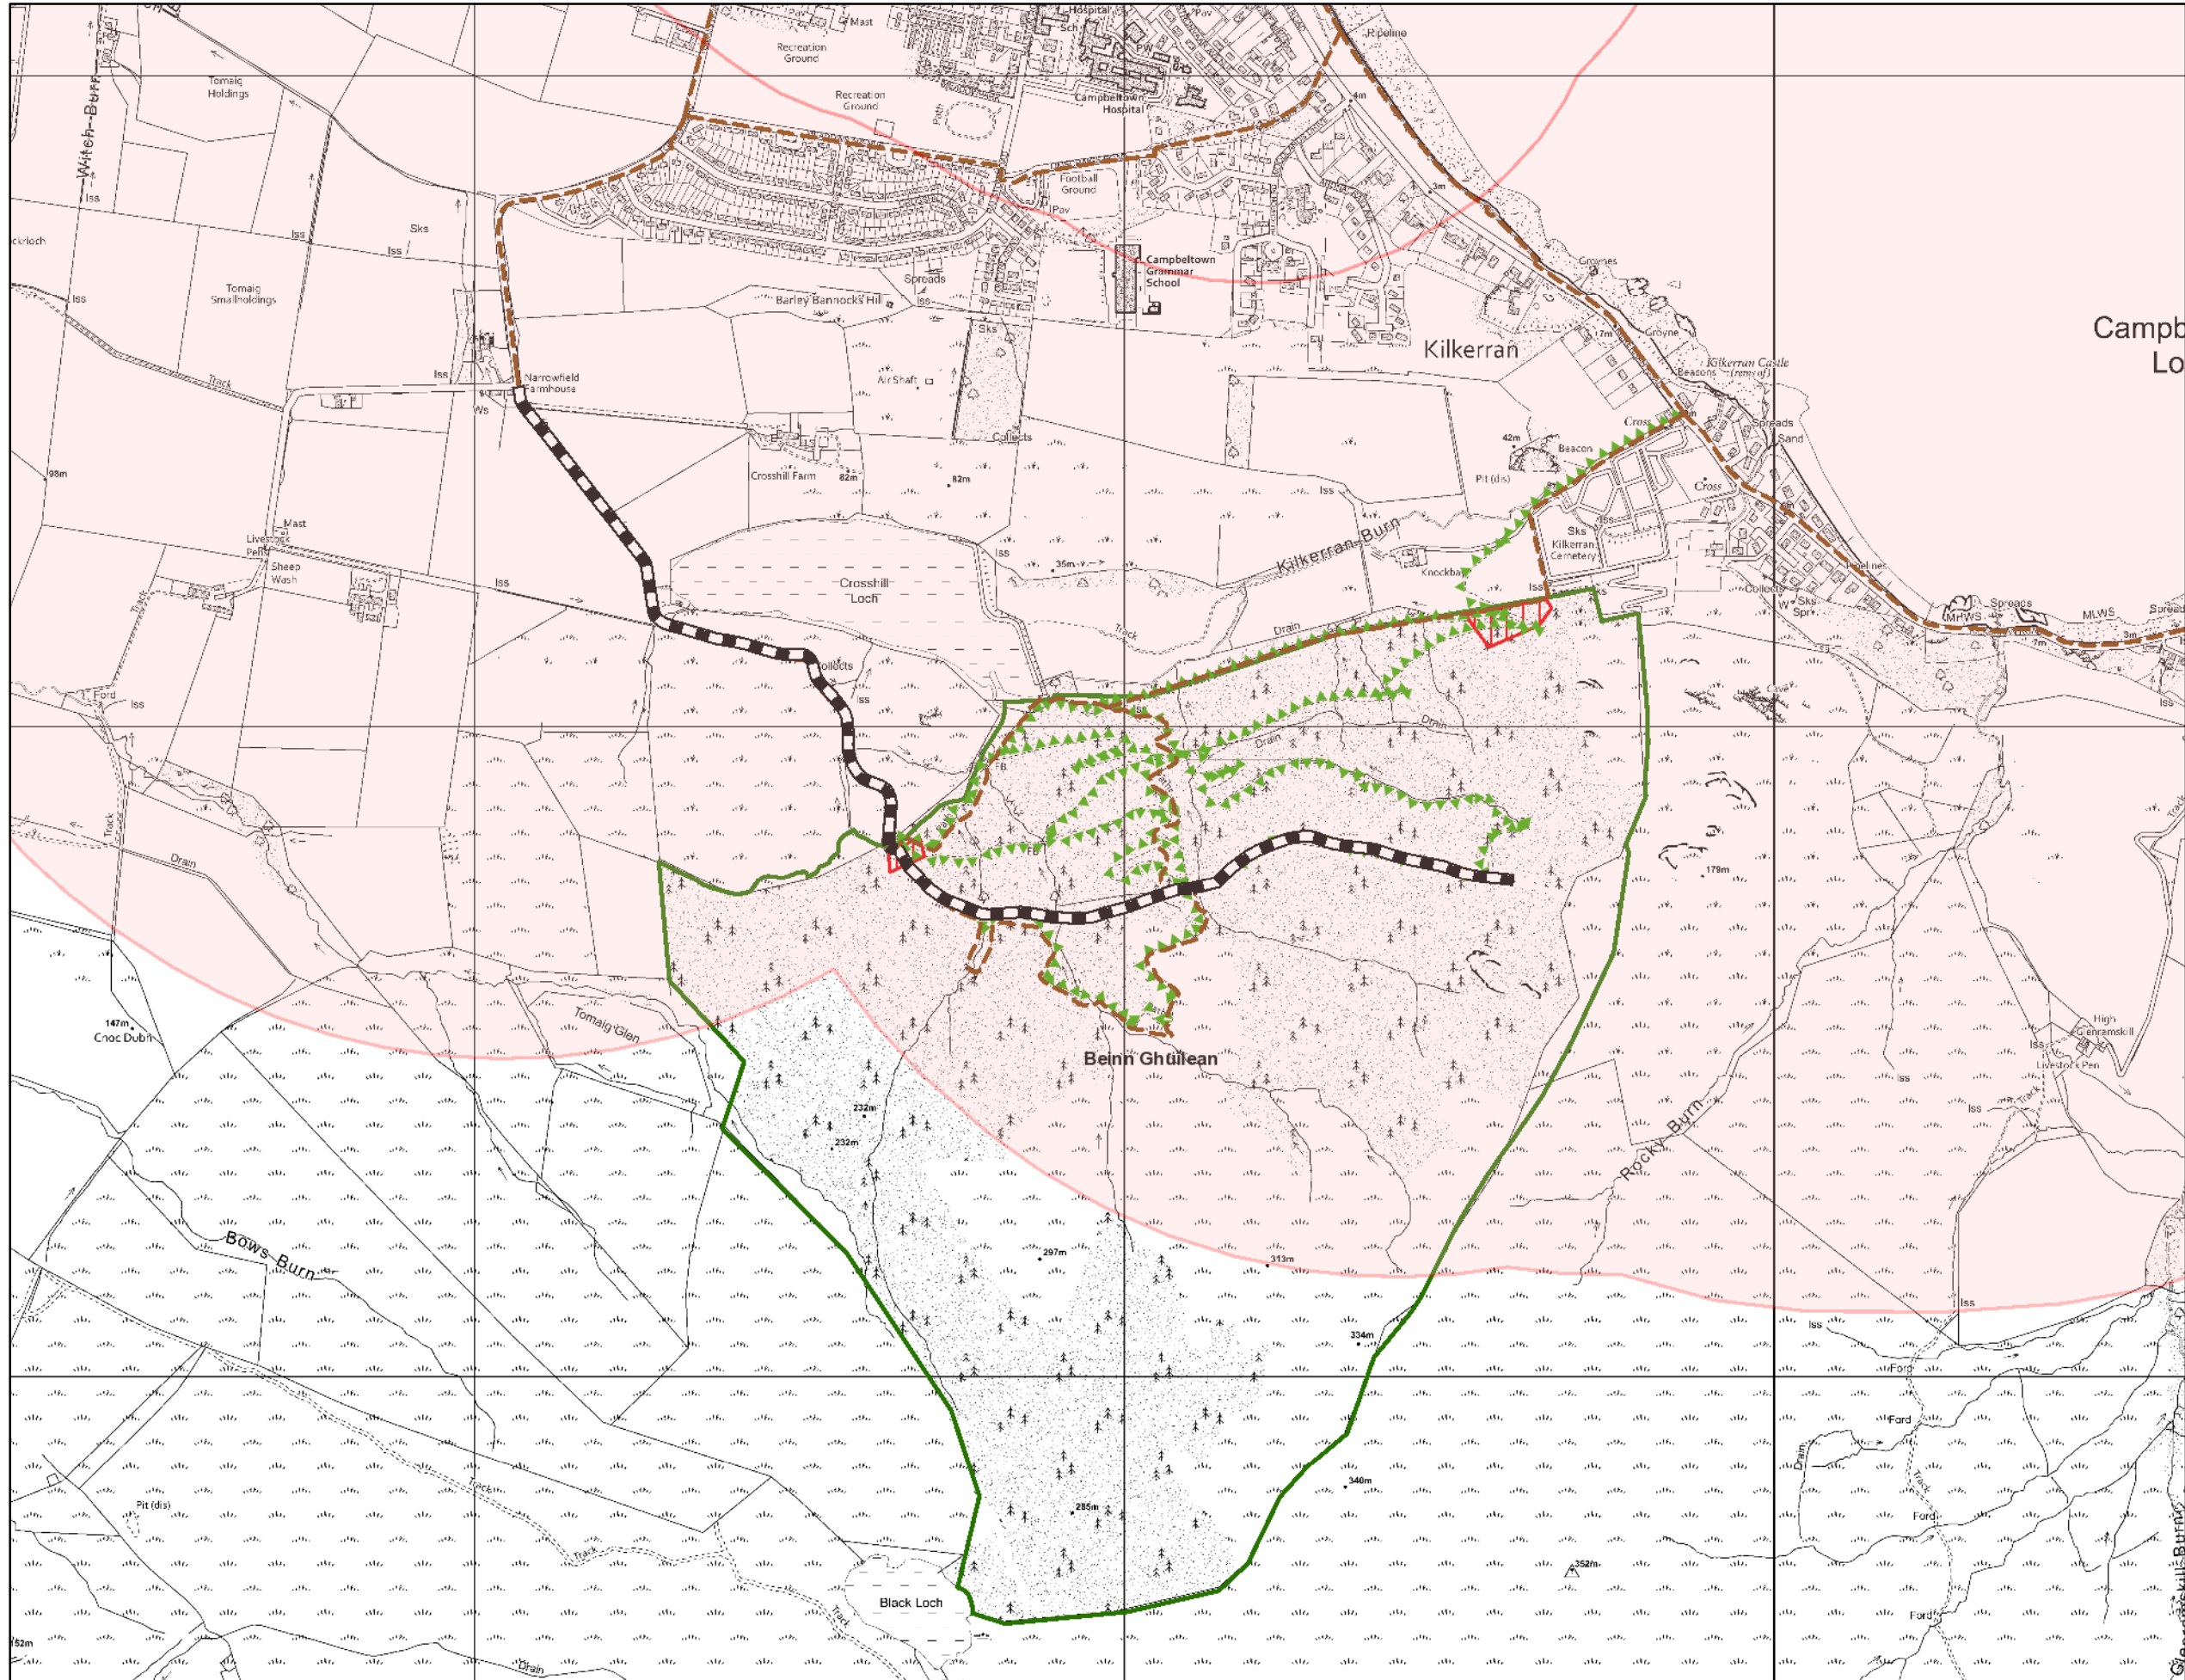

Map 3.9 Recreation

Author: Roger Wilson

Scale @ A3: 1:10,000

Date: 04/07/2022

Legend

Woodlands in and around Towns (WIAT) (Scot.)

- Woodlands in and around Towns (WIAT) (Scot.)

Forest Roads

- Forest Roads
- Core Paths

Rec - Linear Assets (Rec Routes - Contract Mapper Symbol)

- Rec - Linear Assets (Rec Routes - Contract Mapper Symbol)

Visitor Zones (Scot.)

- Interactive zone - Buffer around trail
- Passive zone - Key views / backdrop from trail
- Welcome zone - Key arrival or destination point
- Blocks

0 0.0476.095 0.19 0.285 0.38 km

Reproduced by permission of Ordnance Survey on behalf of HMSO.
© Crown copyright and database right 2022. All rights reserved.
Ordnance Survey Licence number 100024925.
© Getmapping Plc and Bluesky International Limited 2022.

Scotland's national forests and land are responsibly managed to the UK Woodland Assurance Standard.

Campb
Lo