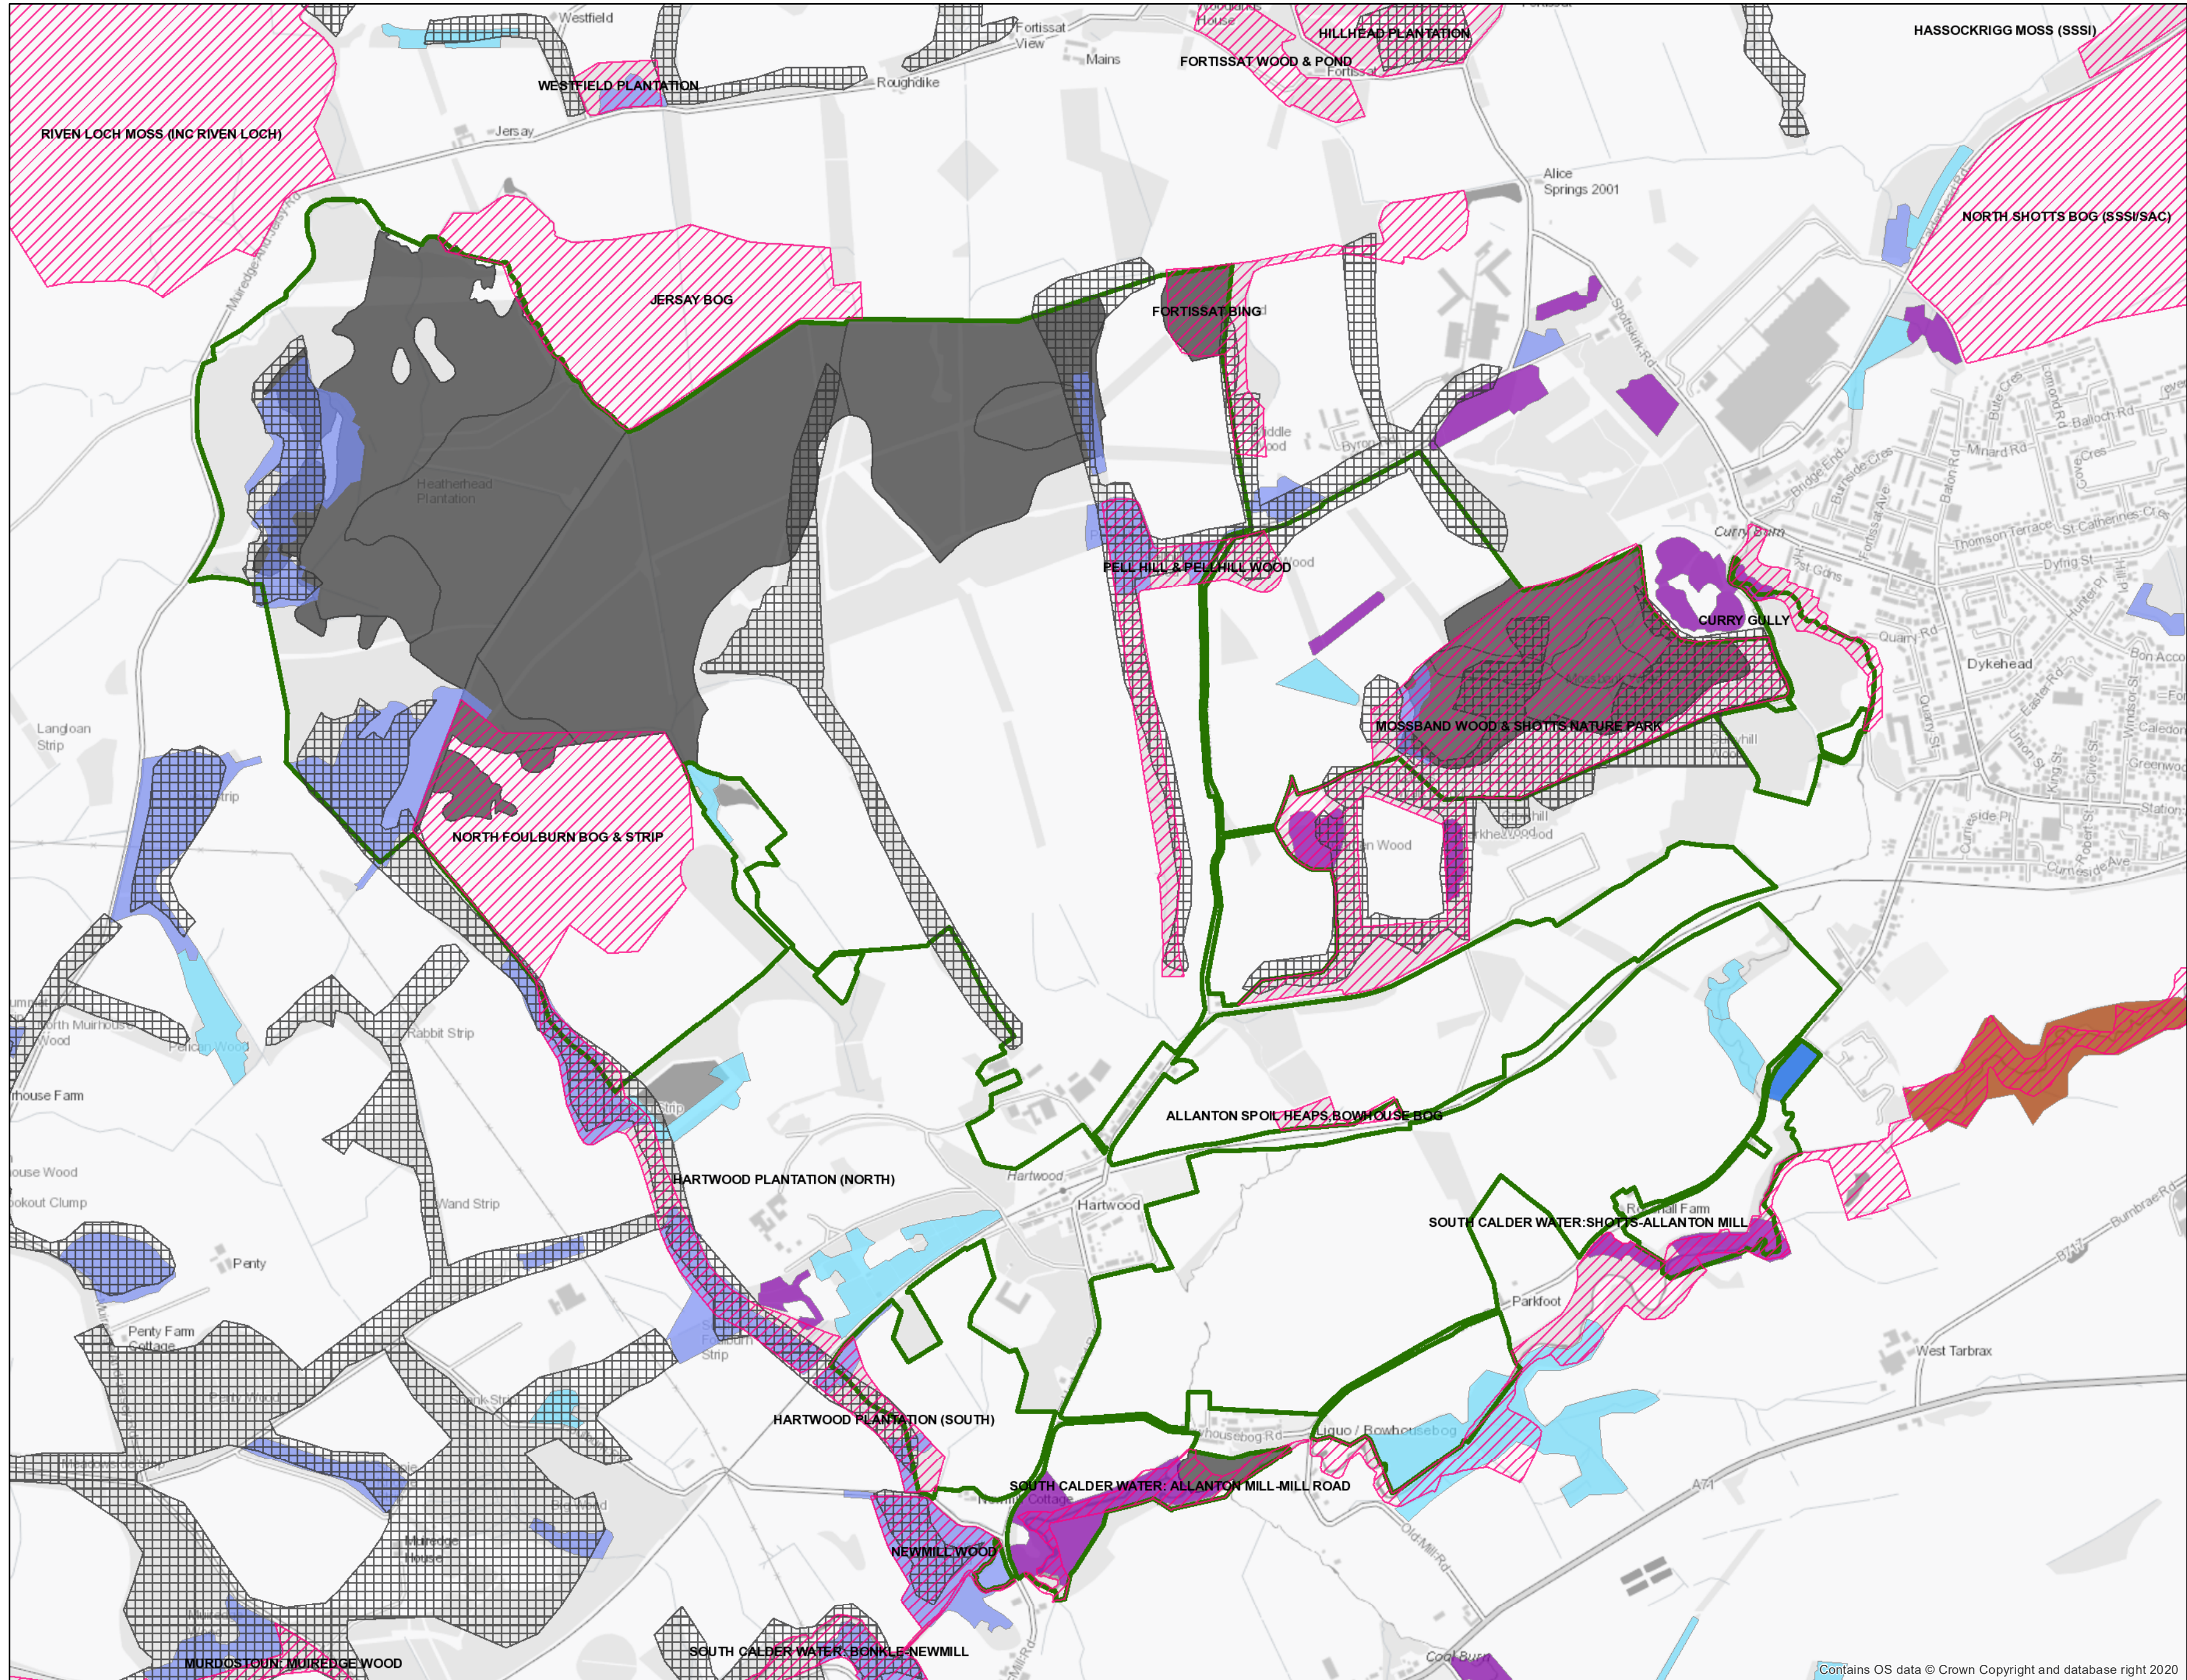

08.

Hartwood Forests LMP Biodiversity interests map

Author: Sandy Davidson
Scale @ A2: 1:10,000
Date: 23/02/2024

Legend

- FLS Landholding
 - Local Nature Conservation Sites
 - Long-established woodlands
 - Deep peat soils
- Native Woodland Habitat Type**
- Lowland Mixed Deciduous
 - Woodland Upland Birchwood
 - Upland Oakwood
 - Wet Woodland

0 0.05 0.1 0.2 0.3 0.4 km

Reproduced by permission of Ordnance Survey on behalf of HMSO.
© Crown copyright and database right 2024. All rights reserved.
Ordnance Survey Licence number 100024925.
© Getmapping Plc and Bluesky International Limited 2024.

Scotland's national forests and land are responsibly managed to the UK Woodland Assurance Standard.

09.

Hartwood Forests LMP Heritage records map

Author: Sandy Davidson Scale @ A2: 1:10,000 Date: 27/09/2023

Legend

- Land Management Plan Boundary
 - Heritage records
- Listed buildings classification**
- A
 - B
 - C

All heritage features are recorded as 'local importance' and as such only have a minor impact on LMP proposals.