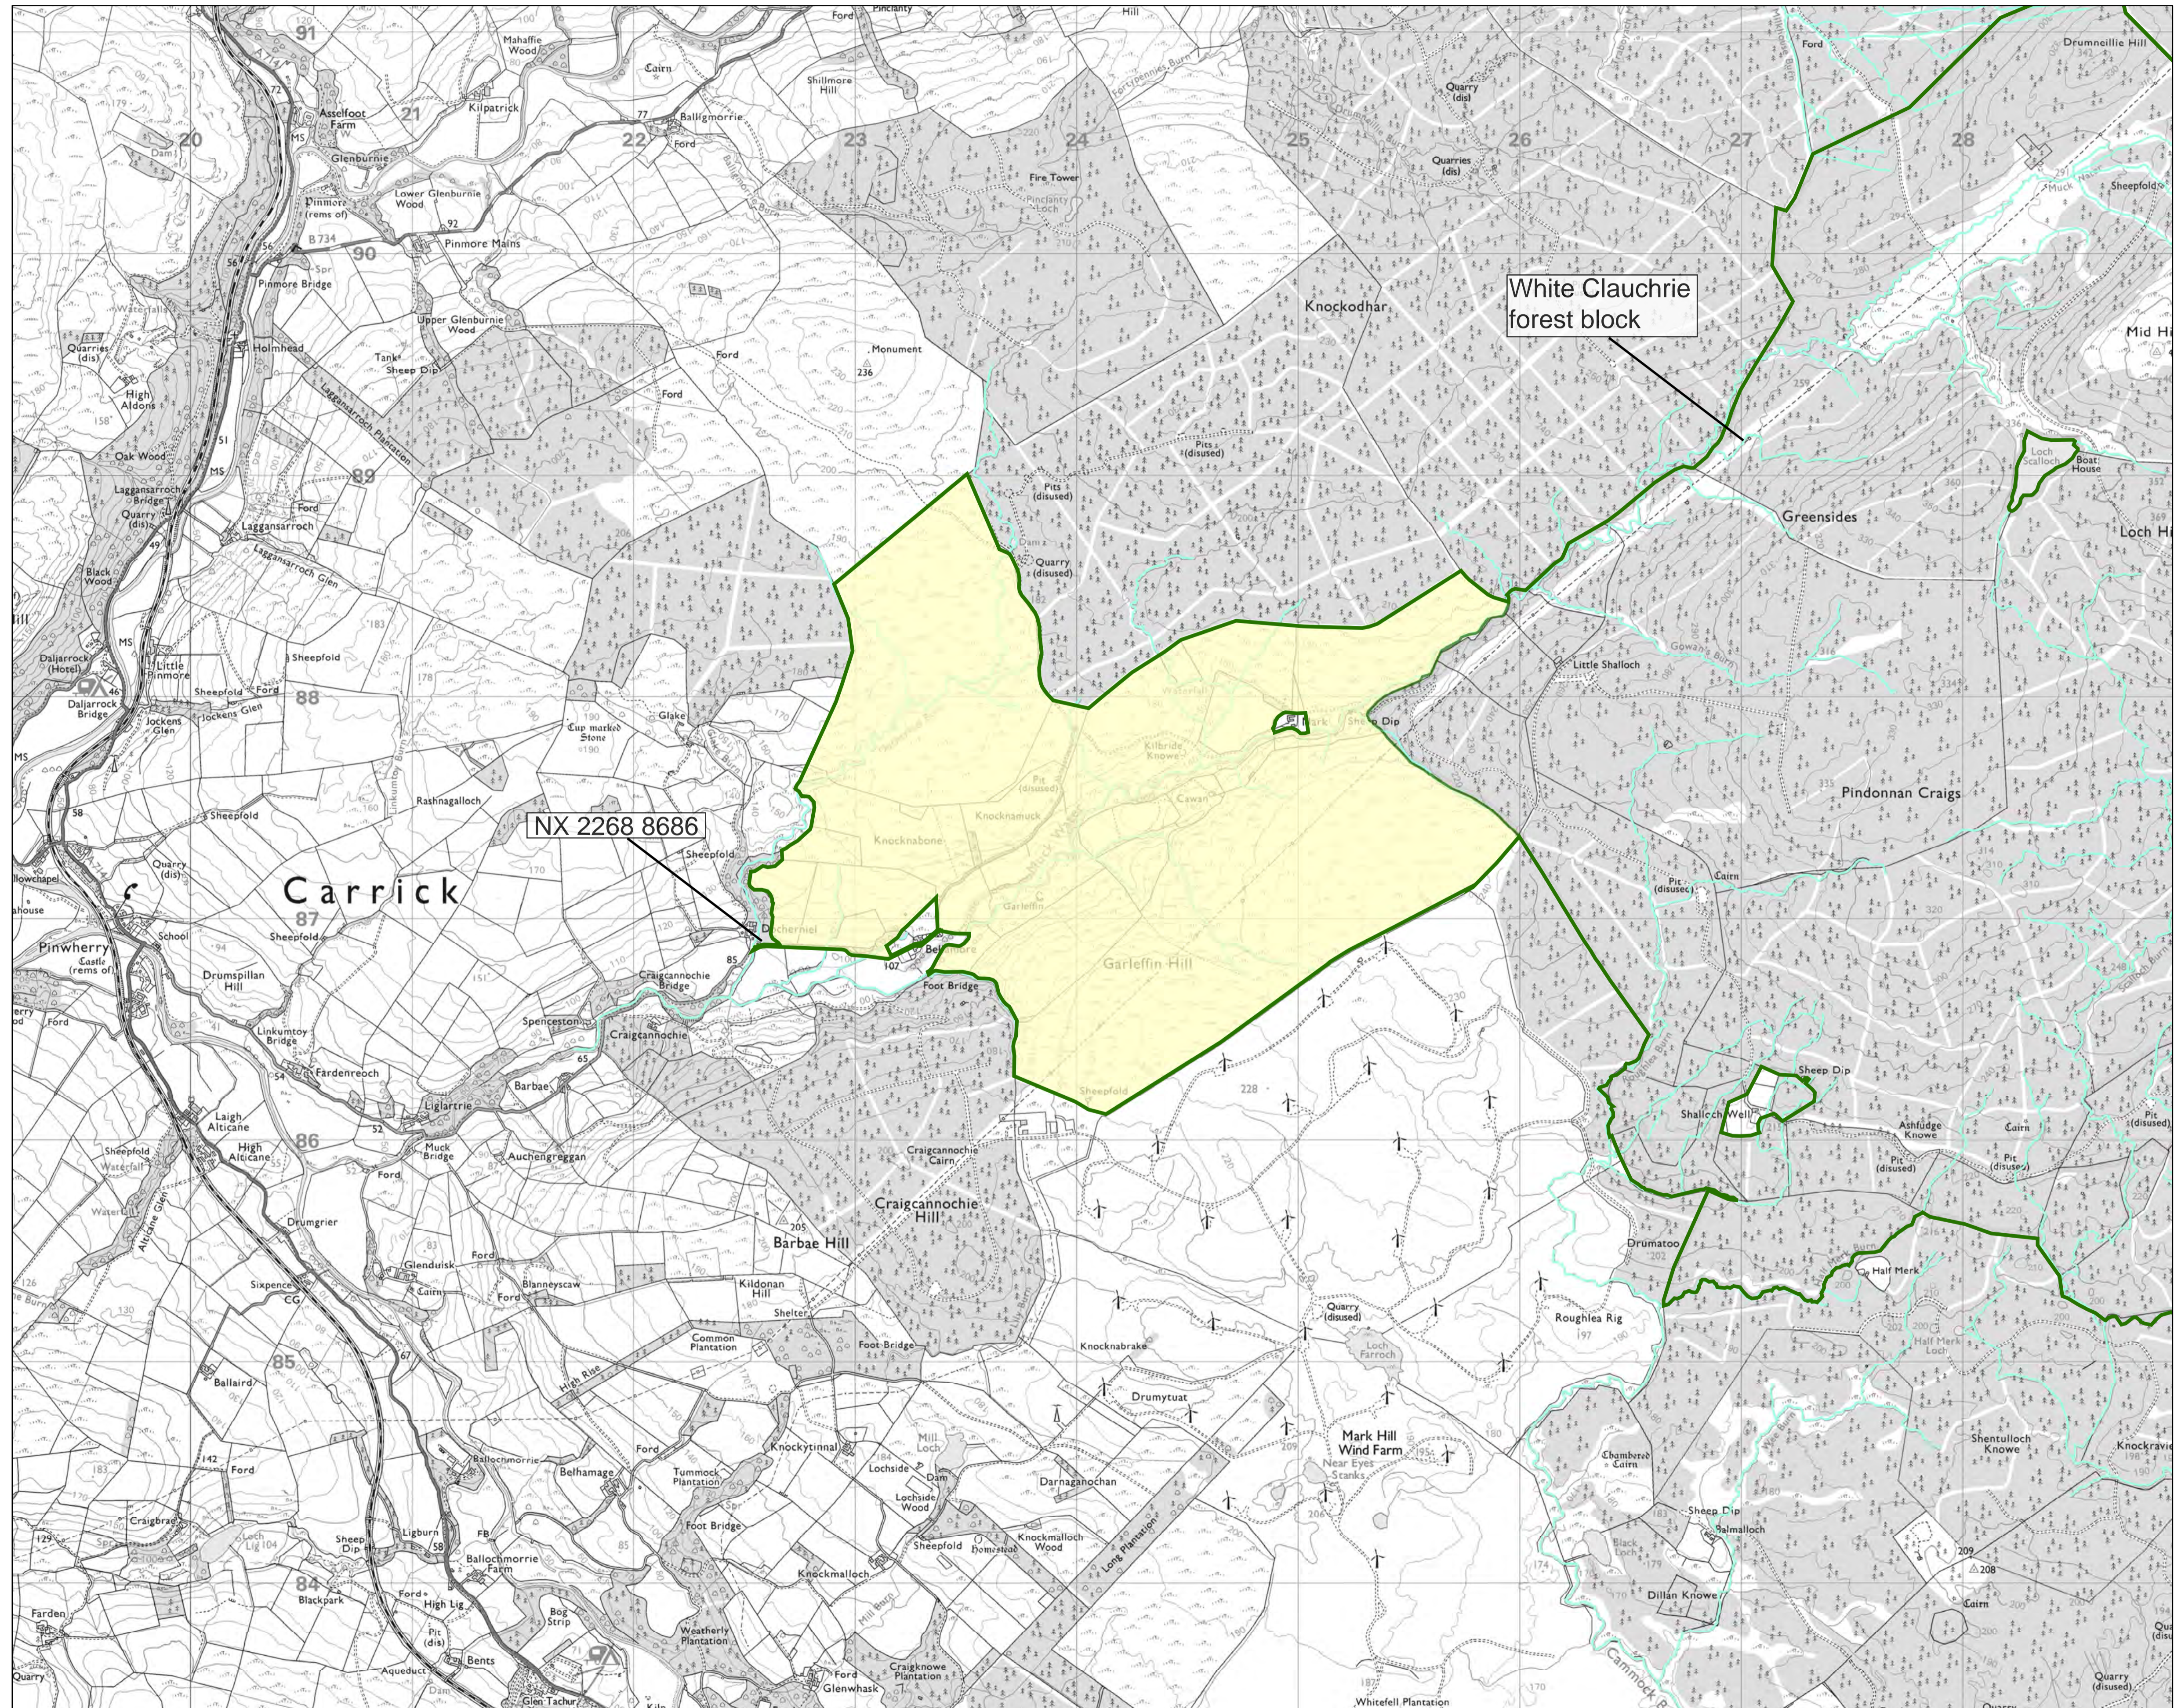

Bellmore woodland creation Map 1 - Location

Author: Carol Finch

Scale @ A1: 1:15,000

Date: April 2021

Legend

-  FLS forest blocks
-  Plan area
-  Watercourses

Reproduced by permission of Ordnance Survey on behalf of HMSO. © Crown copyright and database right [2021]. All rights reserved. Ordnance Survey Licence number [100021242].
© Getmapping Plc and Bluesky International Limited 2021.