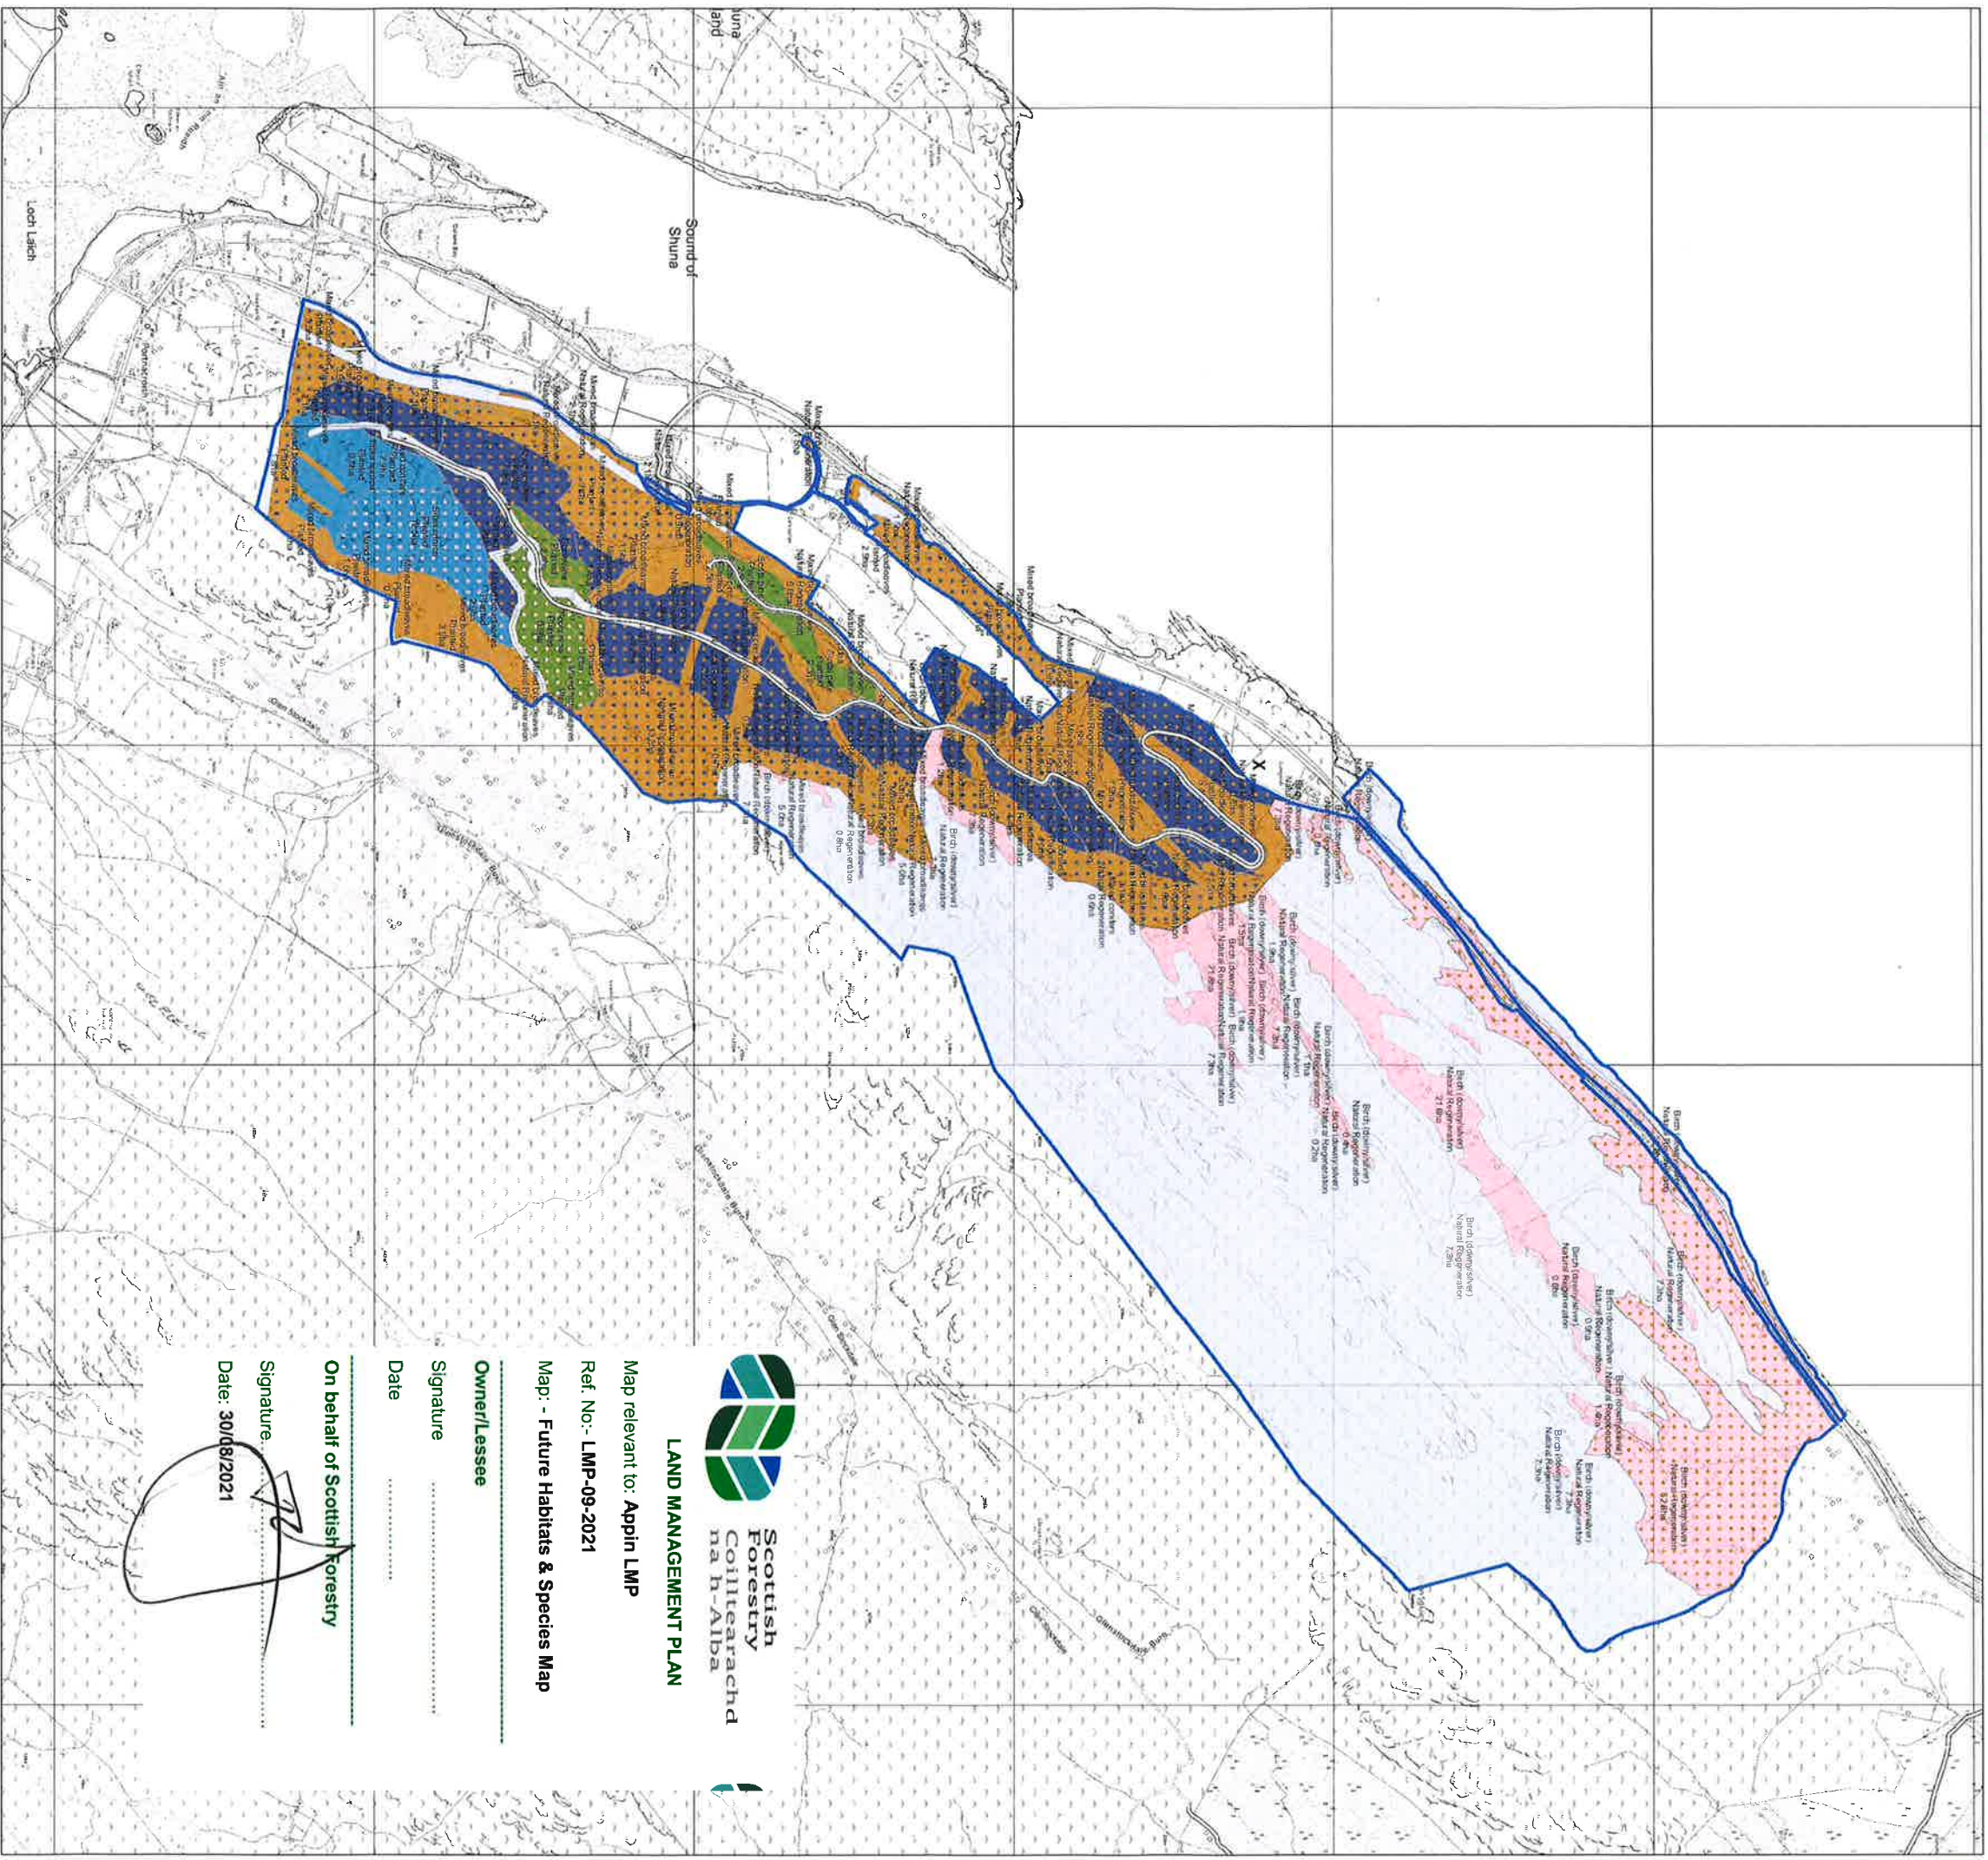

Forestry and
Land Scotland

Coilltearachd agus
Fearann Alba

Appin Future Habitats & Spp.

Scale @A1: 1:10,000

Date: 23/09/2020

Author: Mandie Currie

- Legend**
- Forest Roads
 - Land Management Plan Areas
 - Land Management Plan Areas

X = NM 9408 5073

Reproduced by permission of Ordnance Survey on behalf of
HM/SO. © Crown copyright and database right 2020. All rights
reserved. Ordnance Survey Licence number: 100024925.
© Getmapping Plc and Bluelasy International Limited 2020.

Scottish
Forestry
Coilltearachd
na h-Alba

LAND MANAGEMENT PLAN

Map relevant to: Appin LMP

Ref. No:- LMP-09-2021

Map: - Future Habitats & Species Map

Owner/Lessee

Signature

Date