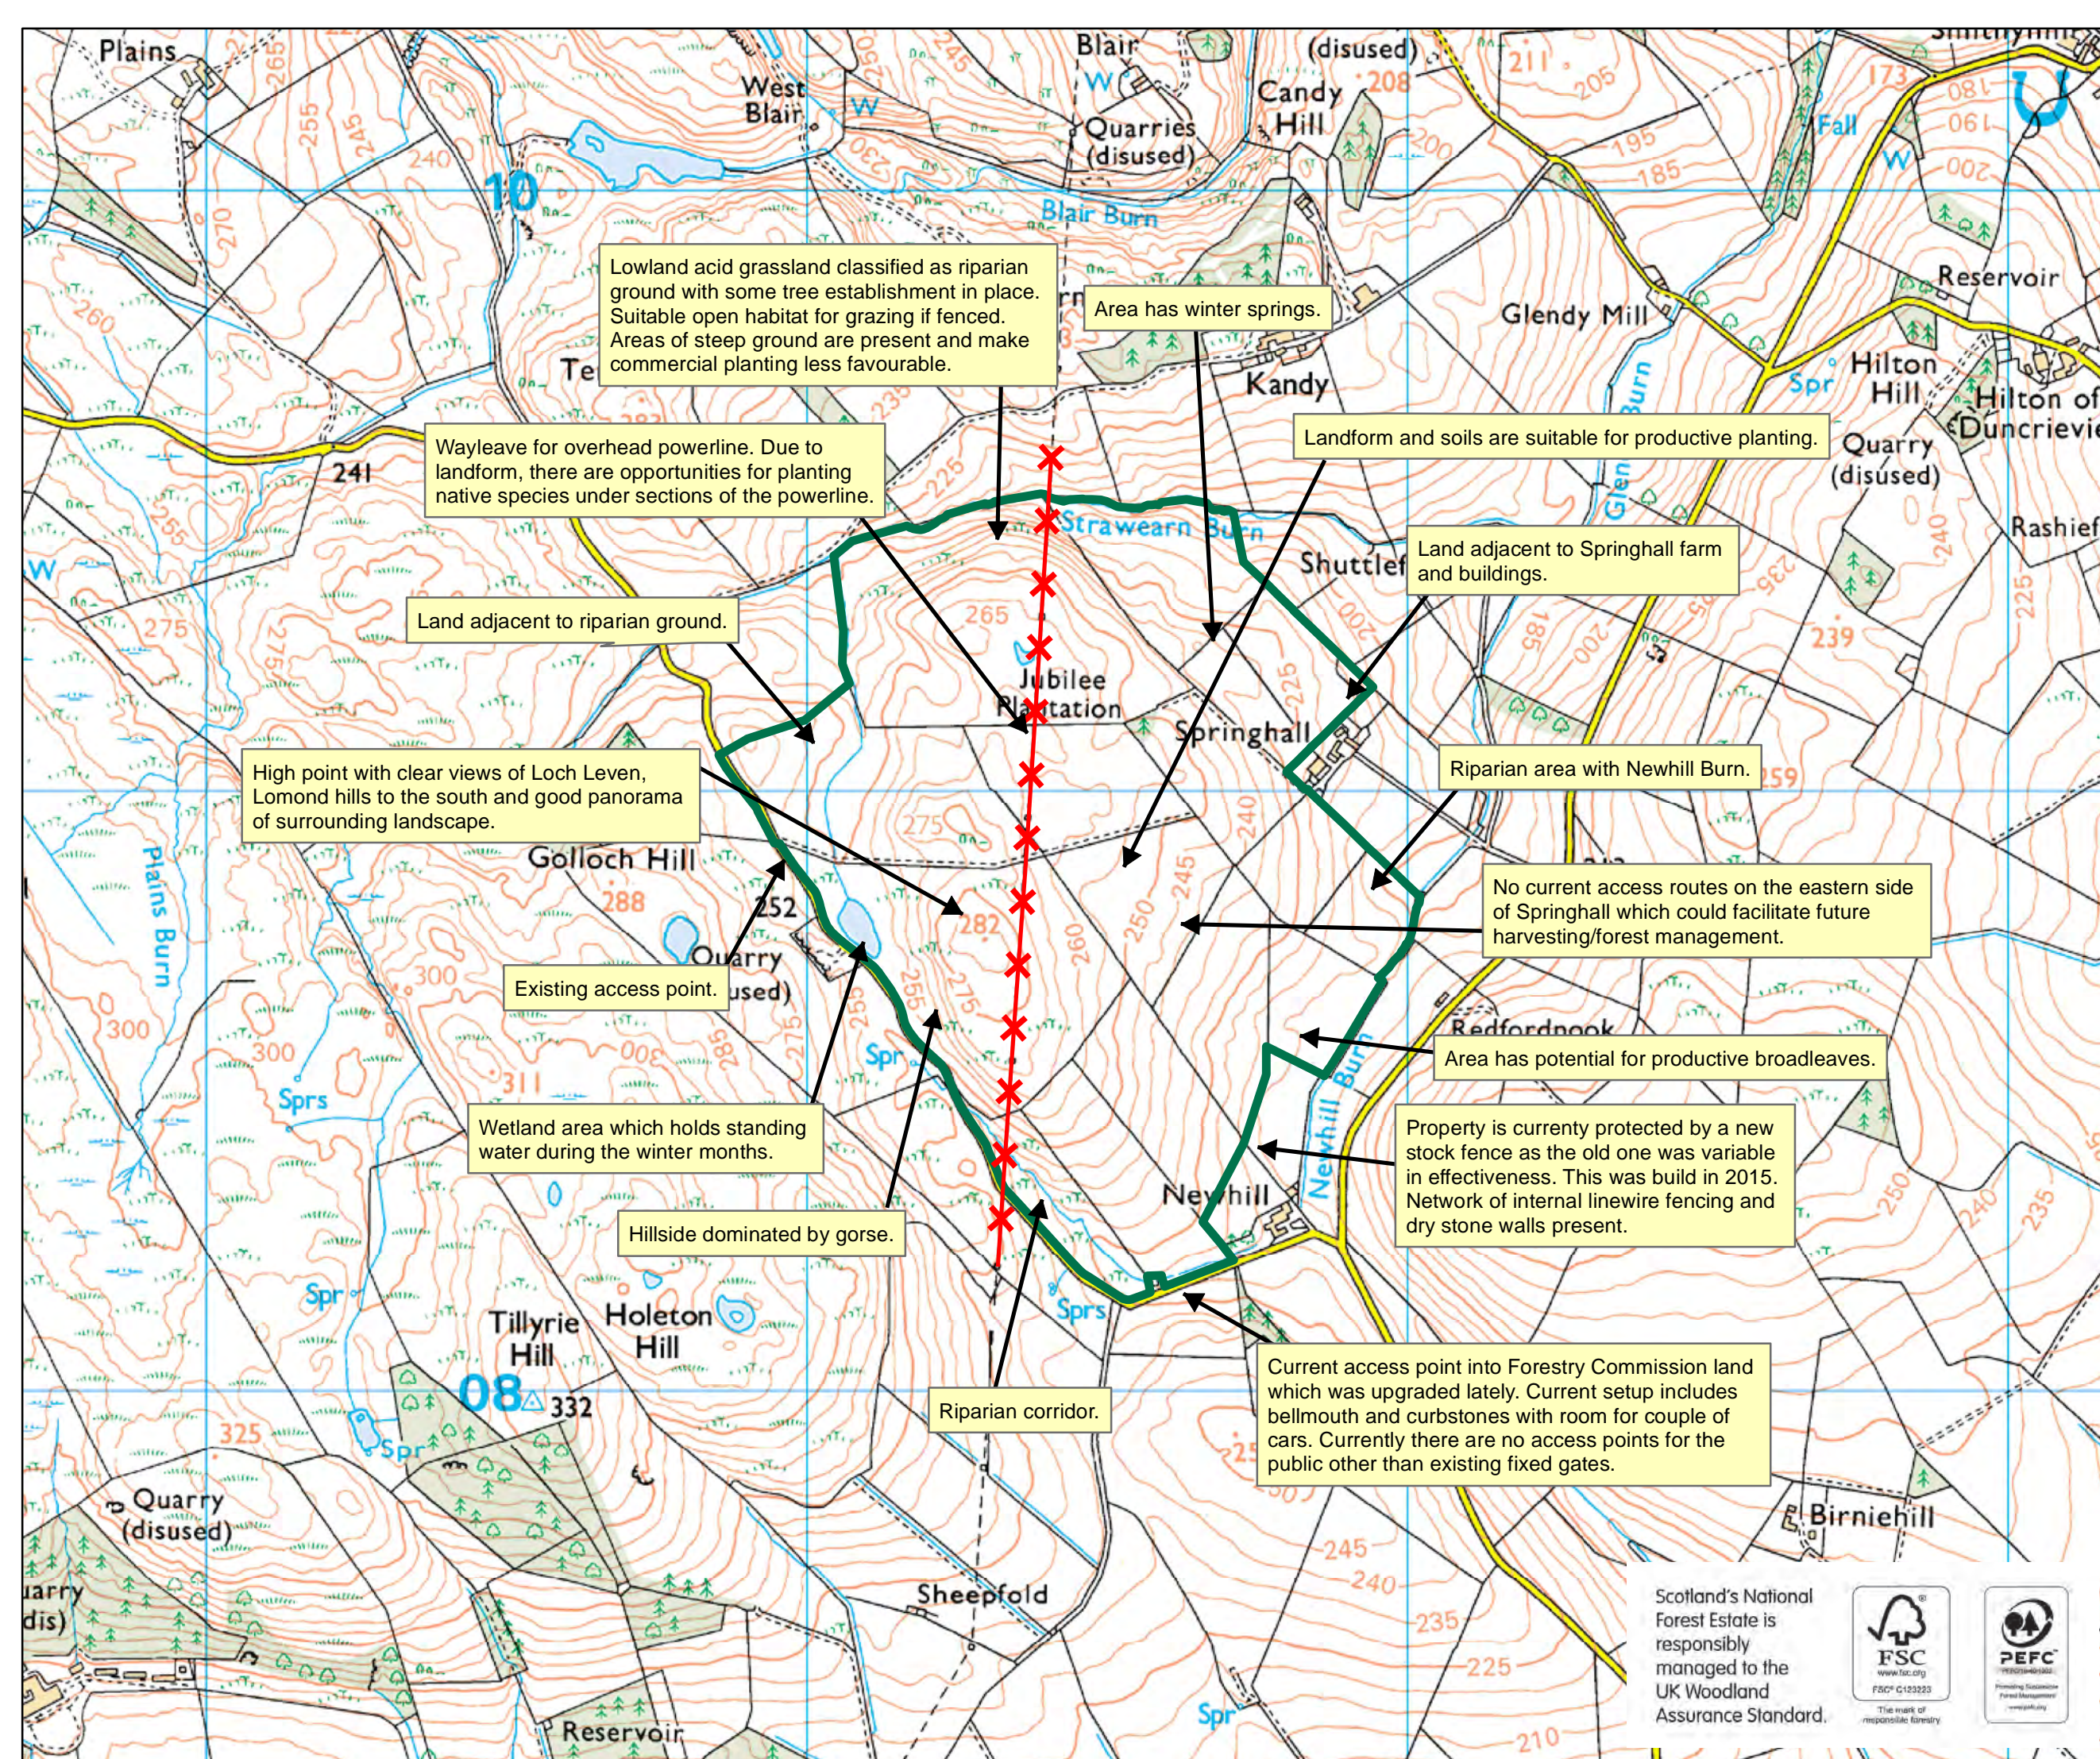

Tay FD

Springhall
Land Management Plan

Analysis map

1:10,000

Date: 16/06/2015

Legend

- Overhead powerline
- Blocks

Scotland's National Forest Estate is responsibly managed to the UK Woodland Assurance Standard.