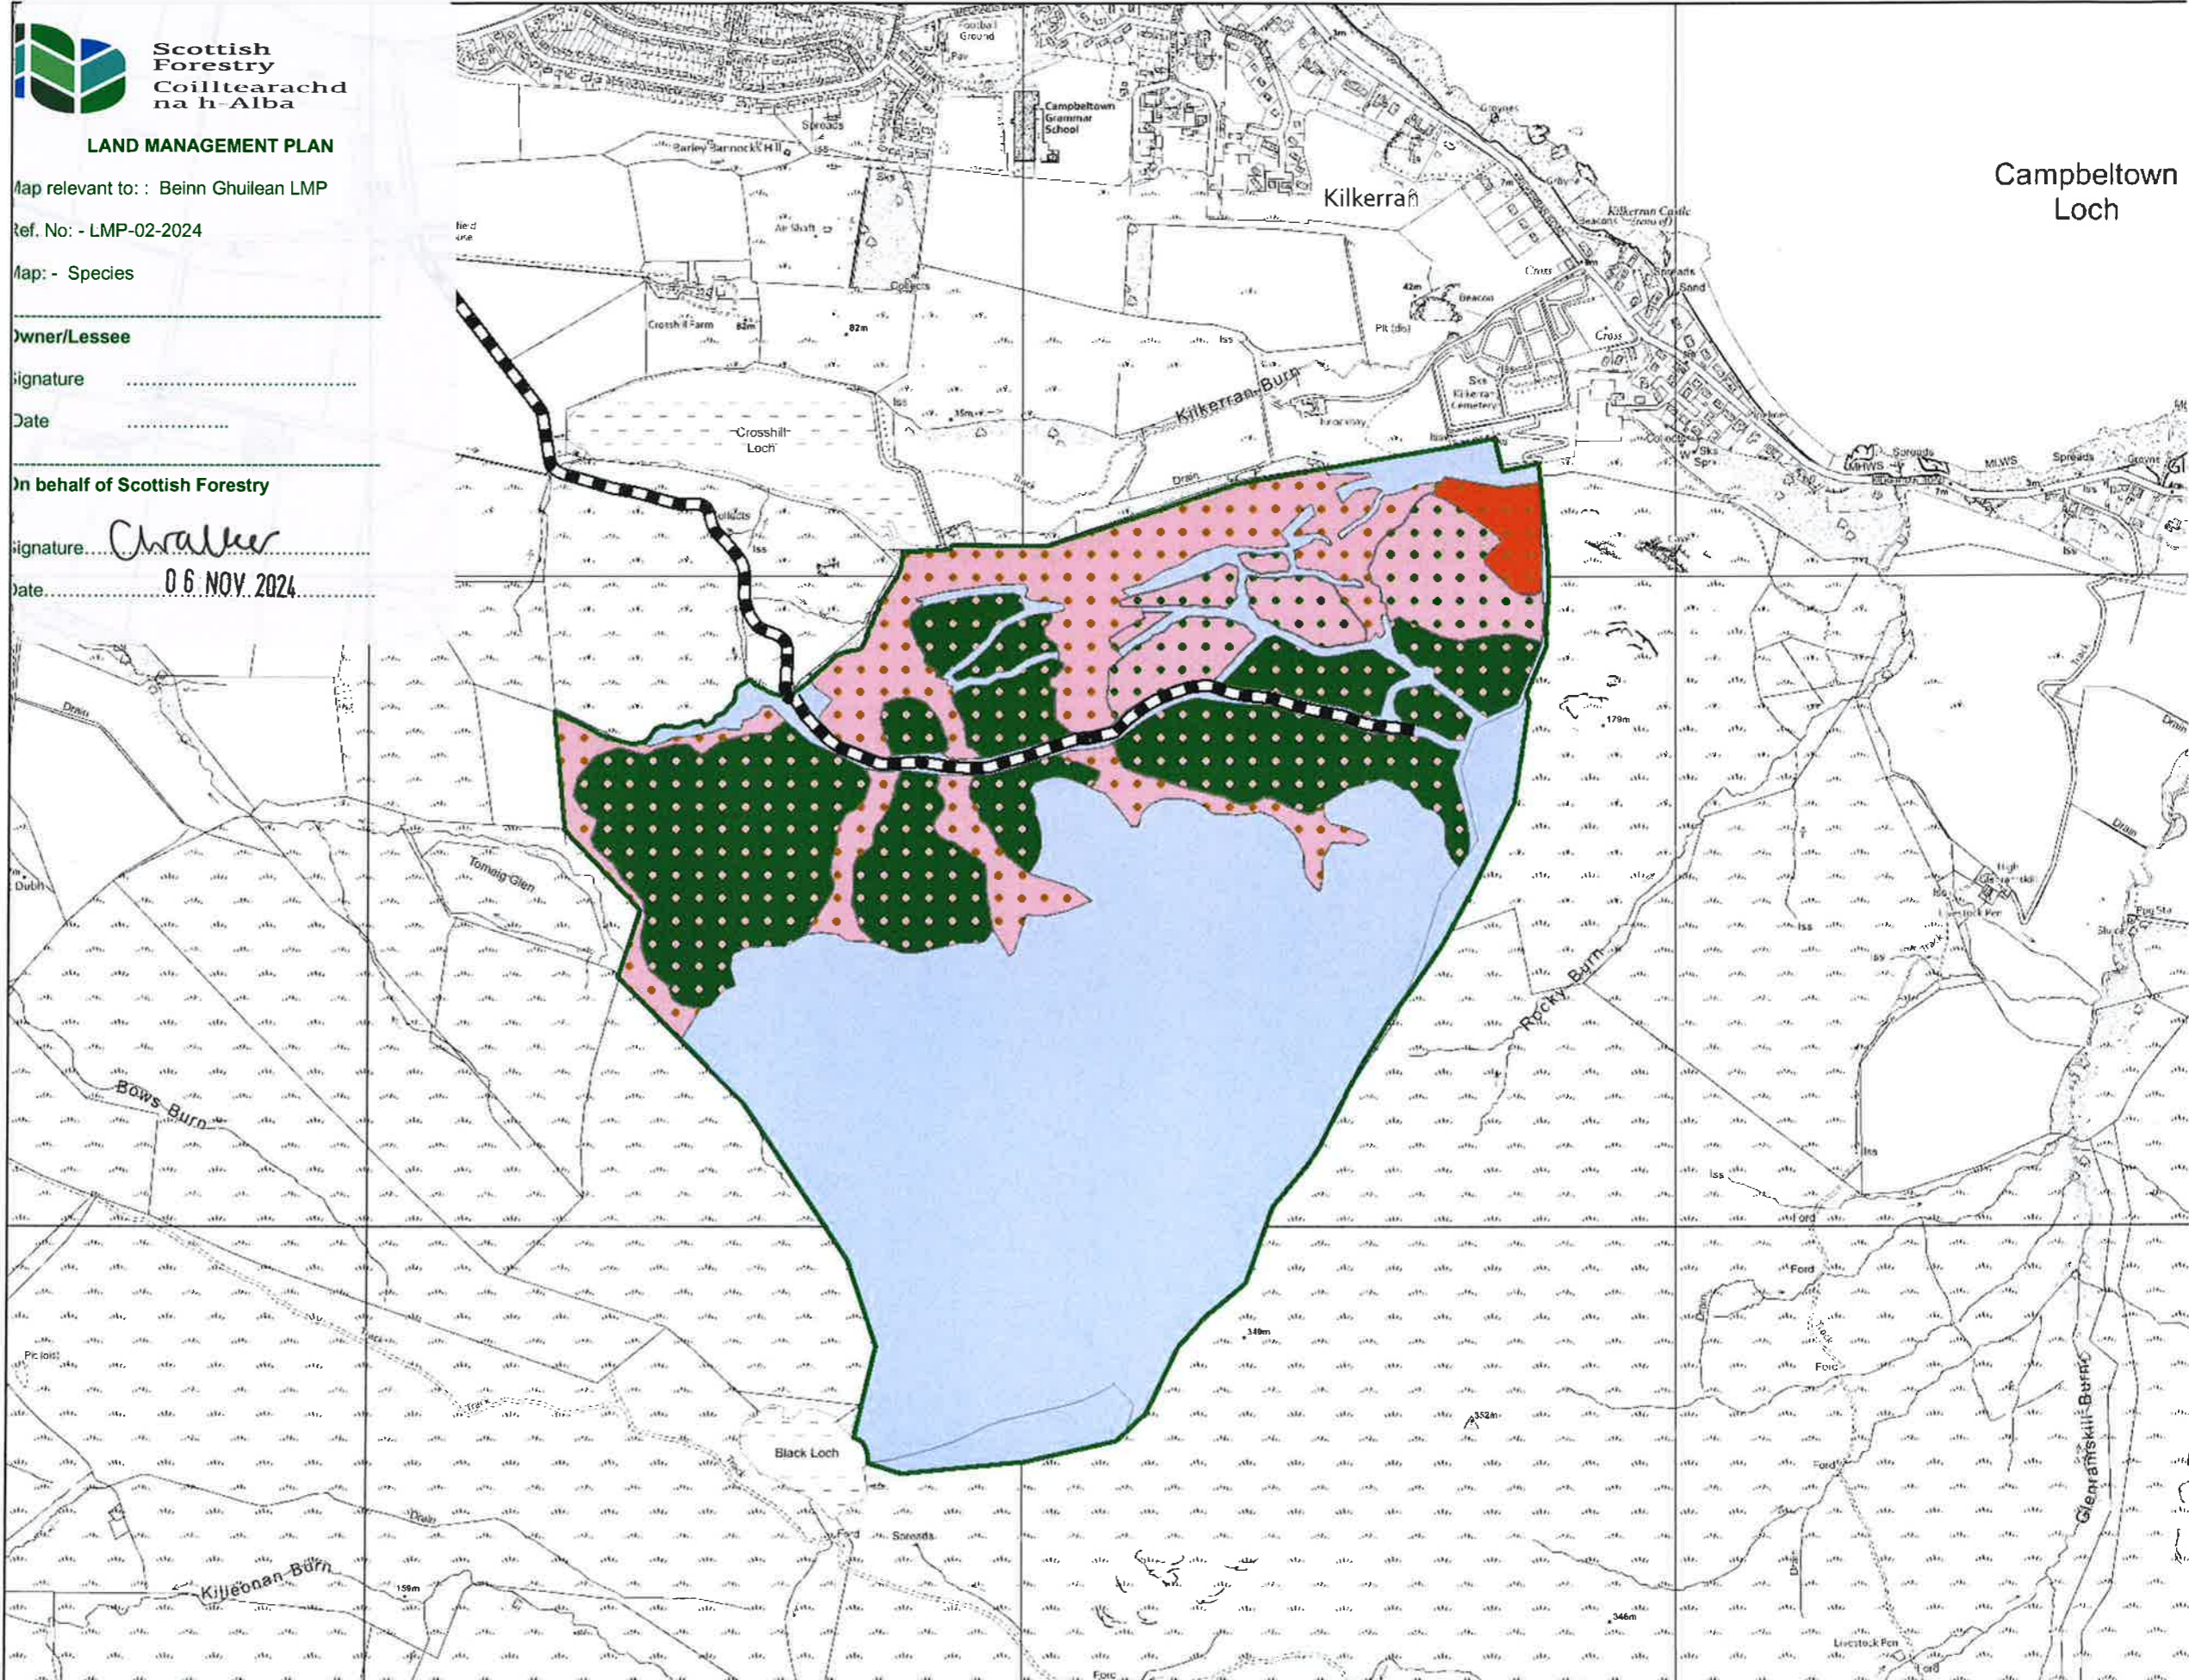

Map 5.4 Future species and habitats map

Author: Roger Wilson

Scale @ A3: 1:10,000

Date: 16/01/2024

Scottish Forestry
Coilltearachd na h-Alba

LAND MANAGEMENT PLAN

Map relevant to: Beinn Ghuillean LMP

Ref. No: - LMP-02-2024

Map: - Species

Owner/Lessee

Signature: _____

Date: _____

On behalf of Scottish Forestry

Signature: *Chalker*

Date: 06 NOV 2024

Legend

Forest Roads

Forest Roads

Blocks

- Sitka spruce (SS)
- Norway spruce (NS)
- Lodgepole pine (LP)
- Scots pine (SP)
- Larch sp (EL/HL/LJL)
- Douglas fir (DF)
- Mixed/ other conifers (MC/XC)
- Birch (BI)
- Oak (OK)
- Ash (AH)
- Beech (BE)
- Mixed/ other broadleaves (MB/XB)
- Open land
- Species Mixture: Main colour = Dominant species
Dots = Secondary species
Sitka spruce with Birch shown here

Scale bar: 0 0.0476 0.095 0.19 0.285 0.38 km

Reproduced by permission of Ordnance Survey on behalf of HMSO © Crown copyright and database right 2024. All rights reserved. Ordnance Survey Licence number 100024925 © Getmapping Plc and Bluesky International Limited 2024