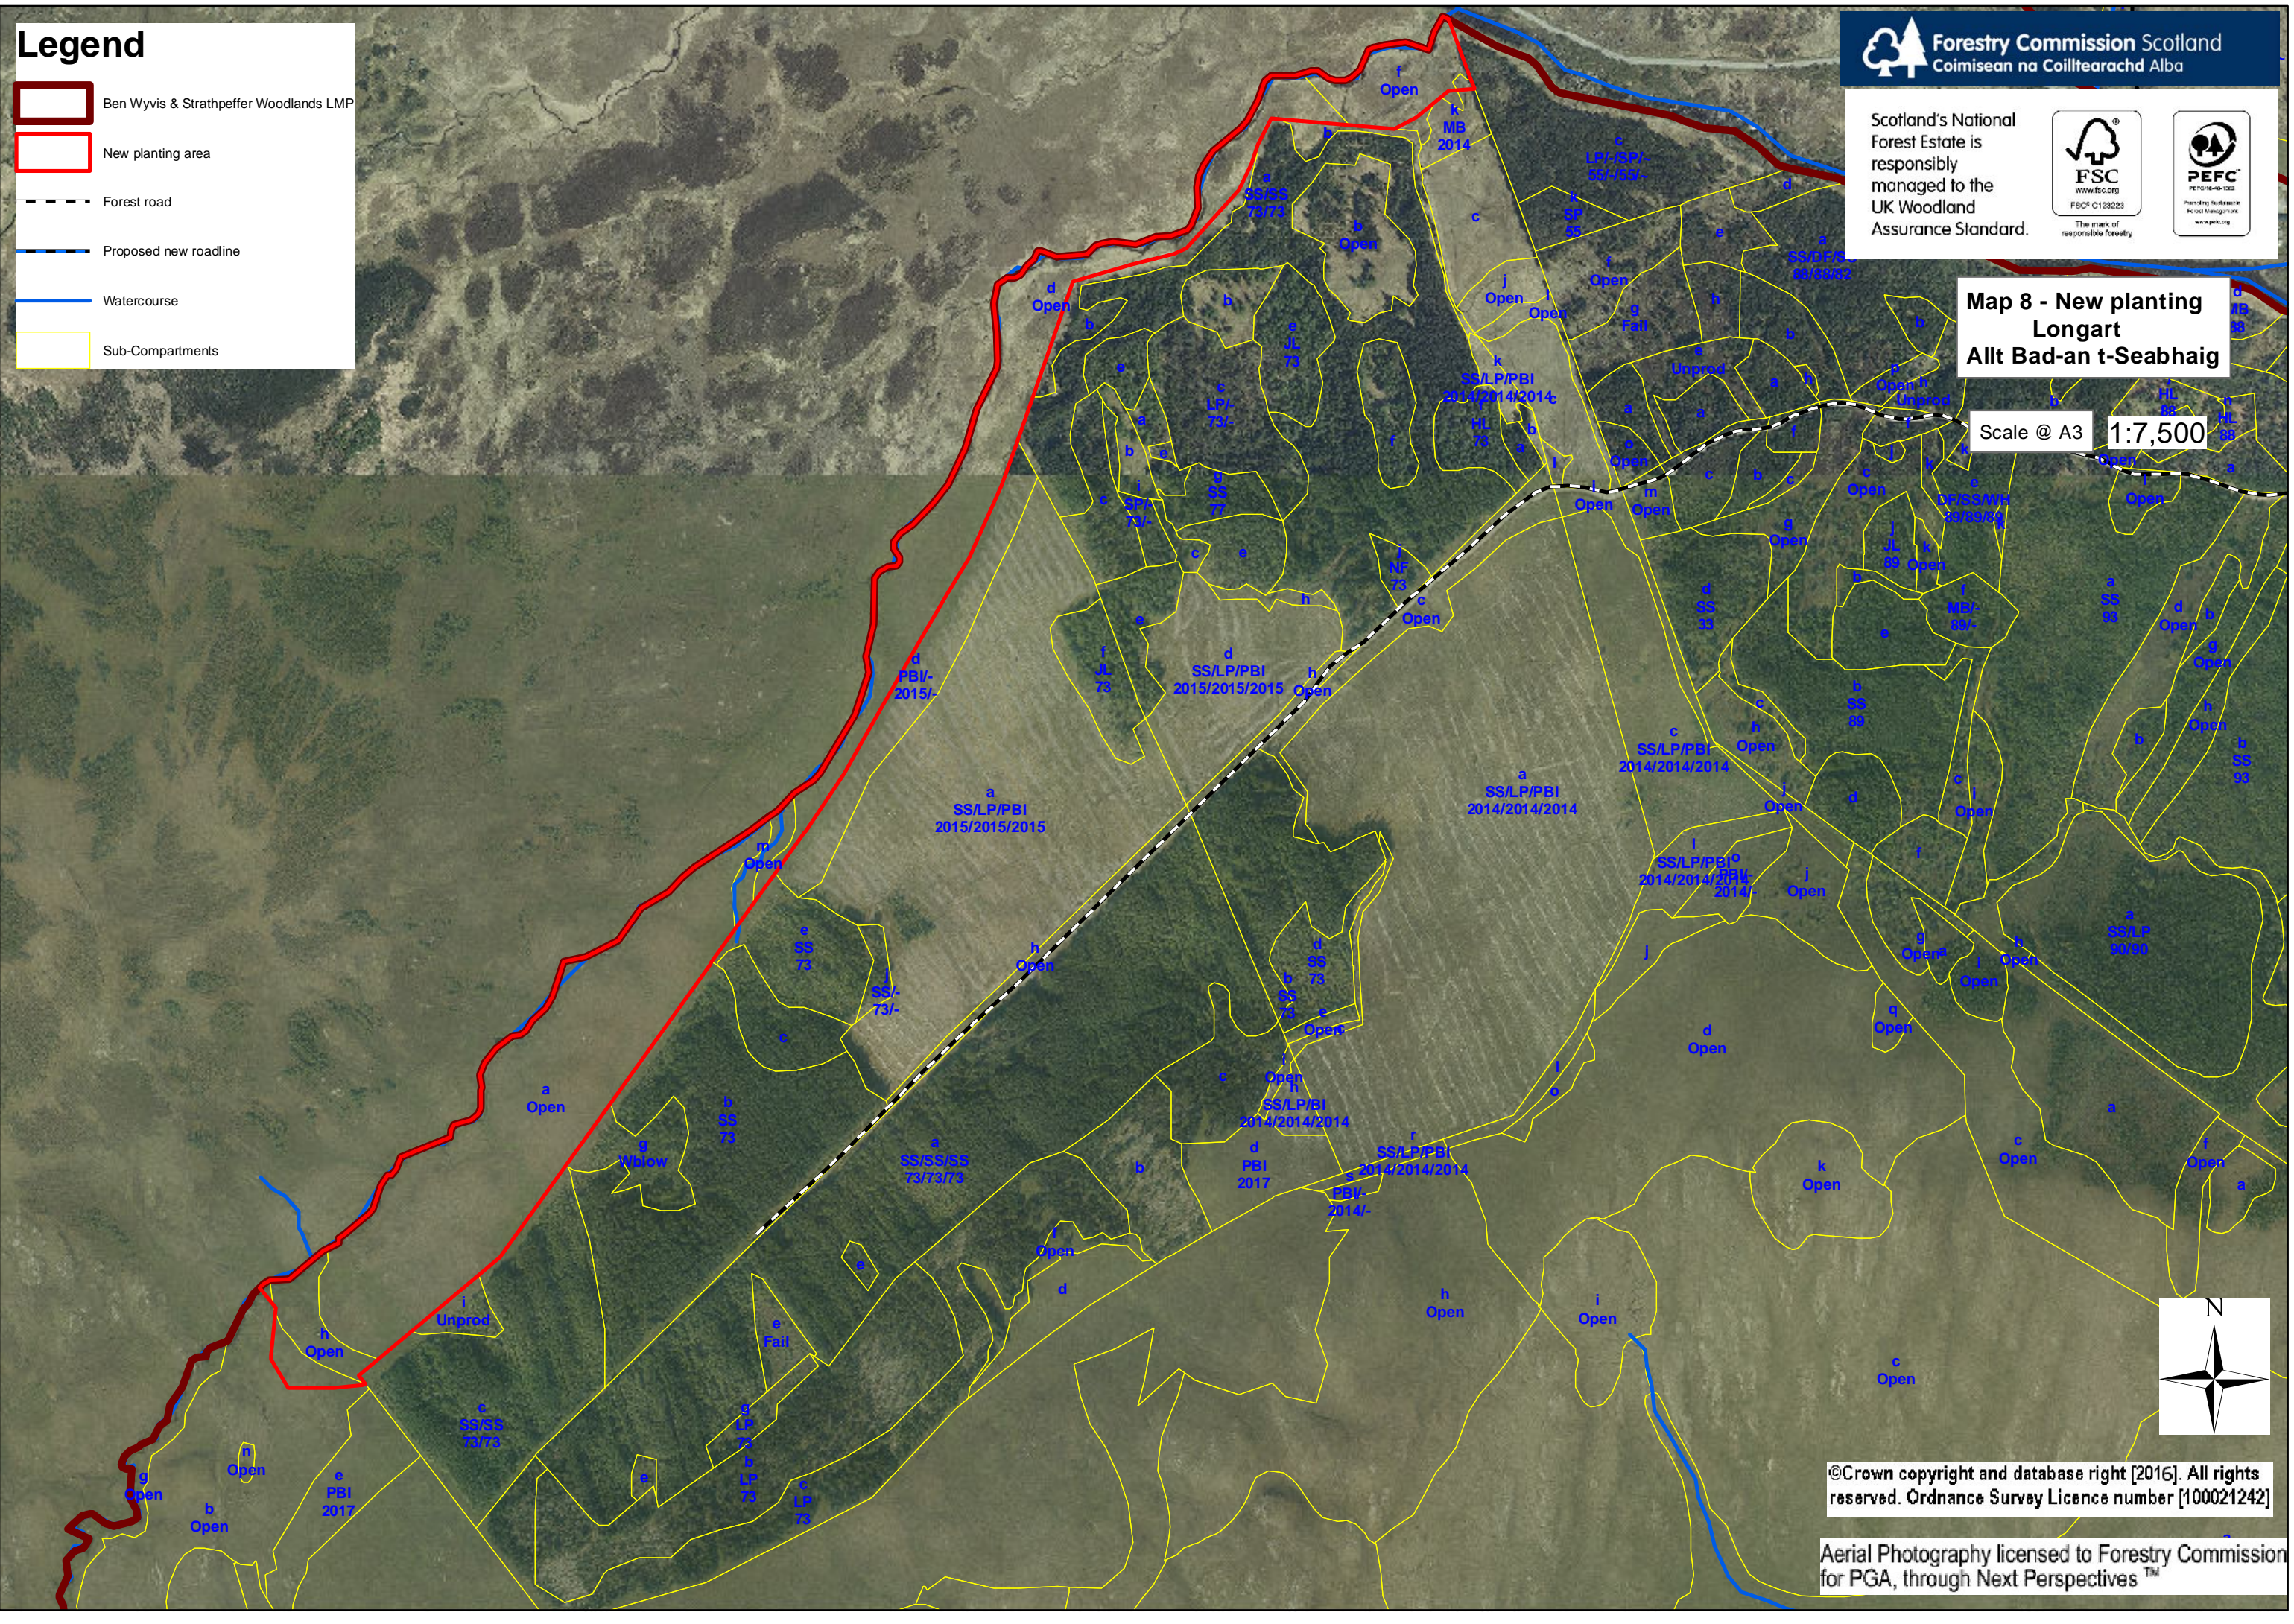

Legend

-  Ben Wyvis & Strathpeffer Woodlands LMP
-  New planting area
-  Forest road
-  Proposed new roadline
-  Watercourse
-  Sub-Compartments

Map 8 - New planting Longart Allt Bad-an t-Seabhaig

Scale @ A3 **1:7,500**

©Crown copyright and database right [2016]. All rights reserved. Ordnance Survey Licence number [100021242]

Aerial Photography licensed to Forestry Commission for PGA, through Next Perspectives™