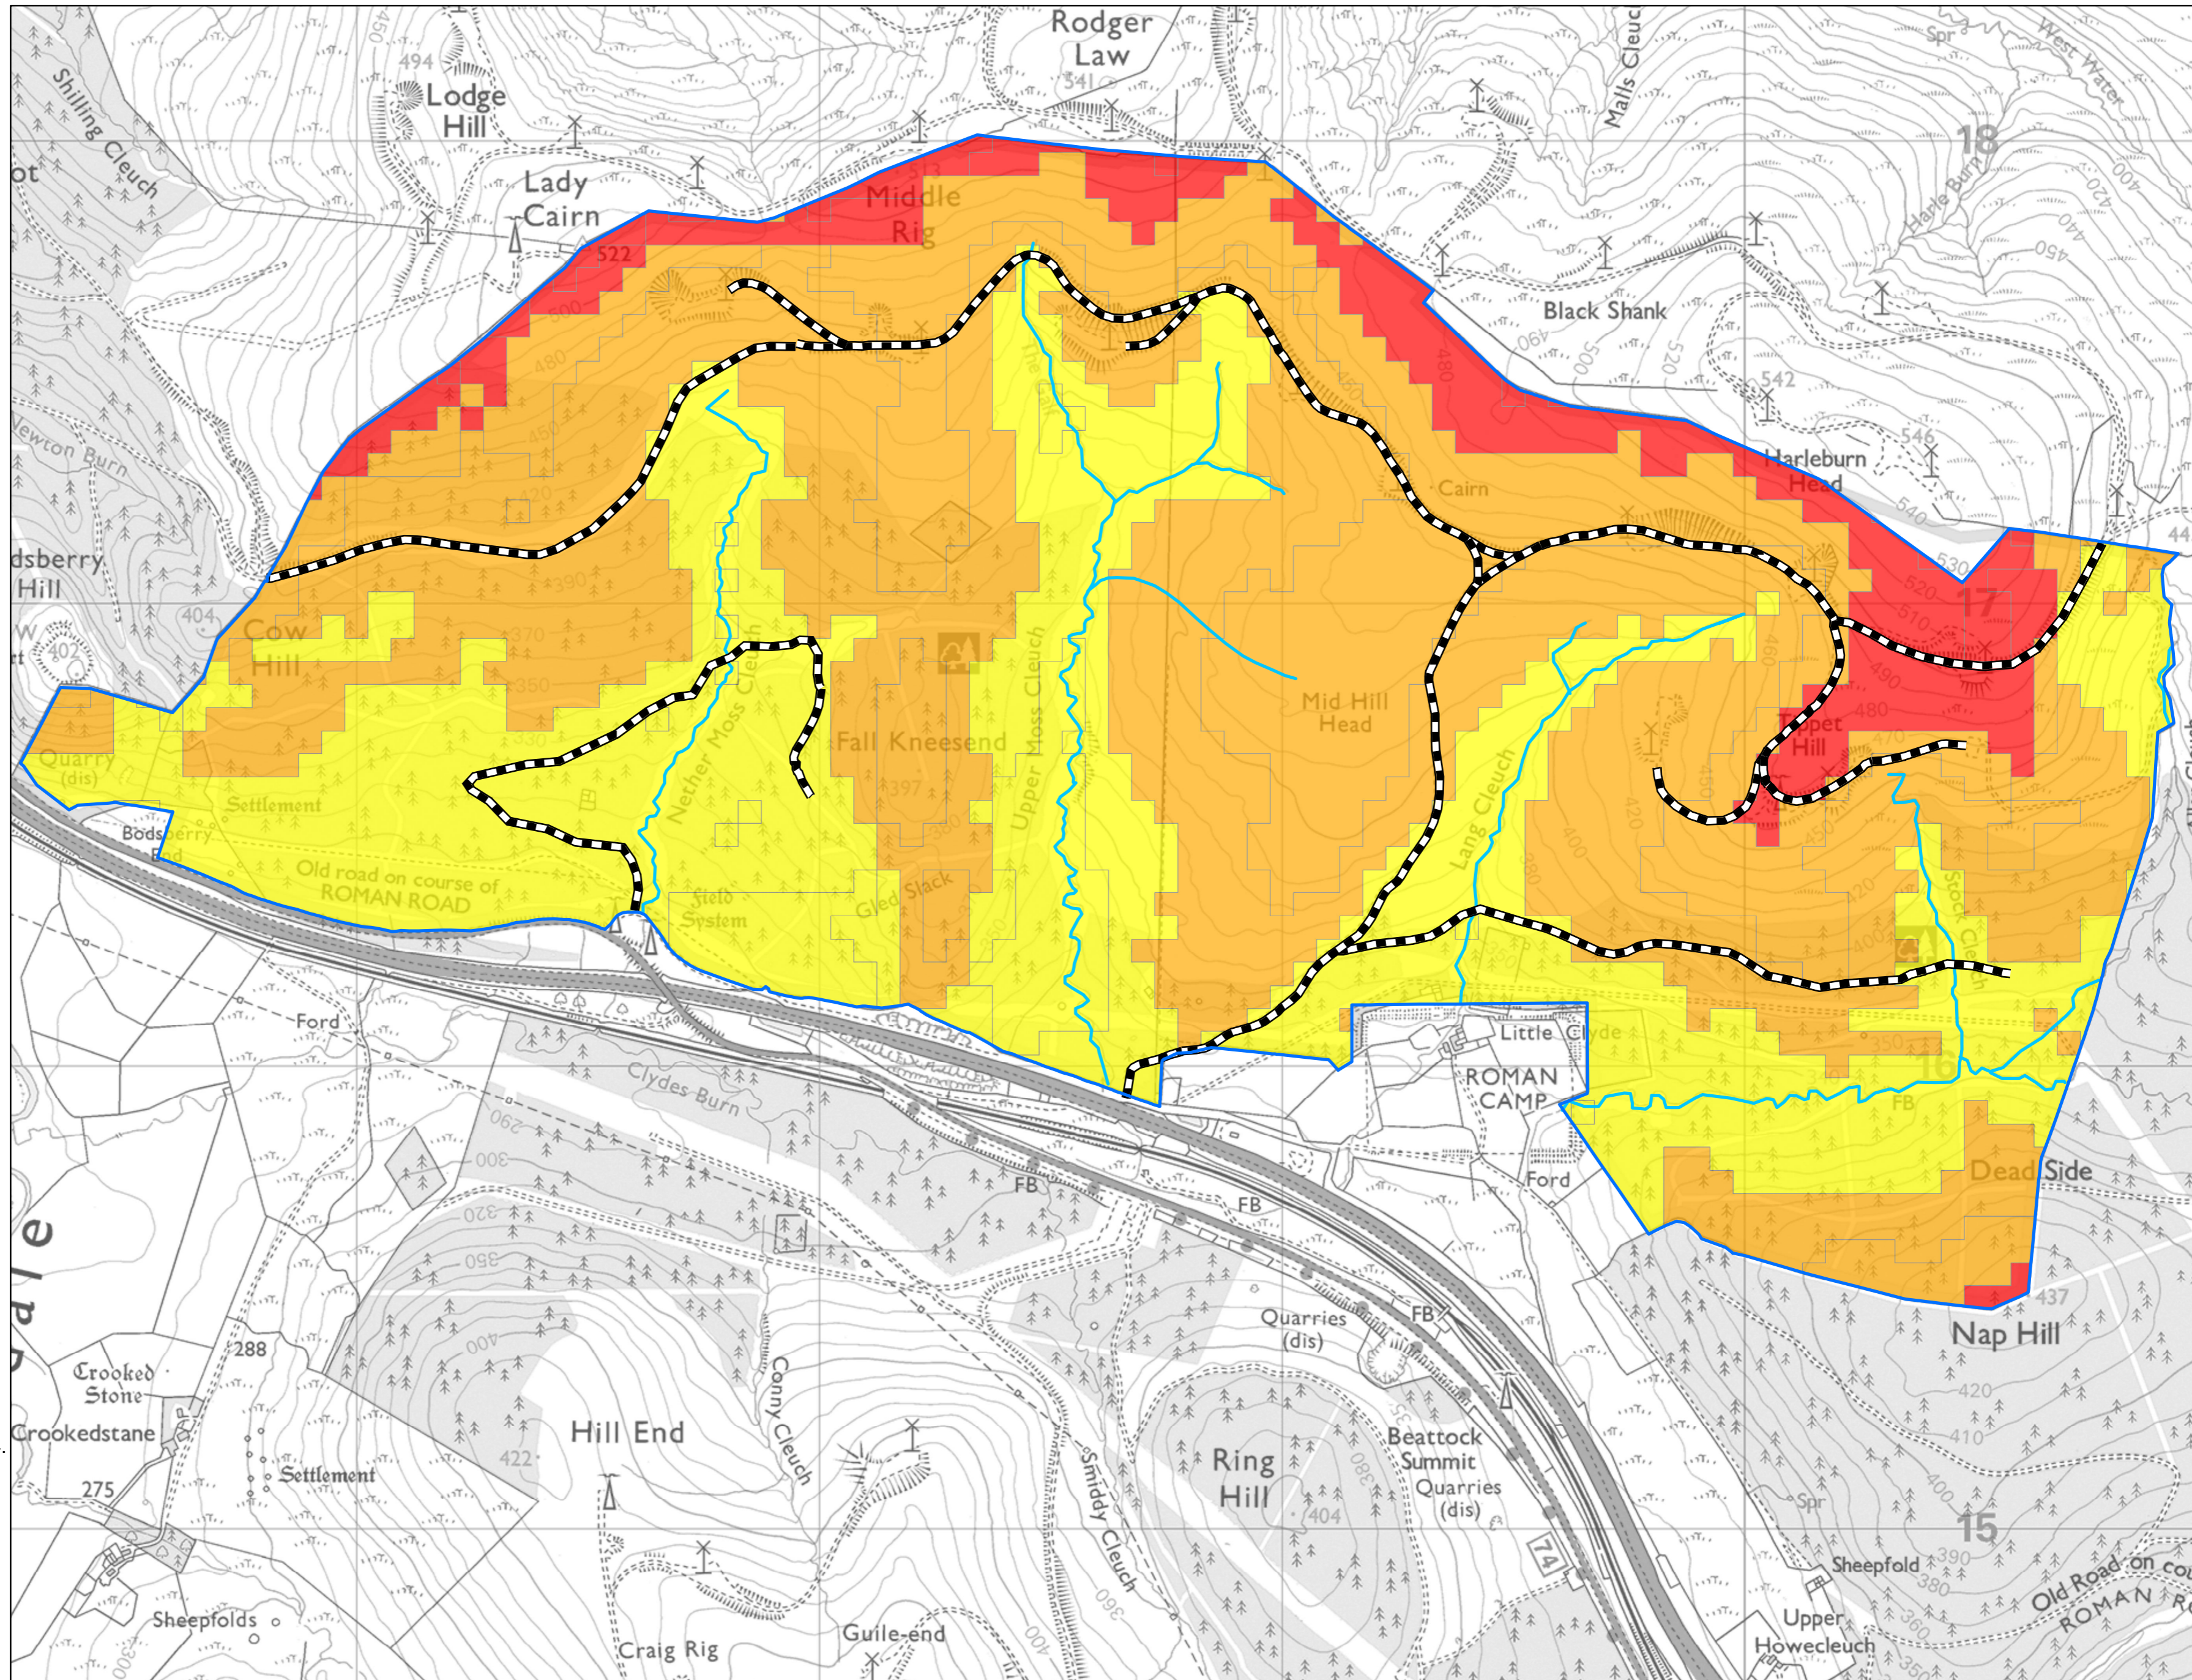

**Little Clyde LMP 2024-2034  
Map 10: DAMS (windiness)**

Author: David.Darroch

Scale @ A2: 1:10,000

Date: 27/03/2024

**Legend**

-  Little Clyde LMP area
-  Forest Roads
-  Little Clyde watercourses
- DAMS**
-  Moderately exposed (12-16)
-  Highly exposed (16-20)
-  Severely exposed (20-22)

0 0.075 0.15 0.3 0.45 0.6 Km

Reproduced by permission of Ordnance Survey on behalf of HMSO. © Crown copyright and database right [2024]. All rights reserved. Ordnance Survey Licence number [100021242]. © Getmapping Plc and Bluesky International Limited 2024.