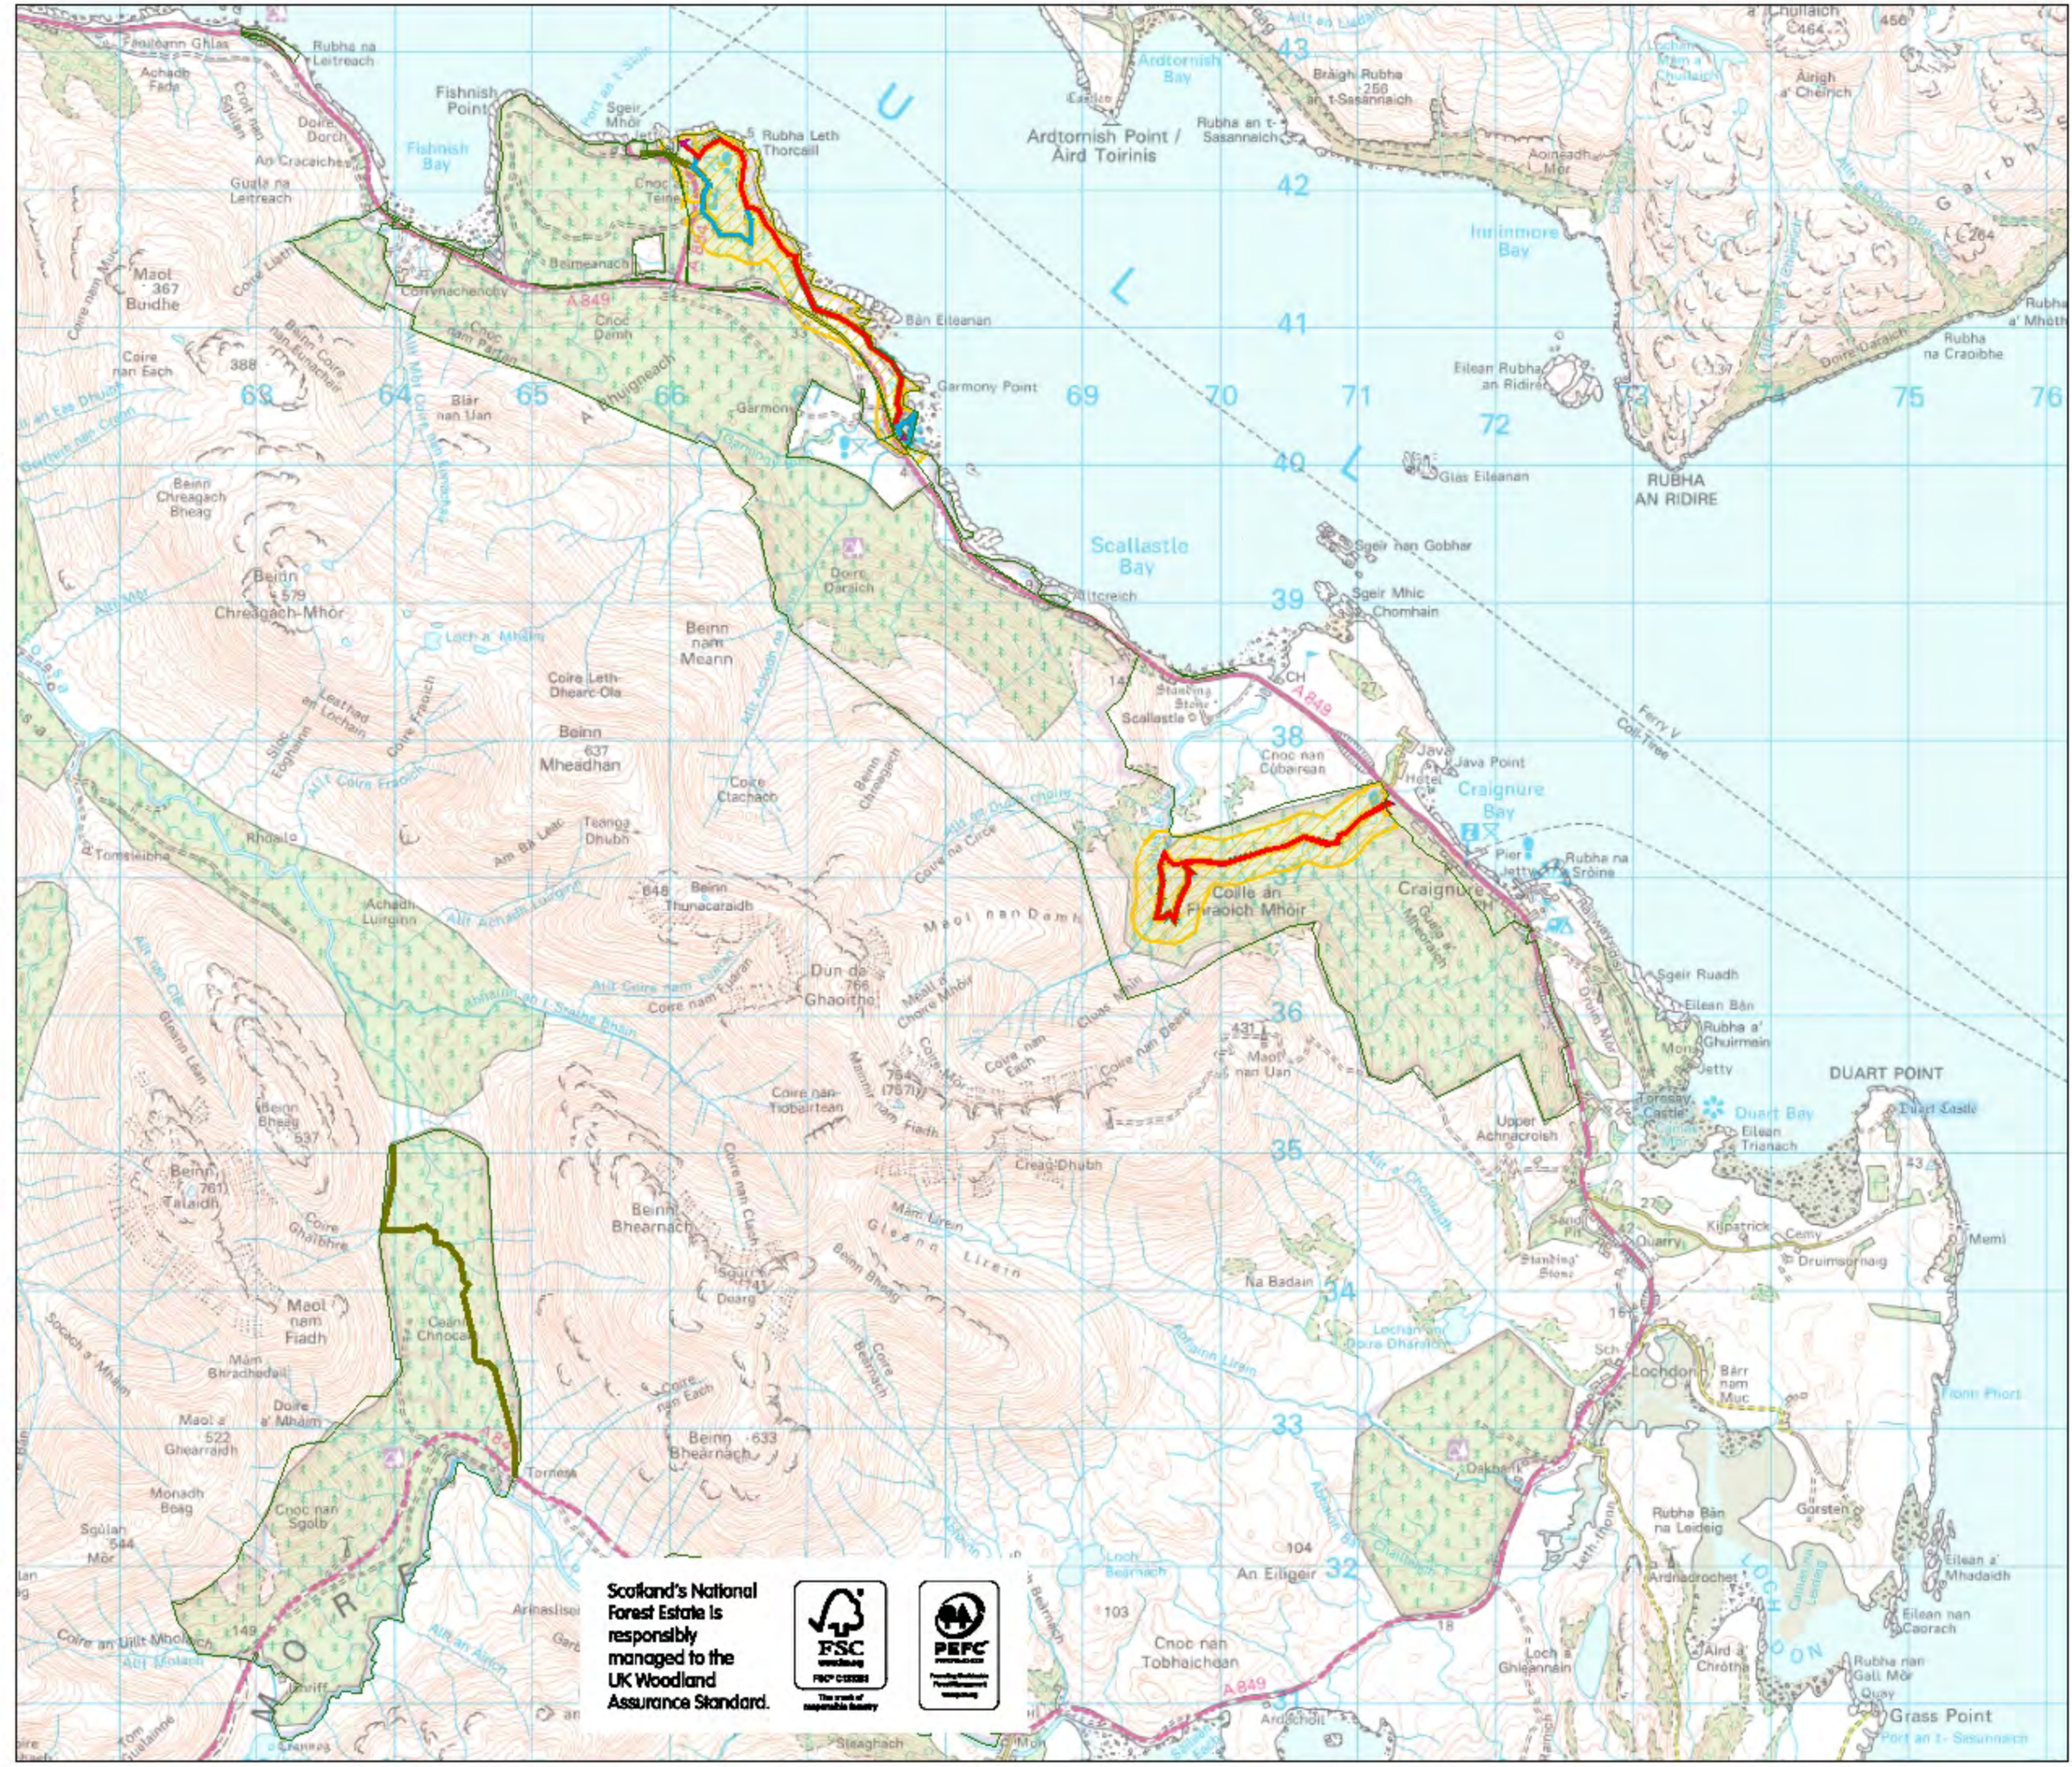

**Map 3.15 Recreation**

Author: R. Wilson  
Scale @ A3: 1:44,550  
Date: 27/11/2019

- Legend**
-  Rec - Car Parks
  -  Blocks
  -  Easy
  -  Easy - All Ability (Scotland Only)
  -  Moderate
  -  Difficult
  -  Strenuous (Scotland Only)
  -  Rec - Public Right of Way/linear feature
  -  Interactive zone - Buffer around trail
  -  Passive zone - Key views / backdrop from trail
  -  Welcome zone - Key arrival or destination point

Reproduced by permission of Ordnance Survey on behalf of HM SO.  
© Crown copyright and database right (2019). All rights reserved.  
Ordnance Survey Licence number 100021242.  
© Getmapping Plc and Bluesky International Limited 2019.